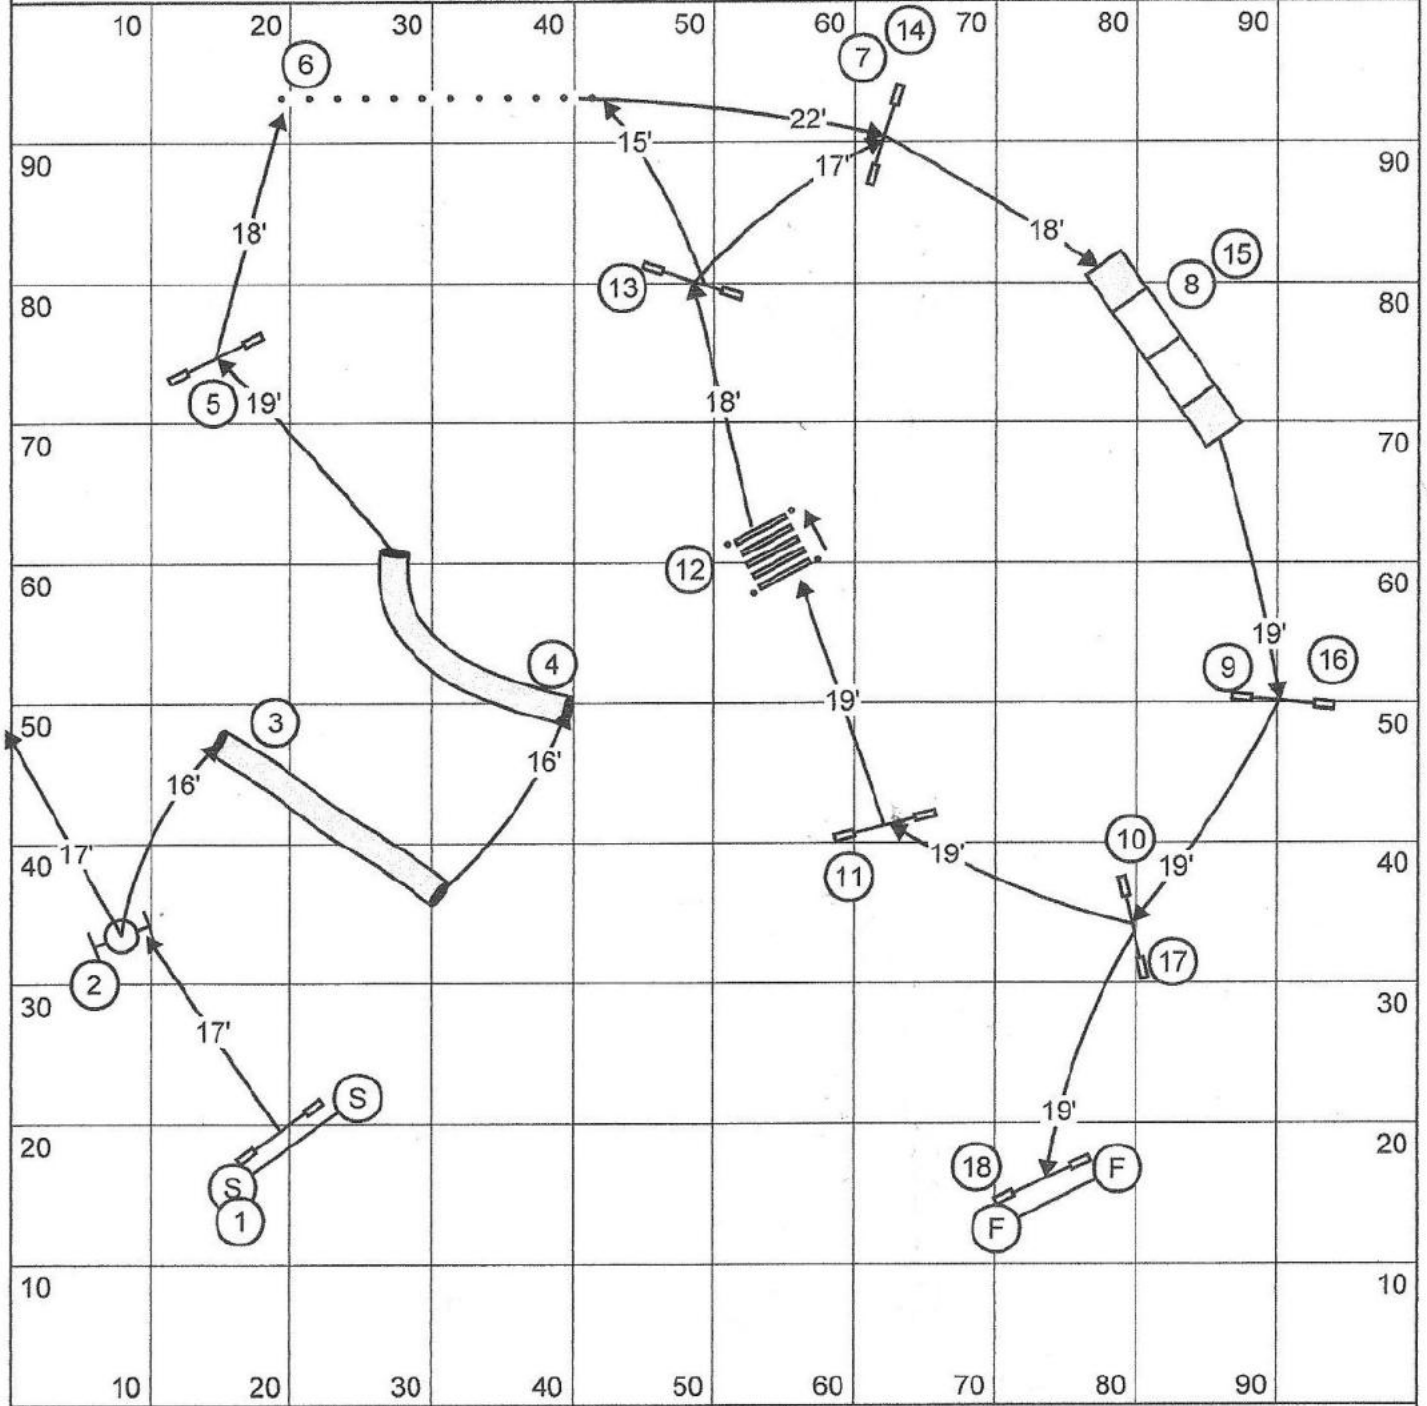

Club Copy

Bob Doolittle

Dynamo Dogsports

Steeplechase I

Judge: Carolyn Dockrill

Wed, July 31/13

Yards: 149 YARDS
 Open 37 Vet Open 44
 Mini 39 Vet Mini 47

SCT
M - 3.8
O - 4.0

Designed by Claude Dionne

JUDGED BY: *Carolyn Docknell*

Course 195 yards

Min: 3.8 y/s

51

Open: 4.2 y/s

46

2013 Nationals Jumpers

Designed by Carolyn Dockrill

Judged by _____

Mini - 4.0 YPS
Open - 4.3 YPS

Yards - 178
 Open 42 Open Vet 50
 Mini 45 Mini Vet 54

Carolyn Dockrill

NATIONAL 2013 **GAMBLER DESIGNED BY ROGER-PIERRE CÔTÉ**