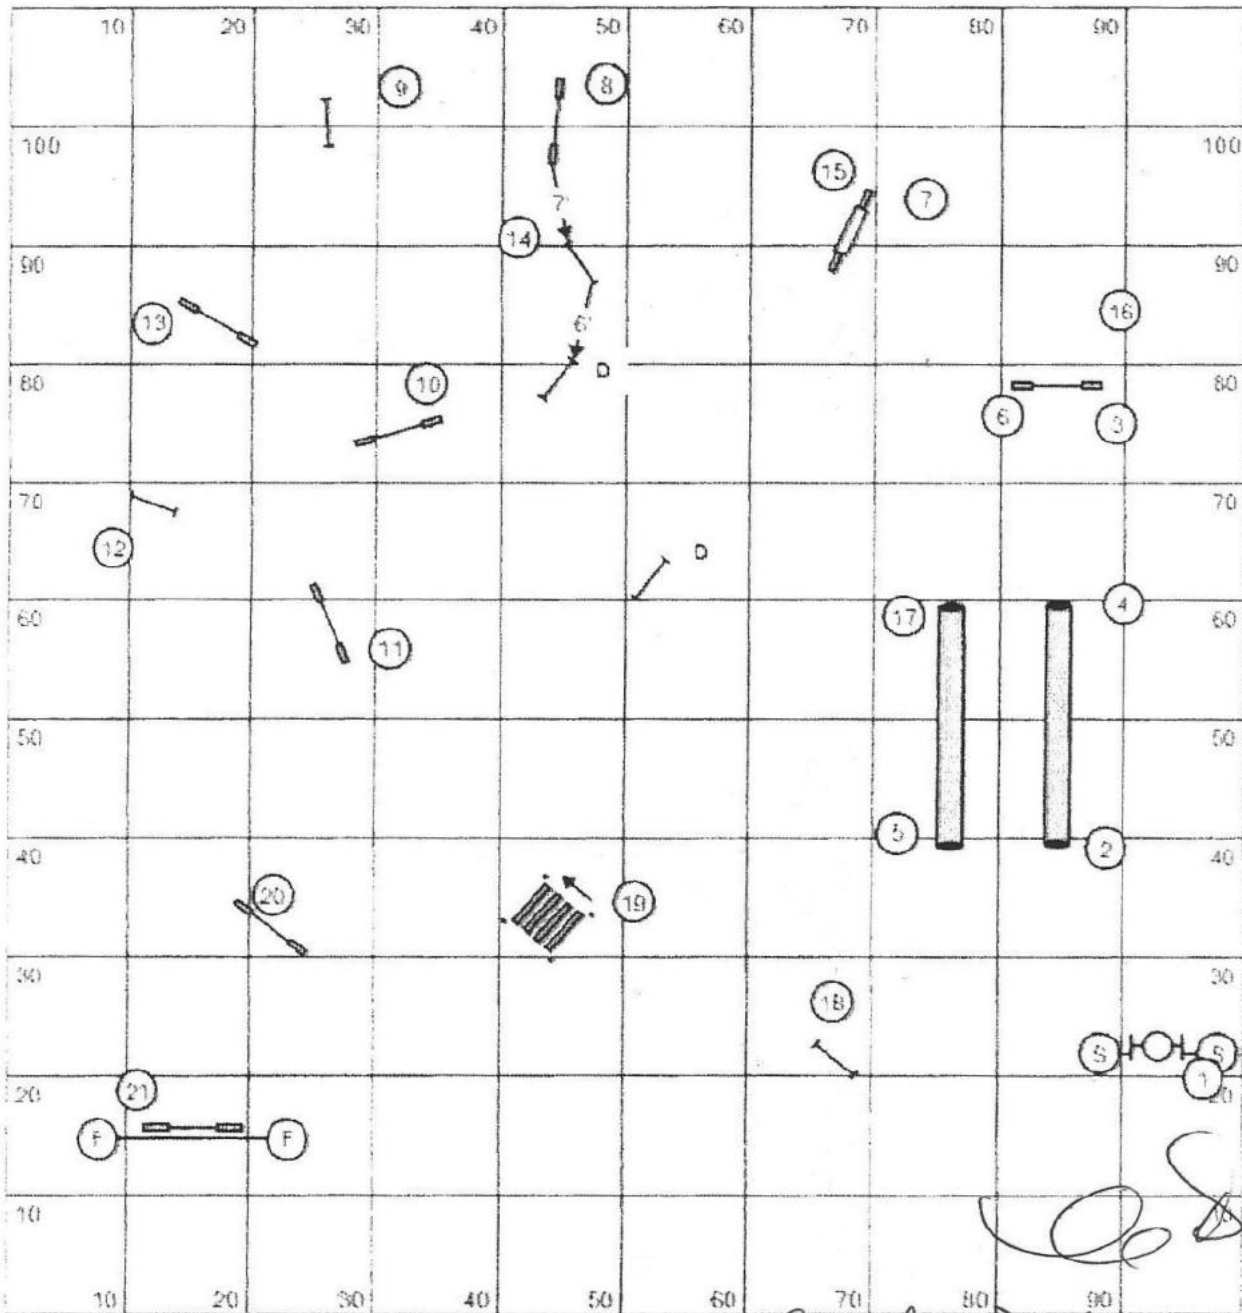

Dionne Jumpers AAC National 2013

Judged by _____

Carolyn Docknell

Designed by Claude Dionne

JUDGED BY: *Carolyn Docknell*

Course 195 yards

Min: 3.8 y/s

51

Open: 4.2 y/s

46