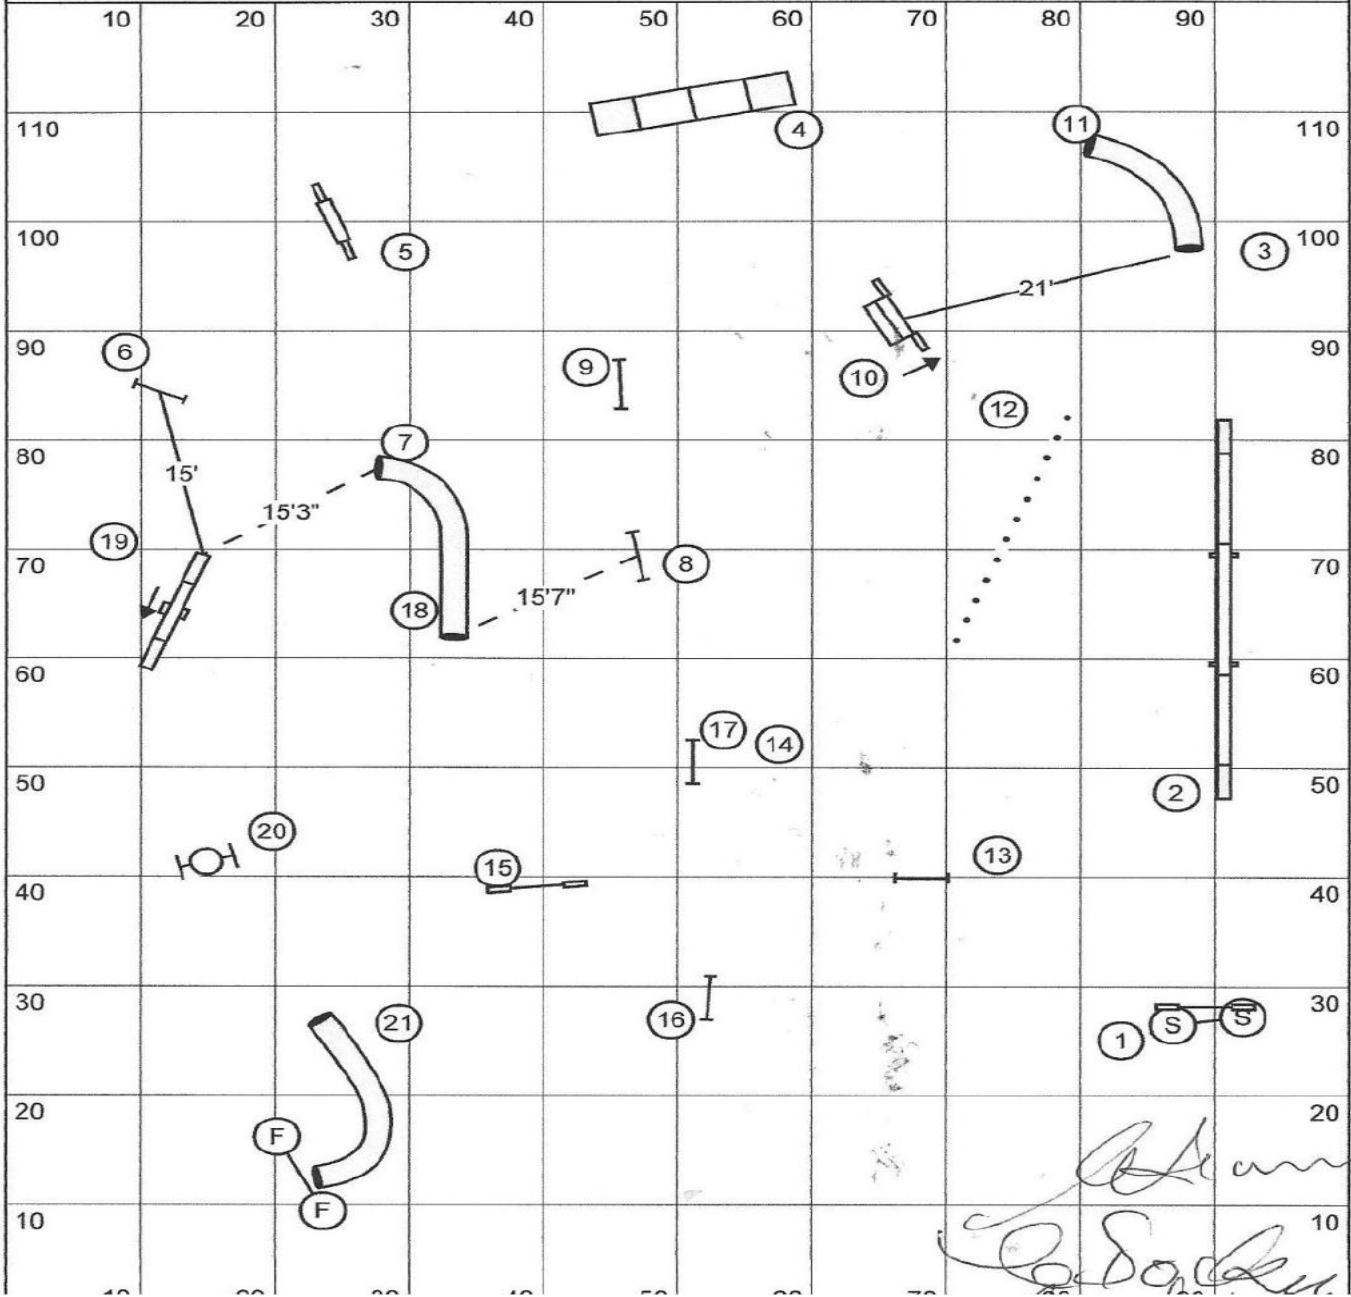

Standard

created by:
Bernadette van Klaveren 2013