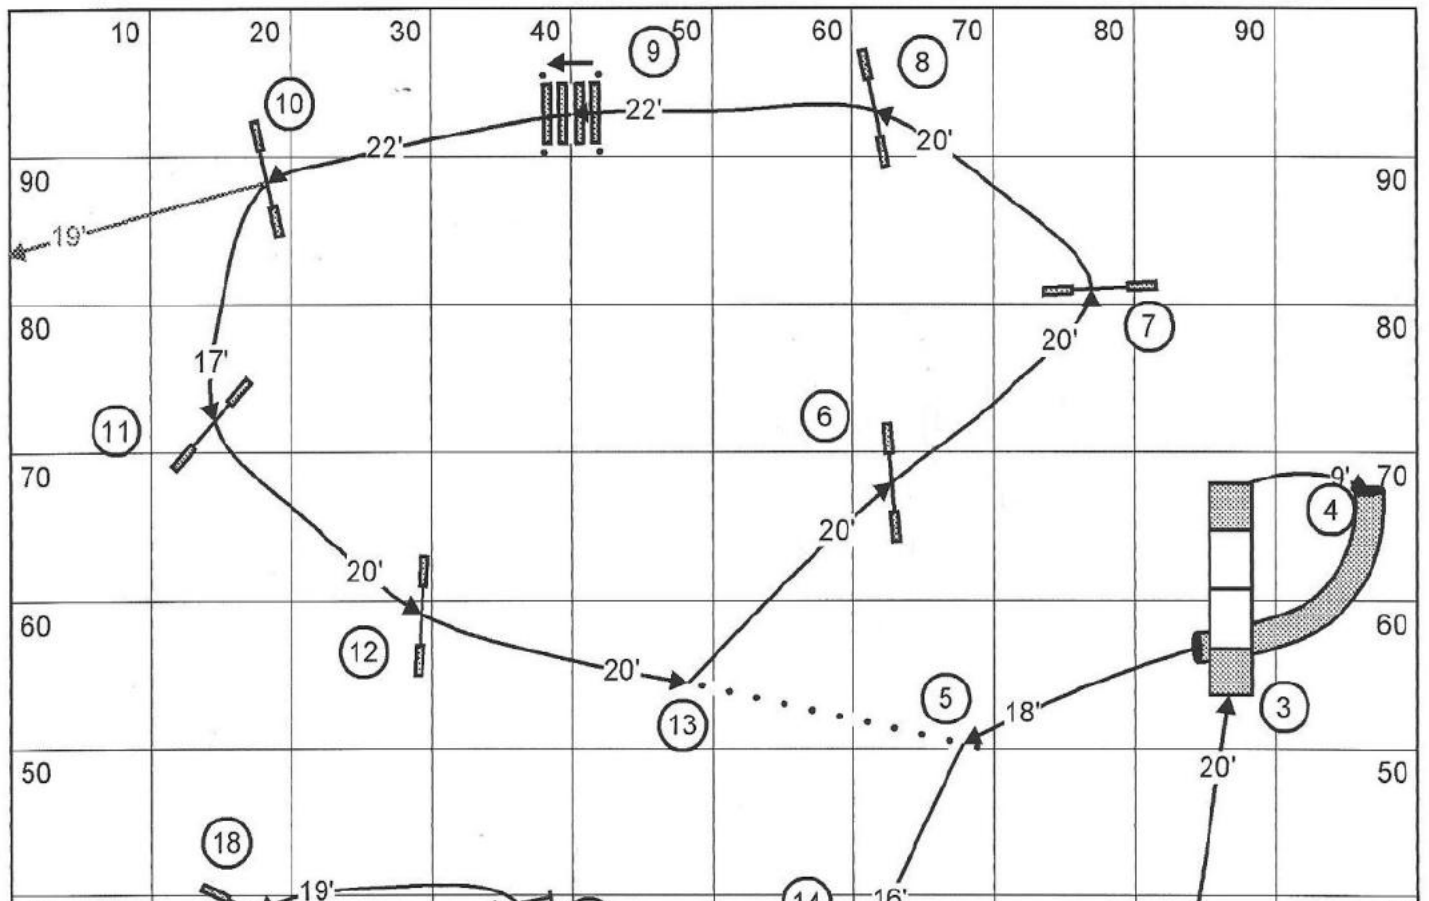

Club Copy

Bob Doolittle

Dynamo Dogsports

Steeplechase I

Judge: Carolyn Dockrill

Wed, July 31/13

Yards: 149 YARDS
 Open 37 Vet Open 44
 Mini 39 Vet Mini 47

SCT
M - 3.8
O - 4.0

Designed by Claude Dionne

JUDGED BY: *Carolyn Docknell*

Course 195 yards

Min: 3.8 y/s

51

Open: 4.2 y/s

46

2013 Nationals Jumpers

Designed by Carolyn Dockrill

Judged by _____

Mini - 4.0 YPS
Open - 4.3 YPS

Yards - 178
 Open 42 Open Vet 50
 Mini 45 Mini Vet 54

Carolyn Dockrill

NATIONAL 2013 **GAMBLER DESIGNED BY ROGER-PIERRE CÔTÉ**