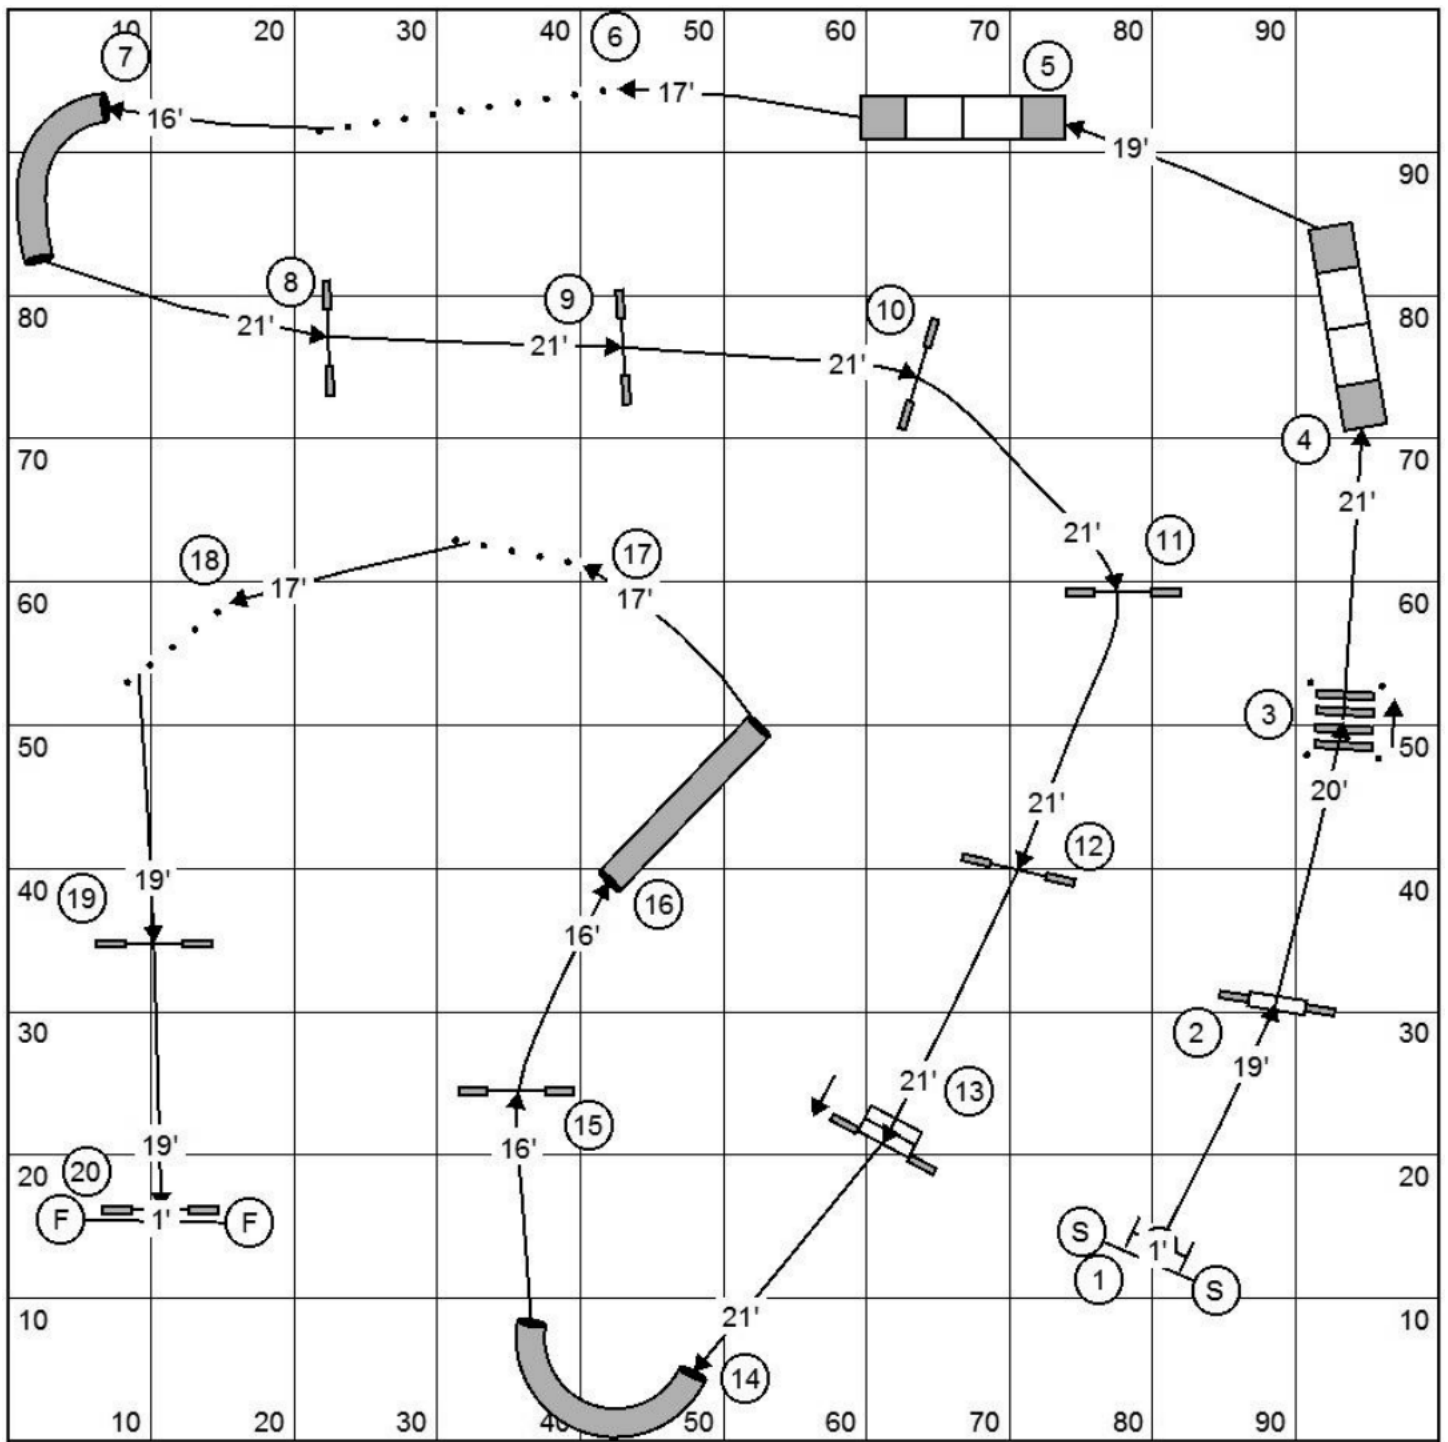

Club Copy

Bob Doolittle

Dynamo Dogsports

Steeplechase I

Judge: Carolyn Dockrill

Wed, July 31/13

Yards: 149 YARDS
 Open 37 Vet Open 44
 Mini 39 Vet Mini 47

SCT
M - 3.8
O - 4.0

Designed by Claude Dionne

JUDGED BY: *Carolyn Docknell*

Course 195 yards

Min: 3.8 y/s

51

Open: 4.2 y/s

46

2013 Nationals Jumpers

Designed by Carolyn Dockrill

Judged by _____

Mini - 4.0 YPS
Open - 4.3 YPS

Yards - 178
 Open 42 Open Vet 50
 Mini 45 Mini Vet 54

Carolyn Dockrill

NATIONAL 2013 **GAMBLER DESIGNED BY ROGER-PIERRE CÔTÉ**