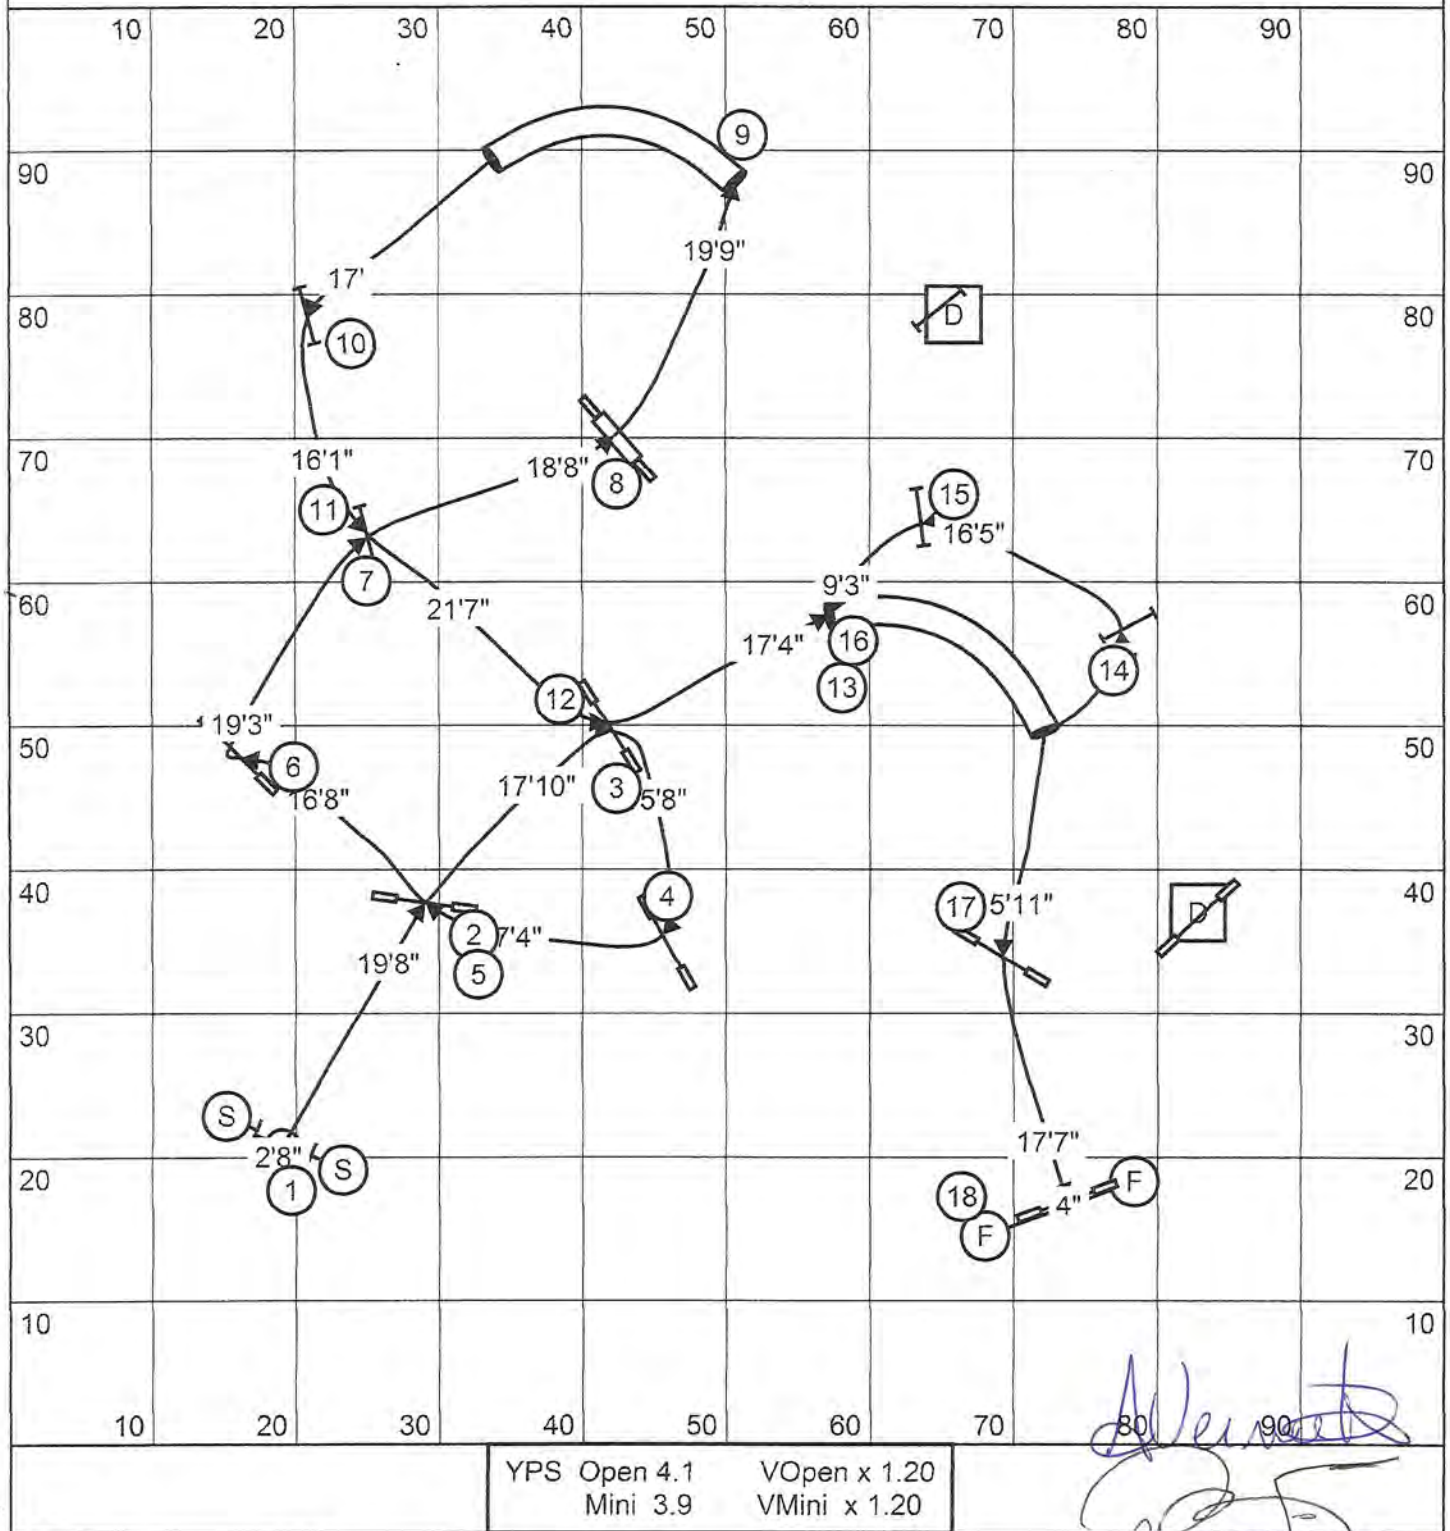

Patti Wilson
Wilson
Wilson

Gamblers
 Patti Wilson - 2014

Opening - 40 sec
 Gamble - 20 sec. Open (24 sec Vets)
 22 sec. Mini (26 sec Vets)

SUSSEX NATIONAL 2014 GAMBLER DESIGNED BY ROGER-PIERRE COTE

NUMBER -1- IN MAIN GAMBLE : BYDIRECTIONAL

OPENING 40 SEC. ALL CLOSING OPEN: 21 SEC. (61) OPEN VET: 25 SEC. (65)
 CLOSING MINI: 23 SEC. (63) MINI VET: 28 SEC. (68)

AAC Nationals 2014
 Jumpers
 Designing Judge: Susan McIntyre

Open 38
 Mini 40

Net Open 46
 Net Mini 48

[Signature]
 yards 148

AAC NATIONALS 2014 JUMPERS

Judge:
Course Designed
by: Cheryl Newman

Mini YPS: 3.66
Yards: 155
Mini: 42
Mini Vets: 50

Open YPS: 3.95
Open: 39
Open Vets: 47

Atte Skjold
Alverne

Standard

Designed by : A Vermette

Approximative : 170 yards : 198
 Mini (10" et 16") : 3 vgs/sec = 66 Vet mini (6" et 10") : 79
 Open (22" et 26") : 3,2 vgs/sec = 62 Vet Open (16" et 22") : 74