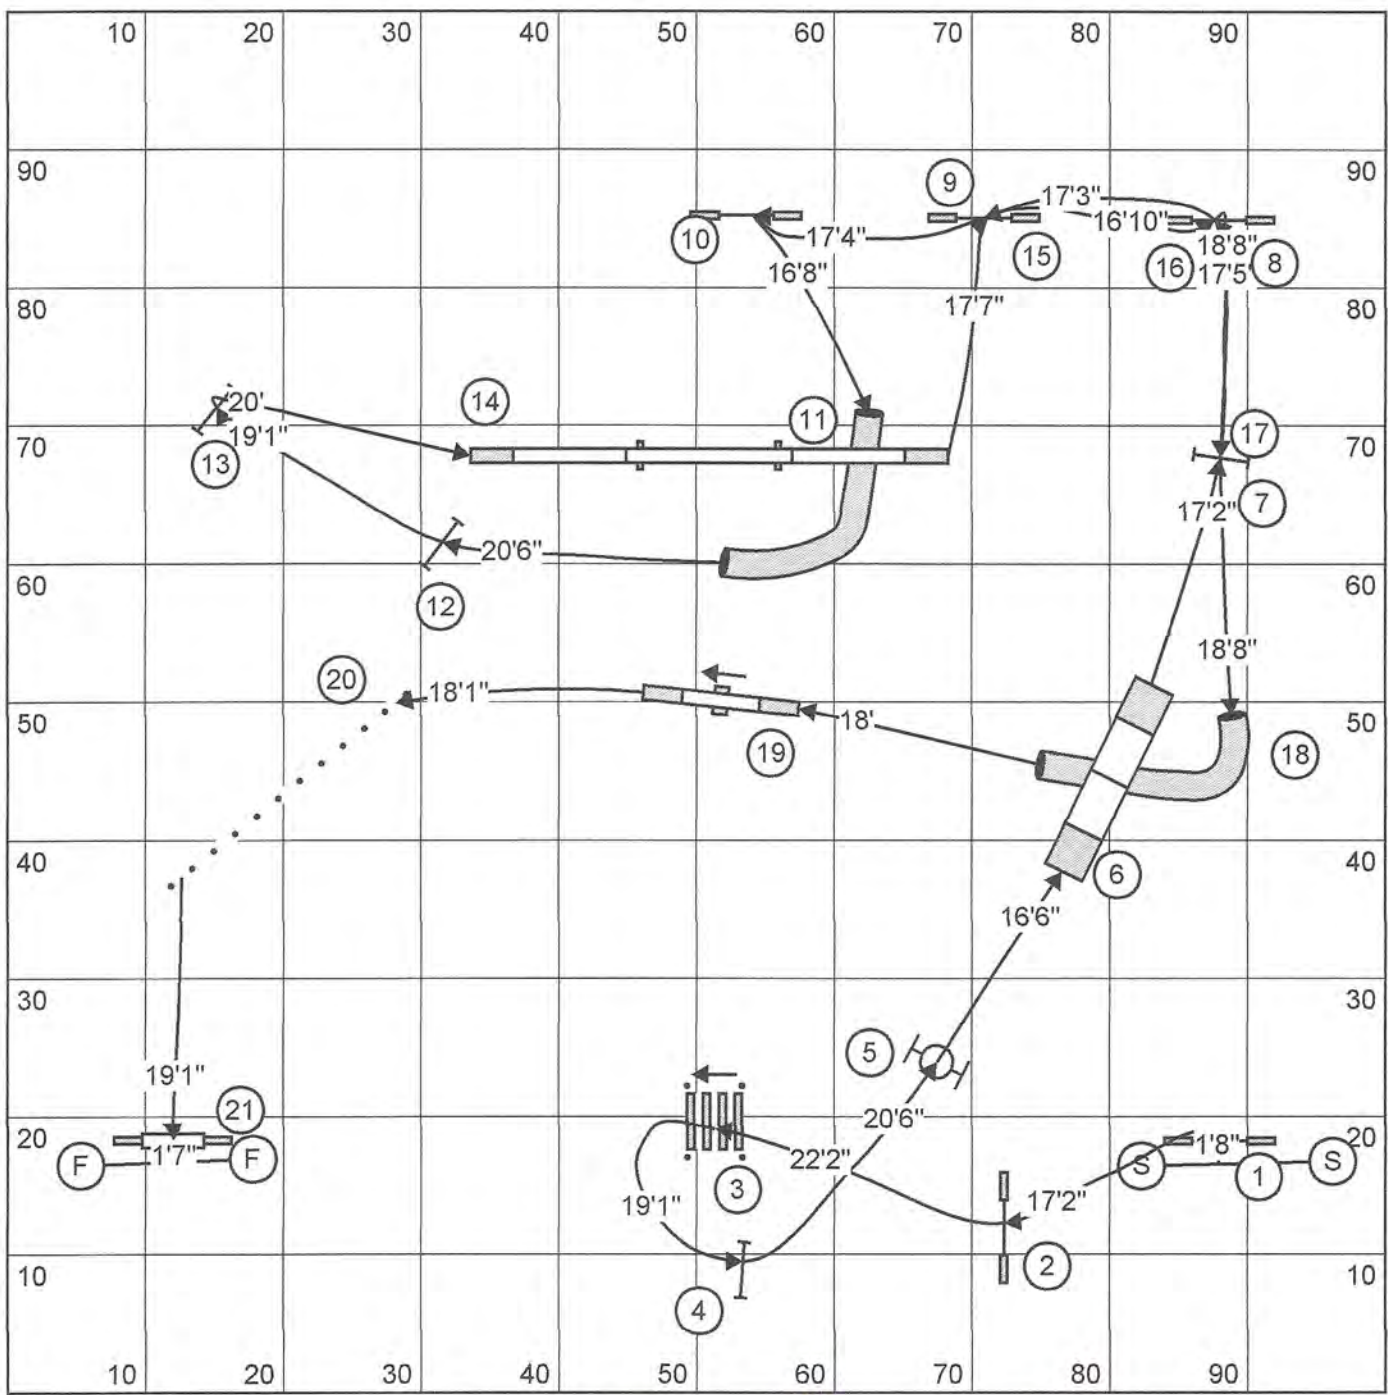

OPENING 40 SEC. ALL CLOSING OPEN: 21 SEC. (61) OPEN VET: 25 SEC. (65)
 CLOSING MINI: 23 SEC. (63) MINI VET: 28 SEC. (68)

AAC Nationals 2014
 Jumpers
 Designing Judge: Susan McIntyre

Open 38
 Mini 40

Net Open 46
 Net Mini 48

[Signature]
 yards 148

AAC NATIONALS 2014 JUMPERS

Judge:
Course Designed
by: Cheryl Newman

Mini YPS: 3.66
Yards: 155
Mini: 42
Mini Vets: 50

Open YPS: 3.95
Open: 39
Open Vets: 47

Atte Skjold
Alverne

Standard

Designed by : A Vermette

Approximative : 170 yards : 198
 Mini (10" et 16") : 3 vgs/sec = 66 Vet mini (6" et 10") : 79
 Open (22" et 26") : 3,2 vgs/sec = 62 Vet Open (16" et 22") : 74