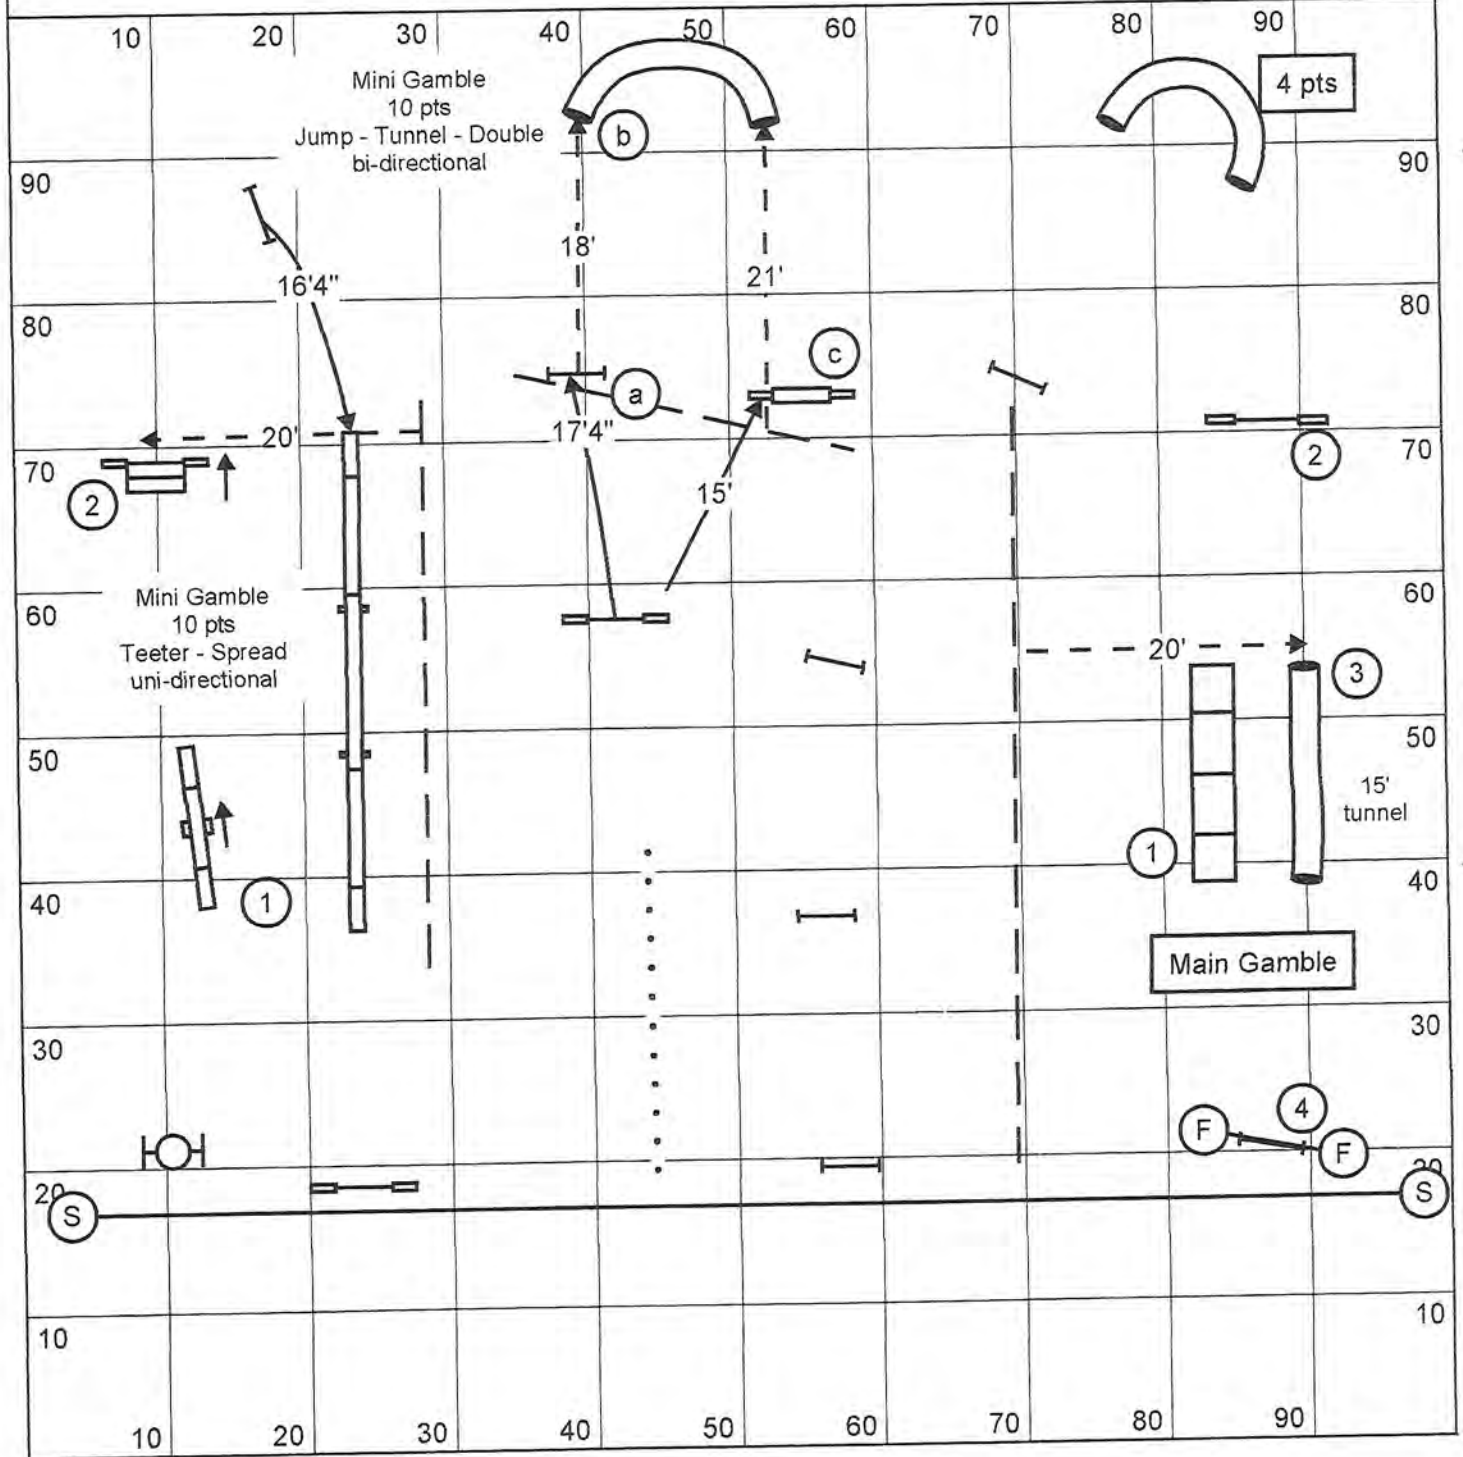

Patti Wilson
Wilson
Wilson

Gamblers
 Patti Wilson - 2014

Opening - 40 sec
 Gamble - 20 sec. Open (24 sec Vets)
 22 sec. Mini (26 sec Vets)

SUSSEX NATIONAL 2014 GAMBLER DESIGNED BY ROGER-PIERRE COTE

NUMBER -1- IN MAIN GAMBLE : BYDIRECTIONAL

OPENING 40 SEC. ALL CLOSING OPEN: 21 SEC. (61) OPEN VET: 25 SEC. (65)
 CLOSING MINI: 23 SEC. (63) MINI VET: 28 SEC. (68)

AAC Nationals 2014
 Jumpers
 Designing Judge: Susan McIntyre

Open 38
 Mini 40

Net Open 46
 Net Mini 48

[Signature]
 yards 148

AAC NATIONALS 2014 JUMPERS

Judge:
Course Designed
by: Cheryl Newman

Mini YPS: 3.66
Yards: 155
Mini: 42
Mini Vets: 50

Open YPS: 3.95
Open: 39
Open Vets: 47

Atte Skjold
Alverne

Standard

Designed by : A Vermette

Approximative : 170 yards : 198
 Mini (10" et 16") : 3 vgs/sec = 66 Vet mini (6" et 10") : 79
 Open (22" et 26") : 3,2 vgs/sec = 62 Vet Open (16" et 22") : 74