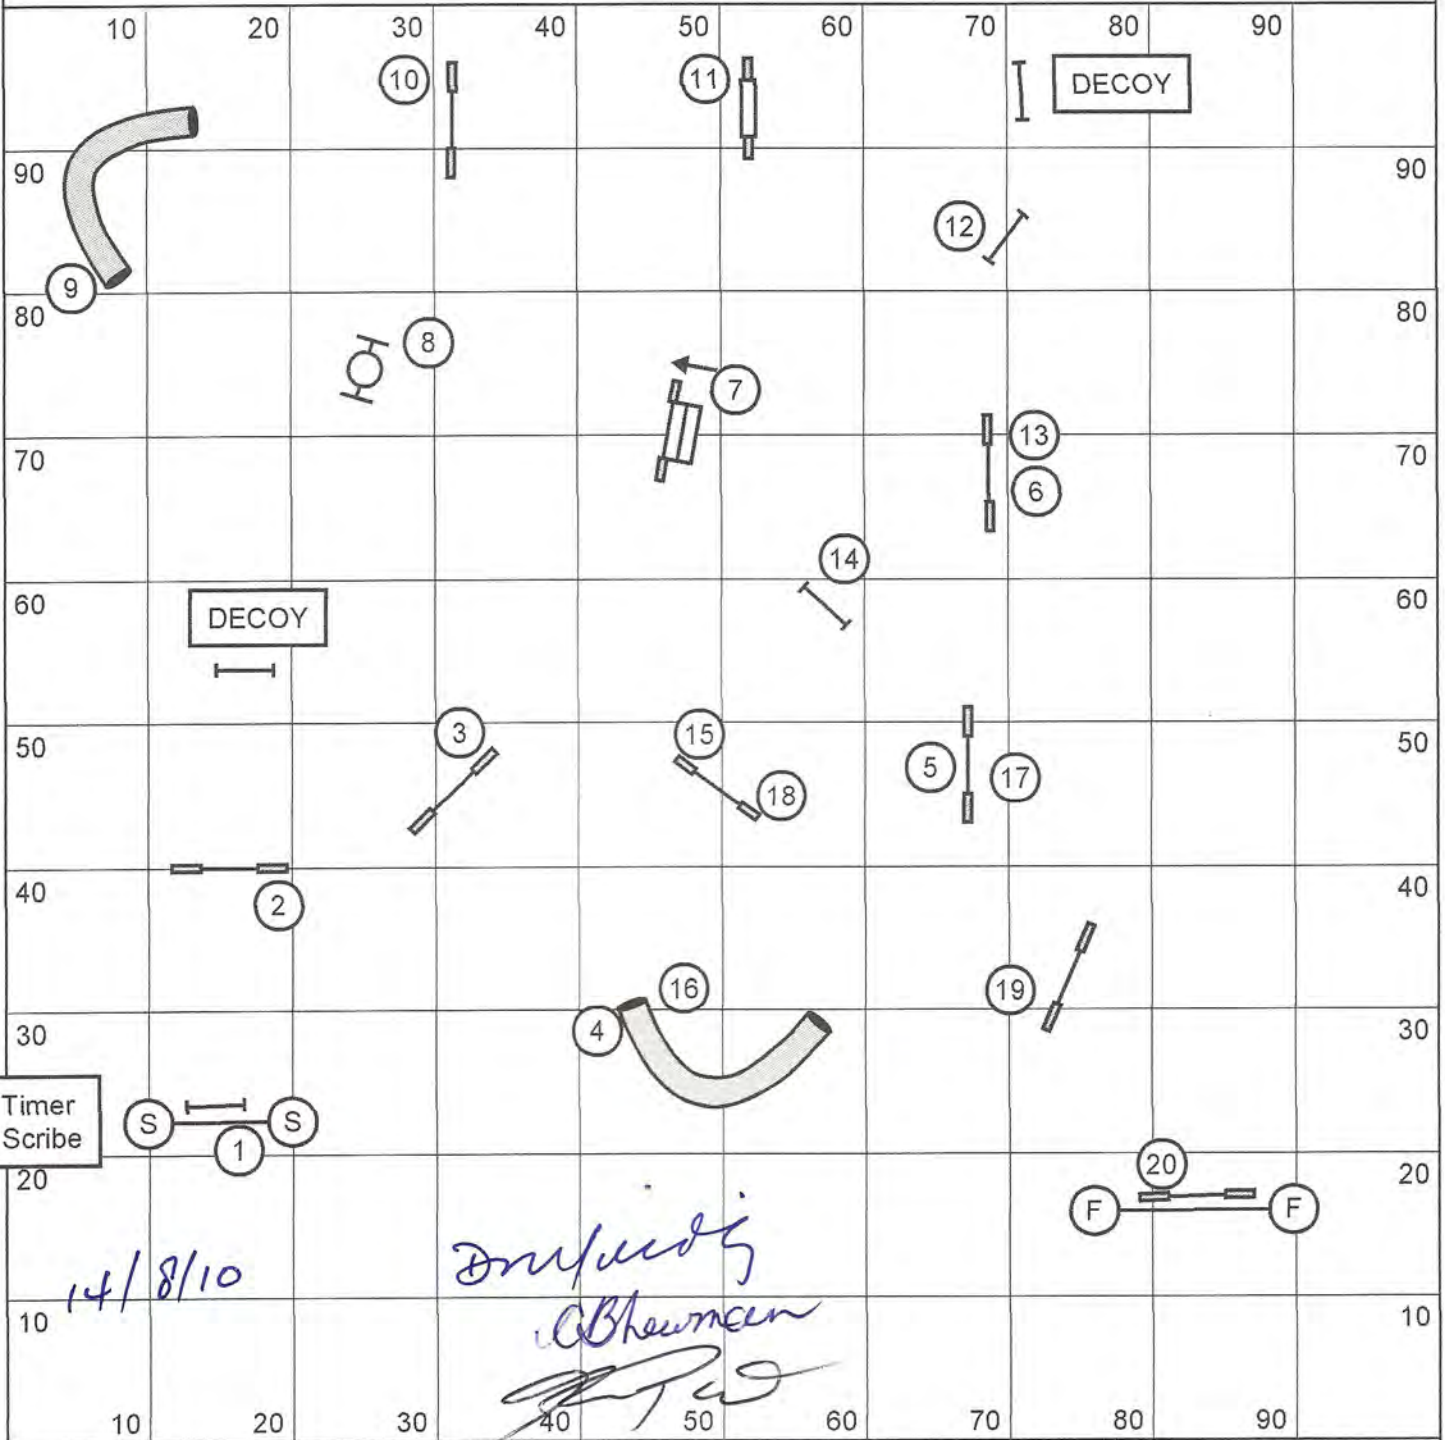

Patti Wilson
Wilson
Wilson

Gamblers
 Patti Wilson - 2014

Opening - 40 sec
 Gamble - 20 sec. Open (24 sec Vets)
 22 sec. Mini (26 sec Vets)

SUSSEX NATIONAL 2014 GAMBLER DESIGNED BY ROGER-PIERRE COTE

NUMBER -1- IN MAIN GAMBLE : BYDIRECTIONAL

OPENING 40 SEC. ALL CLOSING OPEN: 21 SEC. (61) OPEN VET: 25 SEC. (65)
 CLOSING MINI: 23 SEC. (63) MINI VET: 28 SEC. (68)

AAC Nationals 2014
 Jumpers
 Designing Judge: Susan McIntyre

Open 38
 Mini 40

Net Open 46
 Net Mini 48

[Signature]
 yards 148

AAC NATIONALS 2014 JUMPERS

Judge:
Course Designed
by: Cheryl Newman

Mini YPS: 3.66
Yards: 155
Mini: 42
Mini Vets: 50

Open YPS: 3.95
Open: 39
Open Vets: 47

Atte Skjold
Alverne

Standard

Designed by : A Vermette

Approximative : 170 yards : 198
 Mini (10" et 16") : 3 vgs/sec = 66 Vet mini (6" et 10") : 79
 Open (22" et 26") : 3,2 vgs/sec = 62 Vet Open (16" et 22") : 74