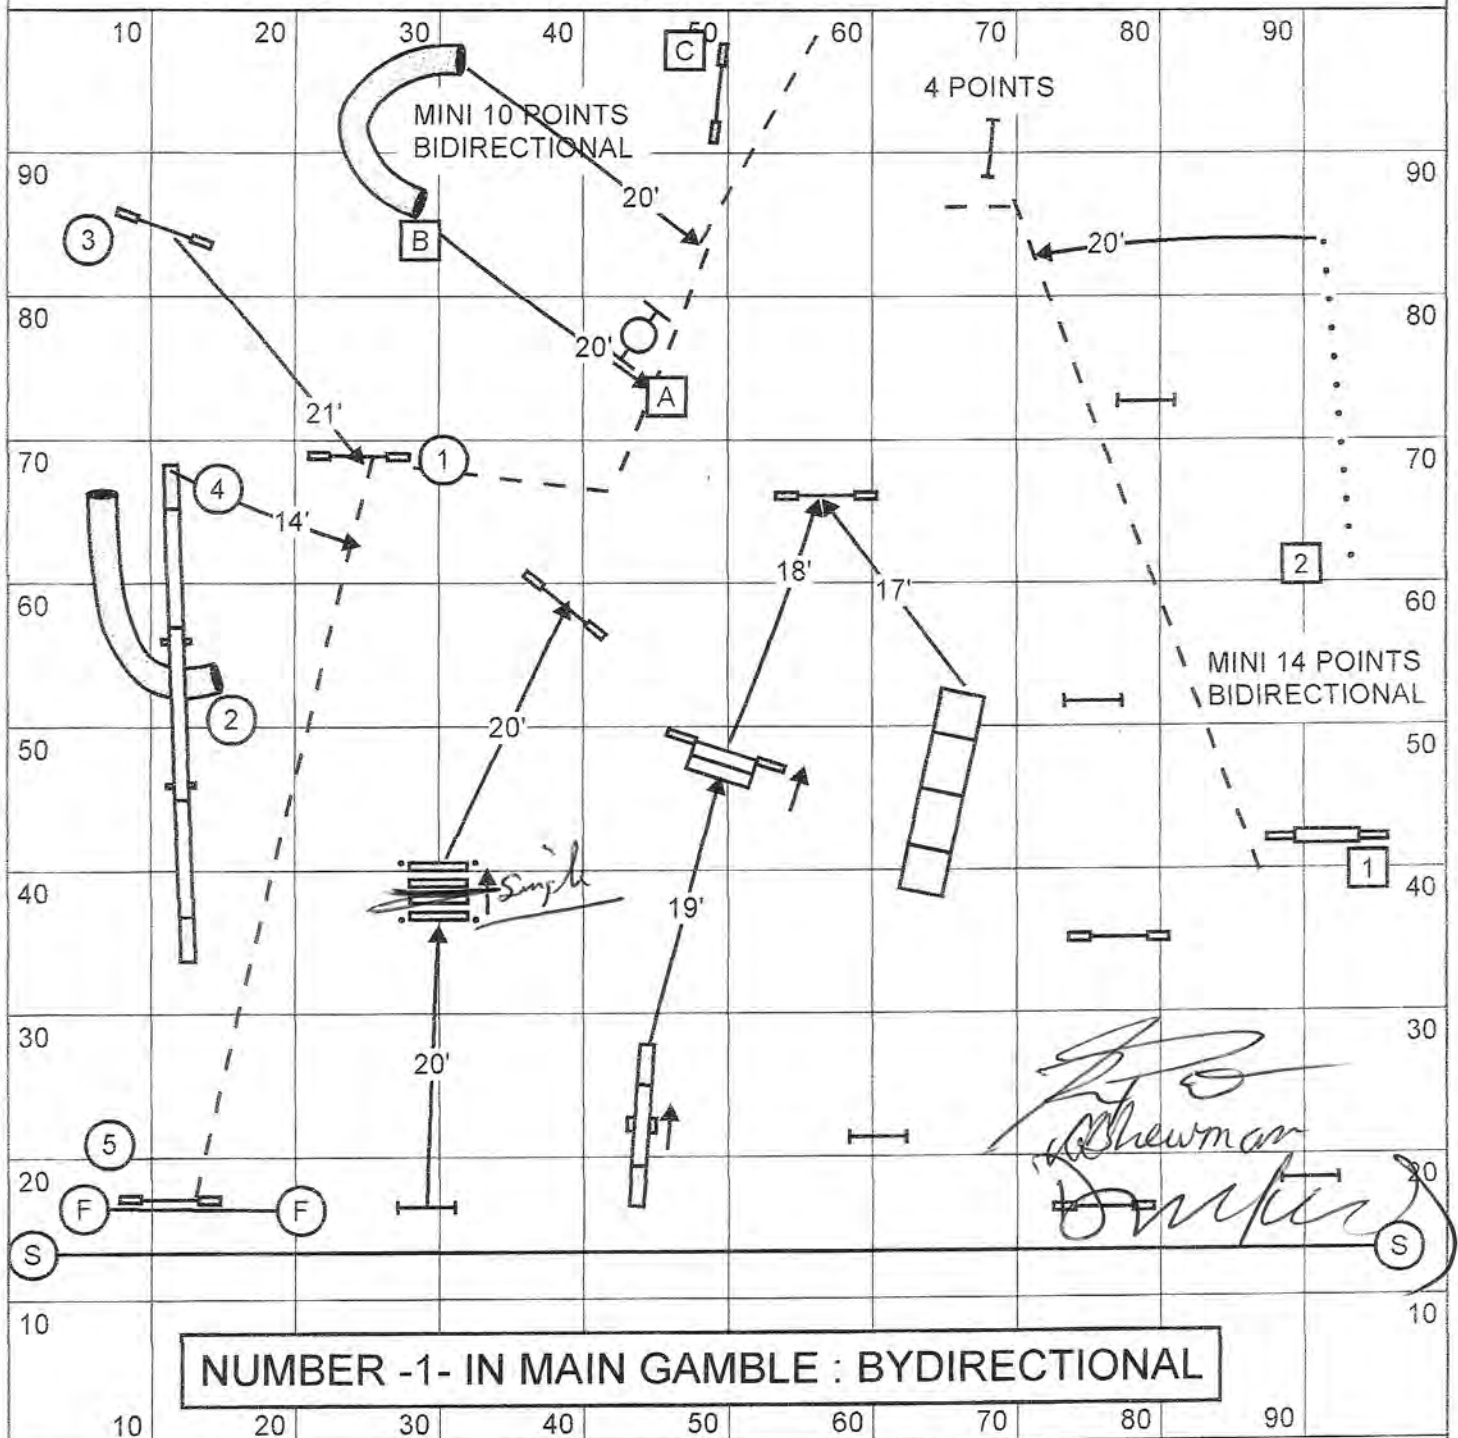

Patti Wilson
Wilson
Wilson

Gamblers
 Patti Wilson - 2014

Opening - 40 sec
 Gamble - 20 sec. Open (24 sec Vets)
 22 sec. Mini (26 sec Vets)

SUSSEX NATIONAL 2014 GAMBLER DESIGNED BY ROGER-PIERRE COTE

NUMBER -1- IN MAIN GAMBLE : BYDIRECTIONAL

OPENING 40 SEC. ALL CLOSING OPEN: 21 SEC. (61) OPEN VET: 25 SEC. (65)
 CLOSING MINI: 23 SEC. (63) MINI VET: 28 SEC. (68)

AAC Nationals 2014
 Jumpers
 Designing Judge: Susan McIntyre

Open 38
 Mini 40

Net Open 46
 Net Mini 48

[Signature]
 yards 148

AAC NATIONALS 2014 JUMPERS

Judge:
Course Designed
by: Cheryl Newman

Mini YPS: 3.66
Yards: 155
Mini: 42
Mini Vets: 50

Open YPS: 3.95
Open: 39
Open Vets: 47

Atte Skjold
Alverne

Standard

Designed by : A Vermette

Approximative : 170 yards : 198
 Mini (10" et 16") : 3 vgs/sec = 66 Vet mini (6" et 10") : 79
 Open (22" et 26") : 3,2 vgs/sec = 62 Vet Open (16" et 22") : 74