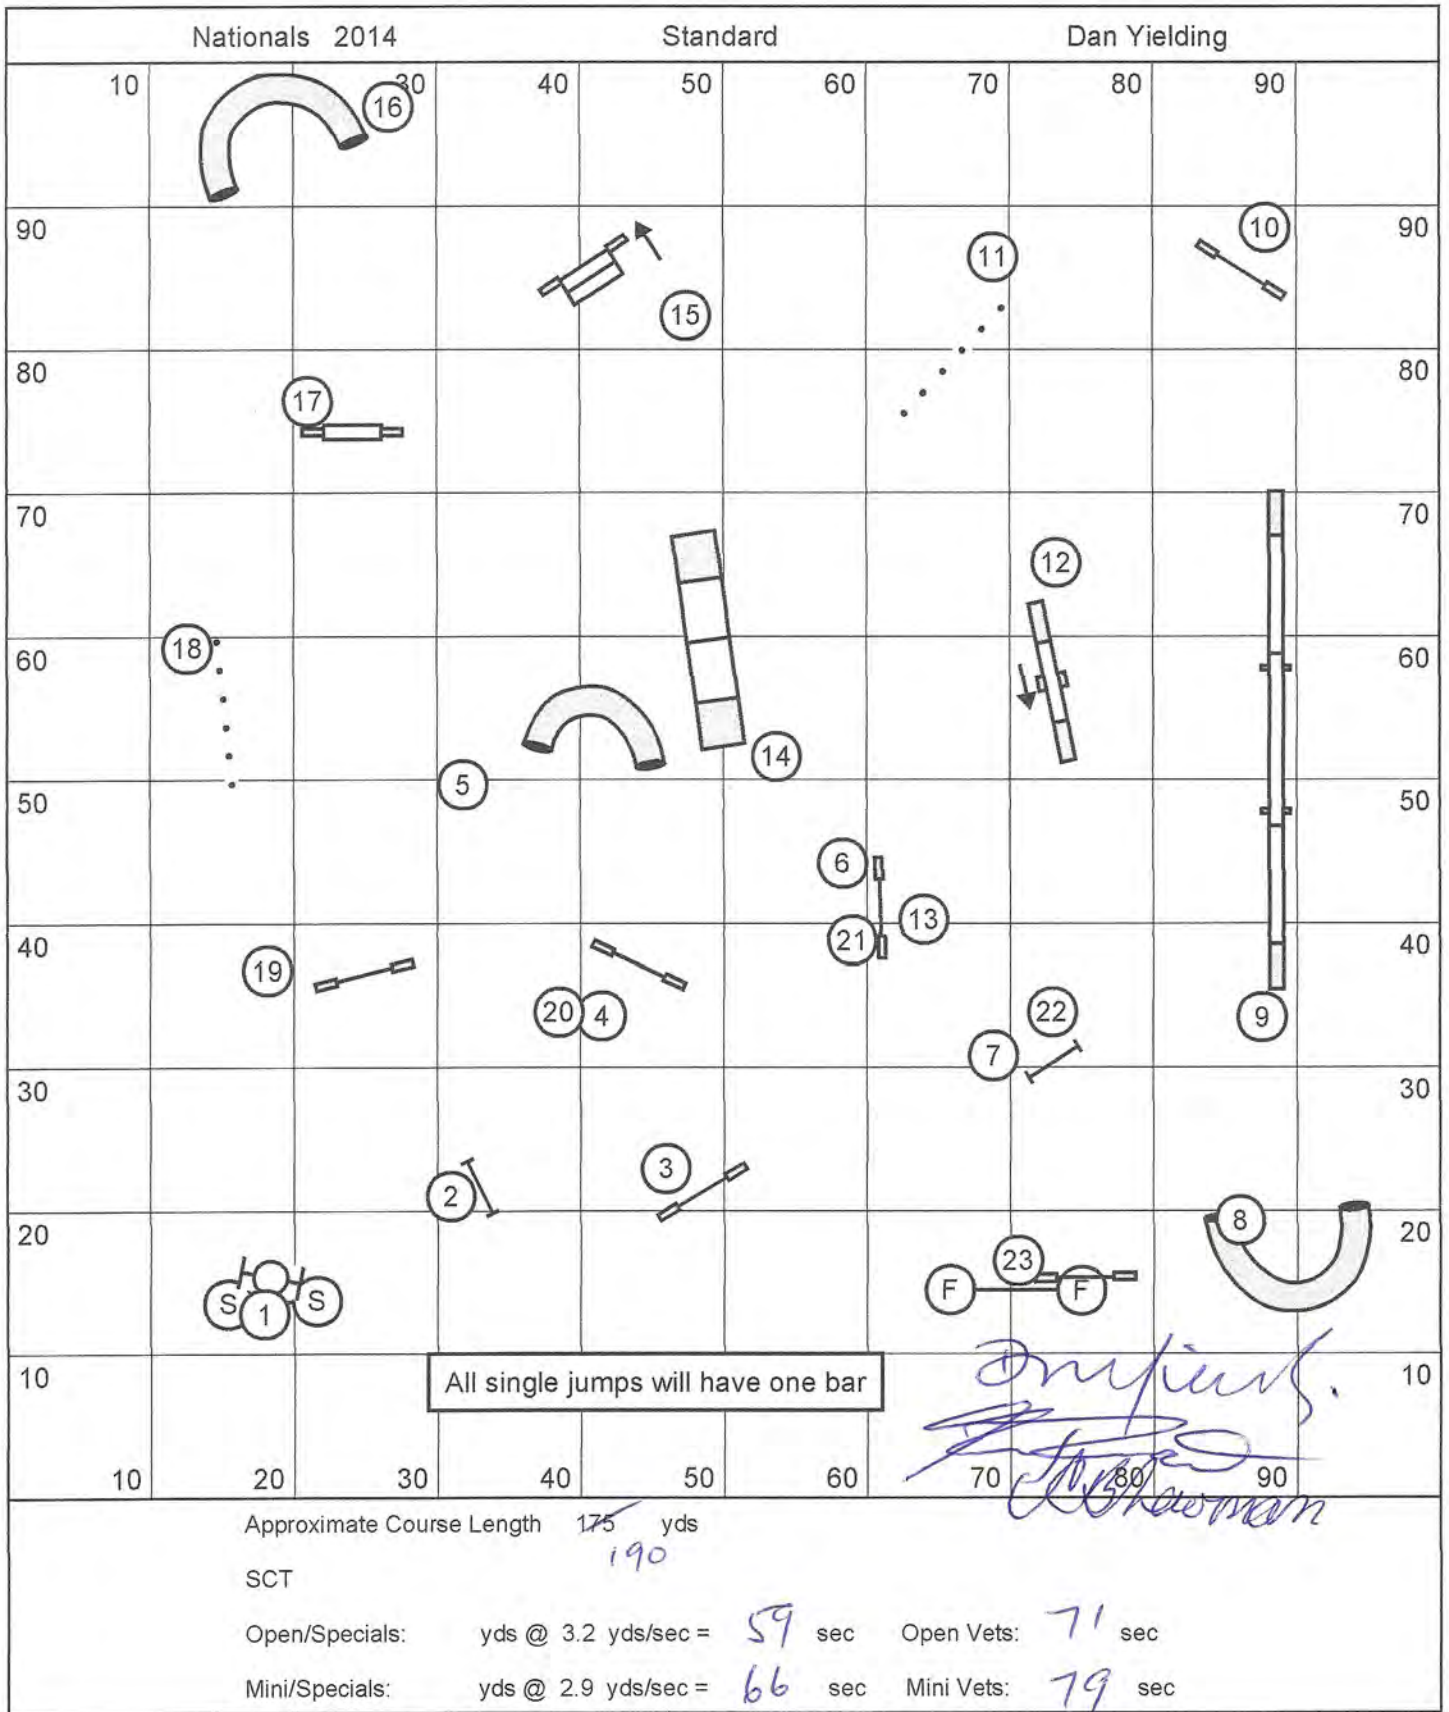

Patti Wilson
Wilson
Wilson

Gamblers
 Patti Wilson - 2014

Opening - 40 sec
 Gamble - 20 sec. Open (24 sec Vets)
 22 sec. Mini (26 sec Vets)

SUSSEX NATIONAL 2014 GAMBLER DESIGNED BY ROGER-PIERRE COTE

NUMBER -1- IN MAIN GAMBLE : BYDIRECTIONAL

OPENING 40 SEC. ALL CLOSING OPEN: 21 SEC. (61) OPEN VET: 25 SEC. (65)
 CLOSING MINI: 23 SEC. (63) MINI VET: 28 SEC. (68)

AAC Nationals 2014
 Jumpers
 Designing Judge: Susan McIntyre

Open 38
 Mini 40

Net Open 46
 Net Mini 48

[Signature]
 yards 148

AAC NATIONALS 2014 JUMPERS

Judge:
Course Designed
by: Cheryl Newman

Mini YPS: 3.66
Yards: 155
Mini: 42
Mini Vets: 50

Open YPS: 3.95
Open: 39
Open Vets: 47

Atte Skjold
Alverne

Standard

Designed by : A Vermette

Approximative : 170 yards : 198
 Mini (10" et 16") : 3 vgs/sec = 66 Vet mini (6" et 10") : 79
 Open (22" et 26") : 3,2 vgs/sec = 62 Vet Open (16" et 22") : 74