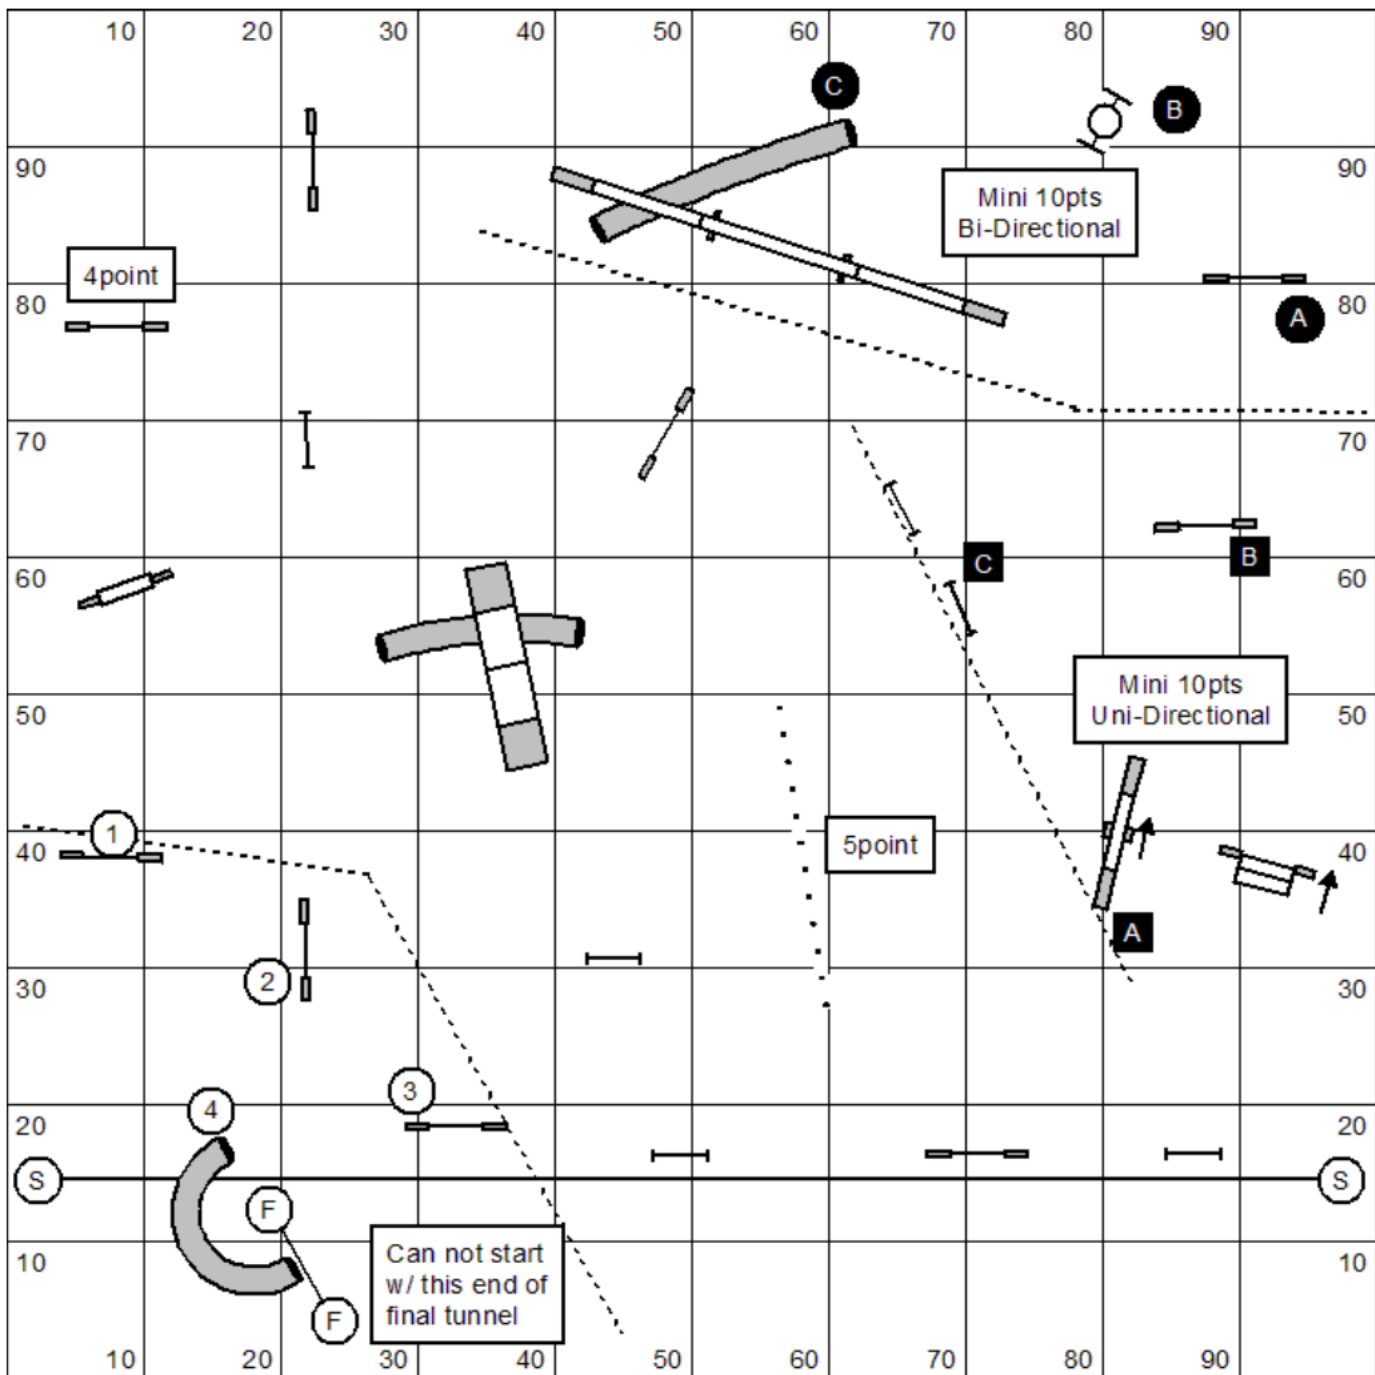

Judged by _____

Designed by Claude Dionne

Approx.: 142 y Actual Course : _____ yards

Mini : 3,8 y/s _____ Open : 4,1 y/s _____

Mini vet. : _____ Open vet. : _____

Opening; 40 sec Closing gambler time; Open 18 sec Open vet; 22sec
 Mini; 20sec Mini vet; 24sec

AAC Nationals 2015 - Gamblers
 Designing Judge - Darcy Bennett
 Opening sequence - 40 sec (all dogs)
 Open/Spec : 16 sec Open Vet: 20 sec
 Mini/Spec : 18 sec Mini Vet : 22 sec

Ultimate Snooker Challenge - 2015 NATIONALS