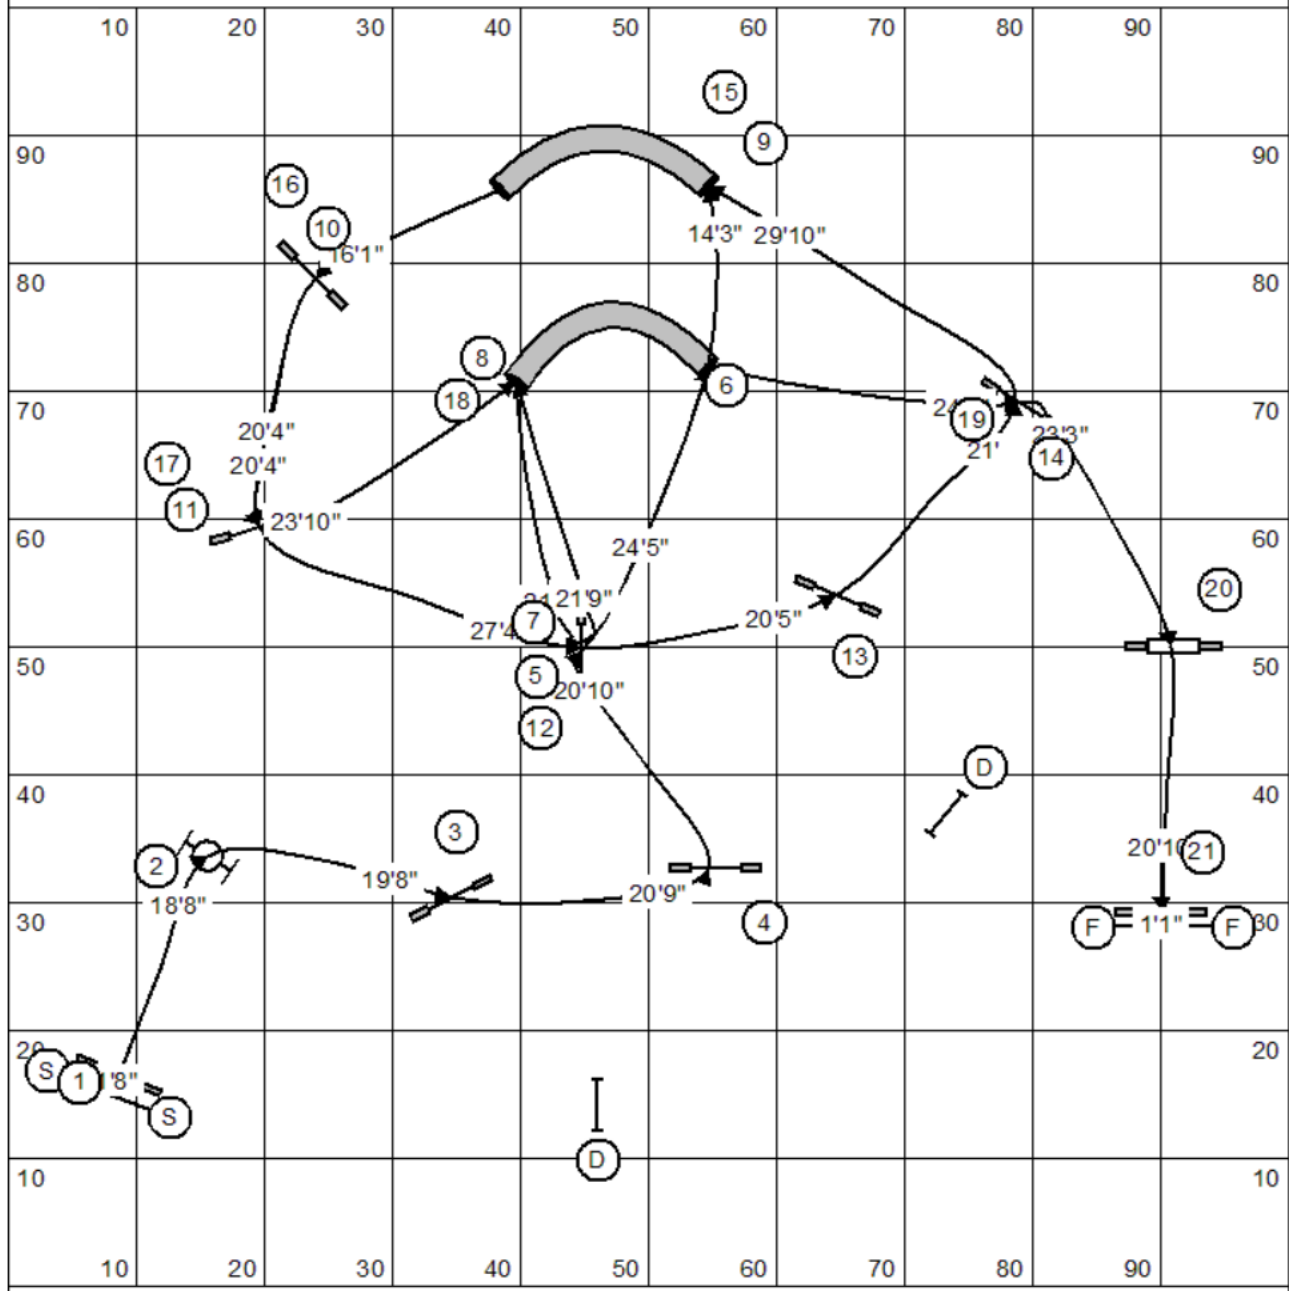

Standard AAC Nationals 2015

designing judge:
Bernadette van Klaveren

Yards: _____ Y/SEC: 2.95 and 3.1
 Open: _____ Vet Open: _____
 Minui: _____ Vet Mini _____

Avery Standard

Length: _____

Mini: @ 3.0 _____ Vet: _____

Open: @3.2 _____ Vet _____

Dockrill - Jumpers - 2015 Nationals

Mini - 3.8 Open - 4.2 Vets + 20%

Yards _____

Mini _____ Open _____

Vet Mini _____ Vet Open _____

Dionne Jumpers

AAC National 2015

Judged by _____

Designed by Claude Dionne

Approx.: 142 y Actual Course : _____ yards

Mini : 3,8 y/s _____ Open : 4,1 y/s _____

Mini vet. : _____ Open vet. : _____

Opening; 40 sec Closing gambler time; Open 18 sec Open vet; 22sec
 Mini; 20sec Mini vet; 24sec

AAC Nationals 2015 - Gamblers
 Designing Judge - Darcy Bennett
 Opening sequence - 40 sec (all dogs)
 Open/Spec : 16 sec Open Vet: 20 sec
 Mini/Spec : 18 sec Mini Vet : 22 sec

Ultimate Snooker Challenge - 2015 NATIONALS