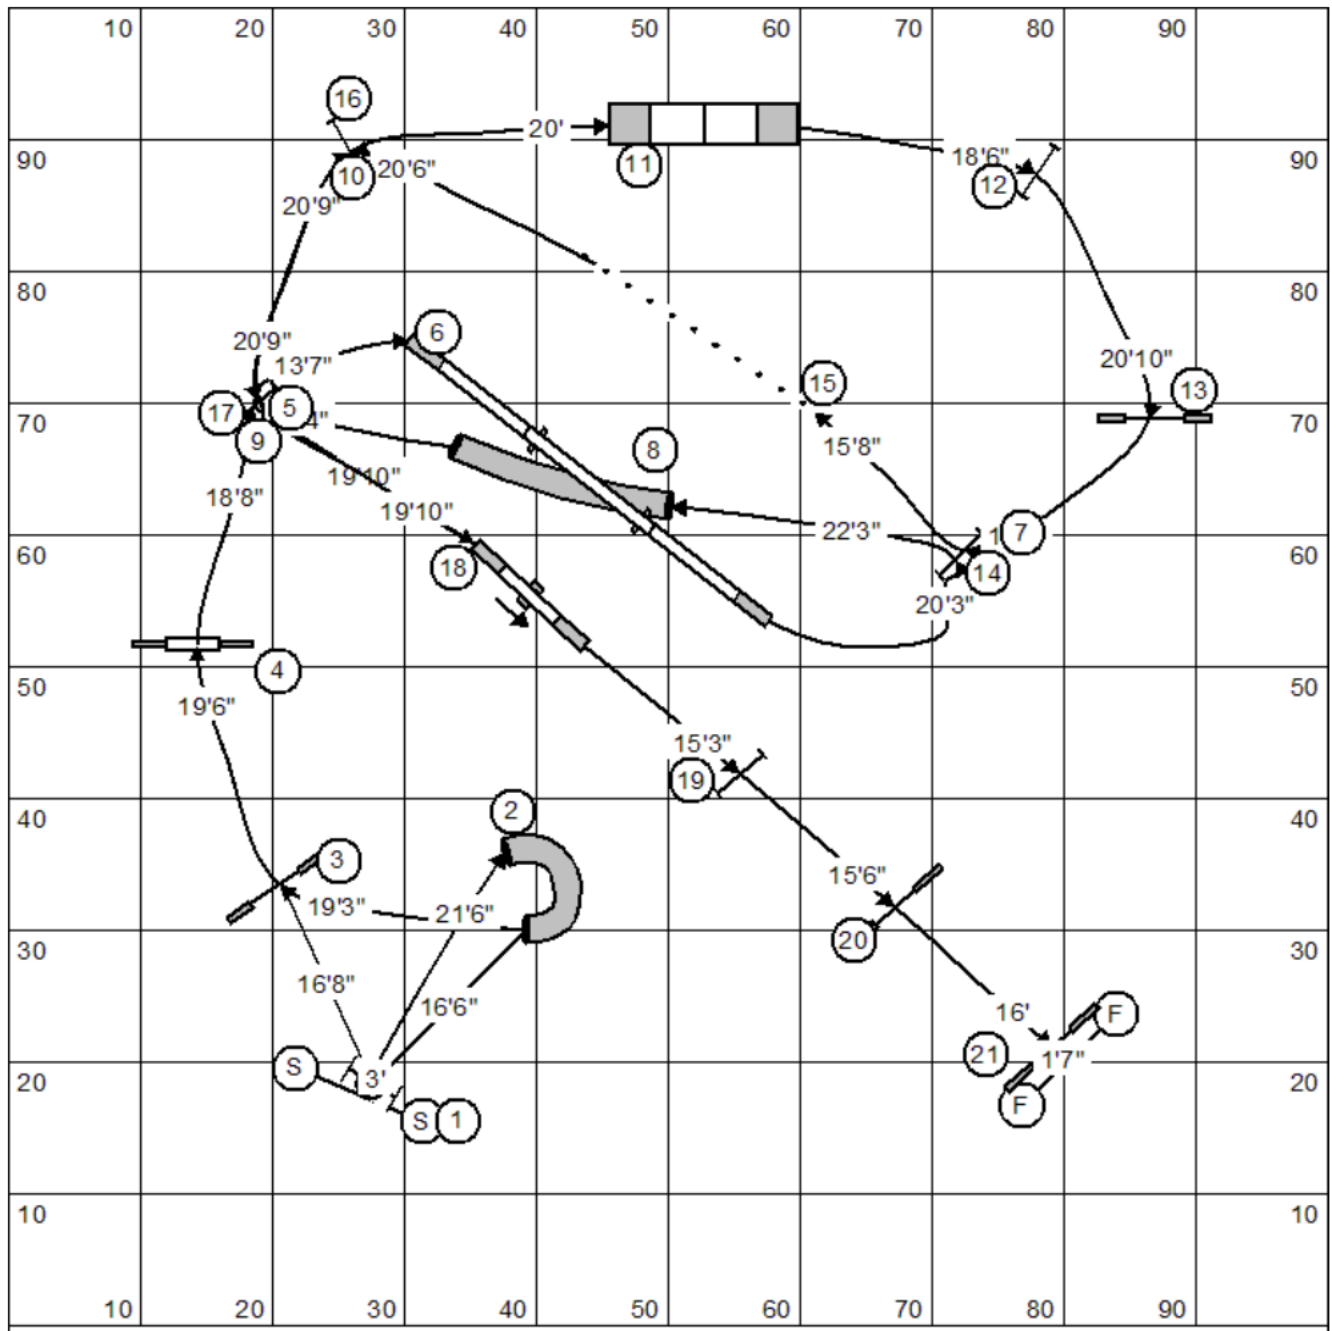

Standard AAC Nationals 2015

designing judge:
Bernadette van Klaveren

Yards: _____ Y/SEC: 2.95 and 3.1
 Open: _____ Vet Open: _____
 Minui: _____ Vet Mini _____

Avery Standard

Length: _____

Mini: @ 3.0 _____ Vet: _____

Open: @3.2 _____ Vet _____

Dockrill - Jumpers - 2015 Nationals

Mini - 3.8 Open - 4.2 Vets + 20%

Yards _____

Mini _____ Open _____

Vet Mini _____ Vet Open _____

Dionne Jumpers

AAC National 2015

Judged by _____

Designed by Claude Dionne

Approx.: 142 y Actual Course : _____ yards

Mini : 3,8 y/s _____ Open : 4,1 y/s _____

Mini vet. : _____ Open vet. : _____

Opening; 40 sec Closing gambler time; Open 18 sec Open vet; 22sec
 Mini; 20sec Mini vet; 24sec

AAC Nationals 2015 - Gamblers
 Designing Judge - Darcy Bennett
 Opening sequence - 40 sec (all dogs)
 Open/Spec : 16 sec Open Vet: 20 sec
 Mini/Spec : 18 sec Mini Vet : 22 sec

Ultimate Snooker Challenge - 2015 NATIONALS