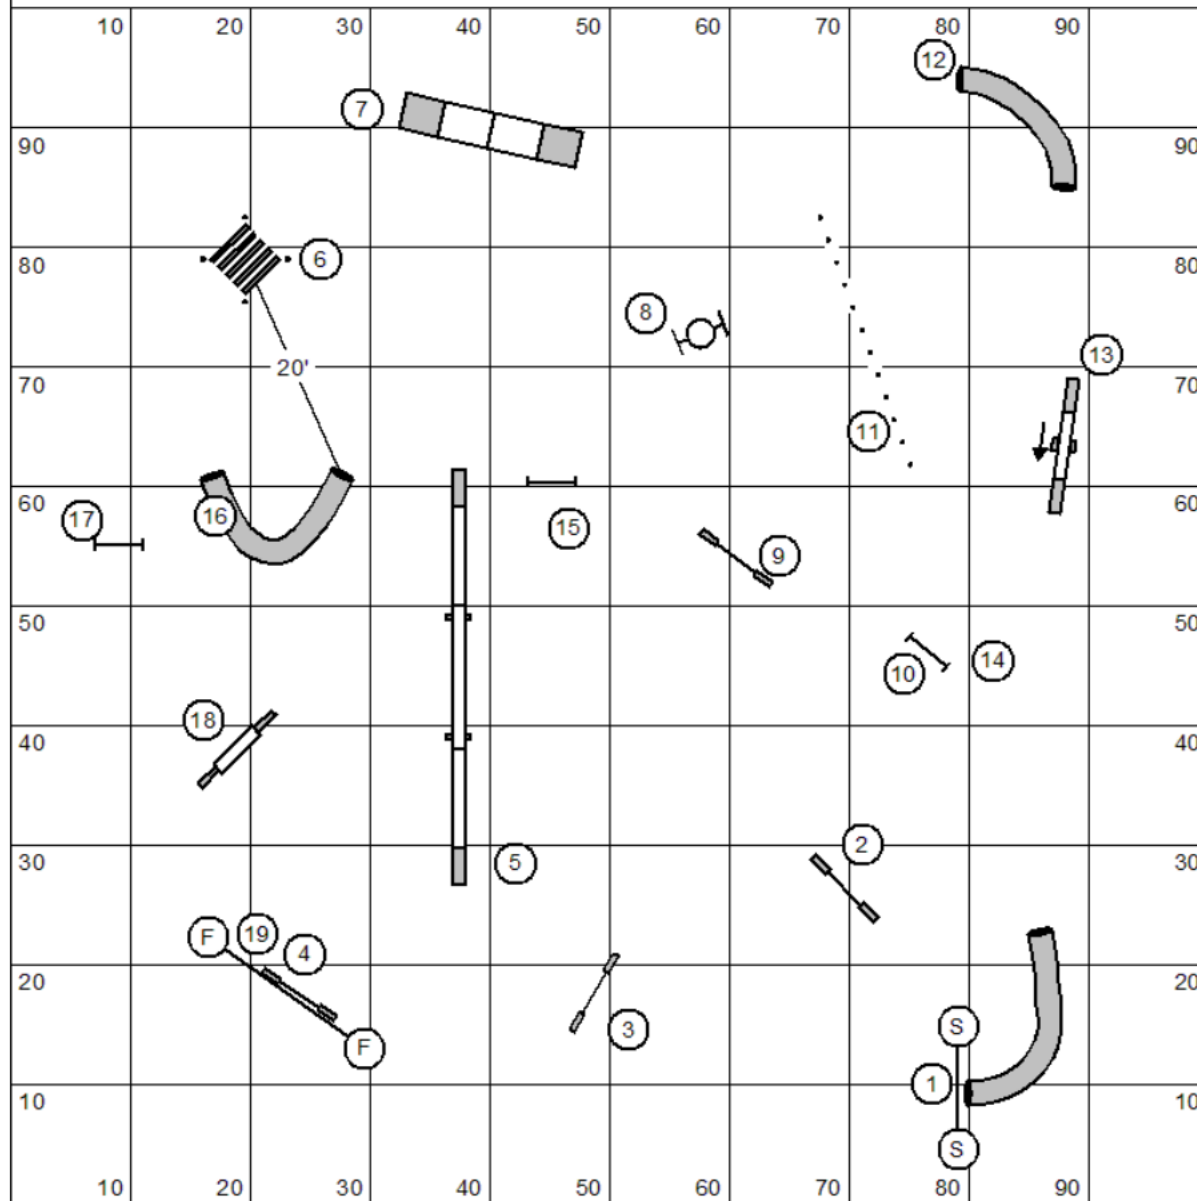

Standard AAC Nationals 2015

designing judge:
Bernadette van Klaveren

Yards: _____ Y/SEC: 2.95 and 3.1
 Open: _____ Vet Open: _____
 Minui: _____ Vet Mini _____

Avery Standard

Length: _____

Mini: @ 3.0 _____ Vet: _____

Open: @3.2 _____ Vet _____

Dockrill - Jumpers - 2015 Nationals

Mini - 3.8 Open - 4.2 Vets + 20%

Yards _____

Mini _____ Open _____

Vet Mini _____ Vet Open _____

Dionne Jumpers

AAC National 2015

Judged by _____

Designed by Claude Dionne

Approx.: 142 y Actual Course : _____ yards

Mini : 3,8 y/s _____ Open : 4,1 y/s _____

Mini vet. : _____ Open vet. : _____

Opening; 40 sec Closing gambler time; Open 18 sec Open vet; 22sec
 Mini; 20sec Mini vet; 24sec

AAC Nationals 2015 - Gamblers
 Designing Judge - Darcy Bennett
 Opening sequence - 40 sec (all dogs)
 Open/Spec : 16 sec Open Vet: 20 sec
 Mini/Spec : 18 sec Mini Vet : 22 sec

Ultimate Snooker Challenge - 2015 NATIONALS