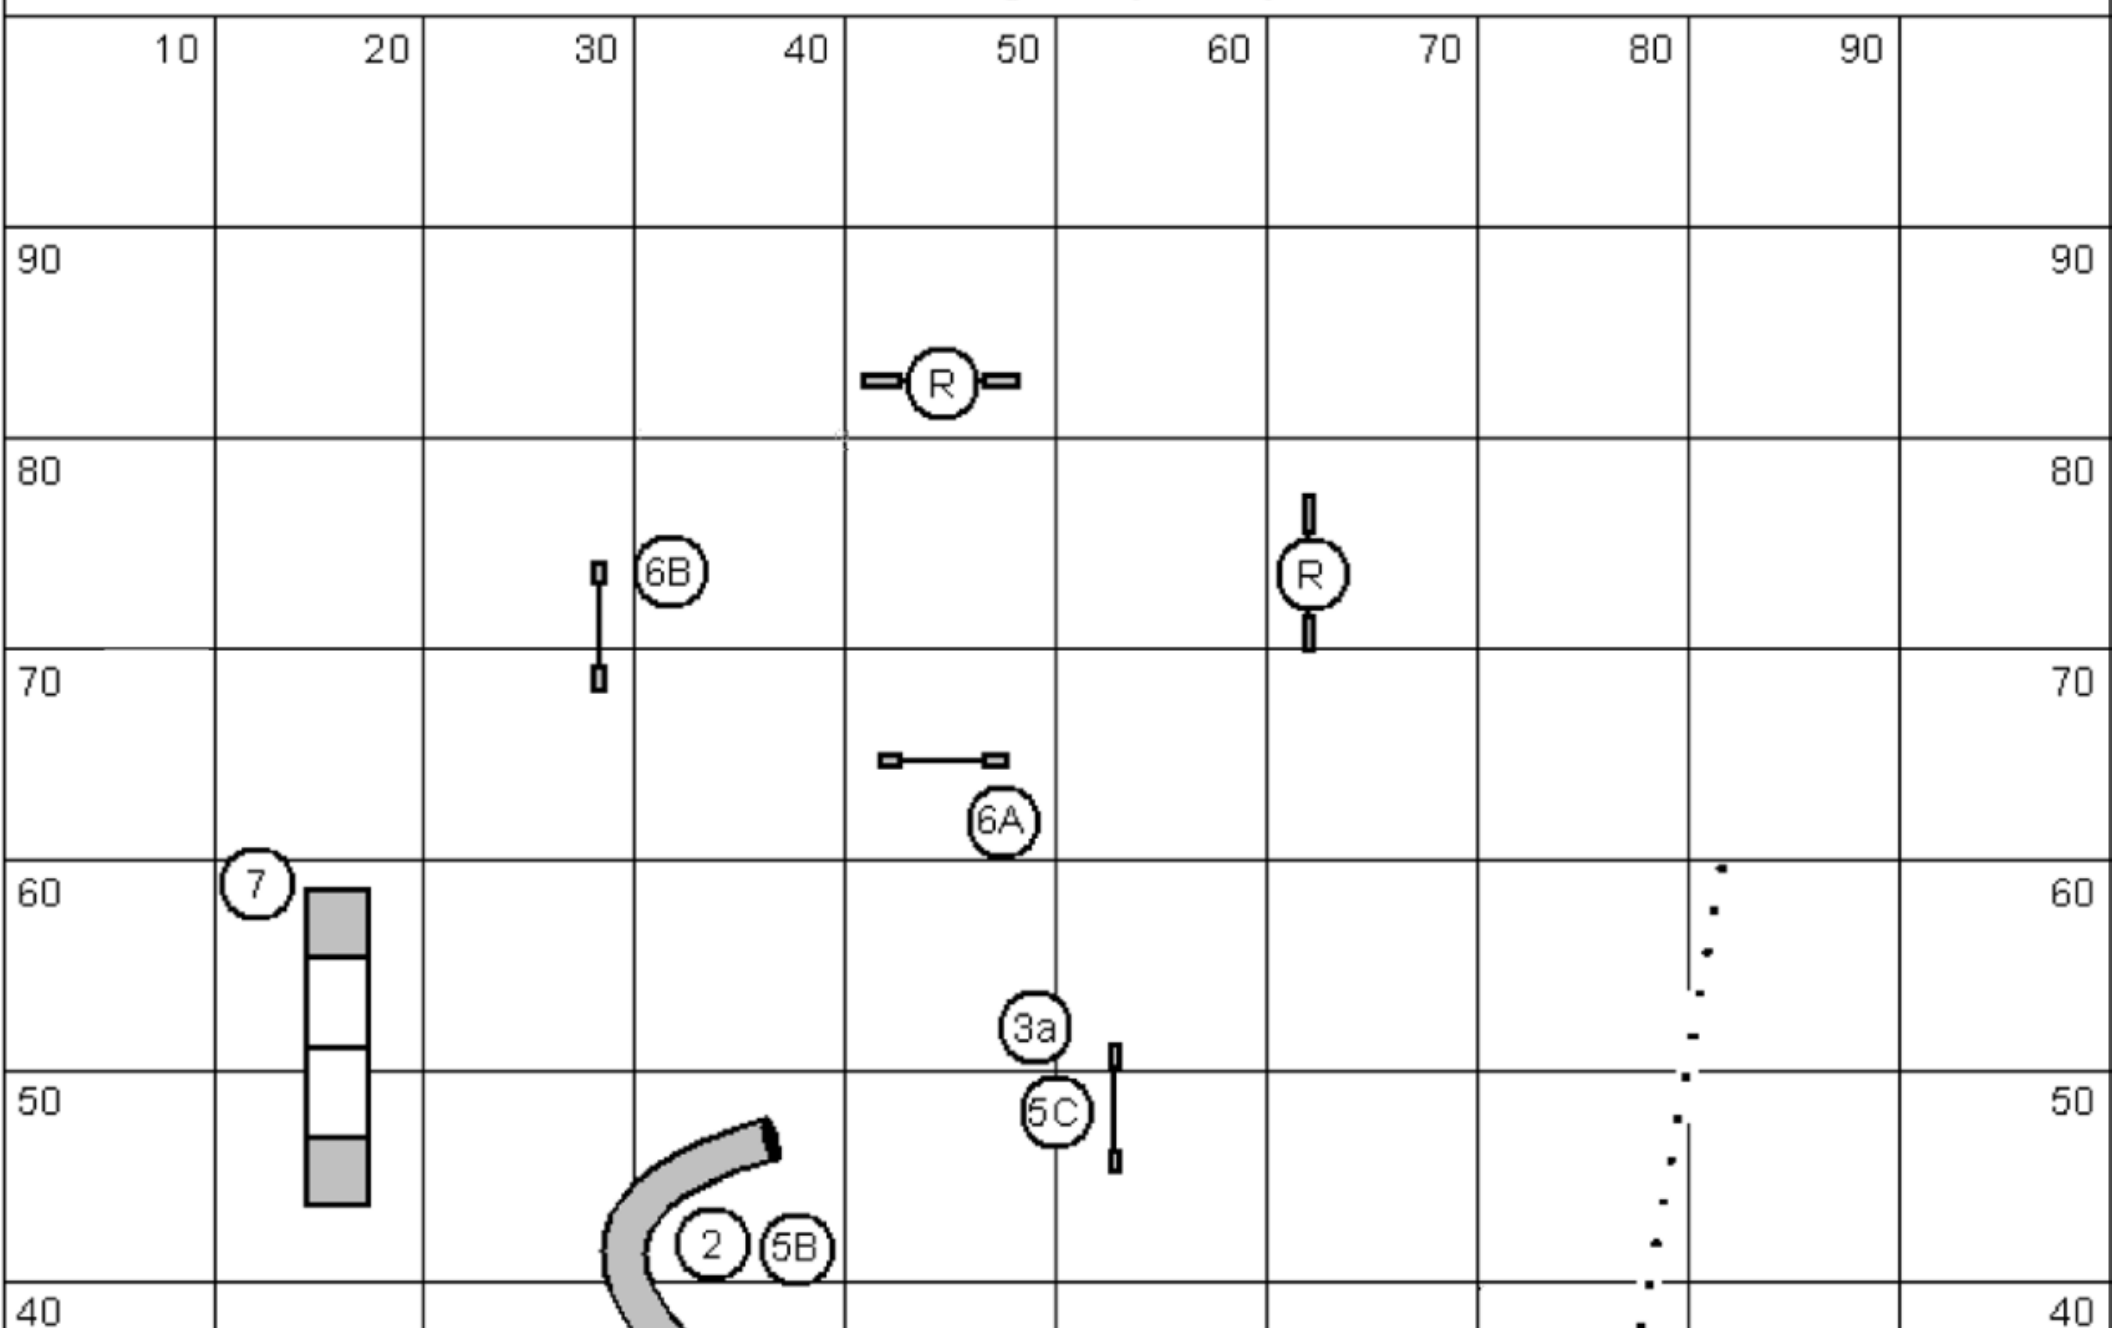

Ultimate Snooker Challenge - 2015 NATIONALS

Unofficial Event - Designed by Carolyn Dockrill