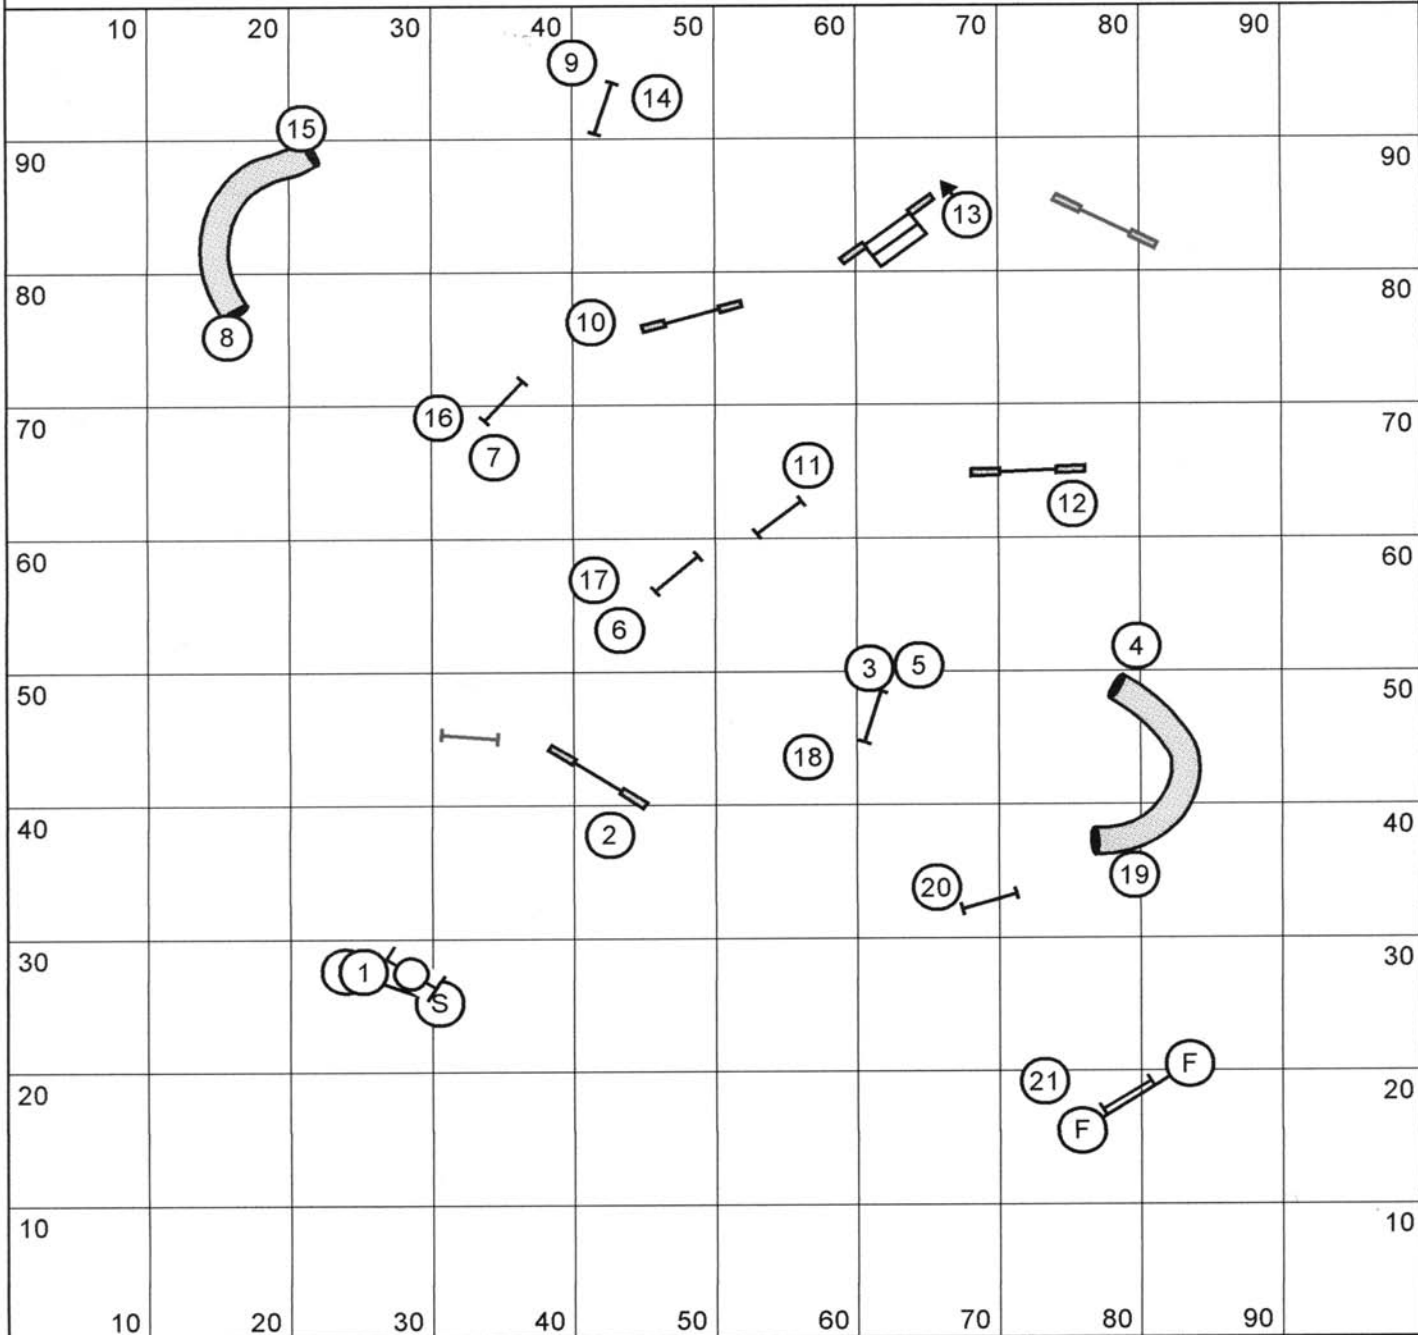

Yardage 191 open 62 sec. vets 74 sec.

mini 67 sec. vets 80 sec.

Designed by Claude Dionne

Course : 196 yards
 Mini : 2,9 y/s 68    Open : 3,1 y/s 63  
 Vétéran mini : 82    Vétéran Open : 76

JUMPERS 1

AAC REGIONALS 2009

## AAC REGIONALS 2009

Designed by Carolyn Dockrill

AB-09

Yards 156

Mini (3.7) 42 Vet Mini 50

Open (4.0) 39 Vet Open 47

Opening 40 sec

Gamble time: 18 sec for Regular Specials Open and 20 sec for Mini  
 22 sec for Open Vet and 24 sec for Mini Vet

Gamble Jump, Jump tunnel, double  
 Mini #1 - Dogwalk, Tunnel - 10points

Mini # 2 - Jump, Weave or Weave, Jump, Jump is Bi Directional - 12 points

4 point obstacle tire

GAMBLERS 2

AAC REGIONALS 2009

Judge: Kim Collins

AB-09

Designed by Gerry Sloan

Opening: 40 secs

Closing: Open 20 sec Mini 22

Vet Open 24 sec Vet Mini 26