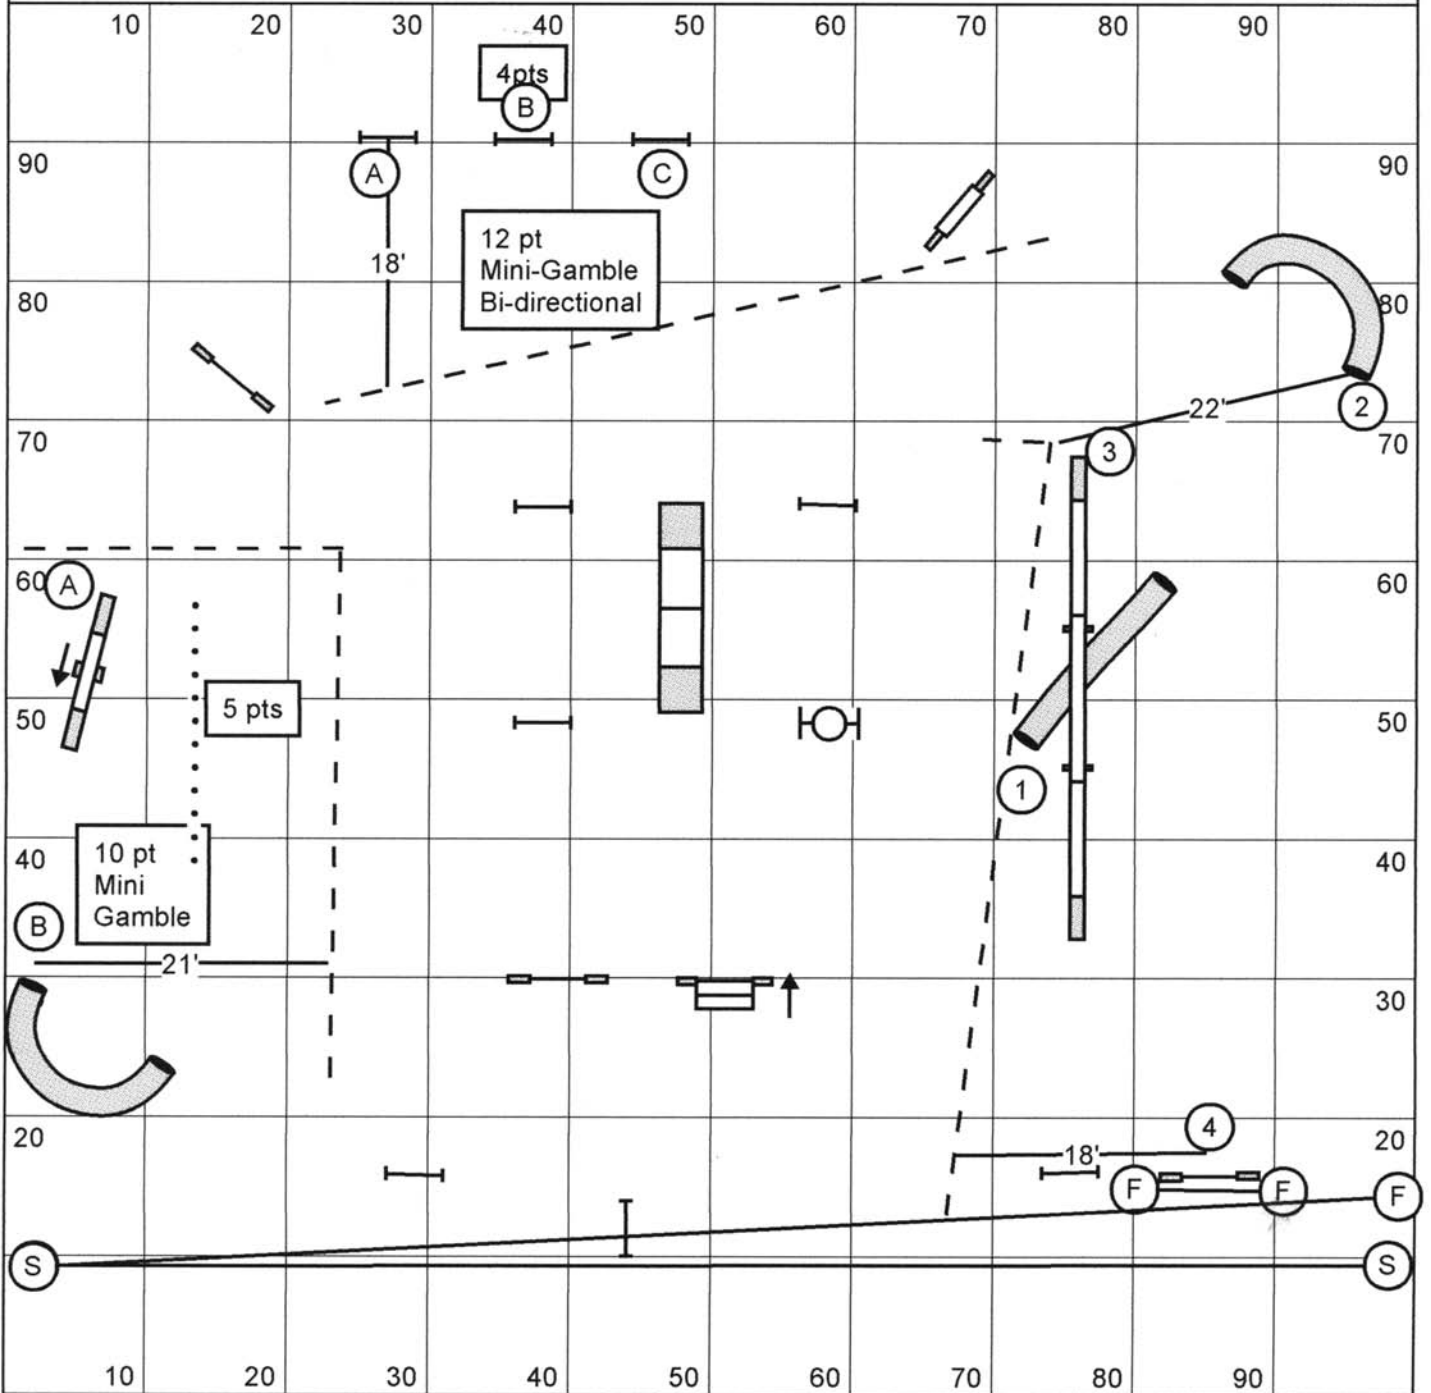

## AAC REGIONALS 2009

Designed by Carolyn Dockrill

AB-09

Yards 156

Mini (3.7) 42 Vet Mini 50

Open (4.0) 39 Vet Open 47

Opening 40 sec

Gamble time: 18 sec for Regular Specials Open and 20 sec for Mini  
 22 sec for Open Vet and 24 sec for Mini Vet

Gamble Jump, Jump tunnel, double  
 Mini #1 - Dogwalk, Tunnel - 10points

Mini # 2 - Jump, Weave or Weave, Jump, Jump is Bi Directional - 12 points

4 point obstacle tire

GAMBLERS 2

AAC REGIONALS 2009

Judge: Kim Collins

AB-09

Designed by Gerry Sloan

Opening: 40 secs

Closing: Open 20 sec Mini 22

Vet Open 24 sec Vet Mini 26