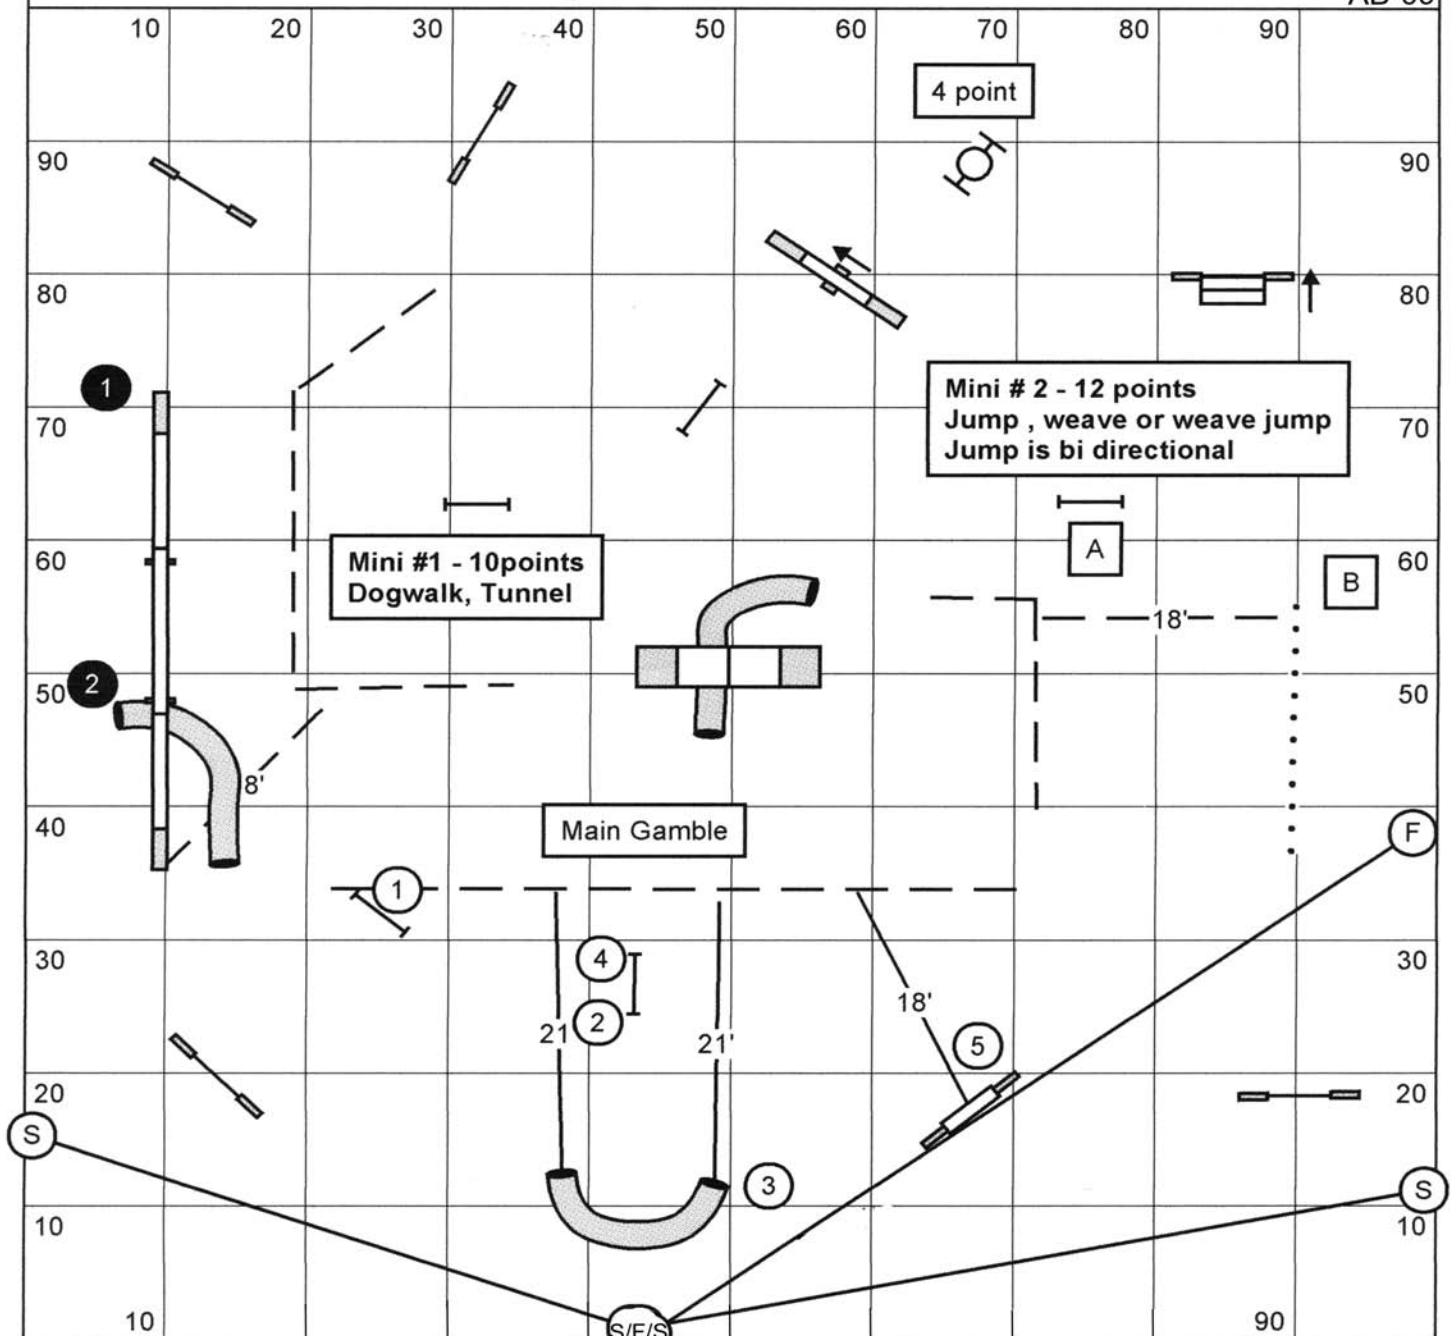

## AAC REGIONALS 2009

Designed by Carolyn Dockrill

AB-09

Yards 156

Mini (3.7) 42 Vet Mini 50

Open (4.0) 39 Vet Open 47

Opening 40 sec

Gamble time: 18 sec for Regular Specials Open and 20 sec for Mini  
 22 sec for Open Vet and 24 sec for Mini Vet

Gamble Jump, Jump tunnel, double  
 Mini #1 - Dogwalk, Tunnel - 10points

Mini # 2 - Jump, Weave or Weave, Jump, Jump is Bi Directional - 12 points

4 point obstacle tire

GAMBLERS 2

AAC REGIONALS 2009

Judge: Kim Collins