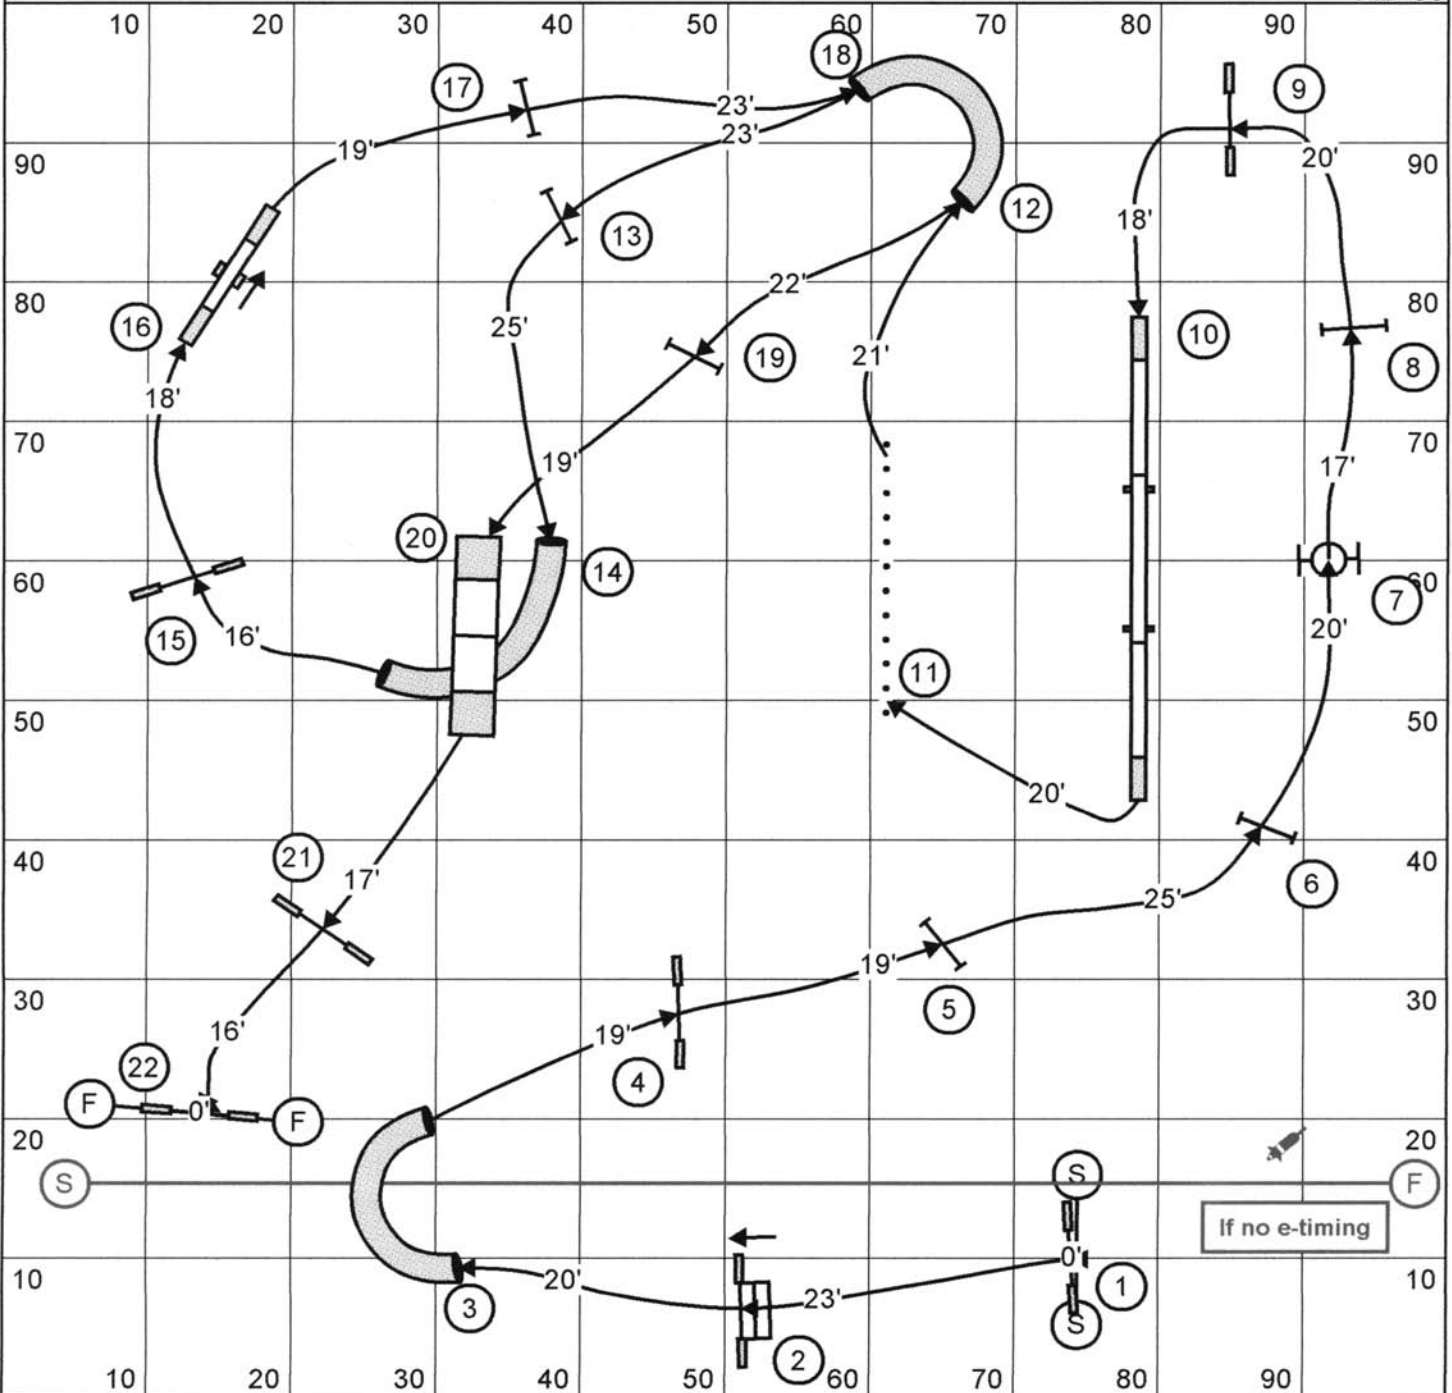

Yardage 191 open 62 sec. vets 74 sec.

mini 67 sec. vets 80 sec.

Designed by Claude Dionne

Course : 196 yards
 Mini : 2,9 y/s 68    Open : 3,1 y/s 63  
 Vétéran mini : 82    Vétéran Open : 76

JUMPERS 1

AAC REGIONALS 2009

AB-09

Yards 136

Open (3.9) 35

Open Vet. 42

Feet 407

Mini (3.7) 37

Mini Vet. 44

## AAC REGIONALS 2009

Designed by Carolyn Dockrill

AB-09

Yards 156

Mini (3.7) 42 Vet Mini 50

Open (4.0) 39 Vet Open 47

Opening 40 sec

Gamble time: 18 sec for Regular Specials Open and 20 sec for Mini  
 22 sec for Open Vet and 24 sec for Mini Vet

Gamble Jump, Jump tunnel, double  
 Mini #1 - Dogwalk, Tunnel - 10points

Mini # 2 - Jump, Weave or Weave, Jump, Jump is Bi Directional - 12 points

4 point obstacle tire

GAMBLERS 2

AAC REGIONALS 2009

Judge: Kim Collins