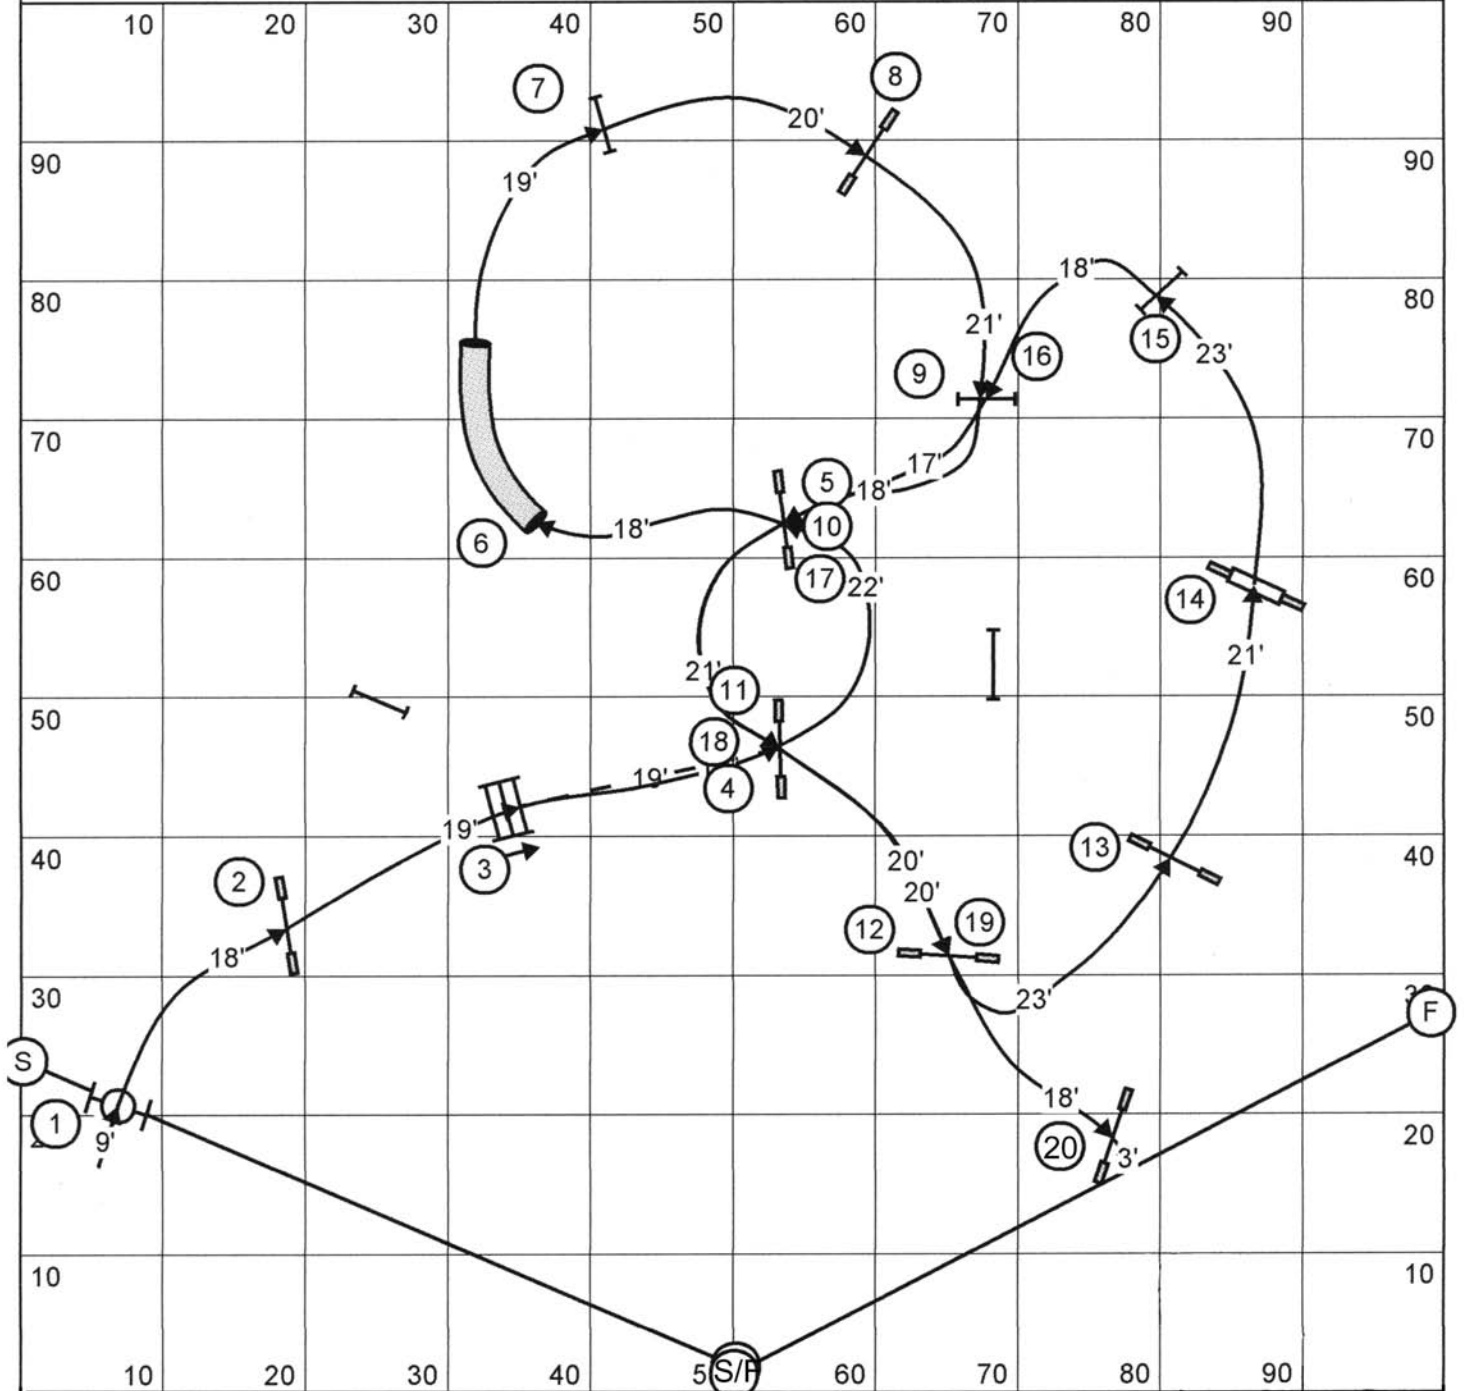

Yardage 191 open 62 sec. vets 74 sec.

mini 67 sec. vets 80 sec.

Designed by Claude Dionne

Course : 196 yards
 Mini : 2,9 y/s 68    Open : 3,1 y/s 63  
 Vétéran mini : 82    Vétéran Open : 76

JUMPERS 1

AAC REGIONALS 2009

AB-09

Yards 136

Open (3.9) 35

Open Vet. 42

Feet 407

Mini (3.7) 37

Mini Vet. 44

## AAC REGIONALS 2009

Designed by Carolyn Dockrill

AB-09

Yards 156

Mini (3.7) 42 Vet Mini 50

Open (4.0) 39 Vet Open 47

Opening 40 sec

Gamble time: 18 sec for Regular Specials Open and 20 sec for Mini  
 22 sec for Open Vet and 24 sec for Mini Vet

Gamble Jump, Jump tunnel, double  
 Mini #1 - Dogwalk, Tunnel - 10points

Mini # 2 - Jump, Weave or Weave, Jump, Jump is Bi Directional - 12 points

4 point obstacle tire

GAMBLERS 2

AAC REGIONALS 2009

Judge: Kim Collins