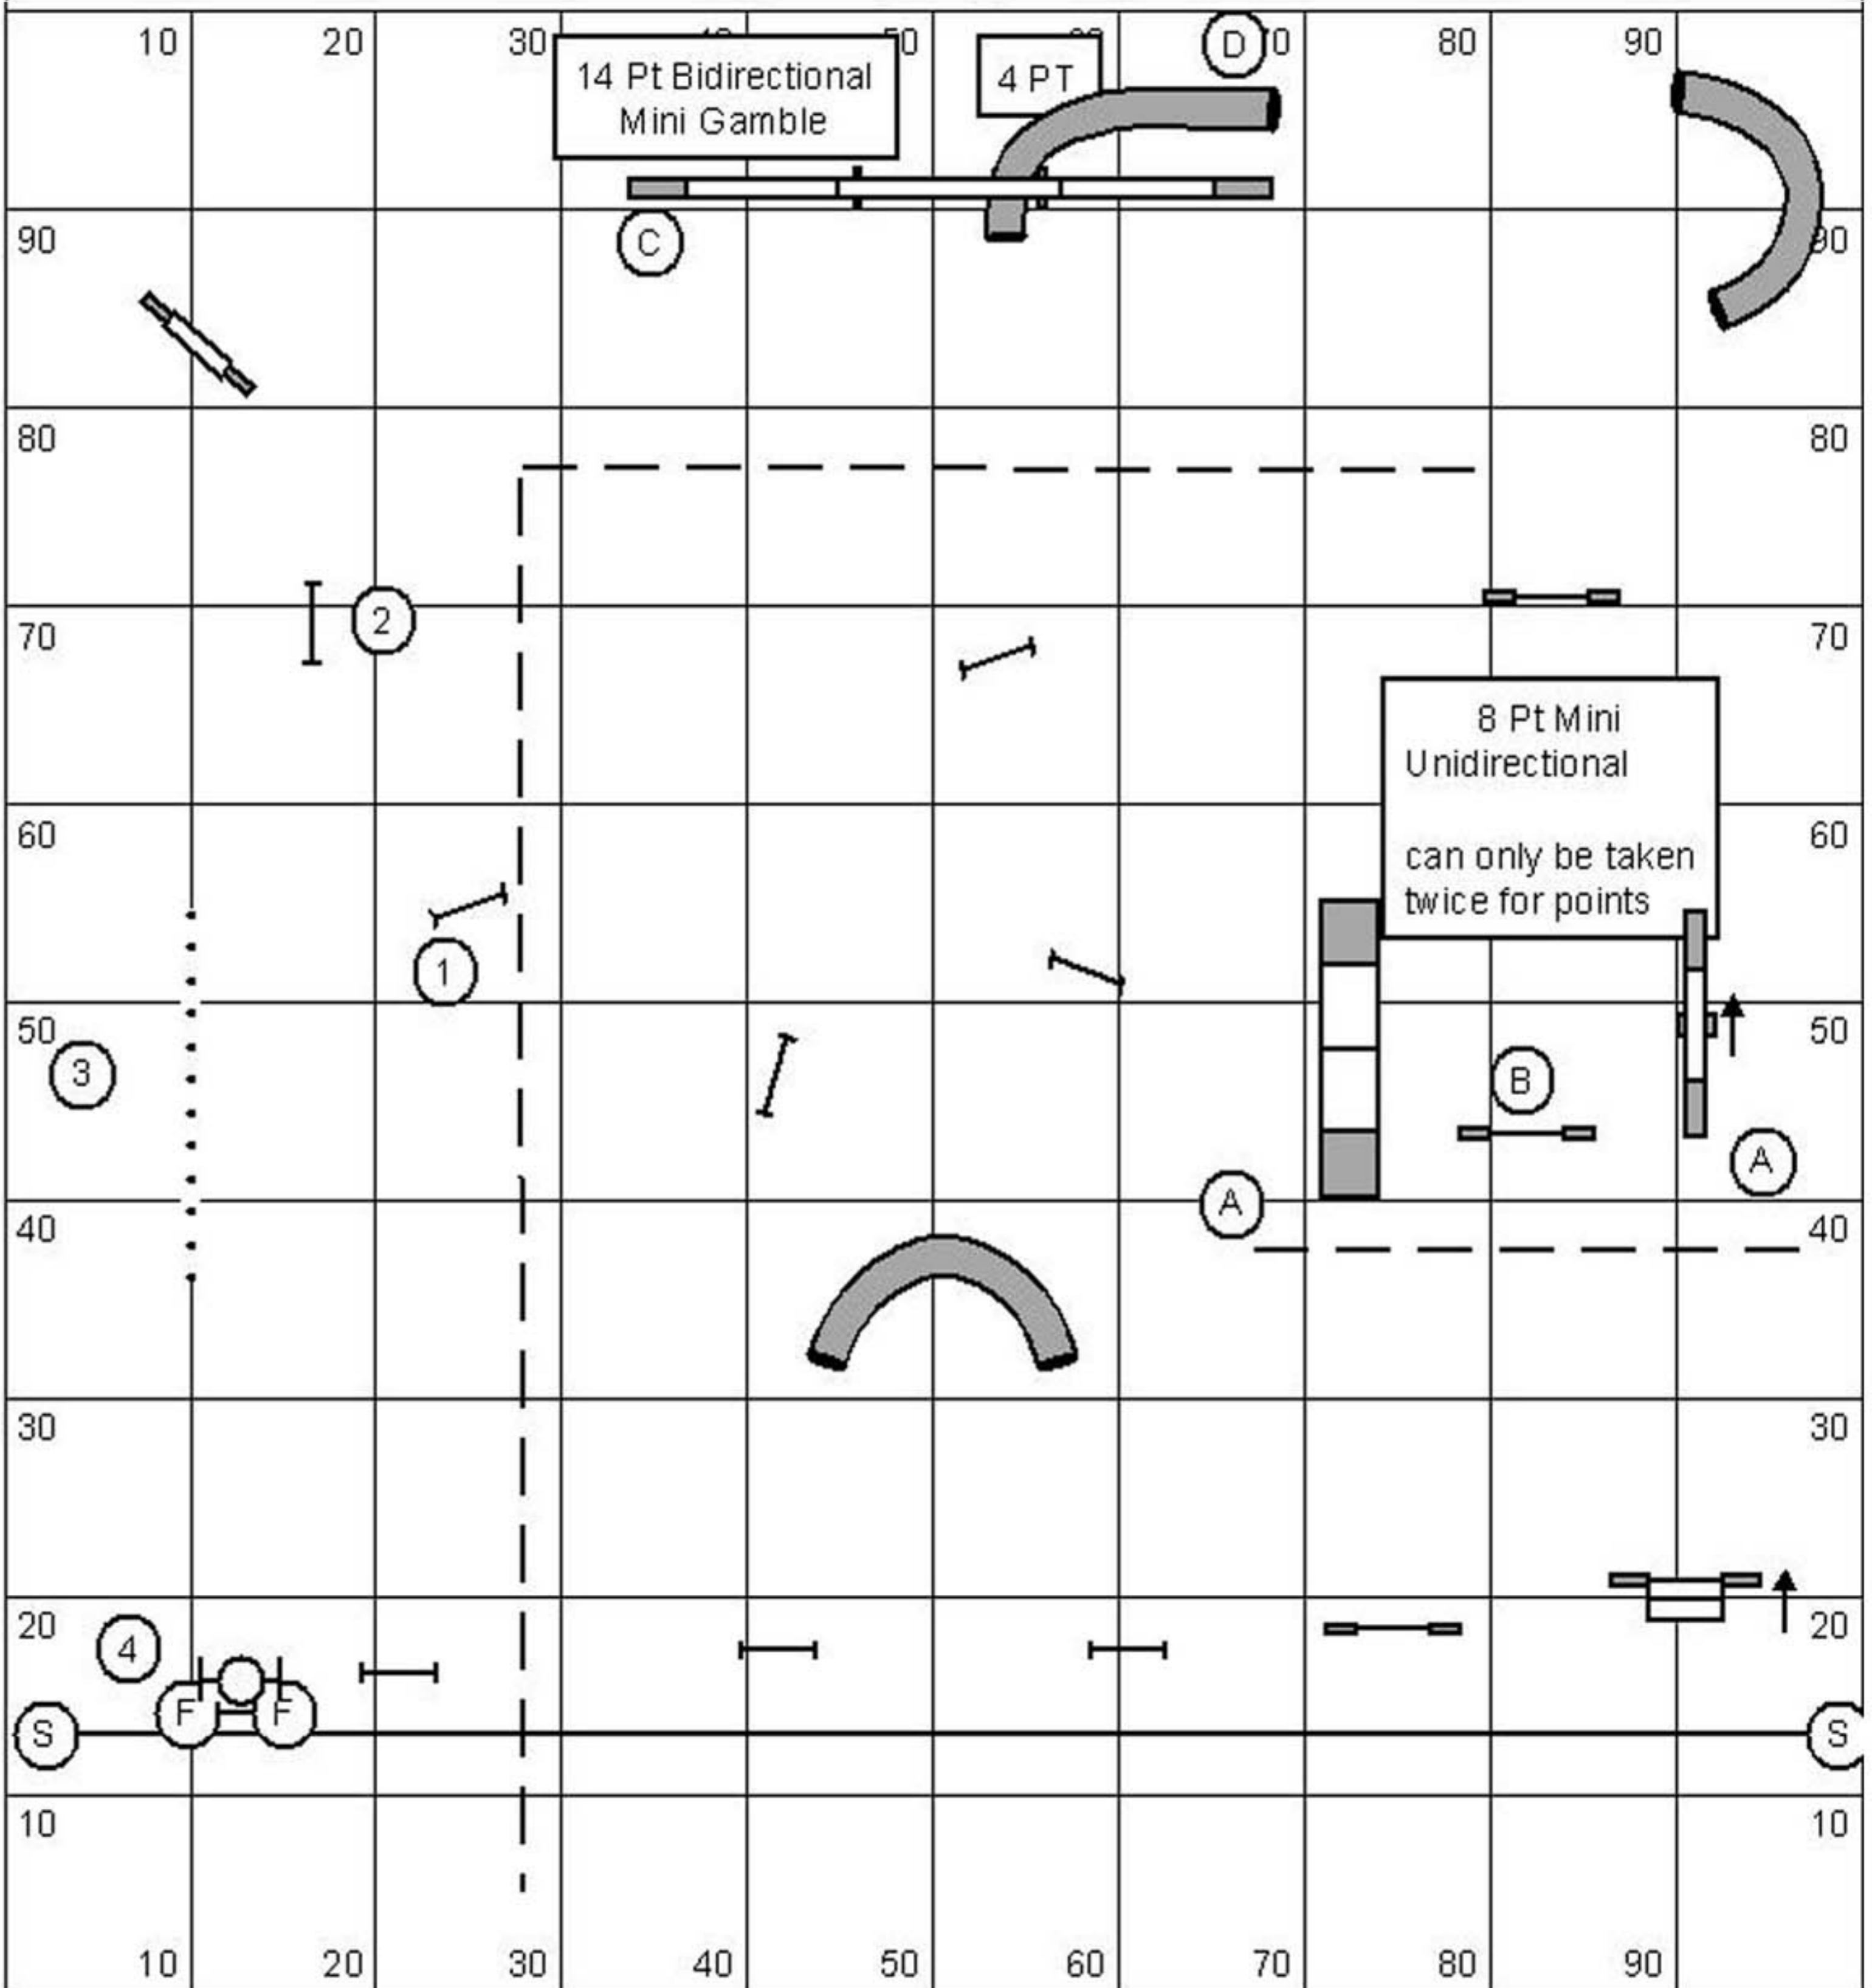

2009 AAC REGIONAL CHAMPIONSHIPS

GAMBLERS 2

DESIGNED BY: CAROLYN DOCKRILL

ONT-09

YARDS _____	OPEN <u>19</u> SEC	VETS <u>23</u> SEC
OPERNING 40 SEC	MINI <u>21</u> SEC	VETS <u>25</u> SEC