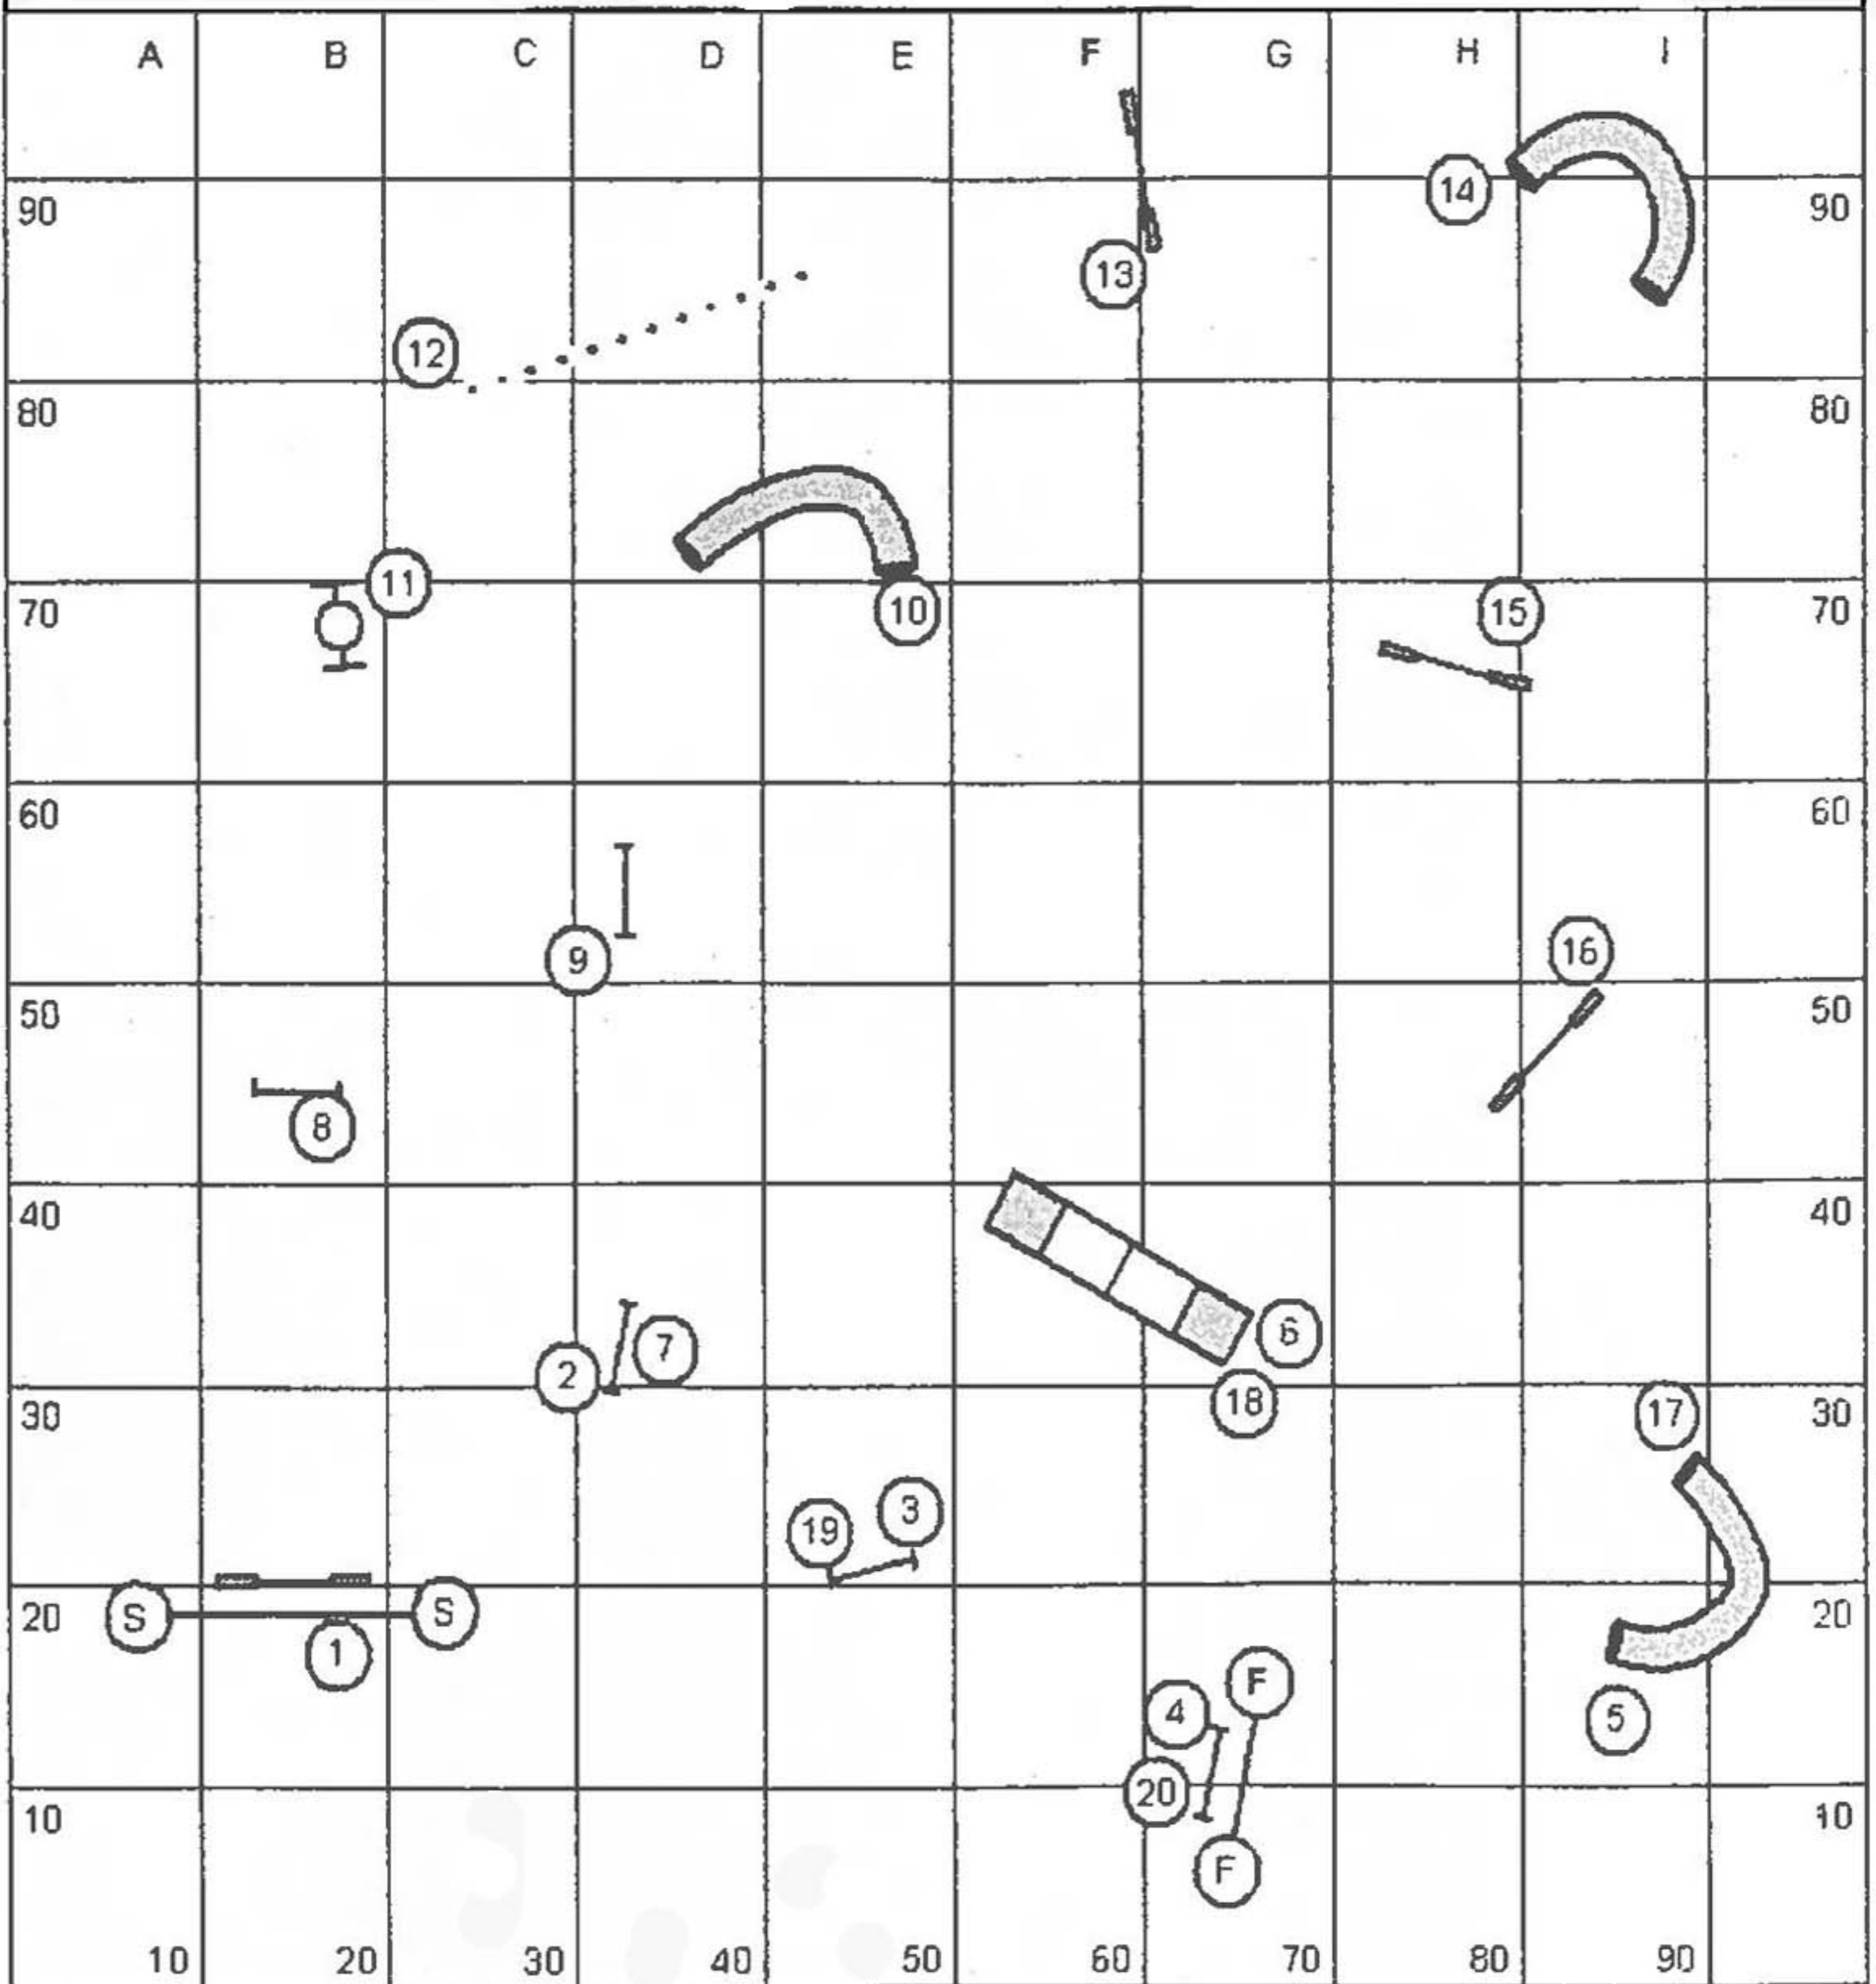

2009 AAC REGIONAL CHAMPIONSHIPS

DESIGNED BY: BARRY BECKNER

STEEPLECHASE

ONT-09

SCT Mini @ 3.8 = _____ SCT Open @ 4.1 = _____
Vet - Mini + 20% = _____ Vet - Open + 20% = _____