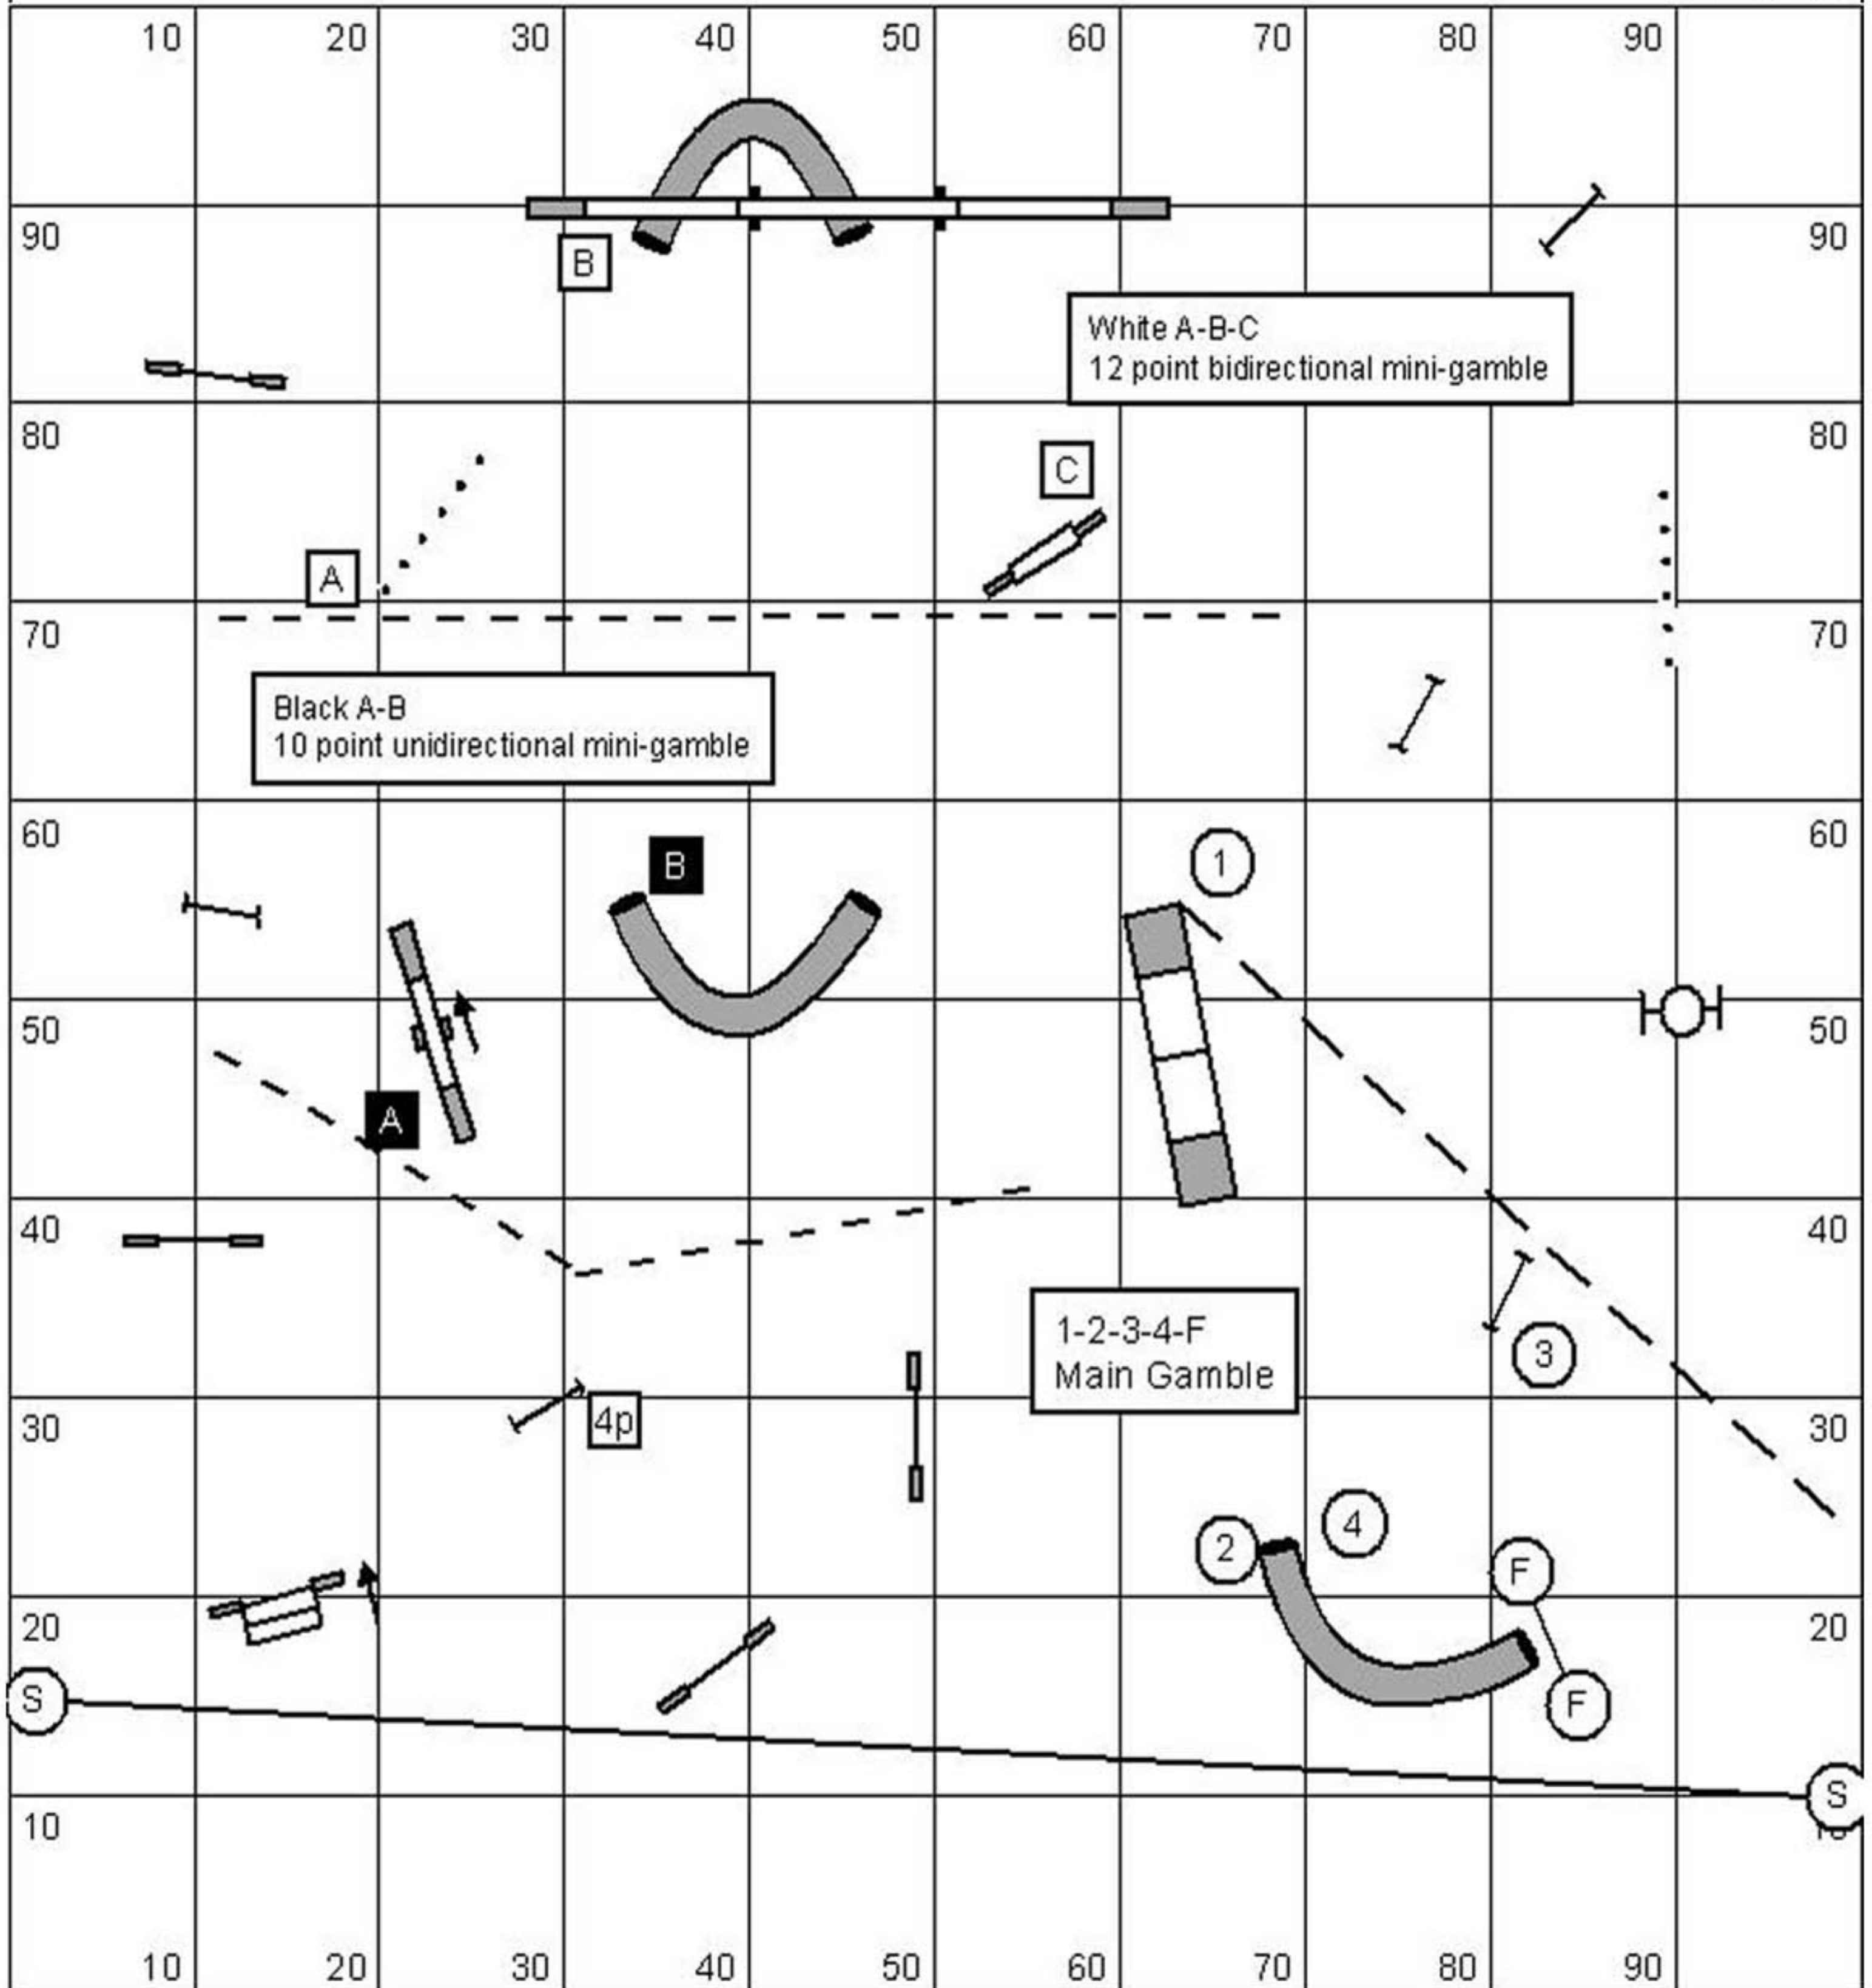

 MINI _____ **SEC**
 VETS _____ **SEC**

2009 AAC REGIONAL CHAMPIONSHIPS

GAMBLERS 1

DESIGNED BY: MATT BONNER

ONT-09

YARDS _____	OPEN	20	SEC	VETS	24	SEC
	OPERNING	40	SEC	VETS	26	SEC
	MINI	22	SEC			

2009 AAC REGIONAL CHAMPIONSHIPS