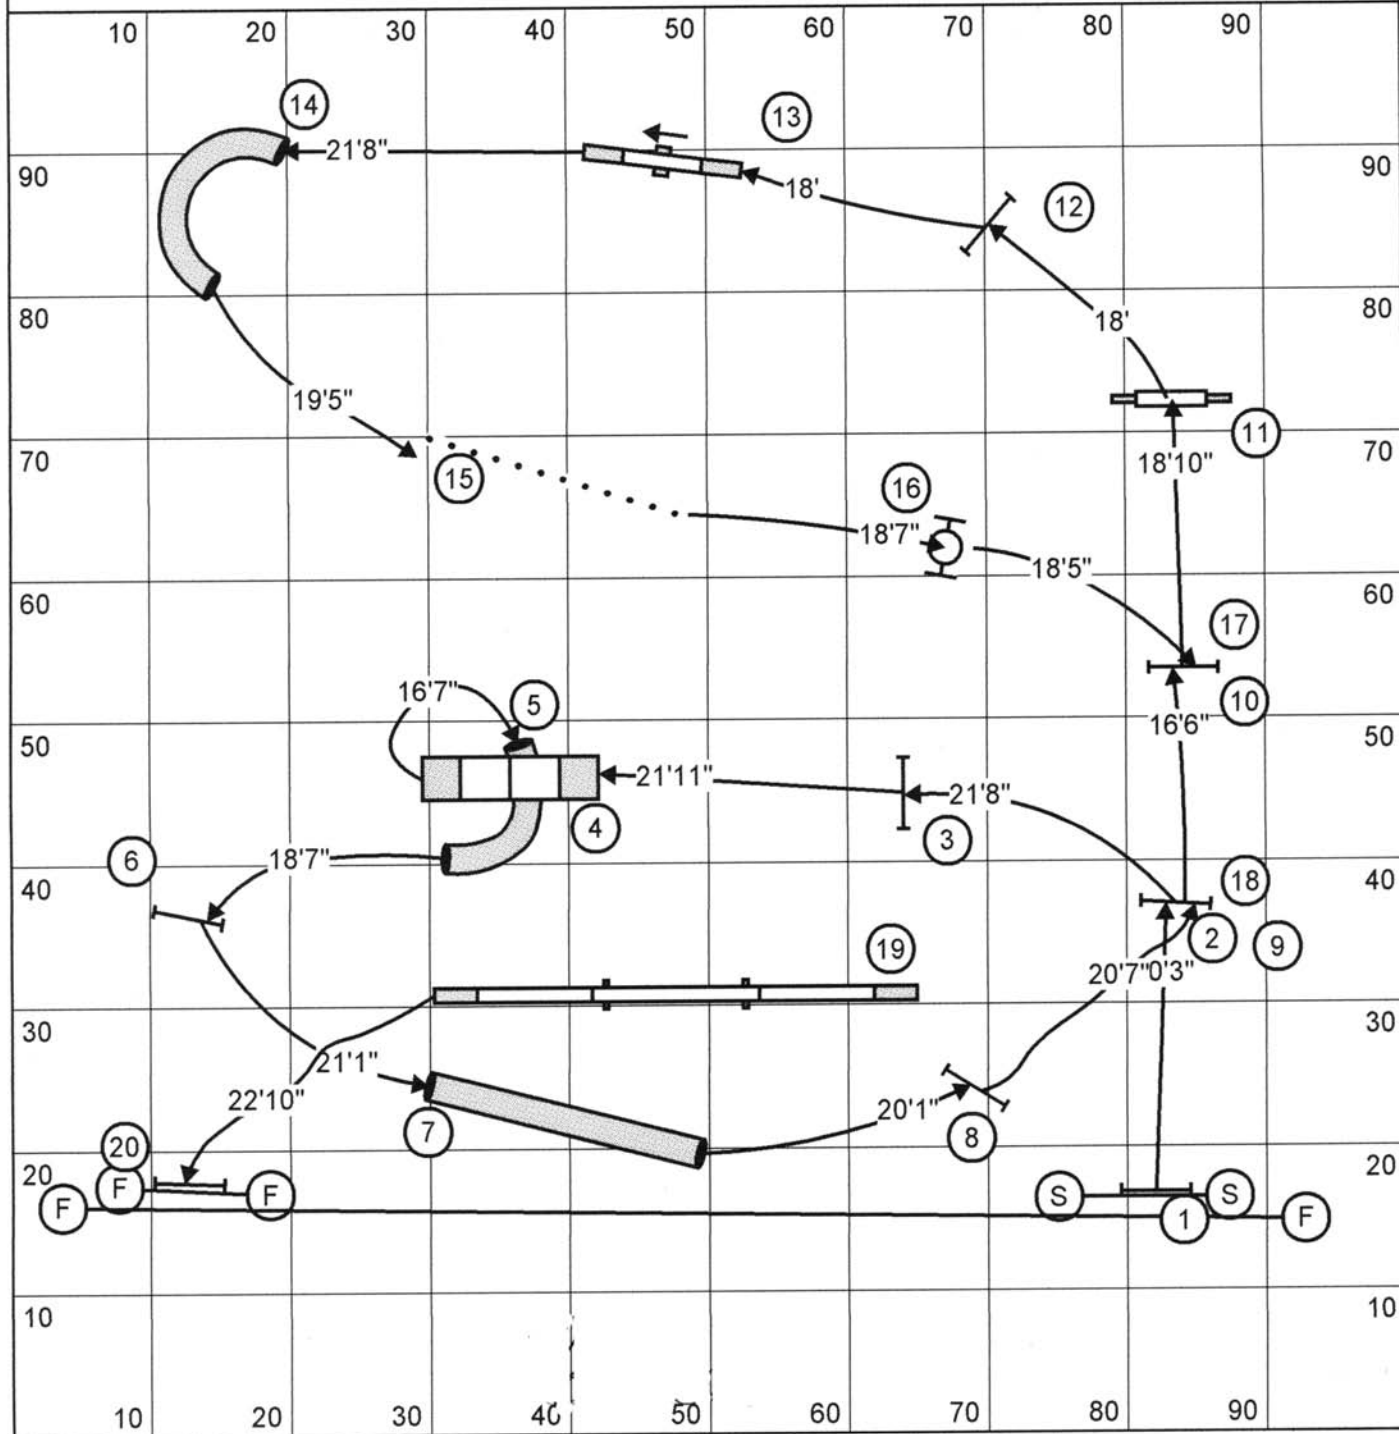

2009 AAC REGIONAL CHAMPIONSHIPS

STANDARD 2

Judge: Laurie Keith

Total Yards: 181

Yards/Second: mini 2.9 open 3.1

Times: Mini 62

Open 58

Mini Vet 74

Open Vet 70

QUE-09