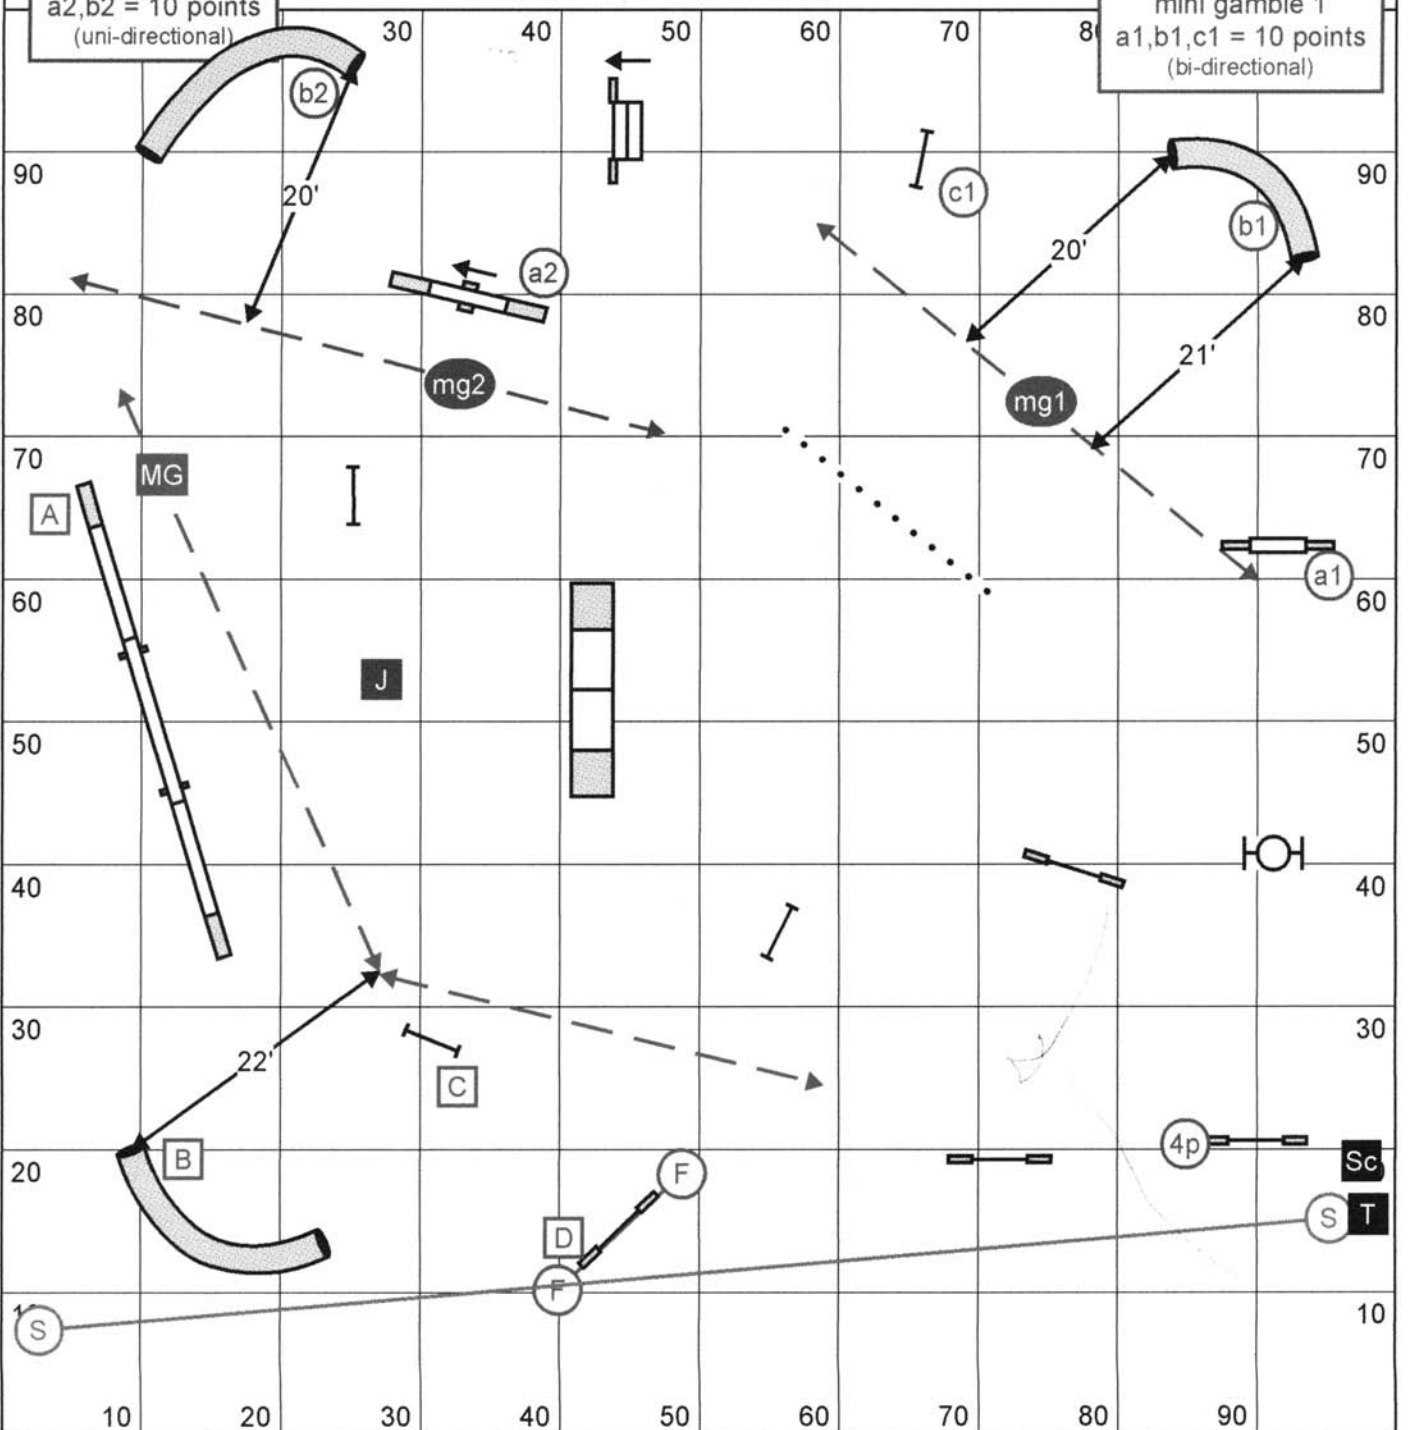

Open/Spec SCT (4.00y/s):

Mini/Spec SCT (3.71y/s)

OPEN REG & SPEC: 40 SEC @ 4.0 YPS

VET. 48 SEC

MINI REG & SPEC: 44 SEC @ 3.7 YPS

VET. 53 SEC

JUNE 20 2009

2009 AAC REGIONAL CHAMPIONSHIPS
 designed by: Case Laan

designed by: Cindy Swiney

judged by: _____

QUE-09

mini gamble 2
a2,b2 = 10 points
(uni-directional)

mini gamble 1
a1,b1,c1 = 10 points
(bi-directional)

SCT = 40 sec
Main Gamble = A,B,C,D

Open GT = 20 Sec Mini GT = 22 Sec
Open Vet GT = 24 Sec Mini Vet GT = 26 Sec