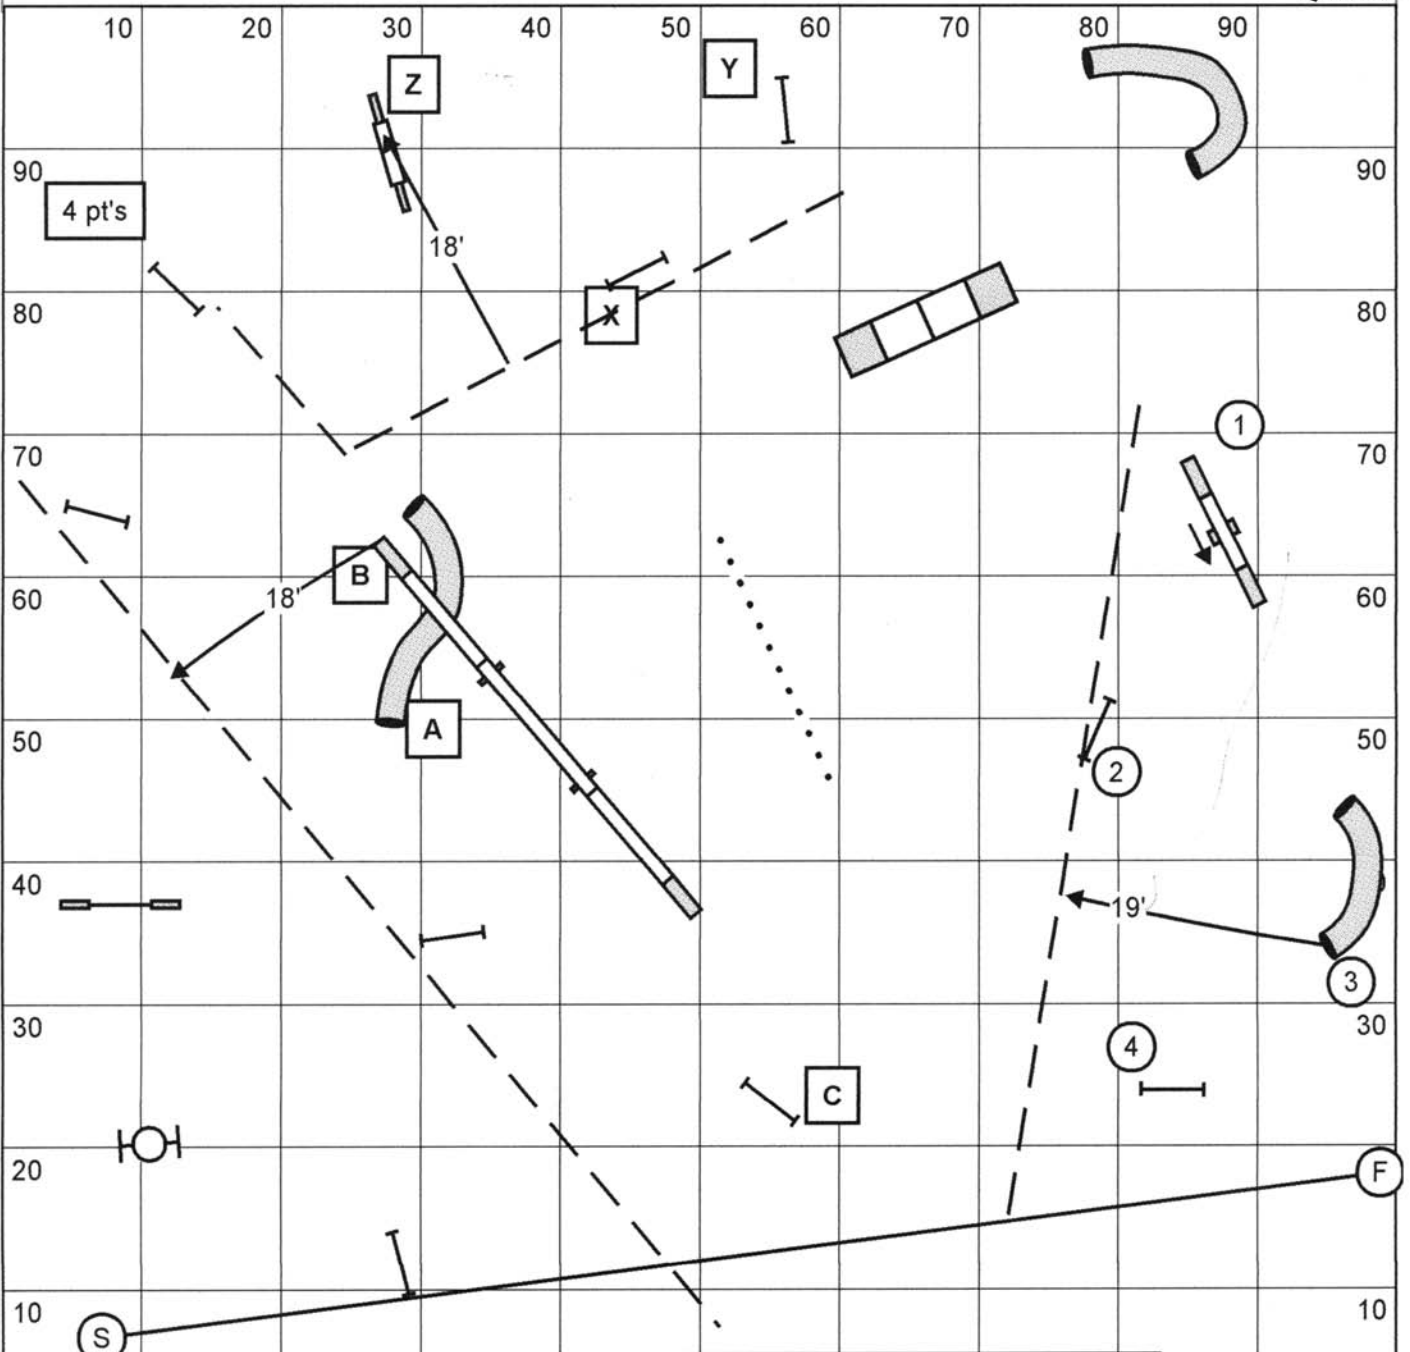

2009 AAC REGIONAL CHAMPIONSHIPS

GAMBLERS 2

QUE-09

Mini Gambles:
A,B,C (bi-directional) 12 pt's
X,Y,Z (sequence is bi-directional, jumps may be taken in any direction) 8 pt's

90
JUNE 21 2009

White-gamblers 102

Opening: 40 sec's

Closing: open: 19 sec's; vet's: 23 sec's
mini: 21 sec's; vet's: 25 sec's