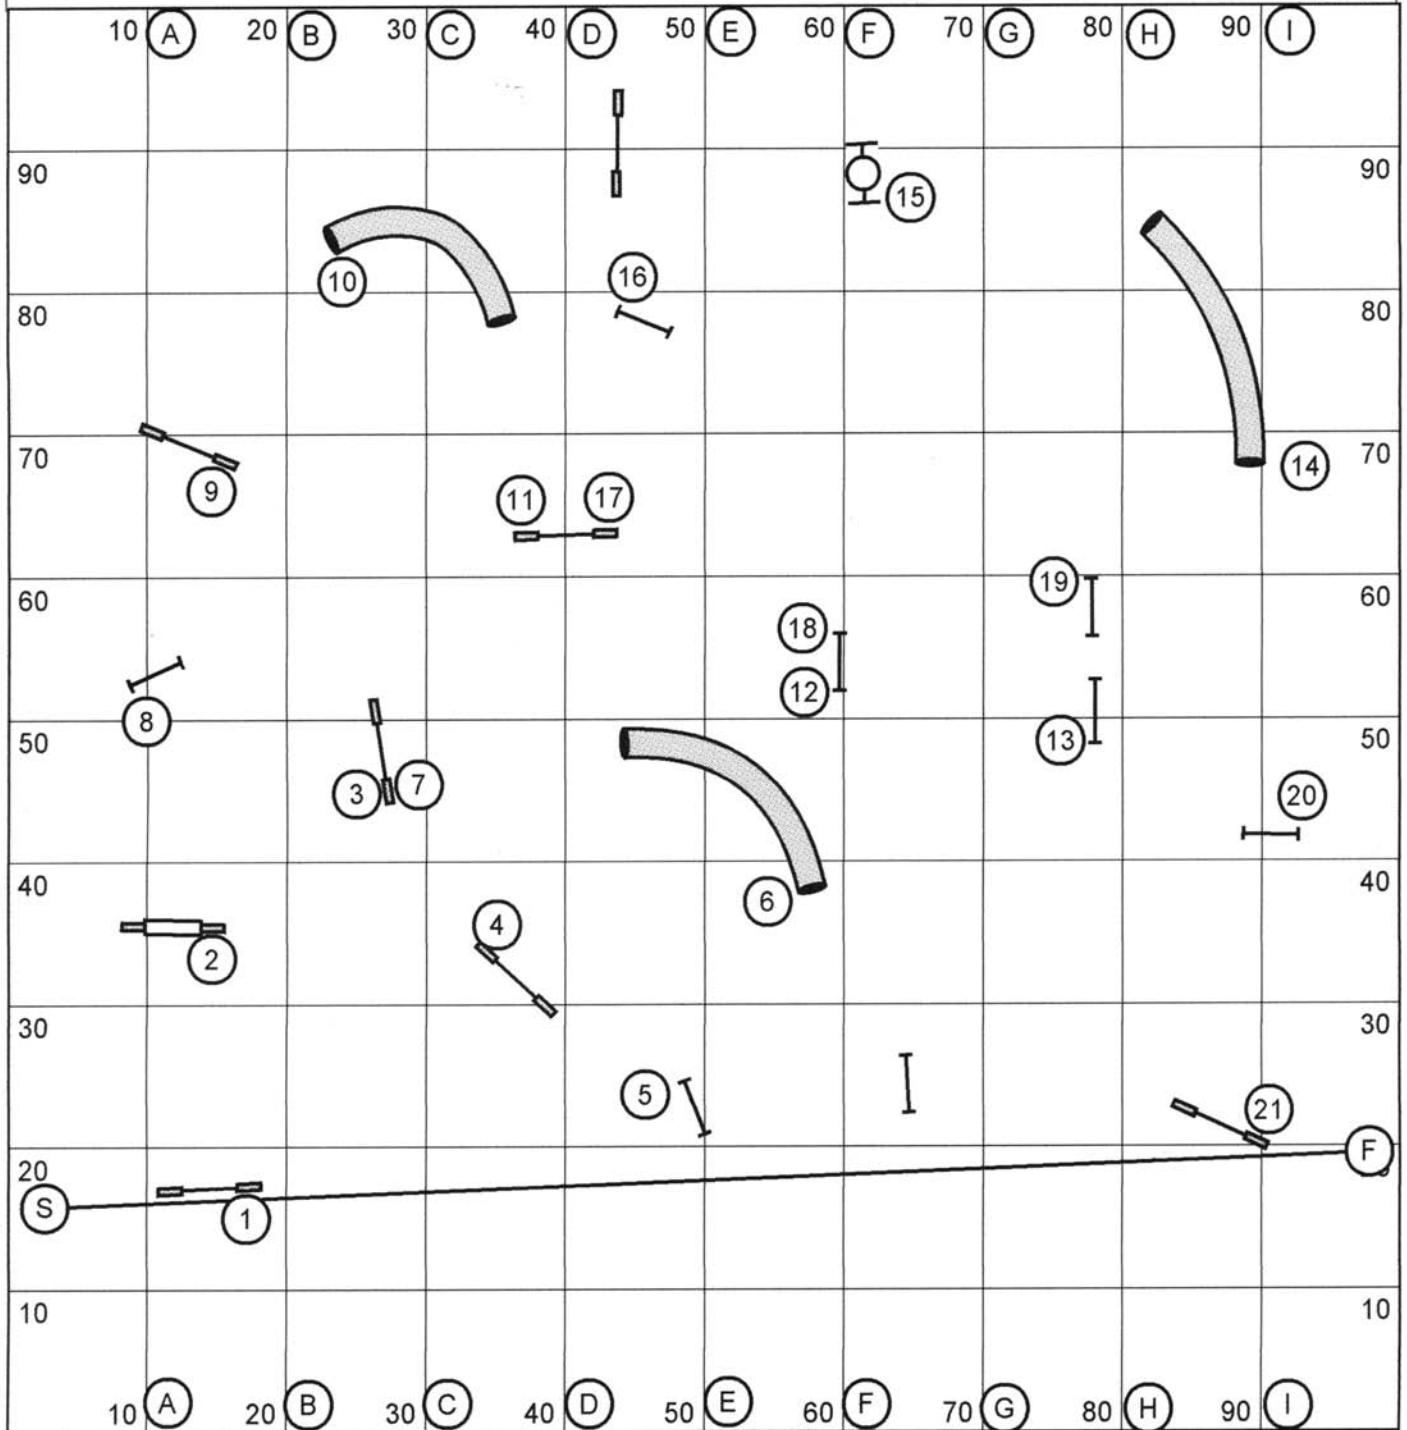

2009 AAC REGIONAL CHAMPIONSHIPS

JUMPERS 1

Jumpers - Darcy Bennett

QUE-09

161 YARDS

Open/Spec SCT (4.00y/s):

Mini/Spec SCT (3.71y/s)

OPEN REG & SPEC: 40 SEC @ 4.0 YPS

VET. 48 SEC

MINI REG & SPEC: 44 SEC @ 3.7 YPS

VET. 53 SEC

JUNE 20 2009