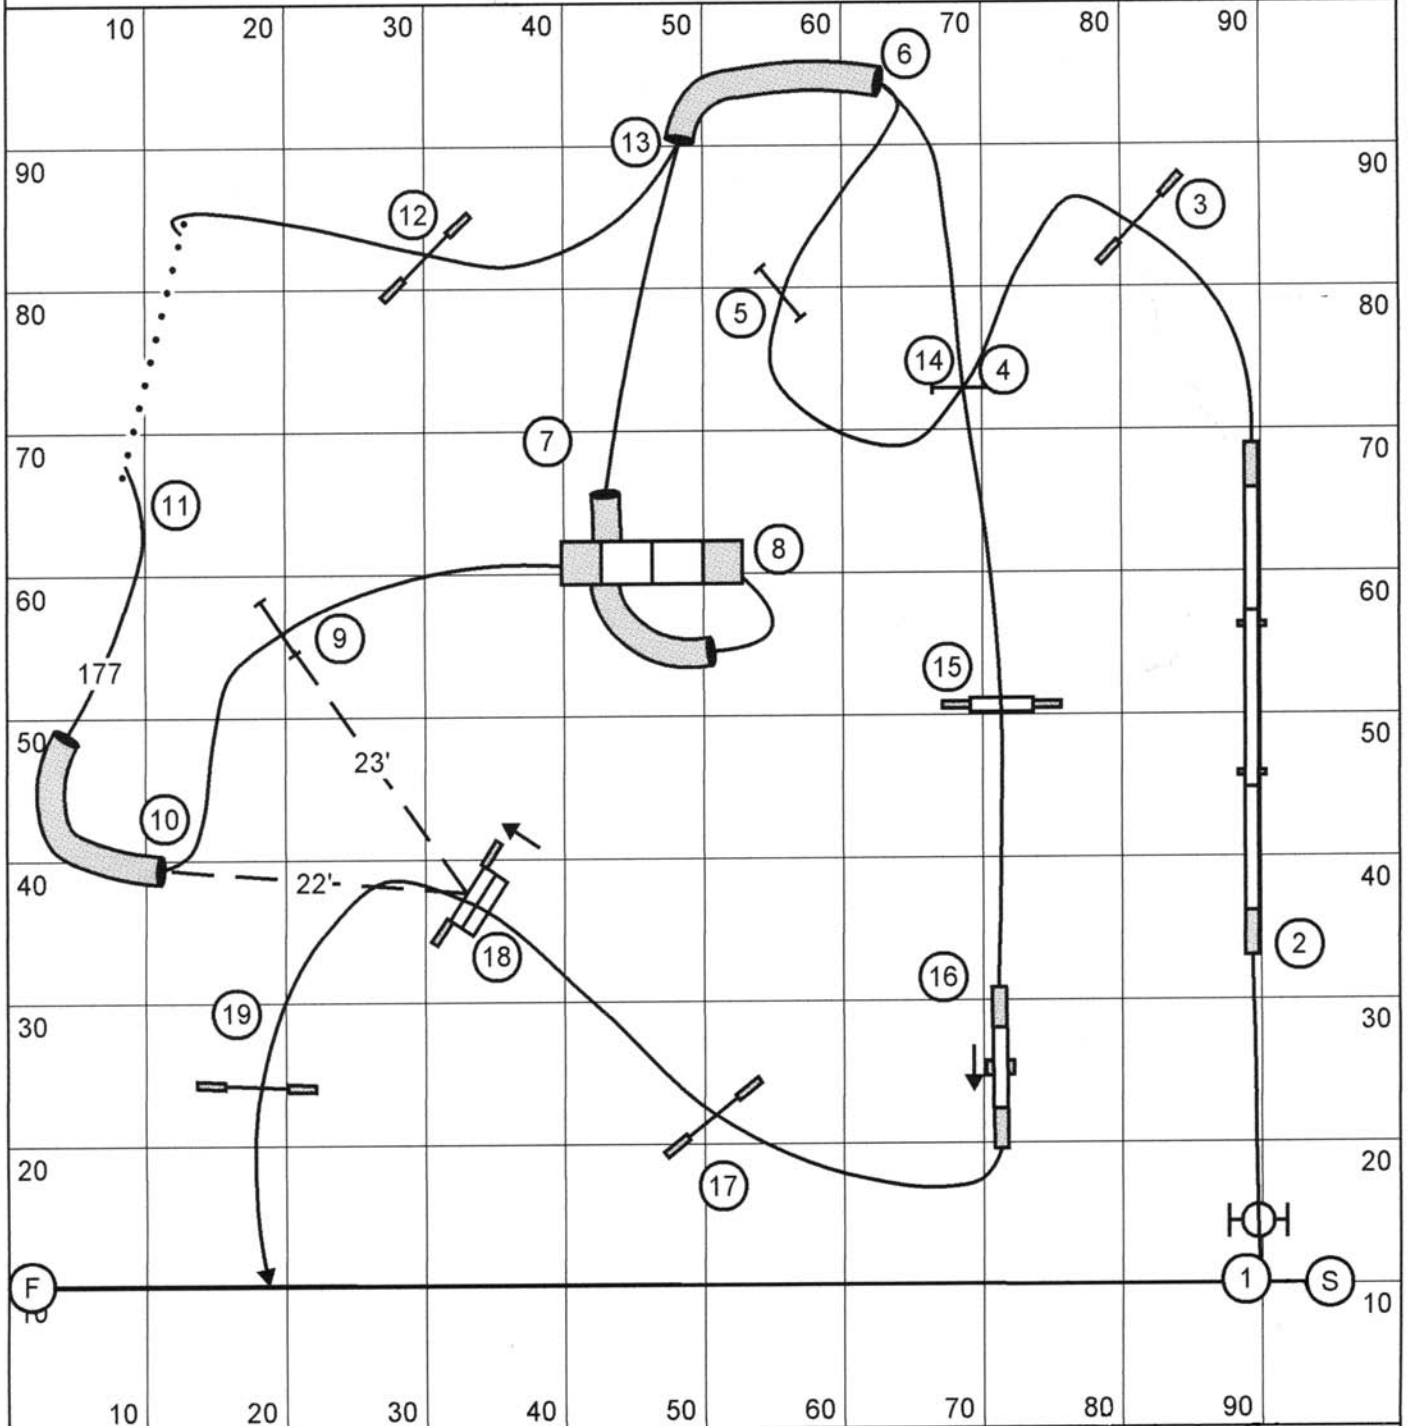

2009 AAC REGIONAL CHAMPIONSHIPS

STANDARD 1

Judge: Kim Collins

QUE-09

196 yards

Open @ 3.0 = 65 sec

Mini @ 2.9 = 68 sec

Vets 78 sec

Vets 82 sec

2009 AAC REGIONAL CHAMPIONSHIPS

STANDARD 2

Judge: Laurie Keith

Total Yards: 181

Yards/Second: mini 2.9 open 3.1

Times: Mini 62

Open 58

Open/Spec SCT (4.00y/s):

Mini/Spec SCT (3.71y/s)

OPEN REG & SPEC: 40 SEC @ 4.0 YPS

VET. 48 SEC

MINI REG & SPEC: 44 SEC @ 3.7 YPS

VET. 53 SEC

JUNE 20 2009

2009 AAC REGIONAL CHAMPIONSHIPS
 designed by: Case Laan