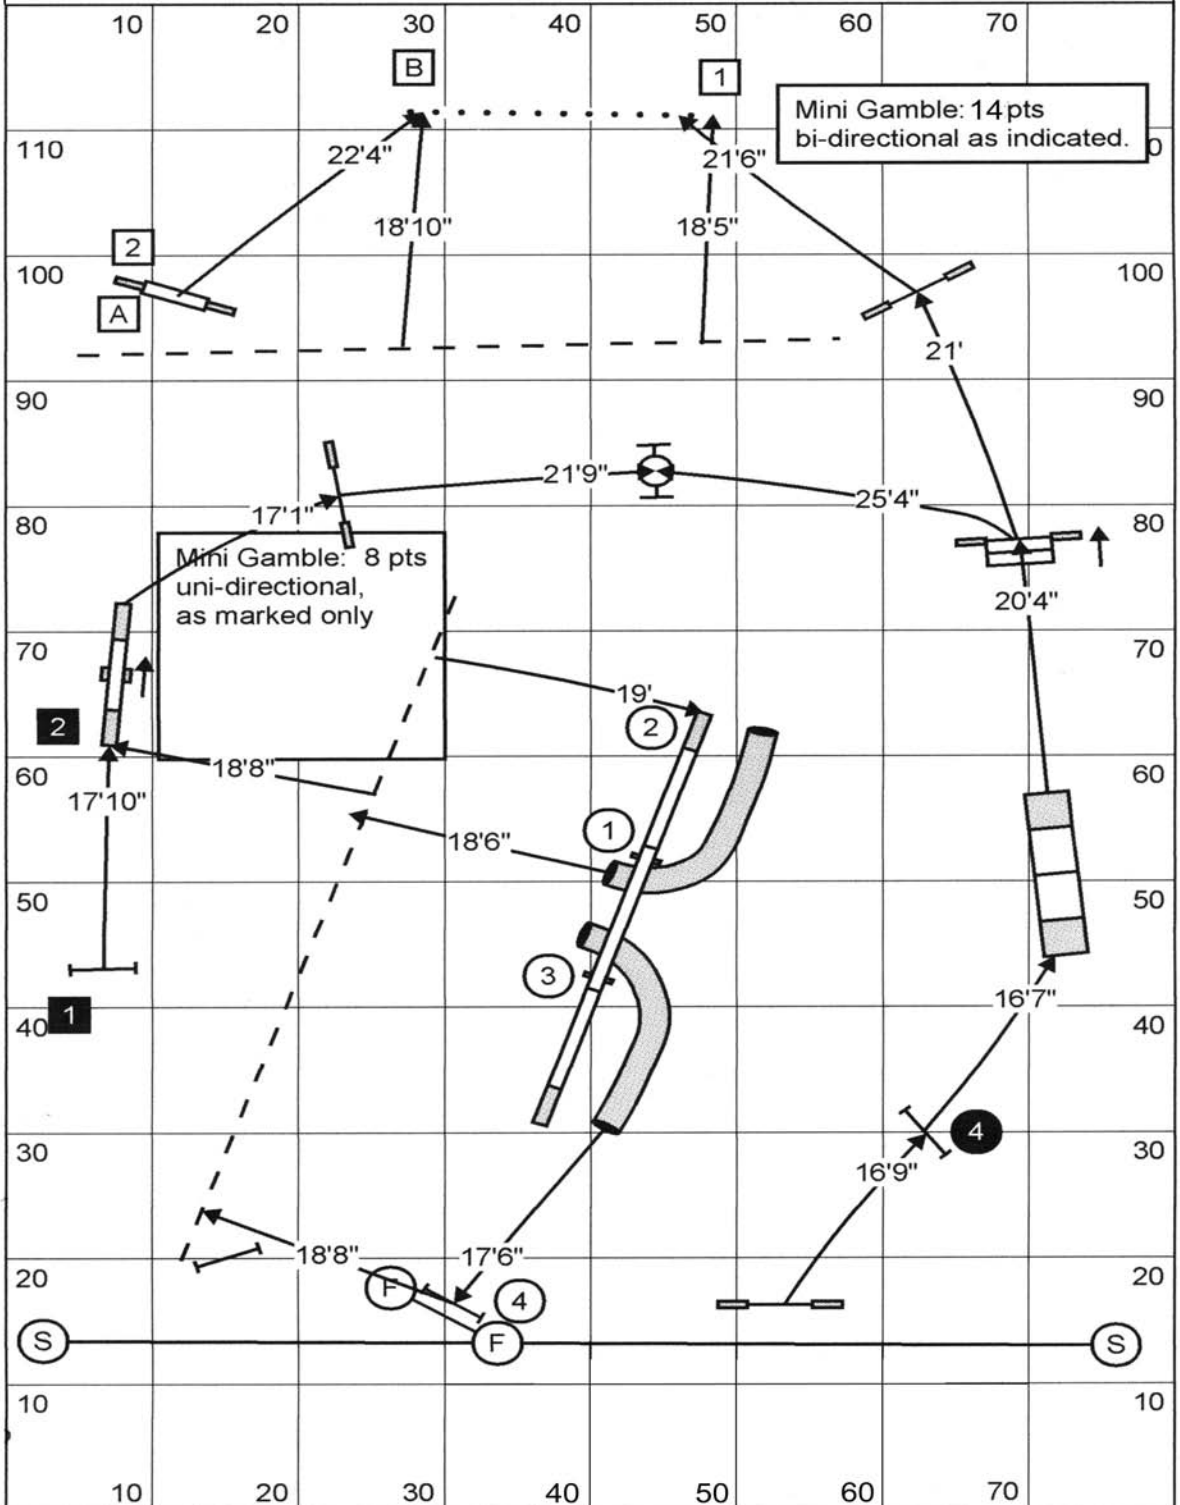

JUMPERS 1

AAC REGIONALS 2009

MB/SK-09

mini 3.7 yps, open 4.1 yps
add 20 % for vets

JUMPERS 2

AAC REGIONALS 2009

Judge John Willis

MB/SK-09

Jumpers 2 157 yds SCT: Open 4.0 39 sec Mini 3.8 41 sec
 Designed by: Gerry Sloan Vet Open 47 sec Vet Mini 49 sec

All dogs have :40 in opening Closing
 Open :20, Mini :22 Open Vets: 24 Mini Vets :26