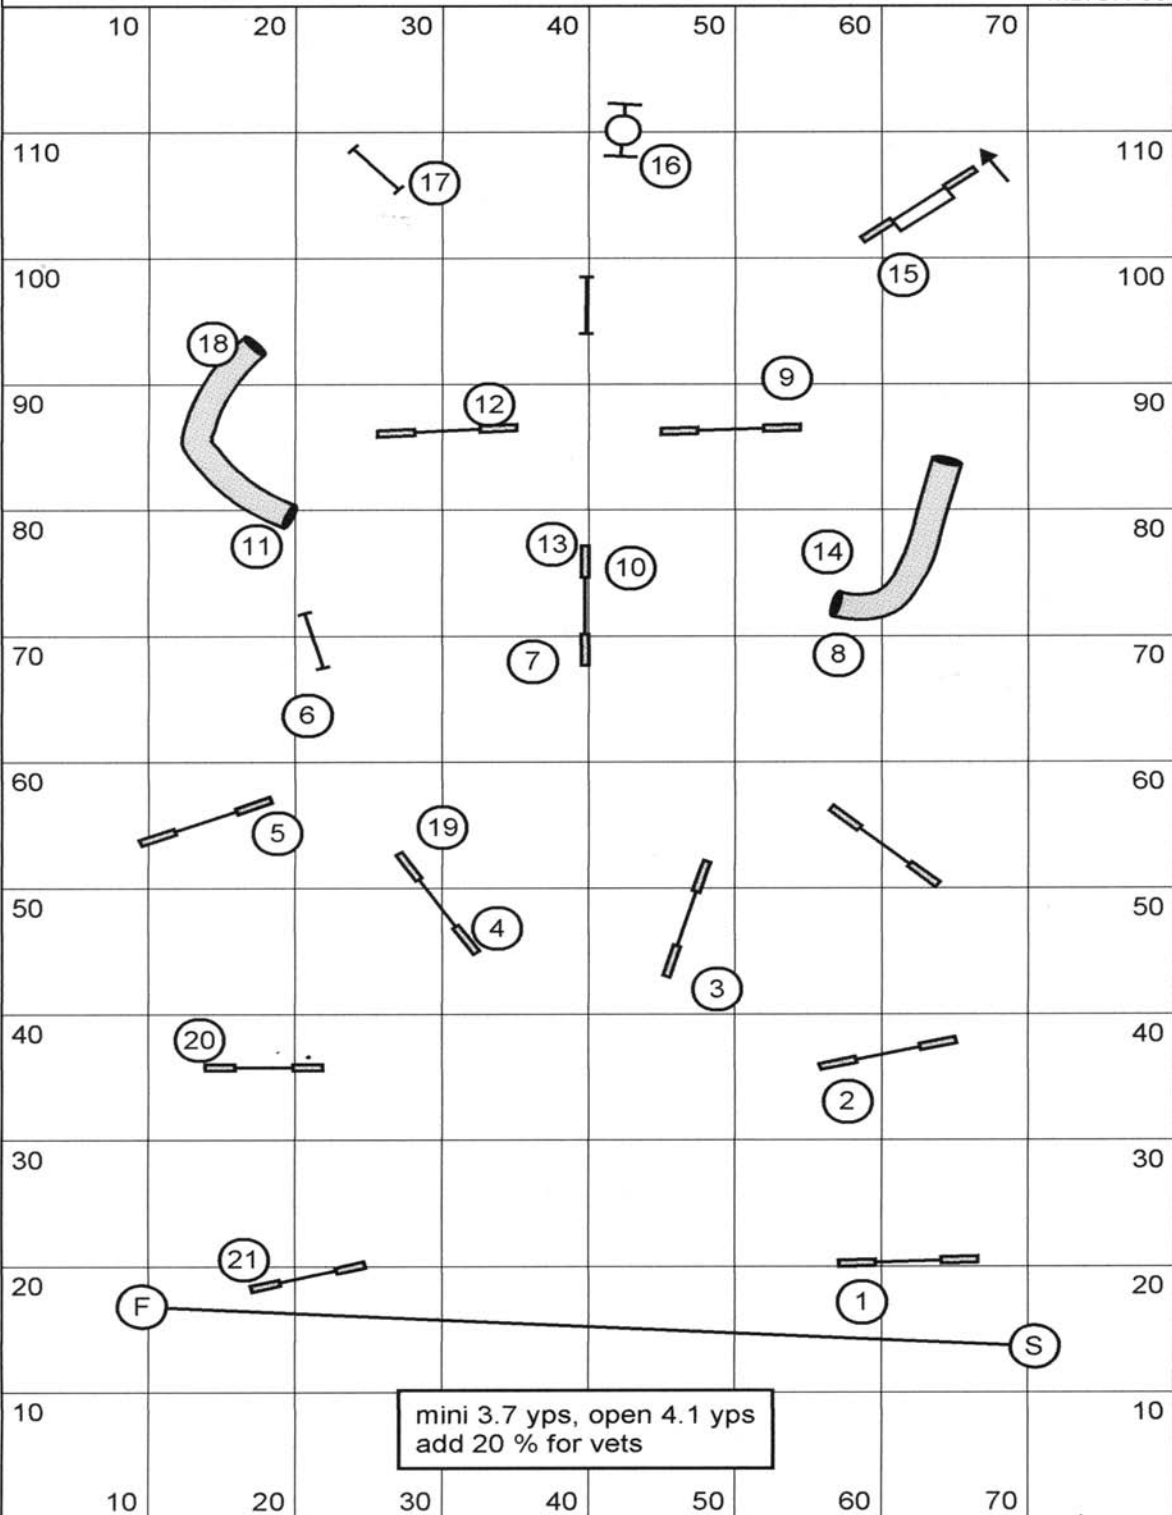

JUMPERS 1

AAC REGIONALS 2009

MB/SK-09

mini 3.7 yps, open 4.1 yps
add 20 % for vets

JUMPERS 2

AAC REGIONALS 2009

Judge John Willis

MB/SK-09

Jumpers 2 157 yds SCT: Open 4.0 39 sec Mini 3.8 41 sec
 Designed by: Gerry Sloan Vet Open 47 sec Vet Mini 49 sec

All dogs have :40 in opening Closing
 Open :20, Mini :22 Open Vets: 24 Mini Vets :26