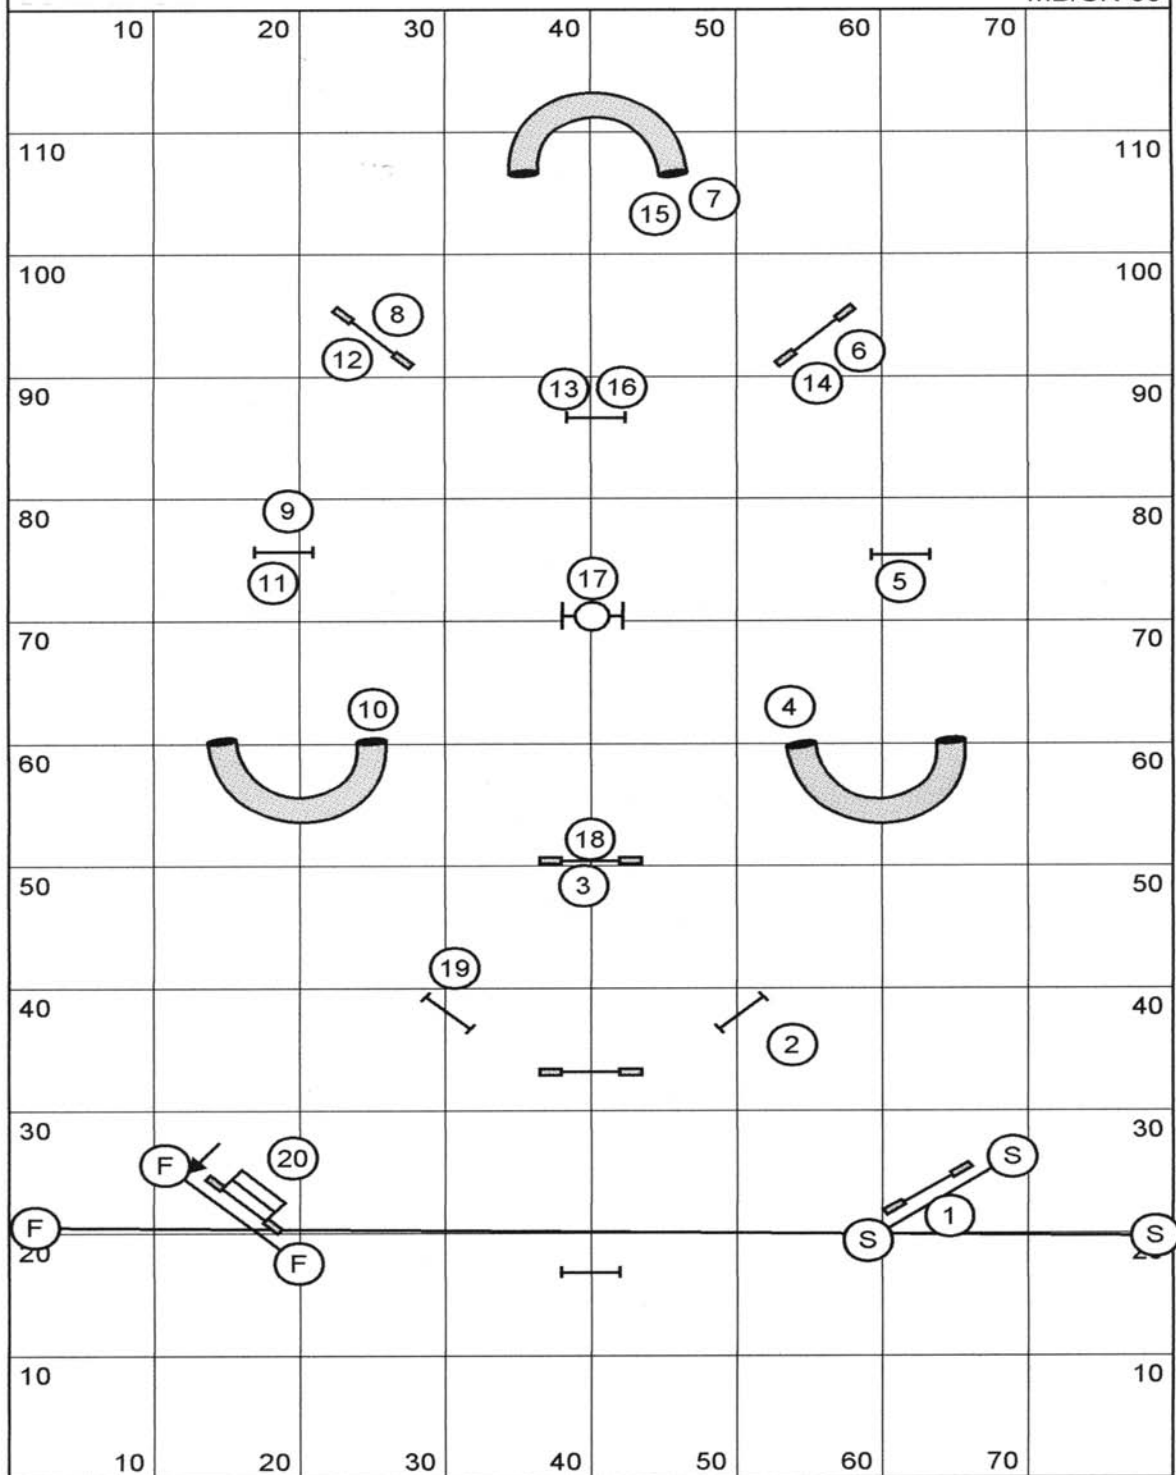

JUMPERS 1

AAC REGIONALS 2009

MB/SK-09

mini 3.7 yps, open 4.1 yps
add 20 % for vets

JUMPERS 2

AAC REGIONALS 2009

Judge John Willis

MB/SK-09

Jumpers 2 157 yds SCT: Open 4.0 39 sec Mini 3.8 41 sec
 Designed by: Gerry Sloan Vet Open 47 sec Vet Mini 49 sec

All dogs have :40 in opening Closing
 Open :20, Mini :22 Open Vets: 24 Mini Vets :26