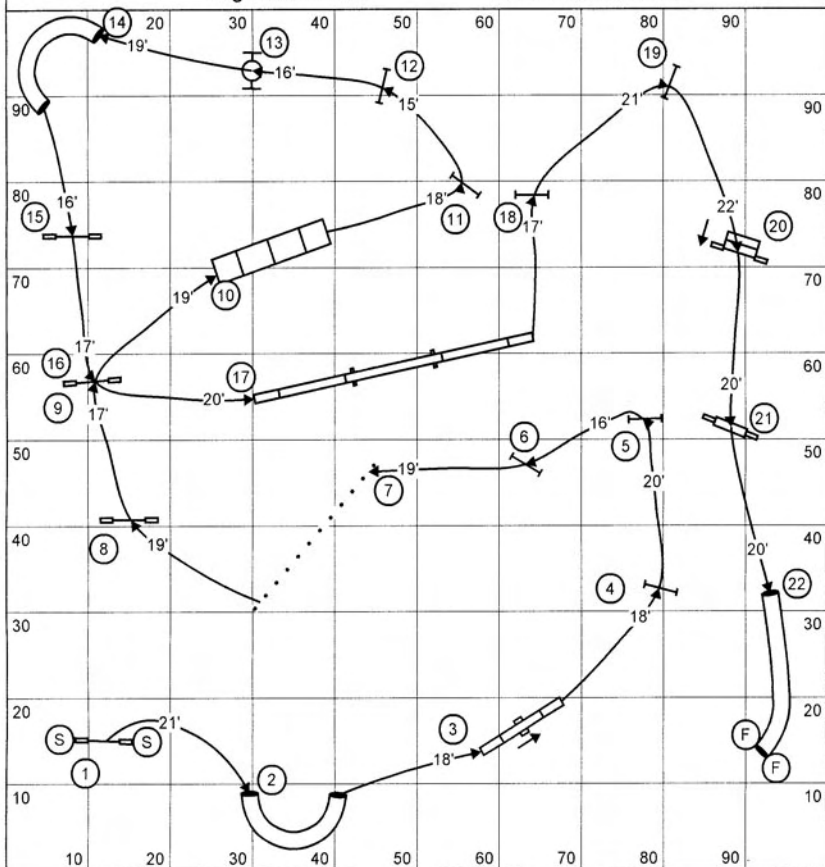

Lehmann - Jumpers - 102 -

Open 4.1 yps, Mini 3.7 yps

143 Yards

Open 35 Sec.

Mini 39 Sec.

Open Vet 42 Sec.

Mini Vet 47 Sec.

2011

Regionals course

Dionne Standard 102

Designed by Claude Dionne

Course : 180 yards

Mini : 2,9 y/s

62

Open : 3,1 y/s

54Vétérans mini : 74Vétérans Open : 70

Juge/Judge : Marie-Noëlle Côté
Regional Standard course 102

2011

187 Yards

STANDARD 2 (REGIONAL)

OPEN; 3.1 y/s; 60 sec.

MINI; 2.85 y/s; 66 sec.

NET; 72 sec.

NET; 79 sec.