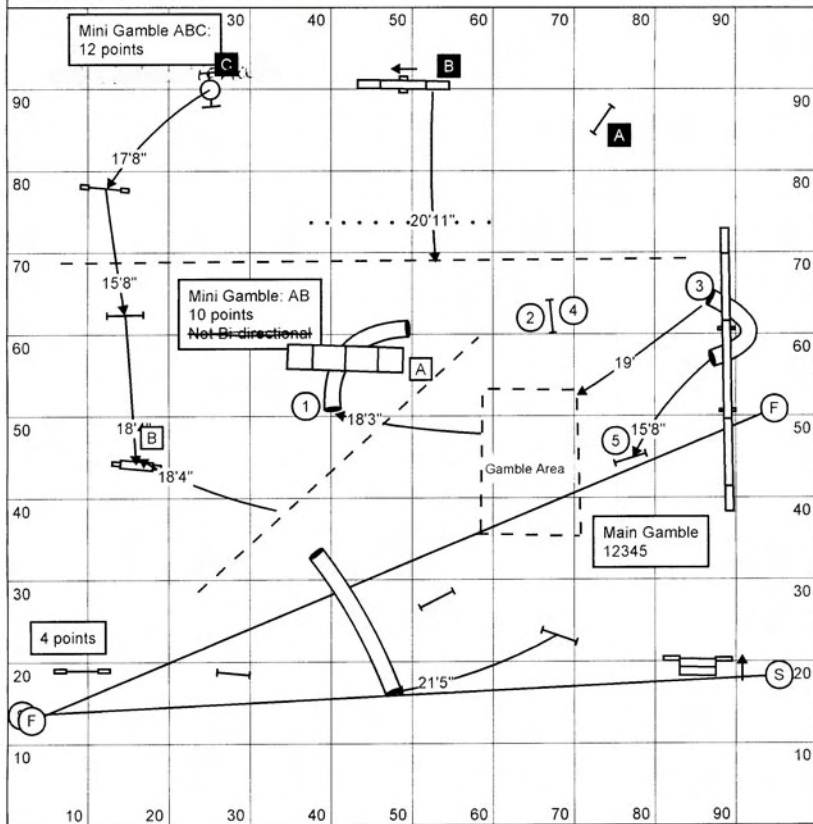

Regionals 2010

Judged By:

Designed By: Cheryl Newmar

2011 Regional Gamblers 101

Opening: 40 secs

Gamble times:

Mini: 21 secs

Open: 19 secs

Mini Vets: 25 secs

Open Vets: 23 secs