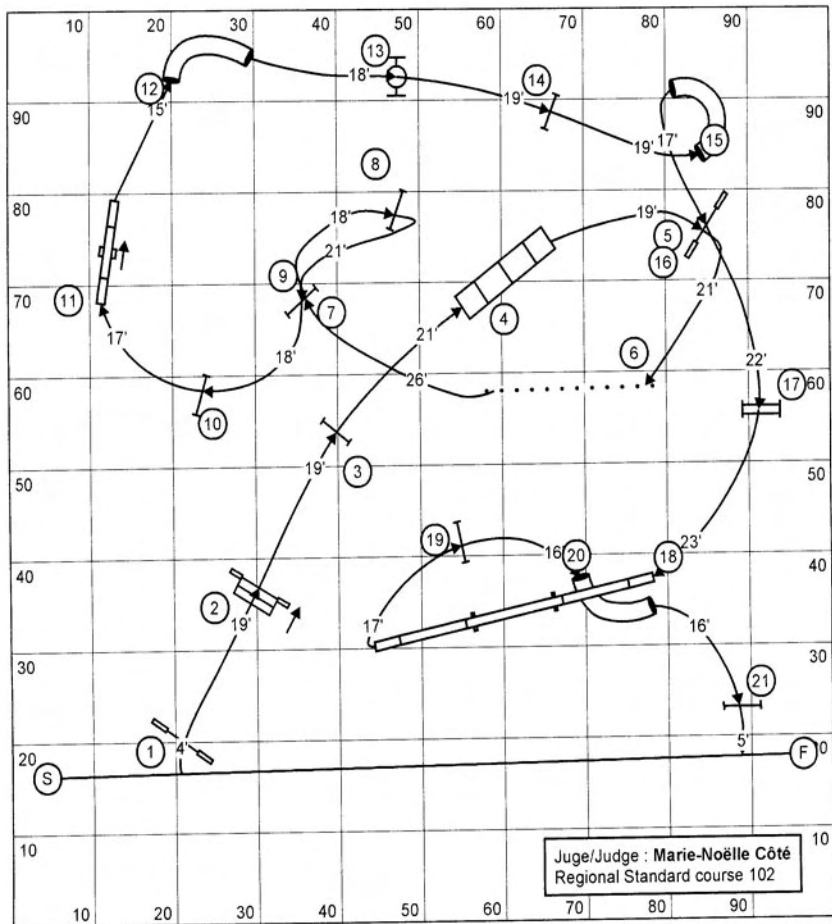

Lehmann - Jumpers - 102 -

Open 4.1 yps, Mini 3.7 yps

143 Yards

Open 35 Sec.

Mini 39 Sec.

Open Vet 42 Sec.

Mini Vet 47 Sec.

2011

Regionals course

Dionne Standard 102

Designed by Claude Dionne

Course : 180 yards

Mini : 2,9 y/s

62

Open : 3,1 y/s

54Vétérans mini : 74Vétérans Open : 70

Juge/Judge : Marie-Noëlle Côté
Regional Standard course 102

2011

187 Yards

STANDARD 2 (REGIONAL)

OPEN; 3.1 y/s; 60 sec.

MINI; 2.85 y/s; 66 sec.

NET; 72 sec.

NET; 79 sec.