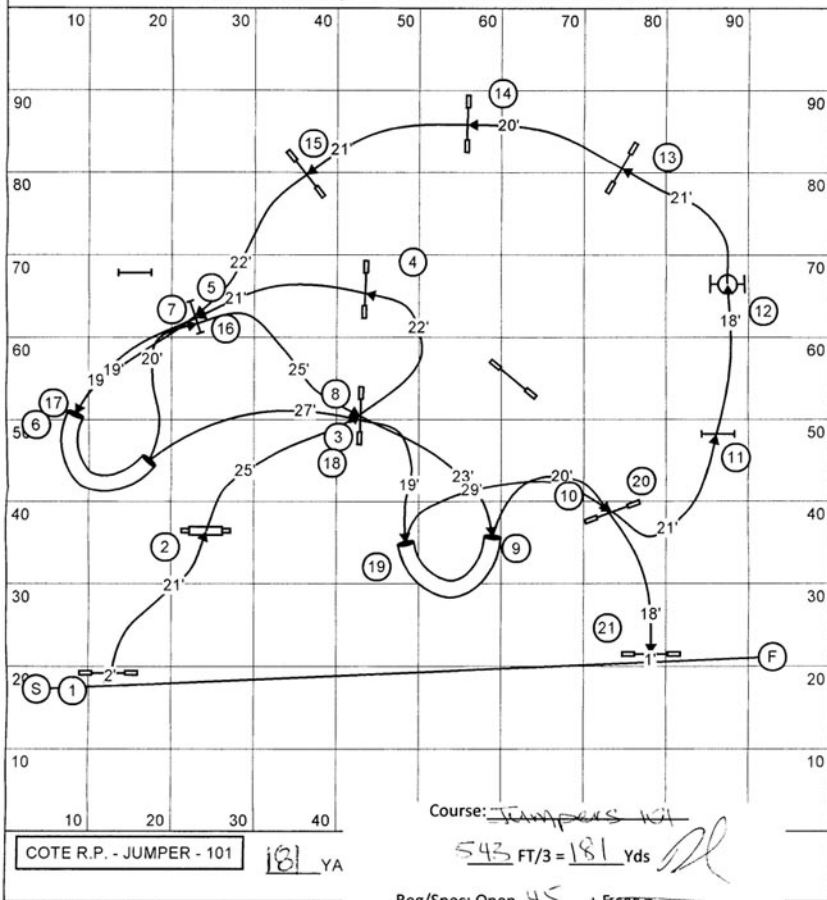

Mini Vets: 25 secs

Open Vets: 23 secs

2011

REGIONAL PROGRAM,

DESIGN: ROGER-PIERRE CÔTÉ

COTE R.P. - JUMPER - 101

181 YA

2011

Lehmann - Jumpers - 102 -

Open 4.1 yps, Mini 3.7 yps

143 Yards

Open 35 Sec.

Mini 39 Sec.

Open Vet 42 Sec.

Mini Vet 47 Sec.

2011

Regionals course

Dionne Standard 102

Designed by Claude Dionne

Course : 180 yards

Mini : 2,9 y/s

62

Open : 3,1 y/s

54Vétérans mini : 74Vétérans Open : 70

Juge/Judge : Marie-Noëlle Côté
Regional Standard course 102

2011

187 Yards

STANDARD 2 (REGIONAL)

OPEN; 3.1 y/s; 60 sec.

MINI; 2.85 y/s; 66 sec.

NET; 72 sec.

NET; 79 sec.