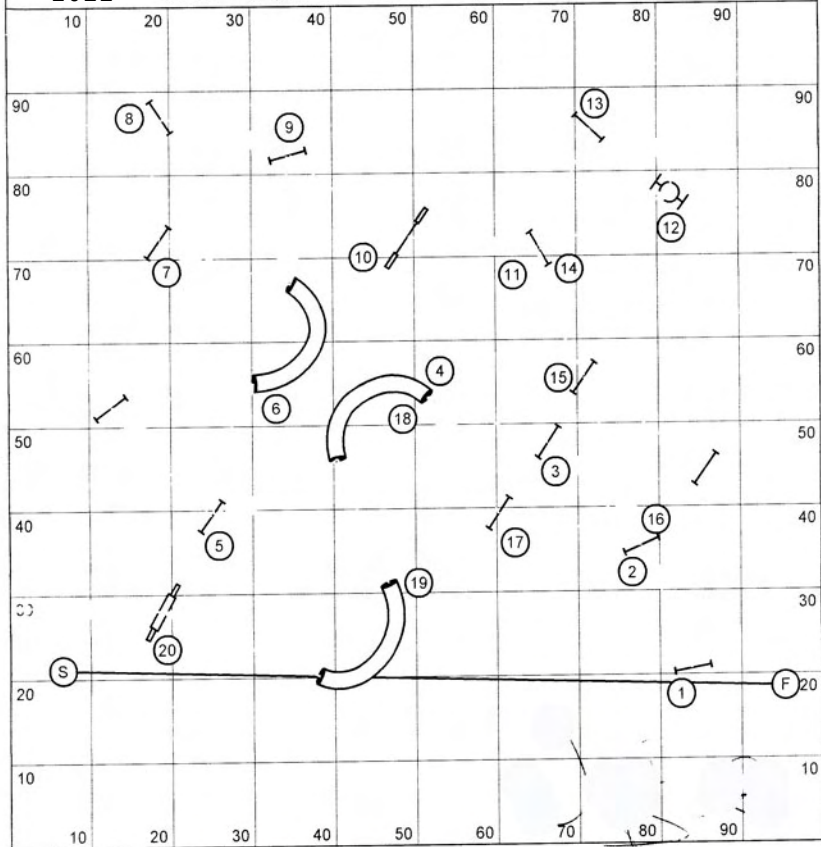

Mini Vets: 25 secs

Open Vets: 23 secs

2011

REGIONAL PROGRAM,

DESIGN: ROGER-PIERRE CÔTÉ

COTE R.P. - JUMPER - 101

181 YA

2011

Lehmann - Jumpers - 102 -

Open 4.1 yps, Mini 3.7 yps

143 Yards

Open 35 Sec.

Mini 39 Sec.

Open Vet 42 Sec.

Mini Vet 47 Sec.

2011

Regionals course

Dionne Standard 102

Designed by Claude Dionne

Course : 180 yards

Mini : 2,9 y/s

62

Open : 3,1 y/s

54Vétérans mini : 74Vétérans Open : 70

Juge/Judge : Marie-Noëlle Côté
Regional Standard course 102

2011

187 Yards

STANDARD 2 (REGIONAL)

OPEN; 3.1 y/s; 60 sec.

MINI; 2.85 y/s; 66 sec.

NET; 72 sec.

NET; 79 sec.