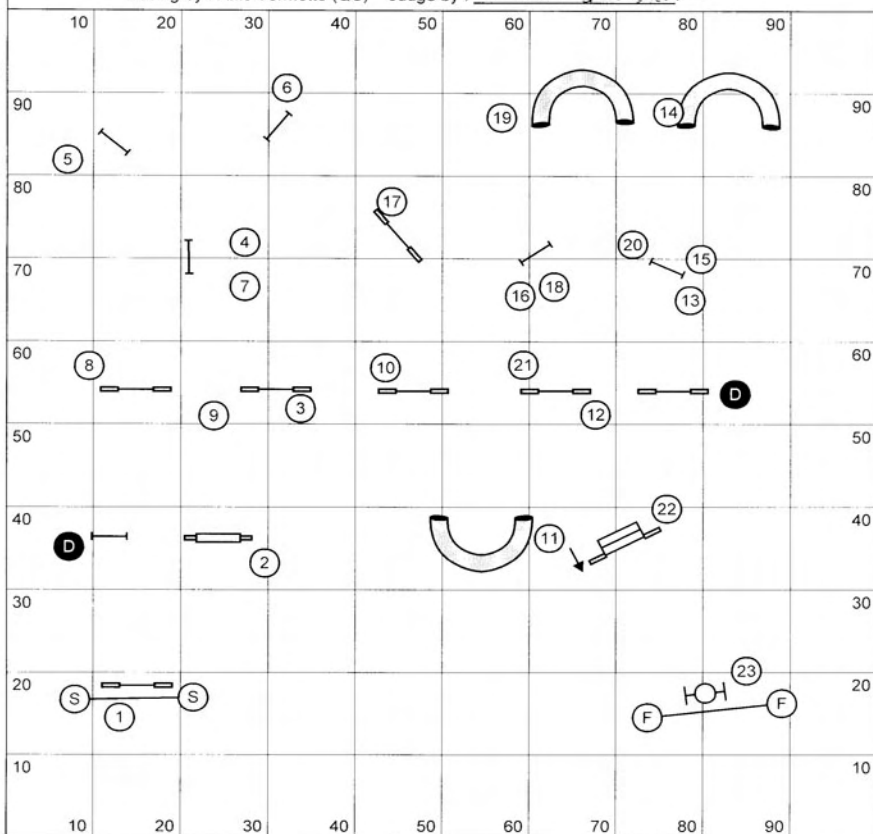

## Regional Championship - Championnat Régional

Jumpers - Sauteur

Vermette Jumpers 102

Desing by : Anic Vermette (QC) Judge by : Rebecca Dunstan

Jumpers - Sauteur

Approximatif yardage/Distance approximative : 155 yds Real/réel : 1913.6 Mini : 3.8 yds/sec = 41 sec : 53 Vet mini : 49 sec : 643.8 Open : 4 yds/sec = 39 sec : 50 Vet Open : 47 sec : 60

# REGIONALS JUMPERS

Designed by: Isabelle Michaud

Open: 4:10 yps Mini: 3:70 yps

193 Yards  
2011

Open = 47 sec  
Open Vet = 56 sec

Mini = 52 sec  
Mini Vet = 62 sec

# Regional Standard 2011

Designing Judge:  
Rebecca Dunstan

Est YPS:

Mini: 3.0, Open: 3.2

Est. Yards: 172

2011

REGIONAL PROGRAM,

DESIGN: ROGER-PIERRE CÔTÉ

COTE R.P. - STANDARD - 101

221 YARDS

REGIONAL STANDARD COURSE

OPEN; 3.1 y/s; 71 sec.MINI; 2.85 y/s; 78 sec.VET; 85 sec.VET; 94 sec.