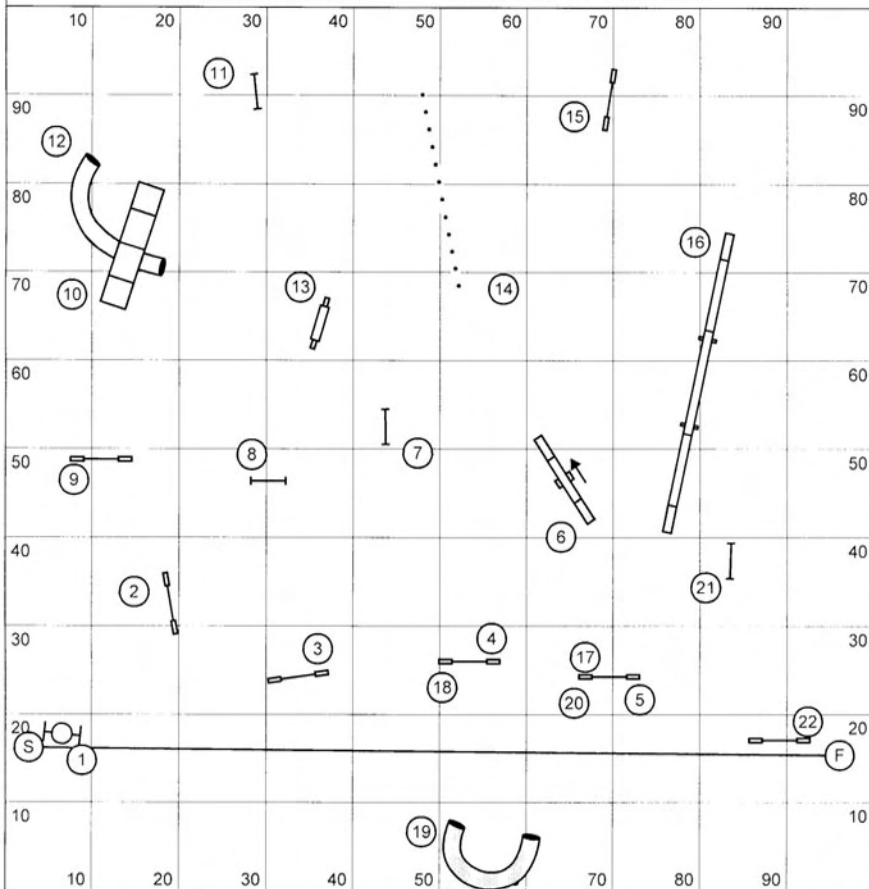

## Regional Championship - Championnat Régional

Jumpers - Sauteur

Vermette Jumpers 102

Desing by : Anic Vermette (QC) Judge by : Rebecca Dunstan

Jumpers - Sauteur

Approximatif yardage/Distance approximative : 155 yds Real/réel : 1913.6 Mini : 3.8 yds/sec = 41 sec : 53 Vet mini : 49 sec : 643.8 Open : 4 yds/sec = 39 sec : 50 Vet Open : 47 sec : 60

# REGIONALS JUMPERS

Designed by: Isabelle Michaud

Open: 4:10 yps Mini: 3:70 yps

193 Yards  
2011

Open = 47 sec  
Open Vet = 56 sec

Mini = 52 sec  
Mini Vet = 62 sec

# Regional Standard 2011

Designing Judge:  
Rebecca Dunstan

Est YPS:

Mini: 3.0, Open: 3.2

Est. Yards: 172

2011

REGIONAL PROGRAM,

DESIGN: ROGER-PIERRE CÔTÉ

COTE R.P. - STANDARD - 101

221 YARDS

REGIONAL STANDARD COURSE

OPEN; 3.1 y/s; 71 sec.MINI; 2.85 y/s; 78 sec.VET; 85 sec.VET; 94 sec.