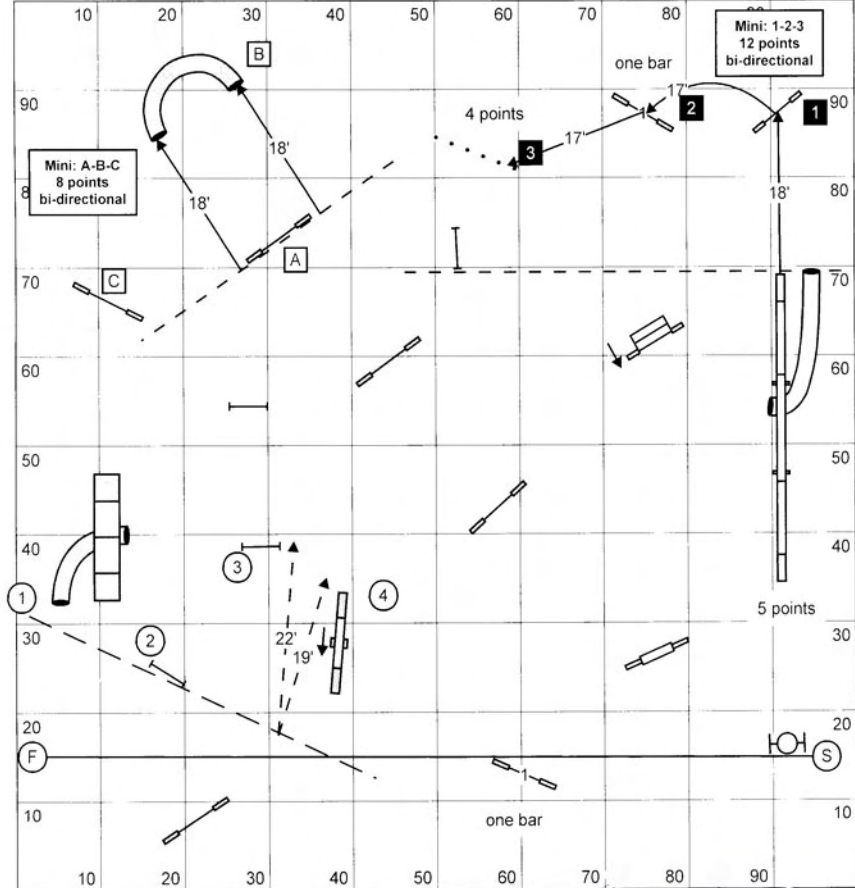

2011 Regional Gamble Course
Designer: Shelley Price

Open 40 sec

Closing: Mini Regular /Specials - 21s

Open Regular/Specials - 19s

Mini Vet - 25s

Open Vet - 23s