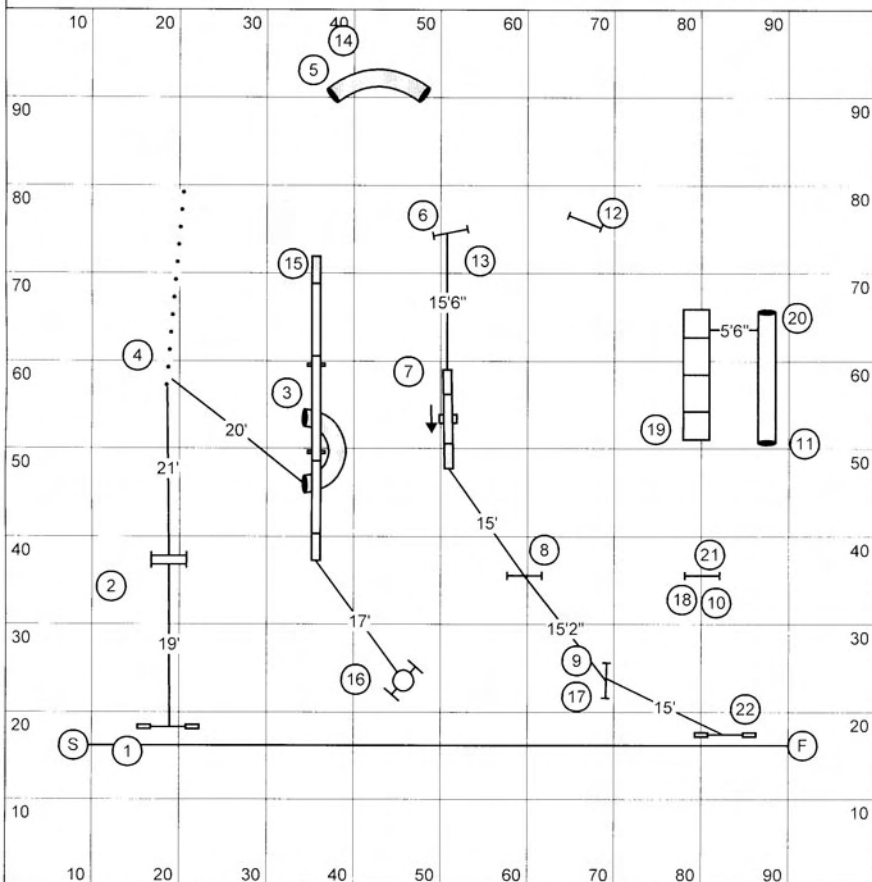

# REGIONALS JUMPERS

Designed by: Isabelle Michaud

Open: 4:10 yps Mini: 3:70 yps

193 Yards  
2011

Open = 47 sec  
Open Vet = 56 sec

Mini = 52 sec  
Mini Vet = 62 sec

# Regional Standard 2011

Designing Judge:  
Rebecca Dunstan

Est YPS:

Mini: 3.0, Open: 3.2

Est. Yards: 172

2011

REGIONAL PROGRAM,

DESIGN: ROGER-PIERRE CÔTÉ

COTE R.P. - STANDARD - 101

221 YARDS

REGIONAL STANDARD COURSE

OPEN; 3.1 y/s; 71 sec.MINI; 2.85 y/s; 78 sec.VET; 85 sec.VET; 94 sec.