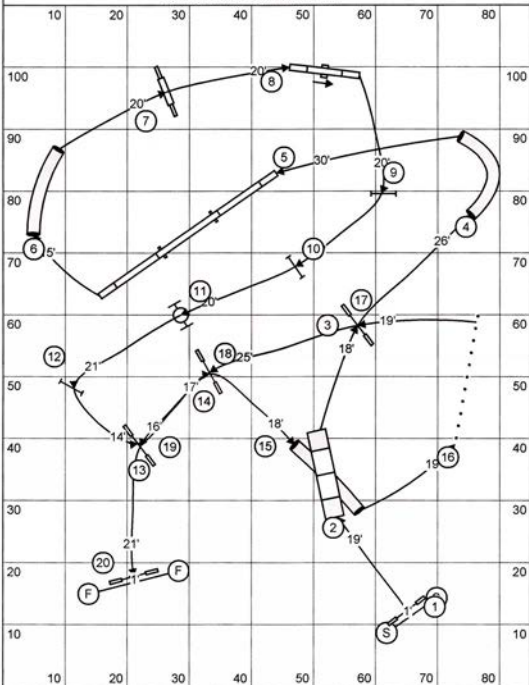

### Rob Struthers - Standard - 801

**Yards: 186**

**SCT: Open (3.1 yps): = 56 secs 60**

**Open Vet: = 67 secs 72**

**Mini (2.9 yps): = 60 secs 64**

**Mini Vet : = 72 secs 77**

# Whiting Jumpers 802 2010

Yardage 170

Open @4.1 yps 41 O. Vets 49

Mini @3.75 YPS 45 M. Vets 54

Gail Thompson - Regionals 2012  
Jumpers 801

open 4.1 yds/sec mini 3.95 yds/sec

160 yds

open reg/specs 39 secs

mini reg/spec 41 secs

open vet 47 secs

mini vet 49 secs

REGIONAL GAMBLERS 801

DESIGNED BY NINA DURANTE

Opening points - Reg/Specials 28 pts. Vets 22 pts.

Opening 40 Sec

Closing: Open 18 sec Mini 20 sec

Open Vets 22 sec Mini Vets 24 sec

Regional Gamblers 801 - Darcy Bennett  
 Opening sequence - 40 sec (all dogs)  
 Open/Spec : 18 sec    Open Vet: 22 sec  
 Mini/Spec : 20 sec    Mini Vet : 24 sec