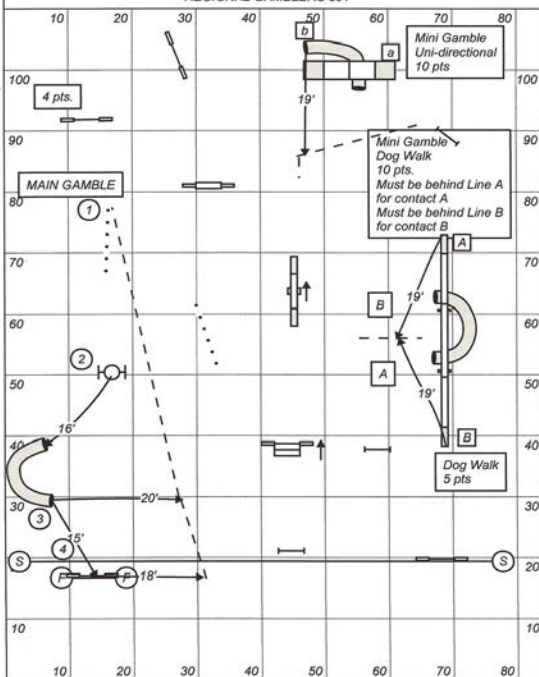

### Rob Struthers - Standard - 801

**Yards: 186**

**SCT: Open (3.1 yps): = 56 secs 60**

**Open Vet: = 67 secs 72**

**Mini (2.9 yps): = 60 secs 64**

**Mini Vet : = 72 secs 77**

# Whiting Jumpers 802 2010

Yardage 170

Open @4.1 yps 41 O. Vets 49

Mini @3.75 YPS 45 M. Vets 54

Gail Thompson - Regionals 2012  
Jumpers 801

open 4.1 yds/sec mini 3.95 yds/sec

160 yds

open reg/specs 39 secs

mini reg/spec 41 secs

open vet 47 secs

mini vet 49 secs

REGIONAL GAMBLERS 801

DESIGNED BY NINA DURANTE

Opening points - Reg/Specials 28 pts. Vets 22 pts.

Opening 40 Sec

Closing: Open 18 sec Mini 20 sec

Open Vets 22 sec Mini Vets 24 sec

Regional Gamblers 801 - Darcy Bennett  
 Opening sequence - 40 sec (all dogs)  
 Open/Spec : 18 sec    Open Vet: 22 sec  
 Mini/Spec : 20 sec    Mini Vet : 24 sec