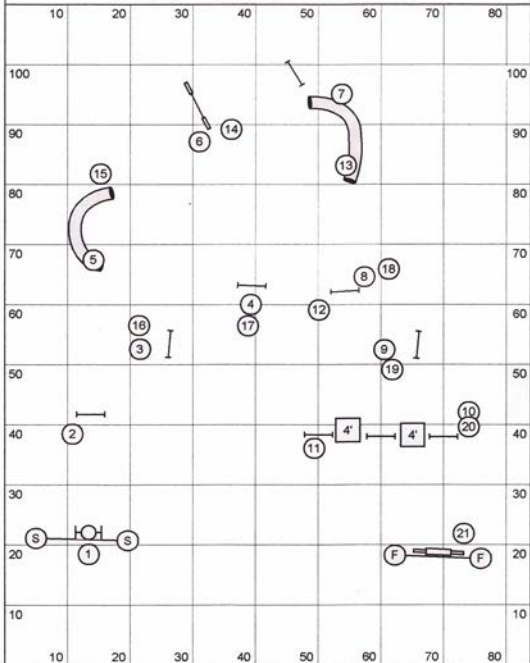

### Rob Struthers - Standard - 801

**Yards: 186**

**SCT: Open (3.1 yps): = 56 secs 60**

**Open Vet: = 67 secs 72**

**Mini (2.9 yps): = 60 secs 64**

**Mini Vet : = 72 secs 77**

# Whiting Jumpers 802 2010

Yardage 170

Open @4.1 yps 41 O. Vets 49

Mini @3.75 YPS 45 M. Vets 54

Gail Thompson - Regionals 2012  
Jumpers 801

open 4.1 yds/sec mini 3.95 yds/sec

160 yds

open reg/specs 39 secs

mini reg/spec 41 secs

open vet 47 secs

mini vet 49 secs

REGIONAL GAMBLERS 801

DESIGNED BY NINA DURANTE

Opening points - Reg/Specials 28 pts. Vets 22 pts.

Opening 40 Sec

Closing: Open 18 sec Mini 20 sec

Open Vets 22 sec Mini Vets 24 sec

Regional Gamblers 801 - Darcy Bennett  
 Opening sequence - 40 sec (all dogs)  
 Open/Spec : 18 sec    Open Vet: 22 sec  
 Mini/Spec : 20 sec    Mini Vet : 24 sec