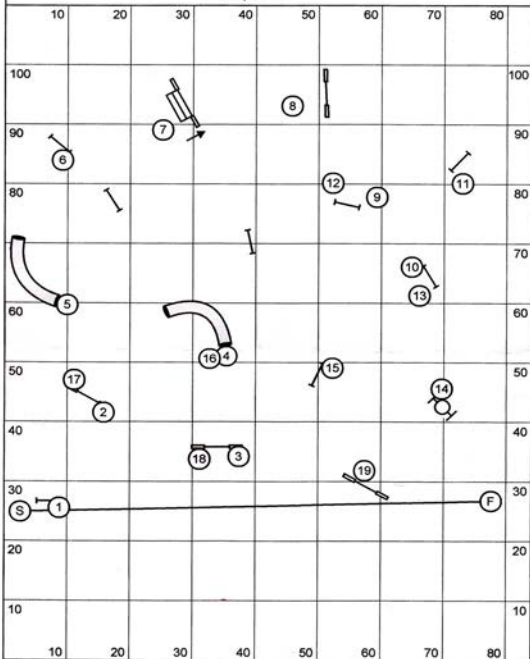

### Rob Struthers - Standard - 801

**Yards: 186**

**SCT: Open (3.1 yps): = 56 secs 60**

**Open Vet: = 67 secs 72**

**Mini (2.9 yps): = 60 secs 64**

**Mini Vet : = 72 secs 77**

# Whiting Jumpers 802 2010

Yardage 170

Open @4.1 yps 41 O. Vets 49

Mini @3.75 YPS 45 M. Vets 54

Gail Thompson - Regionals 2012  
Jumpers 801

open 4.1 yds/sec mini 3.95 yds/sec

160 yds

open reg/specs 39 secs

mini reg/spec 41 secs

open vet 47 secs

mini vet 49 secs

REGIONAL GAMBLERS 801

DESIGNED BY NINA DURANTE

Opening points - Reg/Specials 28 pts. Vets 22 pts.

Opening 40 Sec

Closing: Open 18 sec Mini 20 sec

Open Vets 22 sec Mini Vets 24 sec

Regional Gamblers 801 - Darcy Bennett  
 Opening sequence - 40 sec (all dogs)  
 Open/Spec : 18 sec    Open Vet: 22 sec  
 Mini/Spec : 20 sec    Mini Vet : 24 sec