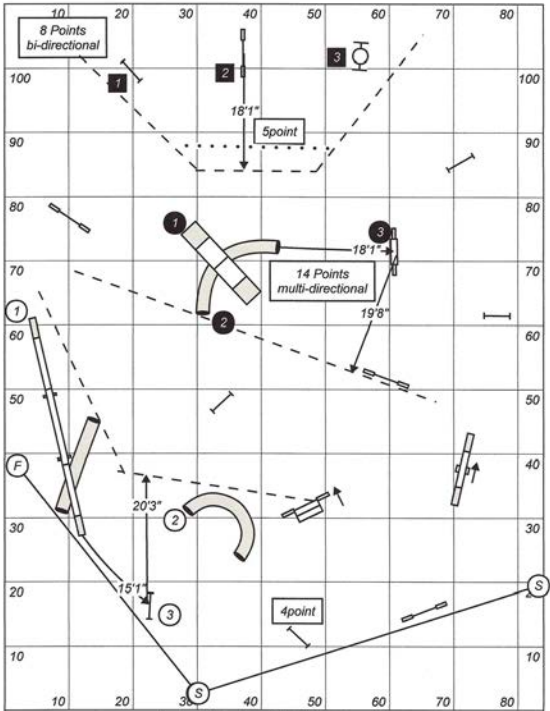

### Rob Struthers - Standard - 801

**Yards: 186**

**SCT: Open (3.1 yps): = 56 secs 60**

**Open Vet: = 67 secs 72**

**Mini (2.9 yps): = 60 secs 64**

**Mini Vet : = 72 secs 77**

# Whiting Jumpers 802 2010

Yardage 170

Open @4.1 yps 41 O. Vets 49

Mini @3.75 YPS 45 M. Vets 54

Gail Thompson - Regionals 2012  
Jumpers 801

open 4.1 yds/sec mini 3.95 yds/sec

160 yds

open reg/specs 39 secs

mini reg/spec 41 secs

open vet 47 secs

mini vet 49 secs

REGIONAL GAMBLERS 801

DESIGNED BY NINA DURANTE

Opening points - Reg/Specials 28 pts. Vets 22 pts.

Opening 40 Sec

Closing: Open 18 sec Mini 20 sec

Open Vets 22 sec Mini Vets 24 sec

Regional Gamblers 801 - Darcy Bennett  
 Opening sequence - 40 sec (all dogs)  
 Open/Spec : 18 sec    Open Vet: 22 sec  
 Mini/Spec : 20 sec    Mini Vet : 24 sec