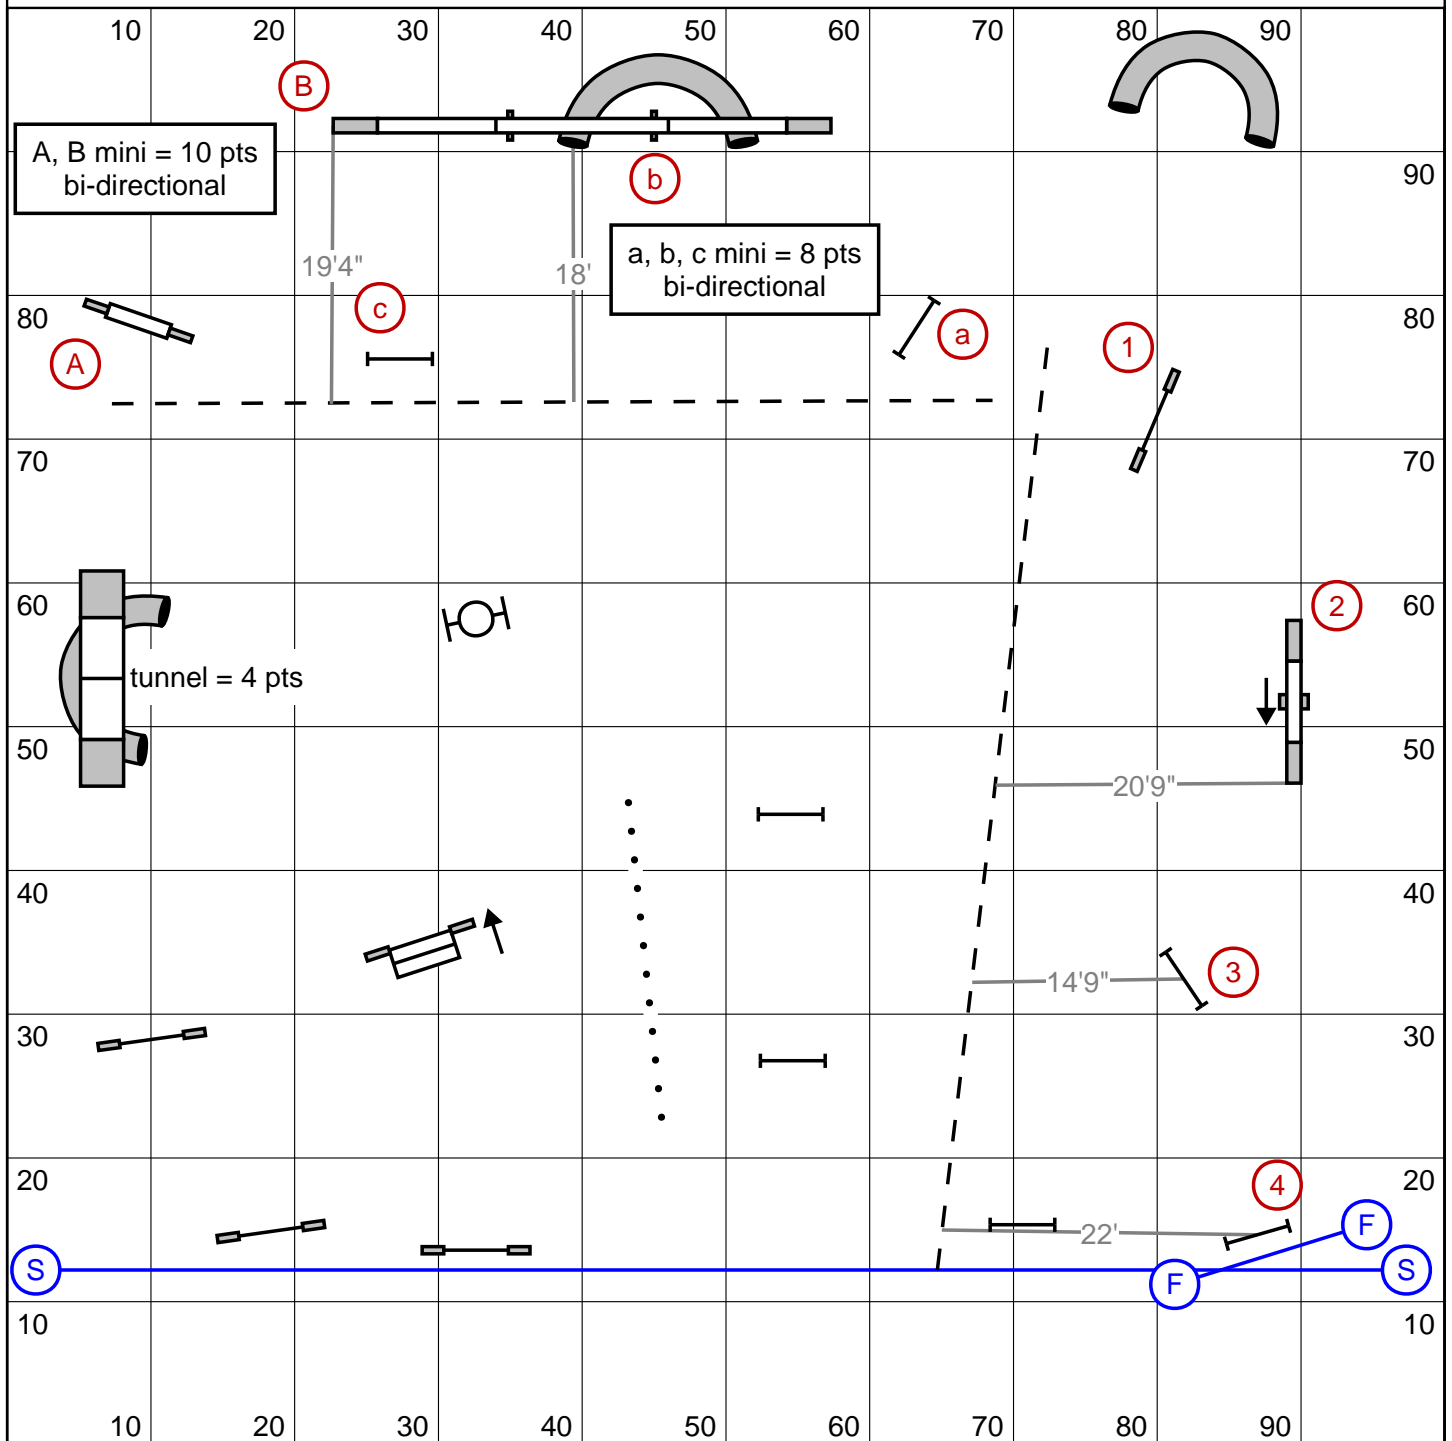

2013 AB/NWT Regional Championships  
**Standard 2 (A Vermette)**

Open SCT: 59  
 Mini SCT: 63

Yards: 184  
 Open Vet SCT: 71  
 Mini Vet SCT: 76

2013 AB/NWT Regional Championships  
**Gamblers 2 (S Teahan)**

Closing      Open: 20      Opening: 40  
                   Mini: 22      Open Vet: 24  
   Mini Vet: 26

2013 AB/NWT Regional Championships  
**Jumpers 2 (A Lehmann)**

Open SCT: 40  
 Mini SCT: 44

Yards: 184  
 Open Vet SCT: 48  
 Mini Vet SCT: 53