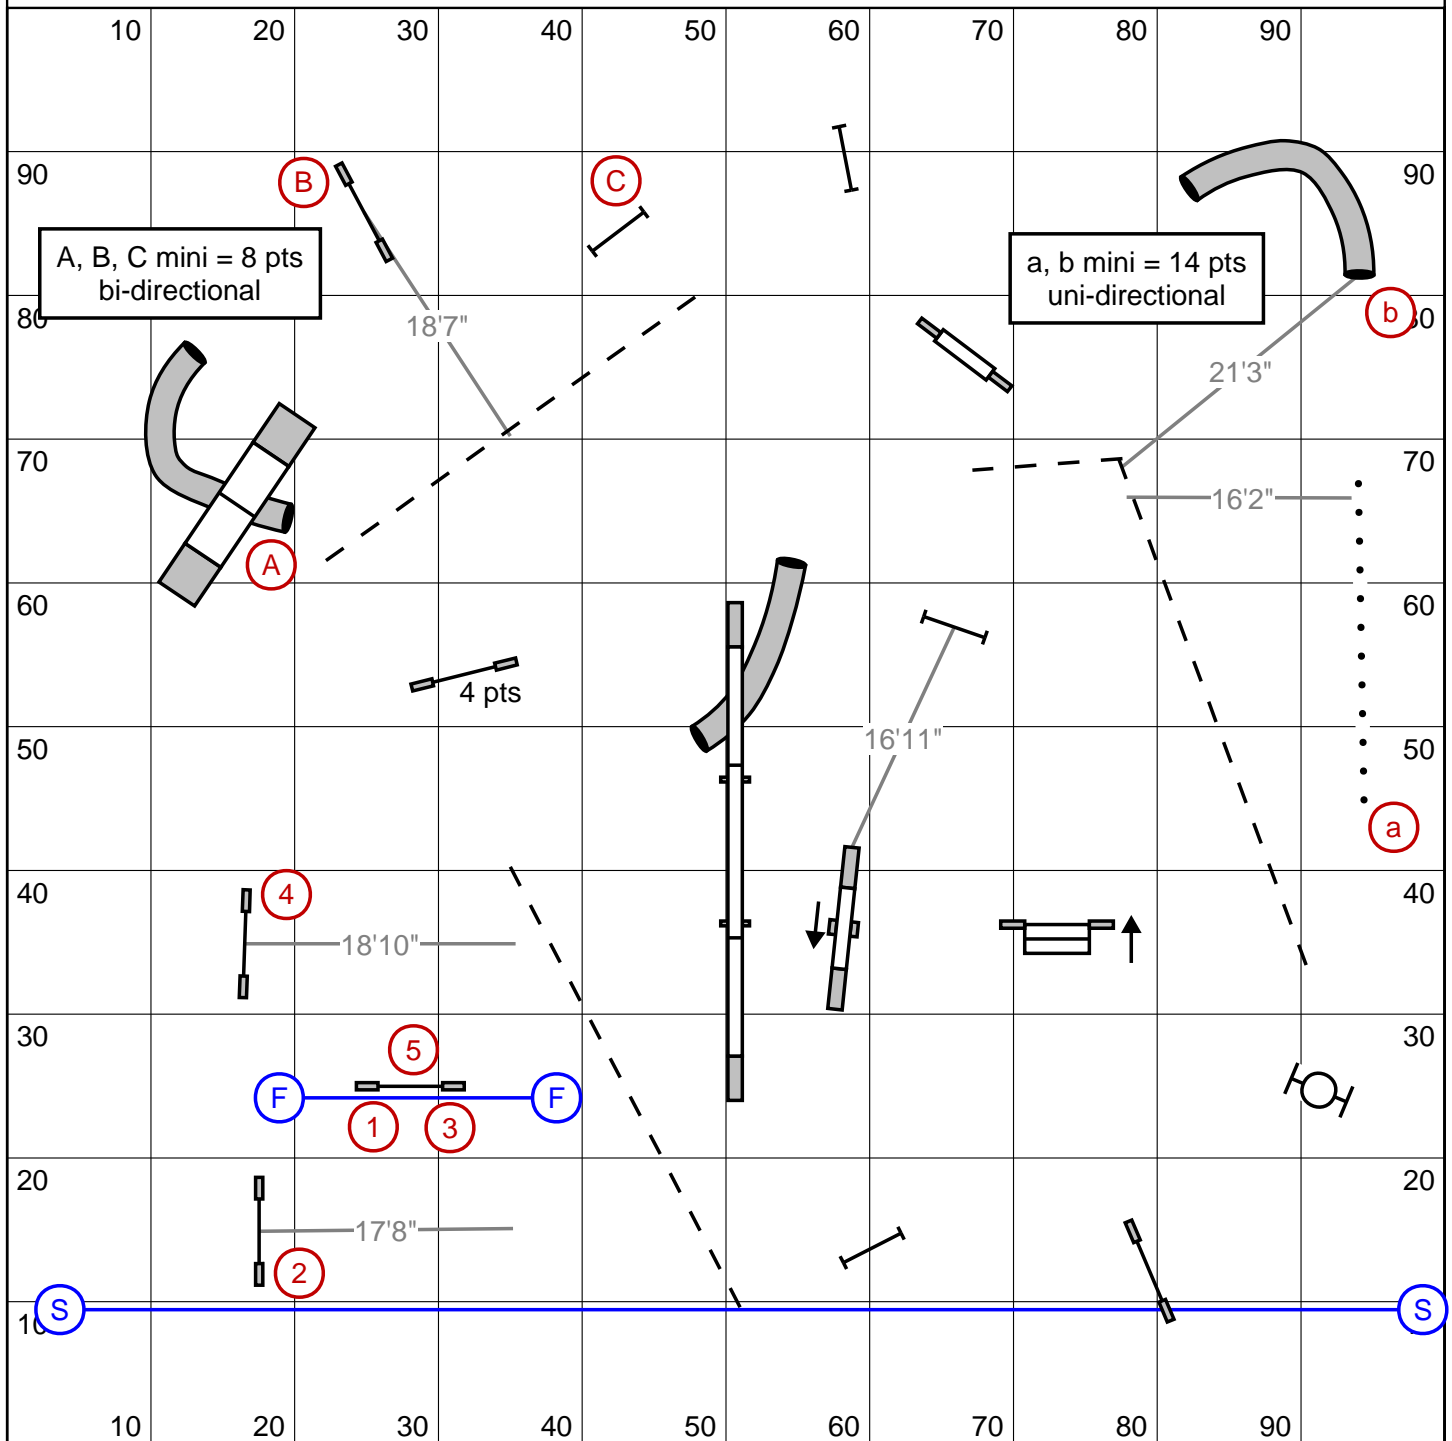

2013 AB/NWT Regional Championships  
Standard 1 (B Beckner)

Open SCT: 76  
Mini SCT: 81

Yards: 238  
Open Vet SCT: 91  
Mini Vet SCT: 97

2013 AB/NWT Regional Championships  
**Gamblers 1** (JL Elliot)

Closing

Open: 20  
 Mini: 22

Opening: 40  
 Open Vet: 24  
 Mini Vet: 26

2013 AB/NWT Regional Championships  
**Jumpers 1 (R Whiting)**

Yards: 178  
 Open SCT: 43    Open Vet SCT: 52  
 Mini SCT: 50    Mini Vet SCT: 60

2013 AB/NWT Regional Championships  
**Standard 2 (A Vermette)**

Open SCT: 59  
 Mini SCT: 63

Yards: 184  
 Open Vet SCT: 71  
 Mini Vet SCT: 76

2013 AB/NWT Regional Championships  
**Gamblers 2 (S Teahan)**

Closing      Open: 20      Opening: 40  
                   Mini: 22      Open Vet: 24  
   Mini Vet: 26

2013 AB/NWT Regional Championships  
**Jumpers 2 (A Lehmann)**

Open SCT: 40  
 Mini SCT: 44

Yards: 184  
 Open Vet SCT: 48  
 Mini Vet SCT: 53