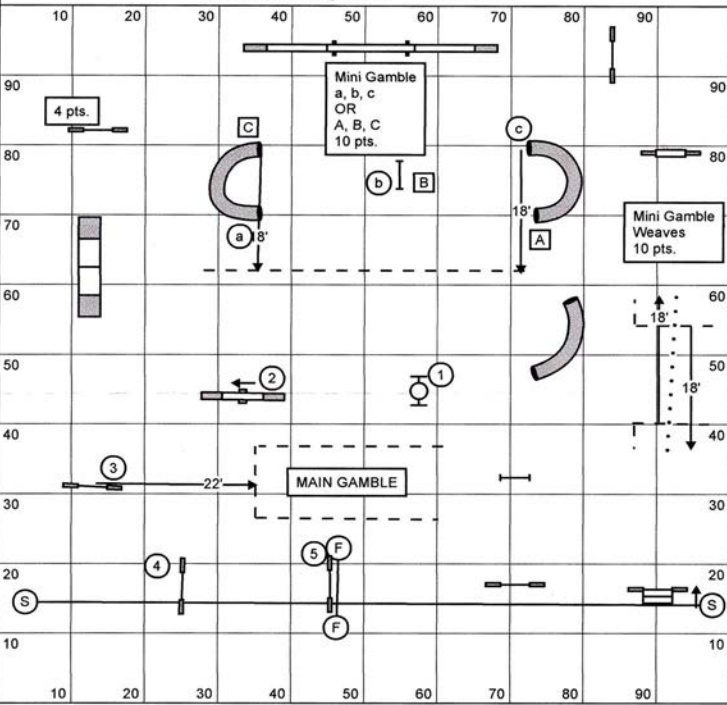

Gamblers-1

Opening: 40 secs

 Closing: Open Reg/Spec: 20 secs
 Open Vet: 24 secs

 Mini Reg/Spec: 22 secs
 Mini Vet: 26 secs

MB-SK 2013 Regionals Gamblers-2

DESIGNED BY: NINA DURANTE
 Opening points - Reg/Specials 28 pts. Vets 22 pts.
 Opening 40 Sec
 Closing: Open 18 sec Mini 20 sec
 Open Vets 22 sec Mini Vets 24 sec

MB-SK 2013 Regionals Jumpers-1 Gayle Avery

Course Length _____

Mini @ 3.6 _____ Vet _____

Open @ 4.0 _____ Vet _____

Kirsten Locke
Jumpers 102

MB-SK 2013 Regionals Jumpers-2

Yardage: ____ yards

MCT: ____ secs

Open: ____ Secs (@ 4.00 y/s)

Open Vets: ____ Secs

Mini: ____ Secs (@ 3.80 y/s)

Mini Vets: ____ Secs