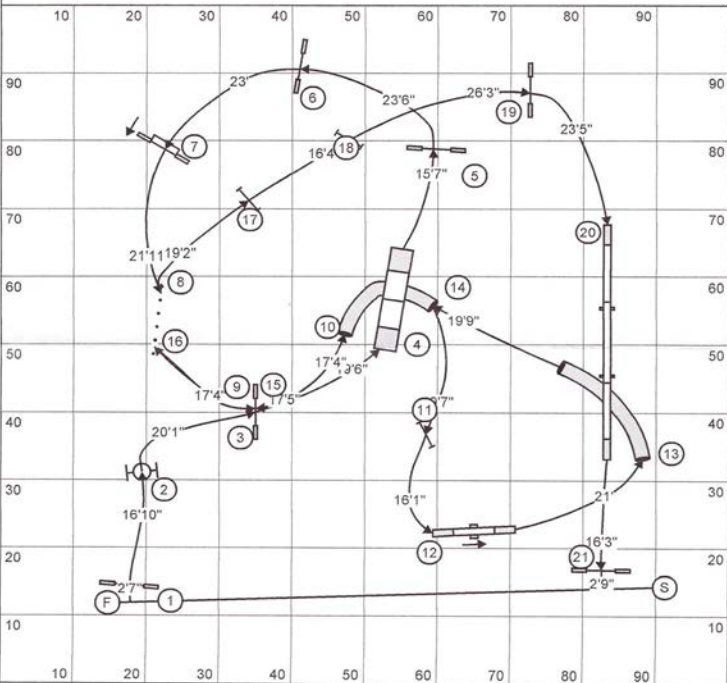

MB-ST 2013 Regionals Standard-1

Judge: Cindy Swinkley

mini 2.85 yps, open 3.0 yps
Vets add 20%

yds
mct

Regionals 2012
mini sct
vmini sct
Case Laan

open sct
vopen sct