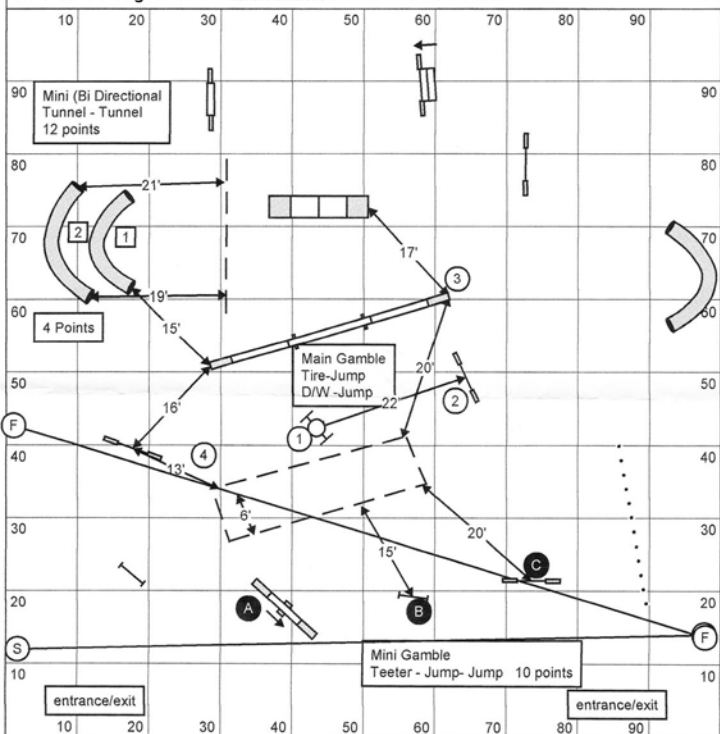

Gamblers-1

Opening: 40 secs

 Closing: Open Reg/Spec: 20 secs
 Open Vet: 24 secs

 Mini Reg/Spec: 22 secs
 Mini Vet: 26 secs

MB-SK 2013 Regionals Gamblers-2

DESIGNED BY: NINA DURANTE
 Opening points - Reg/Specials 28 pts. Vets 22 pts.
 Opening 40 Sec
 Closing: Open 18 sec Mini 20 sec
 Open Vets 22 sec Mini Vets 24 sec

MB-SK 2013 Regionals Jumpers-1 Gayle Avery

Course Length _____

Mini @ 3.6 _____ Vet _____

Open @ 4.0 _____ Vet _____

Kirsten Locke
Jumpers 102

MB-SK 2013 Regionals Jumpers-2

Yardage: ____ yards

MCT: ____ secs

Open: ____ Secs (@ 4.00 y/s)

Open Vets: ____ Secs

Mini: ____ Secs (@ 3.80 y/s)

Mini Vets: ____ Secs