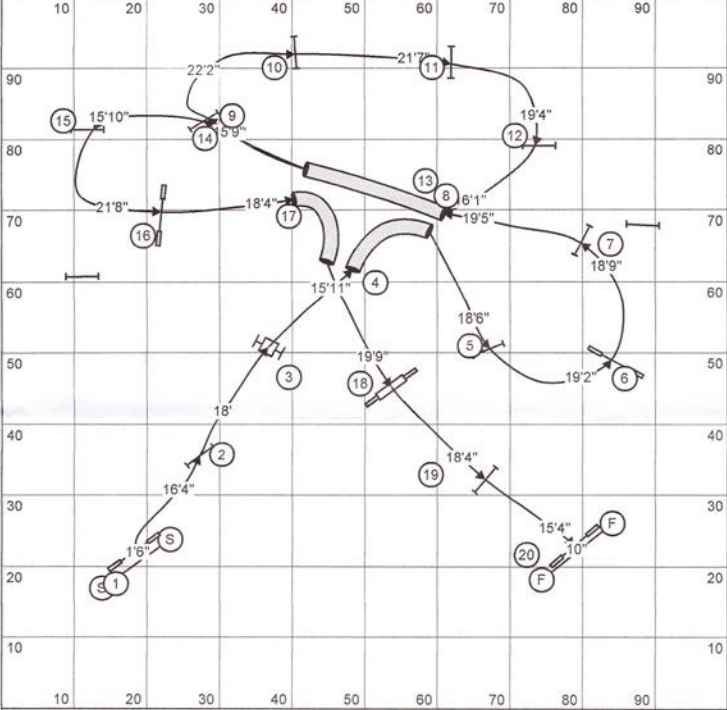

Gamblers-1

Opening: 40 secs

 Closing: Open Reg/Spec: 20 secs
 Open Vet: 24 secs

 Mini Reg/Spec: 22 secs
 Mini Vet: 26 secs

MB-SK 2013 Regionals Gamblers-2

DESIGNED BY: NINA DURANTE
 Opening points - Reg/Specials 28 pts. Vets 22 pts.
 Opening 40 Sec
 Closing: Open 18 sec Mini 20 sec
 Open Vets 22 sec Mini Vets 24 sec

MB-SK 2013 Regionals Jumpers-1 Gayle Avery

Course Length _____

Mini @ 3.6 _____ Vet _____

Open @ 4.0 _____ Vet _____

Kirsten Locke
Jumpers 102

MB-SK 2013 Regionals Jumpers-2

Yardage: ____ yards

MCT: ____ secs

Open: ____ Secs (@ 4.00 y/s)

Open Vets: ____ Secs

Mini: ____ Secs (@ 3.80 y/s)

Mini Vets: ____ Secs