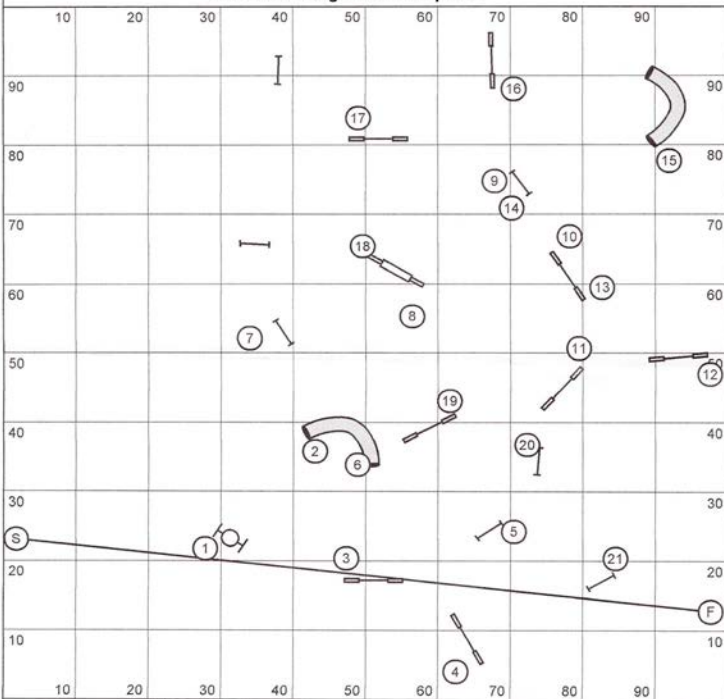

Gamblers-1

Opening: 40 secs

 Closing: Open Reg/Spec: 20 secs
 Open Vet: 24 secs

 Mini Reg/Spec: 22 secs
 Mini Vet: 26 secs

MB-SK 2013 Regionals Gamblers-2

DESIGNED BY: NINA DURANTE
 Opening points - Reg/Specials 28 pts. Vets 22 pts.
 Opening 40 Sec
 Closing: Open 18 sec Mini 20 sec
 Open Vets 22 sec Mini Vets 24 sec

MB-SK 2013 Regionals Jumpers-1 Gayle Avery

Course Length _____

Mini @ 3.6 _____ Vet _____

Open @ 4.0 _____ Vet _____

Kirsten Locke
Jumpers 102

MB-SK 2013 Regionals Jumpers-2

Yardage: ____ yards

MCT: ____ secs

Open: ____ Secs (@ 4.00 y/s)

Open Vets: ____ Secs

Mini: ____ Secs (@ 3.80 y/s)

Mini Vets: ____ Secs