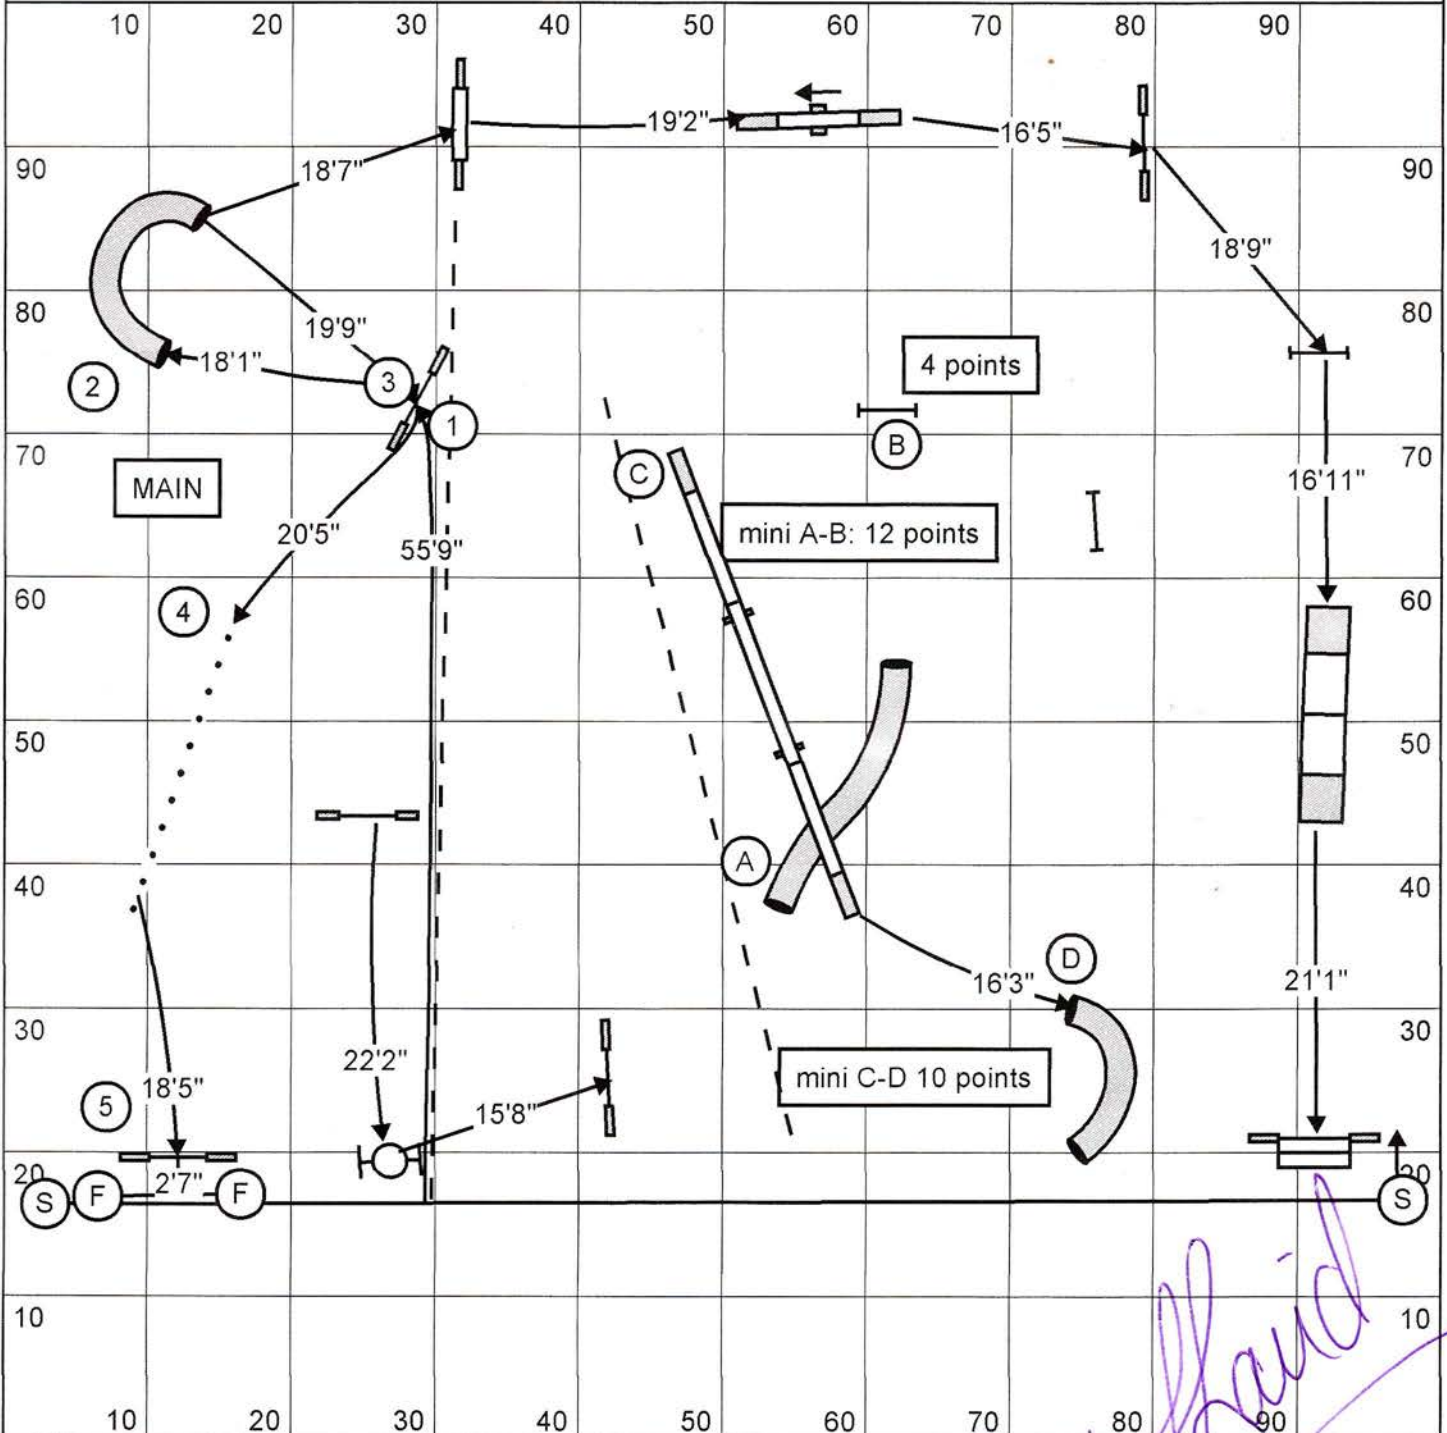

190 yards
 59 open
 71 vet open

66 mini.
 79 vet mini
 June 14, 14

Darr Housen - REGIONALS Standard
 SCT: OPEN: 3.2 MINI: 2.9 APPROX. YDS = 174

made # 9/14 a wing jump as it wasn't very usable against the fence.

Yardage: 172
 Open: 55 Vet: 66
 Mini: 59 Vet: 71

Patti Nelson
 June 15/14

Regional Jumpers 101

Designed by Lynda Yielding

Course Length **141 yds**
 Op/Sp: @ yds @ **4.1** yps = secs Op Vets: x 1.2 = secs
 Mini/Sp: @ yds @ **3.85** yps = secs Mini Vets: x 1.2 = secs

open 3.85 yps
 mini 3.65 yps

open 37 sec
 mini 39 sec
 June 14/14

open vet 44
 mini vet 47
 Pat Sklar

Regional Jumpers

Designing Judge - Darren Plummer

Course: Regional Jumpers
 June 15th

495 FT/3 = 165 Yds

3.9 Yd/Sec Reg/Spec: Open 42
 3.7 Yd/Sec Mini 45

Vet (20%): Open 50
 Mini 54

Durdy

Gross was wet and it was raining

Lalonde-gambler-101

Opening 40 sec
 Gambler: Open 20 sec Open vet: 24sec
 Mini: 22 sec mini vet: 26sec