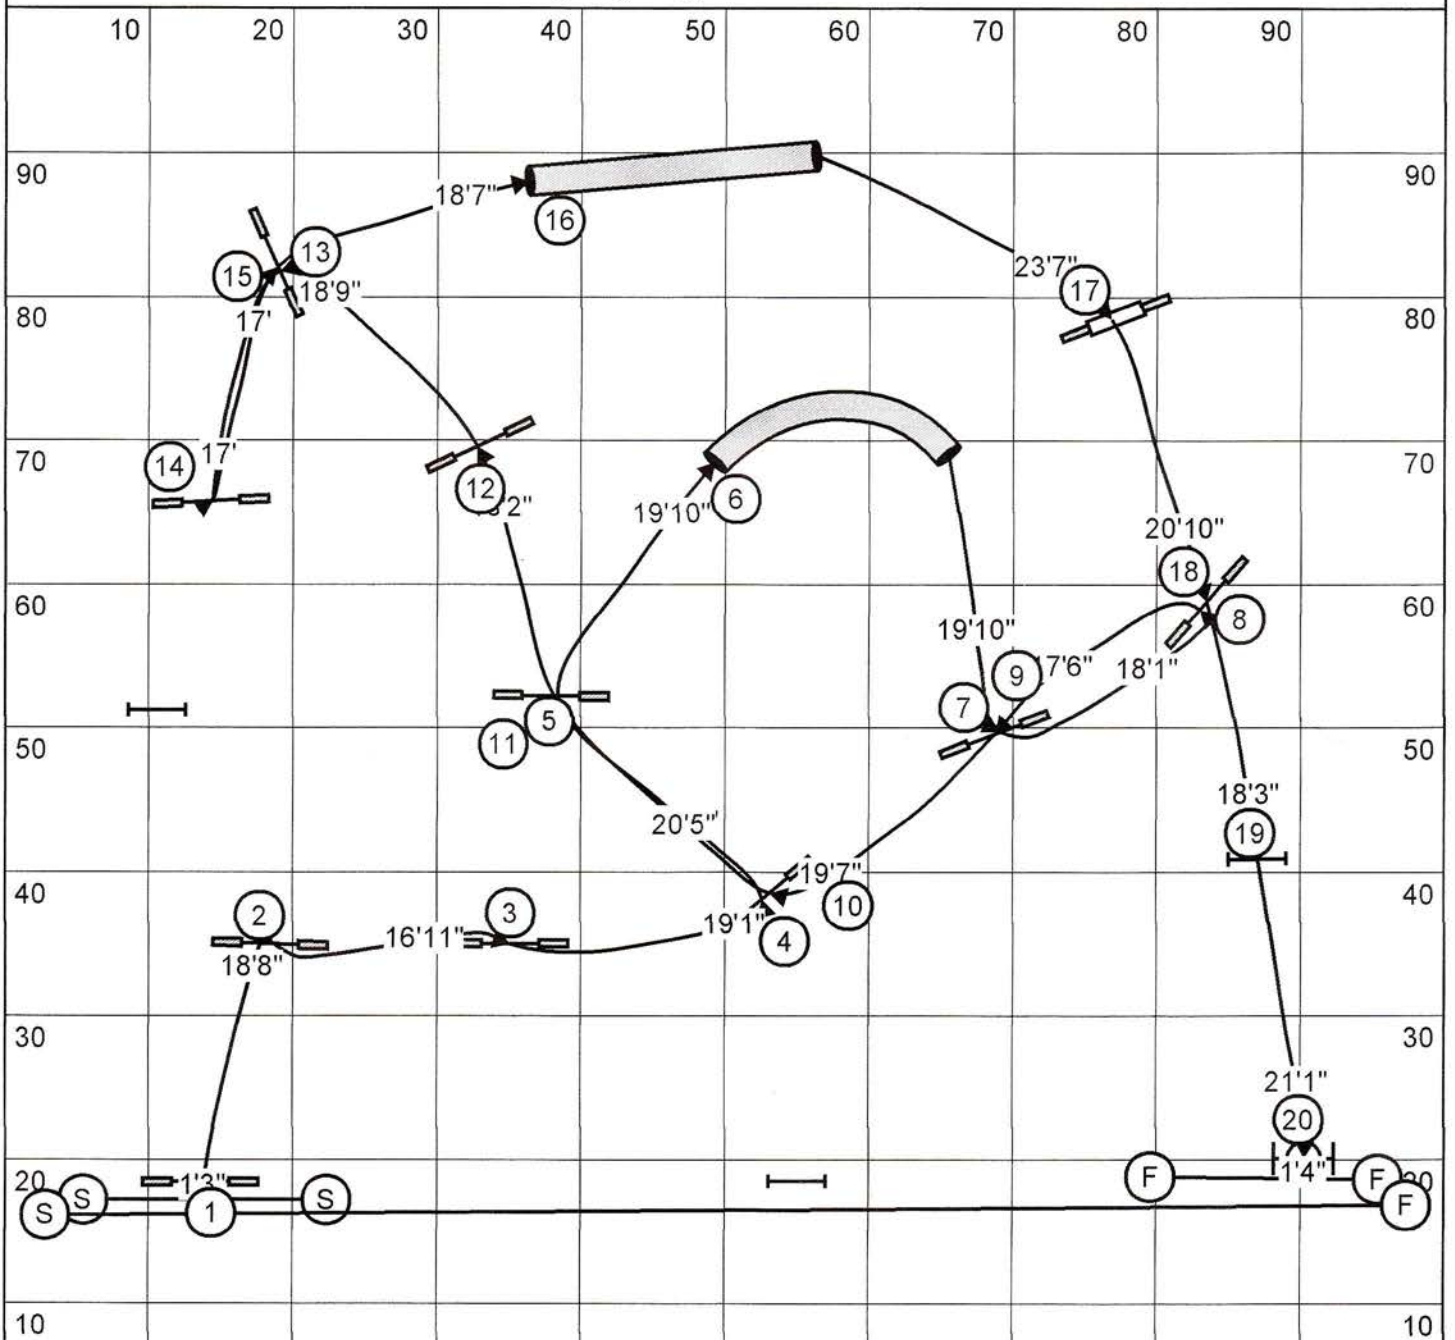

190 yards
 59 open
 71 vet open

66 mini.
 79 vet mini
 June 14, 14

Darr Housen - REGIONALS Standard
 SCT: OPEN: 3.2 MINI: 2.9 APPROX. YDS = 174

made # 9/14 a wing jump as it wasn't very usable against the fence.

Yardage: 172
 Open: 55 Vet: 66
 Mini: 59 Vet: 71

Patti Nelson
 June 15/14

Regional Jumpers 101

Designed by Lynda Yielding

Course Length **141 yds**
 Op/Sp: @ yds @ **4.1** yps = secs Op Vets: x 1.2 = secs
 Mini/Sp: @ yds @ **3.85** yps = secs Mini Vets: x 1.2 = secs

open 3.85 yps
 mini 3.65 yps

open 37 sec
 mini 39 sec
 June 14/14

open vet 44
 mini vet 47
 Pat Sklar

Regional Jumpers

Designing Judge - Darren Plummer

Course: Regional Jumpers
 June 15th

495 FT/3 = 165 Yds

3.9 Yd/Sec Reg/Spec: Open 42
 3.7 Yd/Sec Mini 45

Vet (20%): Open 50
 Mini 54

Durdy

Gross was wet and it was raining

Lalonde-gambler-101

Opening 40 sec
 Gambler: Open 20 sec Open vet: 24sec
 Mini: 22 sec mini vet: 26sec