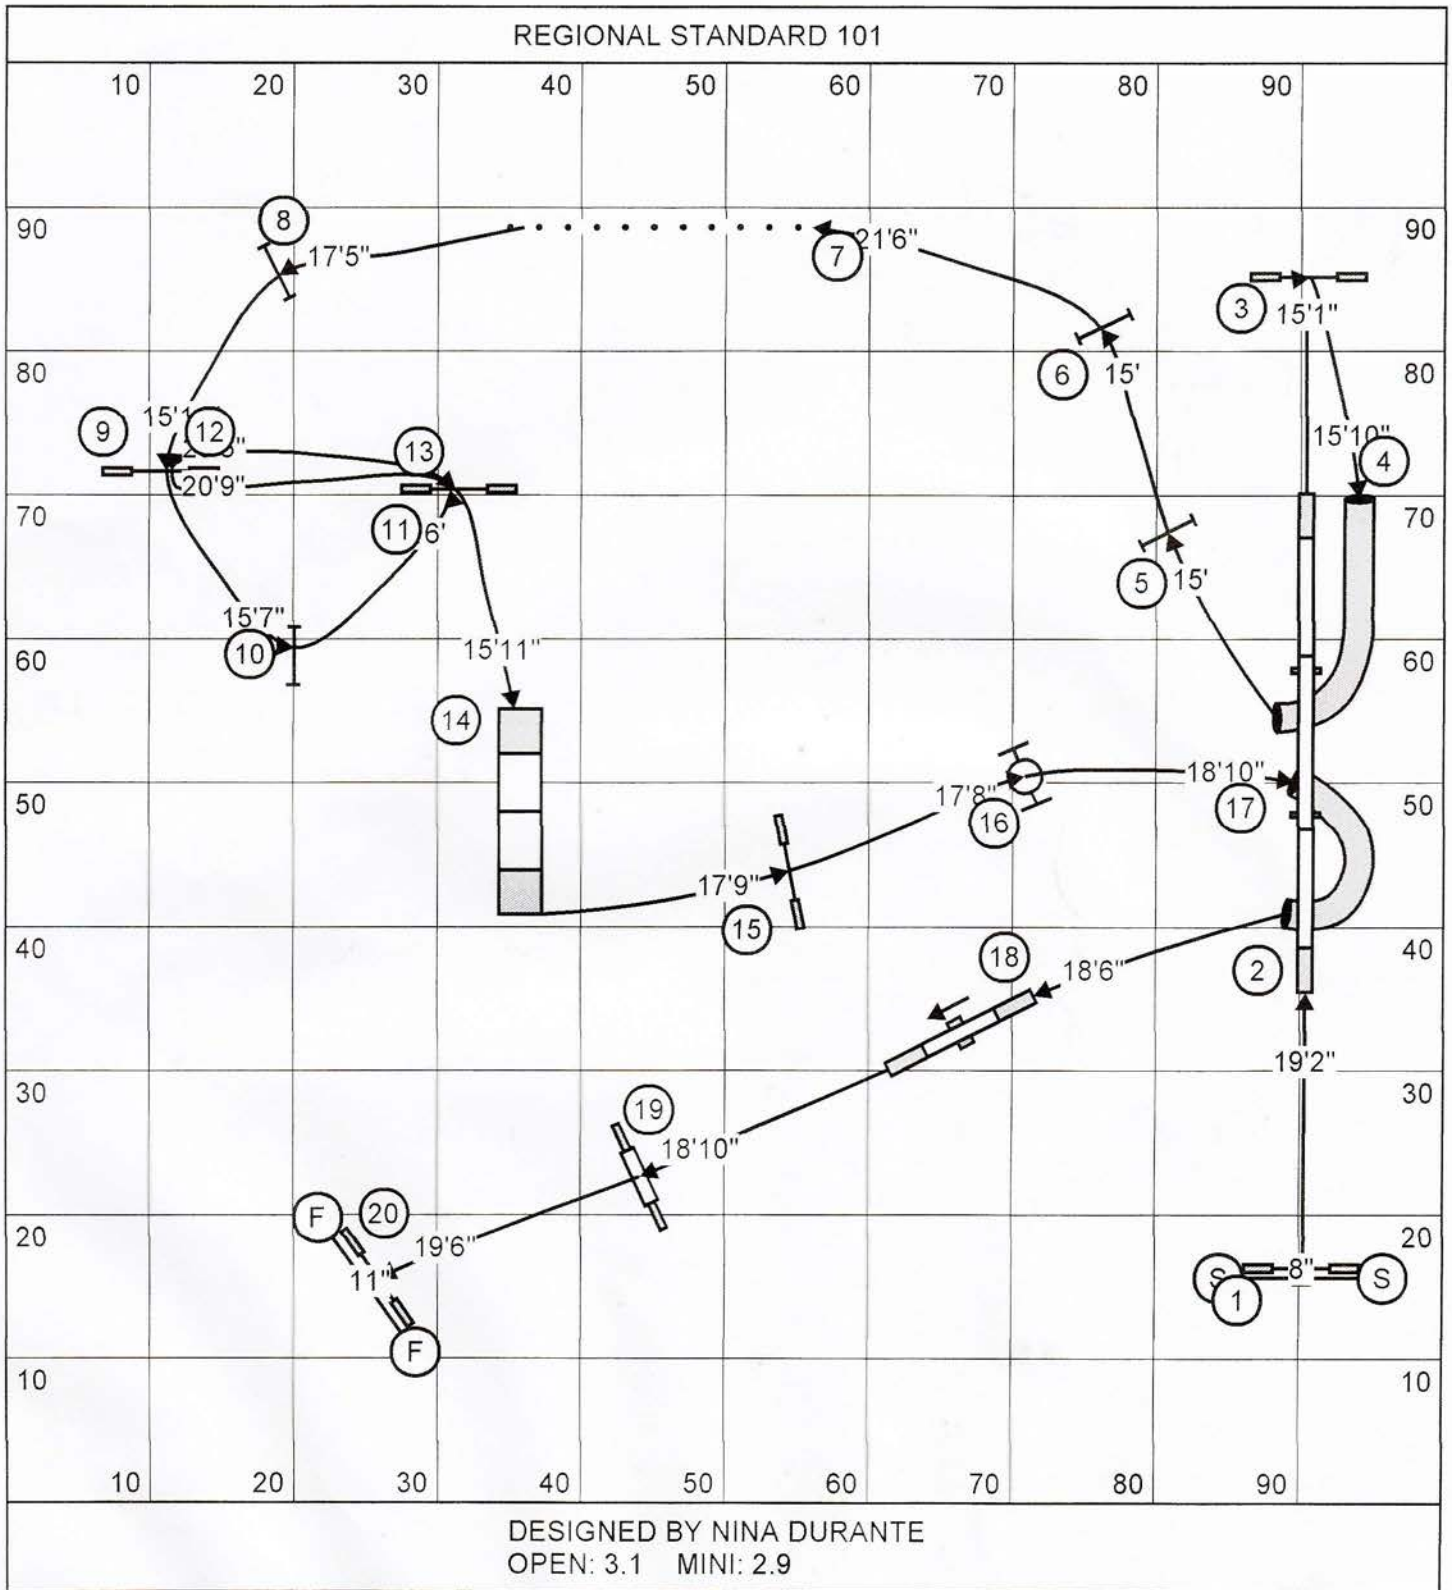

190 yards
 59 open
 71 vet open

66 mini.
 79 vet mini
 June 14, 14

Darr Housen - REGIONALS Standard
 SCT: OPEN: 3.2 MINI: 2.9 APPROX. YDS = 174

made # 9/14 a wing jump as it wasn't very usable against the fence.

Yardage: 172
 Open: 55 Vet: 66
 Mini: 59 Vet: 71

Patti Nelson
 June 15/14

Regional Jumpers 101

Designed by Lynda Yielding

Course Length **141 yds**
 Op/Sp: @ yds @ **4.1** yps = secs Op Vets: x 1.2 = secs
 Mini/Sp: @ yds @ **3.85** yps = secs Mini Vets: x 1.2 = secs

open 3.85 yps
 mini 3.65 yps

open 37 sec
 mini 39 sec
 June 14/14

open vet 44
 mini vet 47
 Pat Sklar

Regional Jumpers

Designing Judge - Darren Plummer

Course: Regional Jumpers
 June 15th

495 FT/3 = 165 Yds

3.9 Yd/Sec Reg/Spec: Open 42
 3.7 Yd/Sec Mini 45

Vet (20%): Open 50
 Mini 54

Durdy

Gross was wet and it was raining

Lalonde-gambler-101

Opening 40 sec
 Gambler: Open 20 sec Open vet: 24sec
 Mini: 22 sec mini vet: 26sec