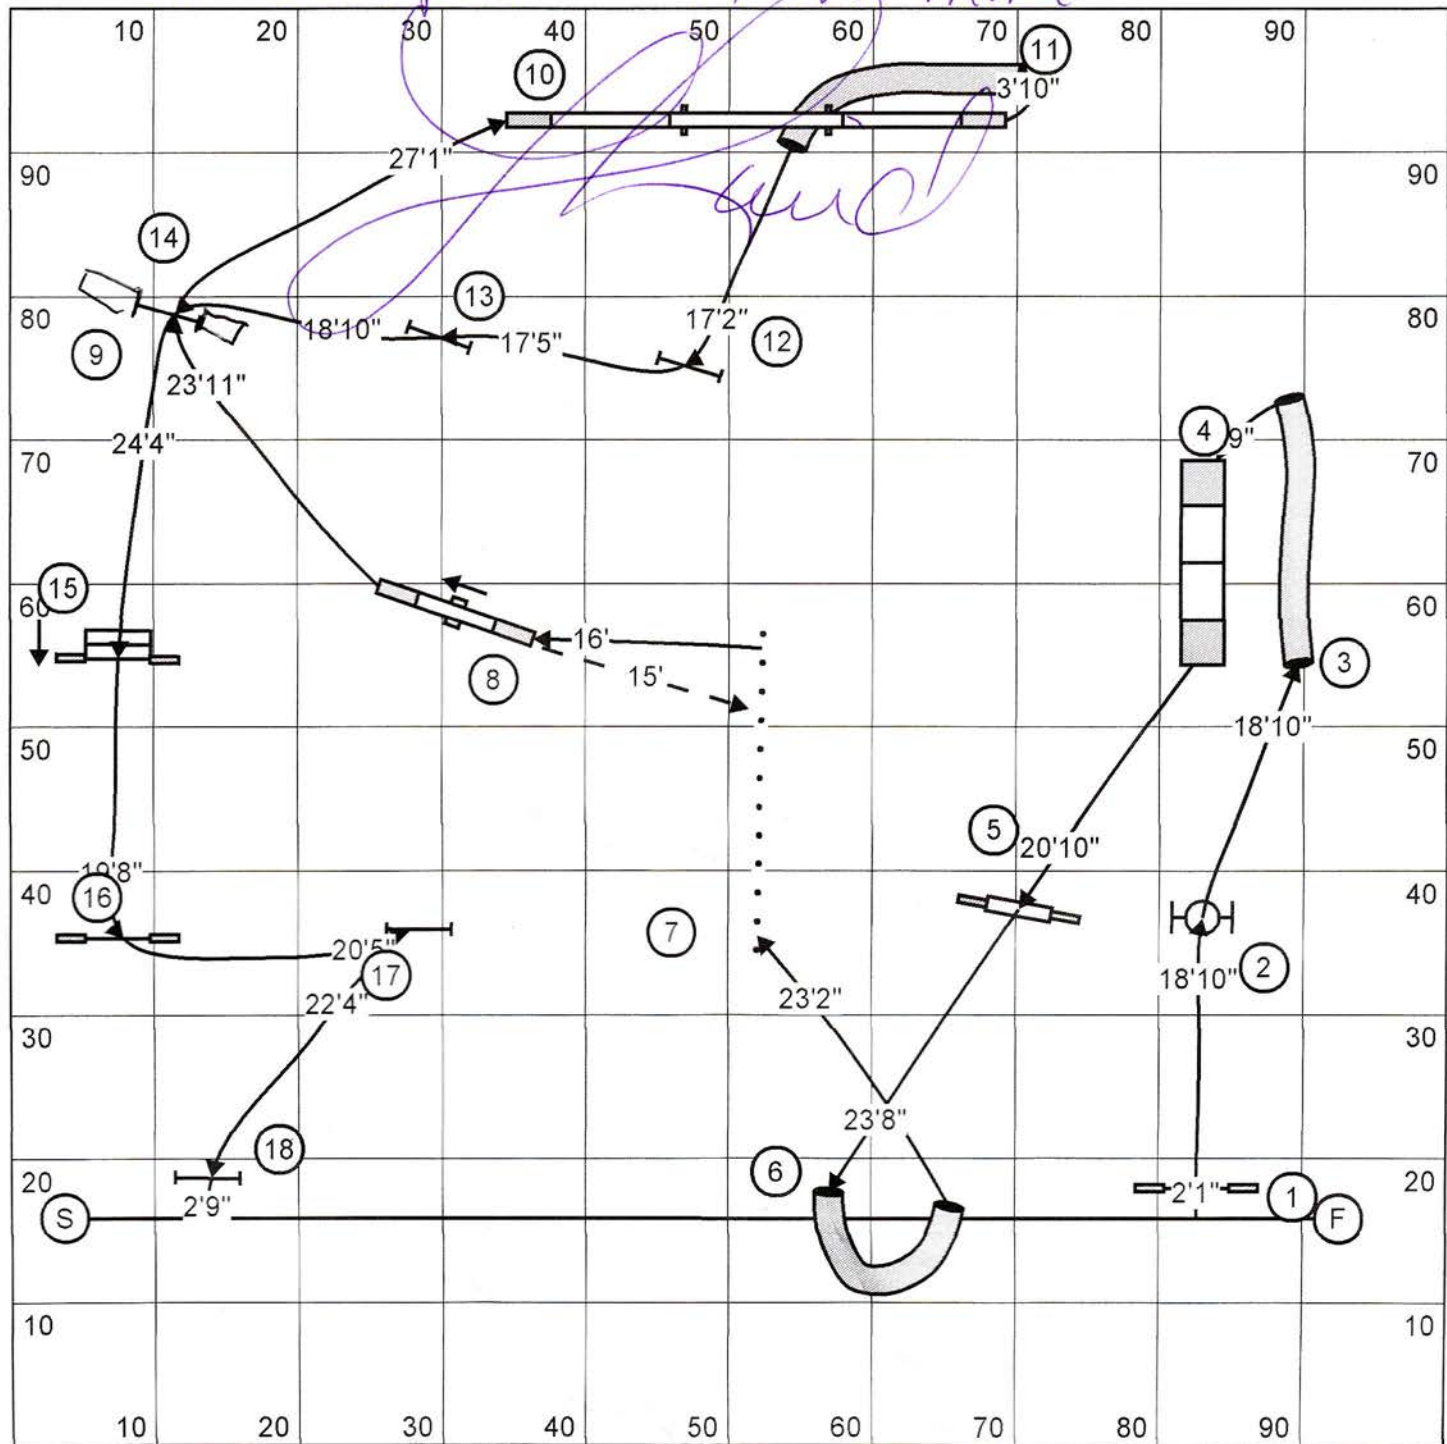

190 yards
 59 open
 71 vet open

66 mini.
 79 vet mini
 June 14, 14

Darr Housen - REGIONALS Standard
 SCT: OPEN: 3.2 MINI: 2.9 APPROX. YDS = 174

made # 9/14 a wing jump as it wasn't very usable against the fence.

Yardage: 172
 Open: 55 Vet: 66
 Mini: 59 Vet: 71

Patti Nelson
 June 15/14

Regional Jumpers 101

Designed by Lynda Yielding

Course Length **141 yds**
 Op/Sp: @ yds @ **4.1** yps = secs Op Vets: x 1.2 = secs
 Mini/Sp: @ yds @ **3.85** yps = secs Mini Vets: x 1.2 = secs

open 3.85 yps
 mini 3.65 yps

open 37 sec
 mini 39 sec
 June 14/14

open vet 44
 mini vet 47
 Pat Sklar

Regional Jumpers

Designing Judge - Darren Plummer

Course: Regional Jumpers
 June 15th

495 FT/3 = 165 Yds

3.9 Yd/Sec Reg/Spec: Open 42
 3.7 Yd/Sec Mini 45

Vet (20%): Open 50
 Mini 54

Durdy

Gross was wet and it was raining

Lalonde-gambler-101

Opening 40 sec
 Gambler: Open 20 sec Open vet: 24sec
 Mini: 22 sec mini vet: 26sec