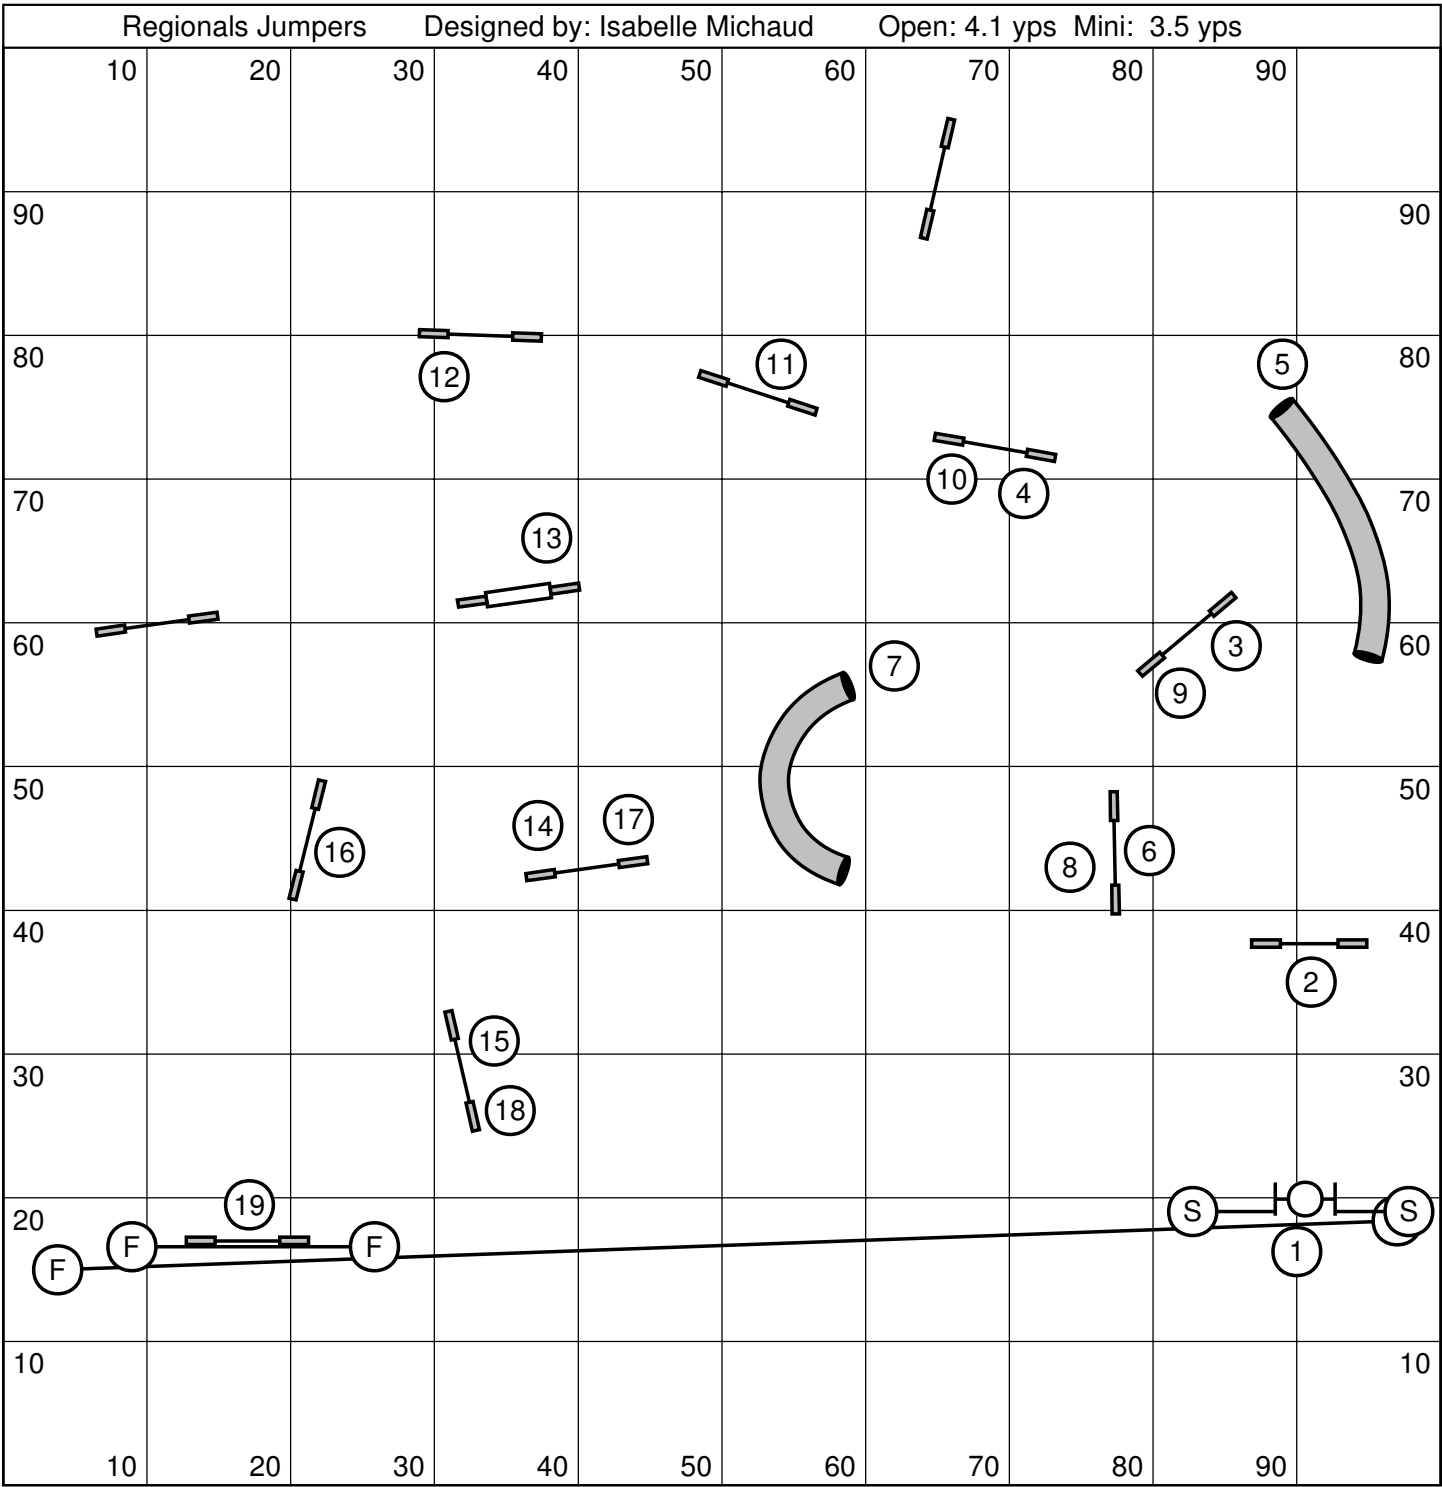

Regional Jumpers 101 - C. Dockrill

Yards: _____

Open (4.0) _____ Vet Open _____

Mini (3.8) _____ Vet Mini _____

Designed by: Claude Dionne

JUDGED BY: _____

Opening : 40 sec.

Sugg. Gamble : mini: 22 sec. (Vet.: 26 sec.) Open: 20 sec. (Vet.: 24 sec.)

REGIONALS GAMBLERS

Designed By: J Willis

Opening 40 Seconds

Closing - Regular/Special: Open 20 Mini 22 Veterans: Open 24 Mini 26