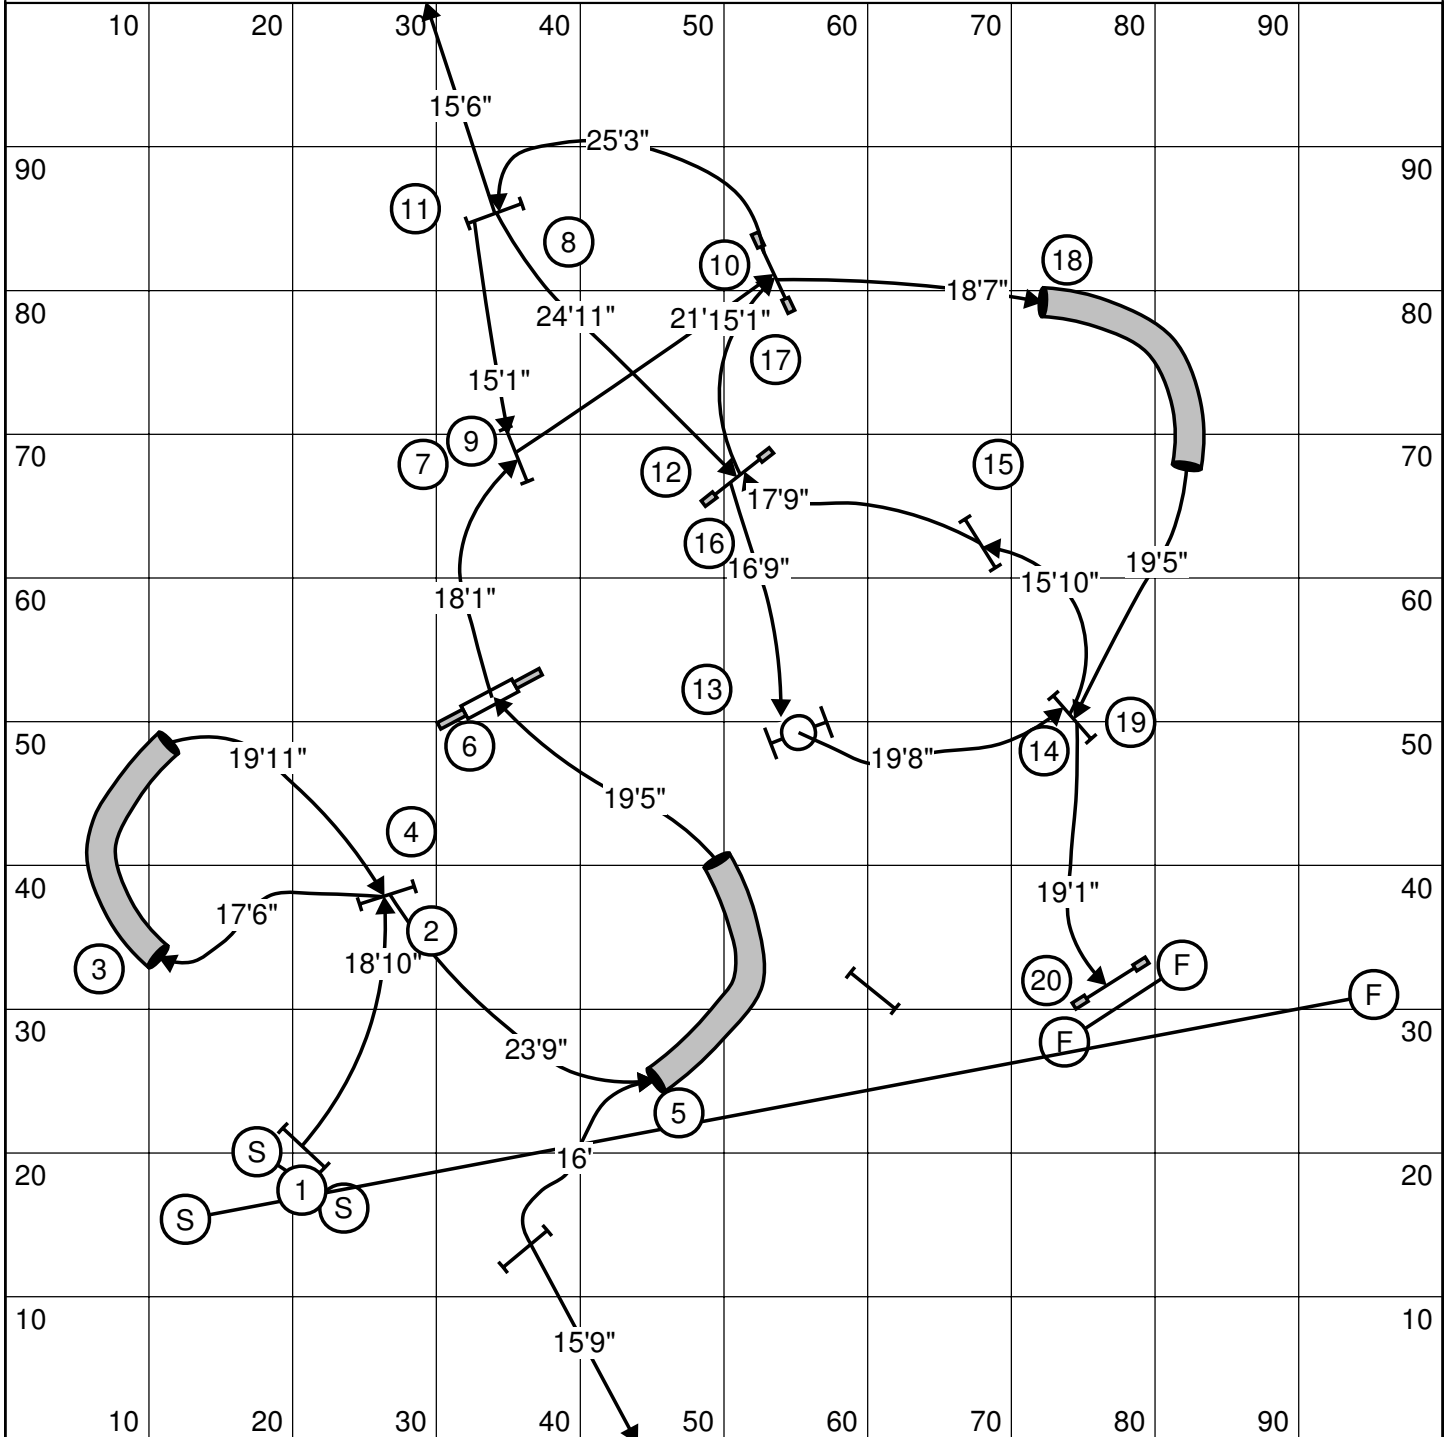

Regional Jumpers 101 - C. Dockrill

Yards: _____

Open (4.0) _____ Vet Open _____

Mini (3.8) _____ Vet Mini _____

Designed by: Claude Dionne

JUDGED BY: _____

Opening : 40 sec.

Sugg. Gamble : mini: 22 sec. (Vet.: 26 sec.) Open: 20 sec. (Vet.: 24 sec.)

REGIONALS GAMBLERS

Designed By: J Willis

Opening 40 Seconds

Closing - Regular/Special: Open 20 Mini 22 Veterans: Open 24 Mini 26