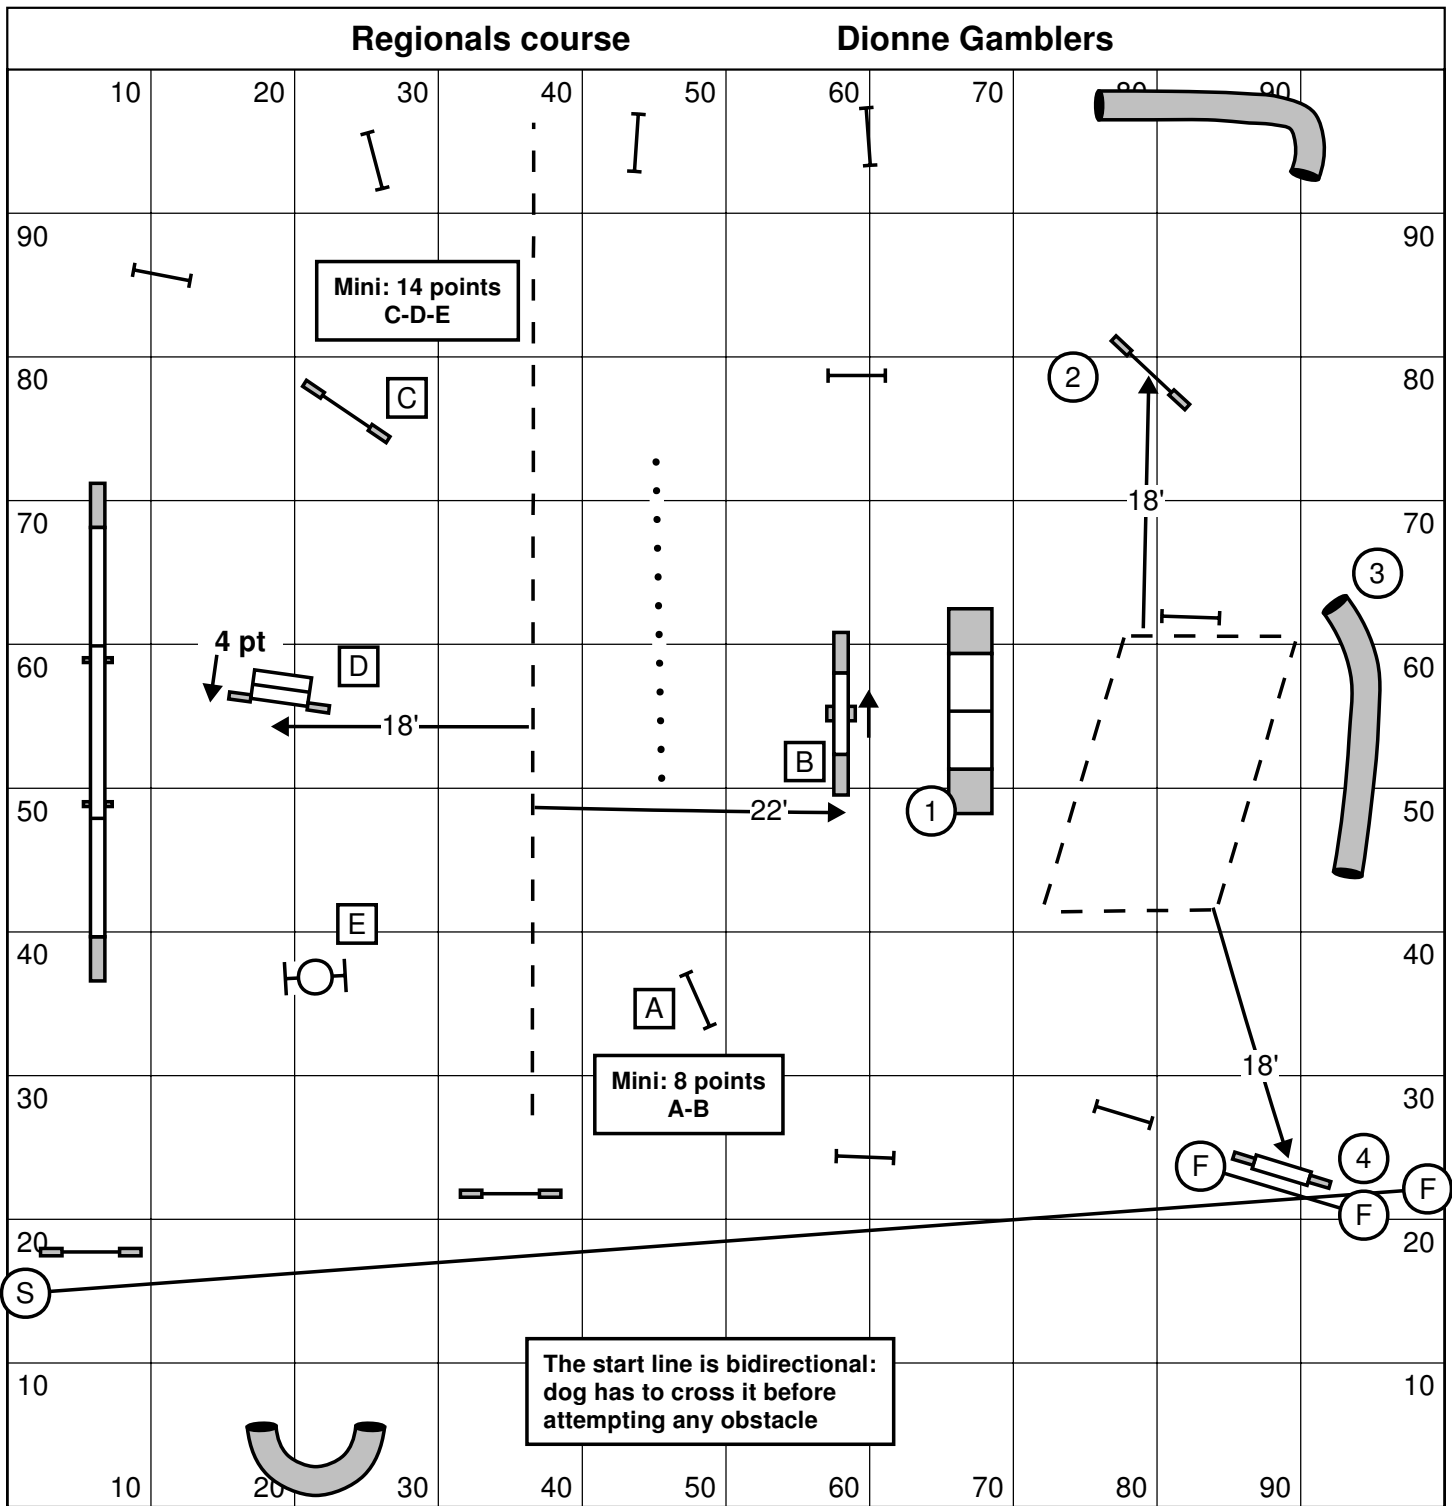

Regional Jumpers 101 - C. Dockrill

Yards: _____

Open (4.0) _____ Vet Open _____

Mini (3.8) _____ Vet Mini _____

Designed by: Claude Dionne

JUDGED BY: _____

Opening : 40 sec.

Sugg. Gamble : mini: 22 sec. (Vet.: 26 sec.) Open: 20 sec. (Vet.: 24 sec.)

REGIONALS GAMBLERS

Designed By: J Willis

Opening 40 Seconds

Closing - Regular/Special: Open 20 Mini 22 Veterans: Open 24 Mini 26