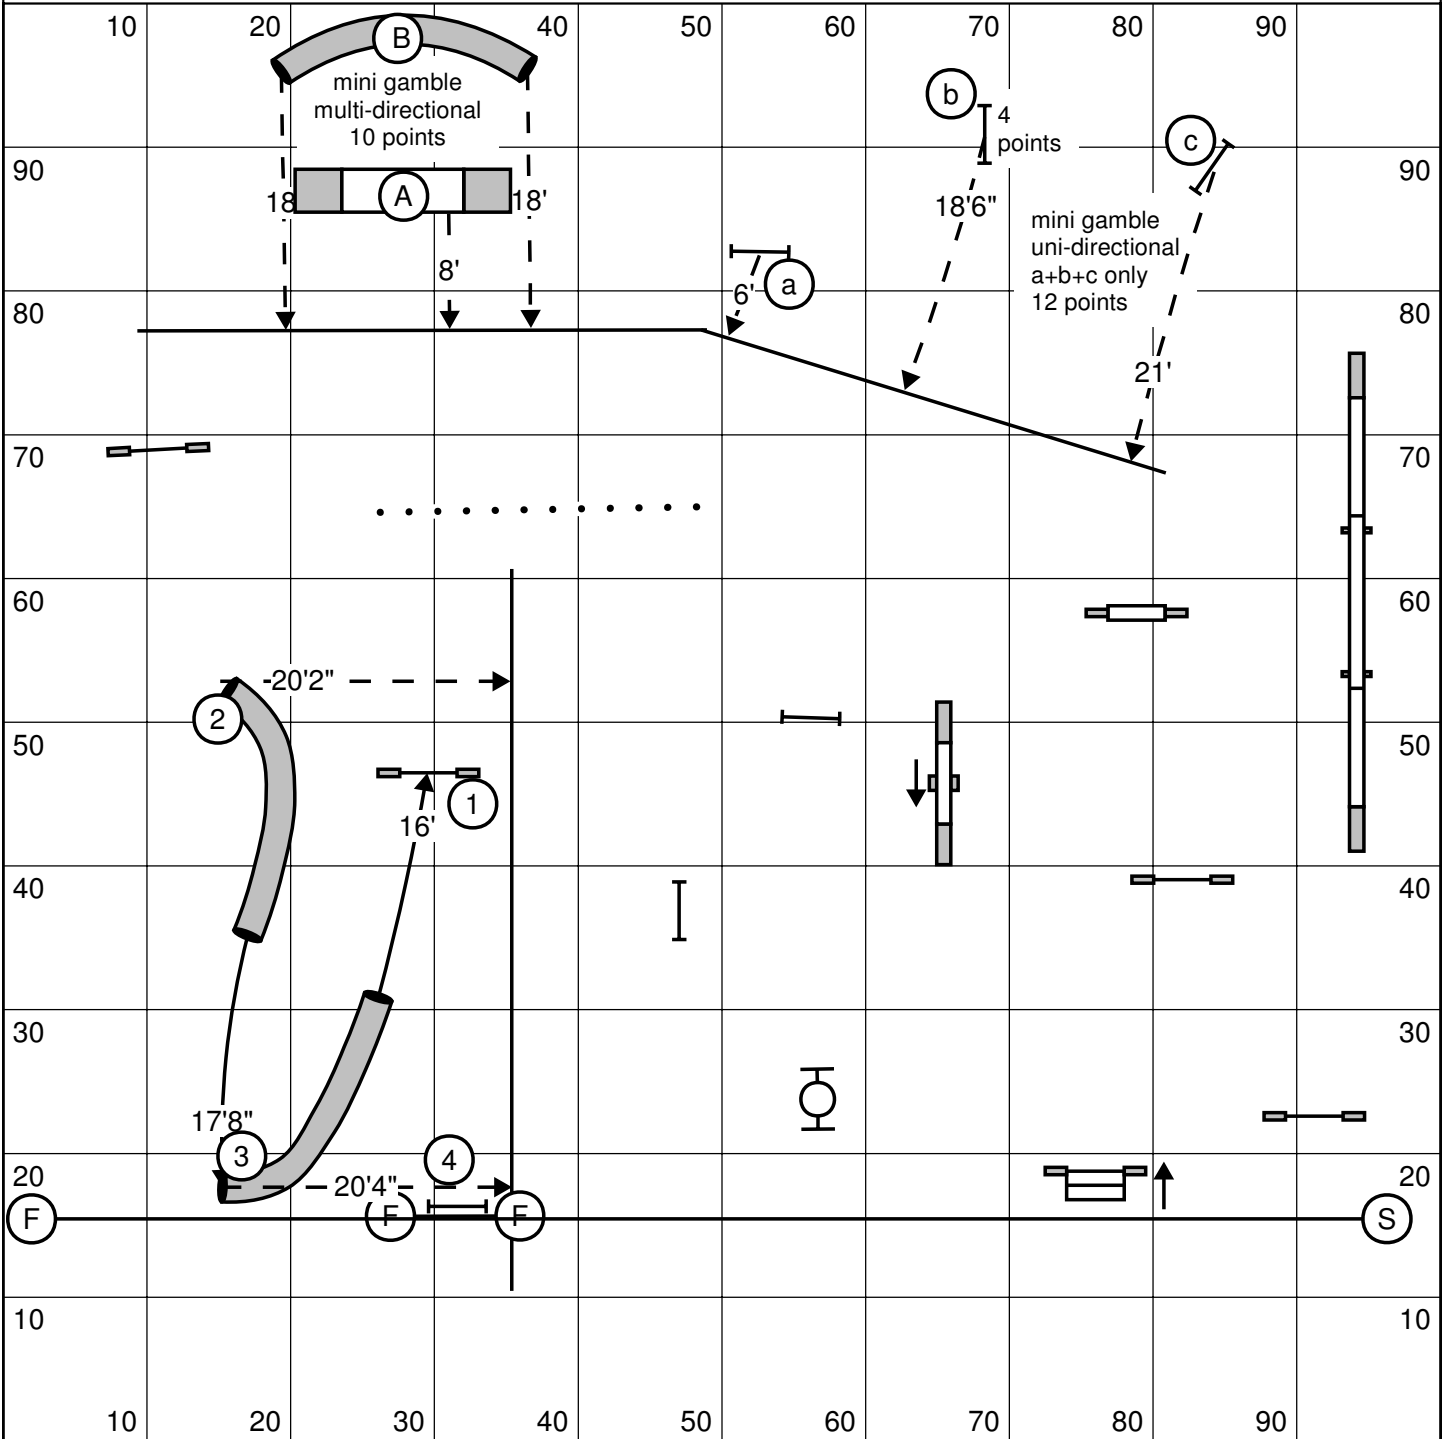

Regional Jumpers 101 - C. Dockrill

Yards: _____

Open (4.0) _____ Vet Open _____

Mini (3.8) _____ Vet Mini _____

Designed by: Claude Dionne

JUDGED BY: _____

Opening : 40 sec.

Sugg. Gamble : mini: 22 sec. (Vet.: 26 sec.) Open: 20 sec. (Vet.: 24 sec.)

REGIONALS GAMBLERS

Designed By: J Willis

Opening 40 Seconds

Closing - Regular/Special: Open 20 Mini 22 Veterans: Open 24 Mini 26