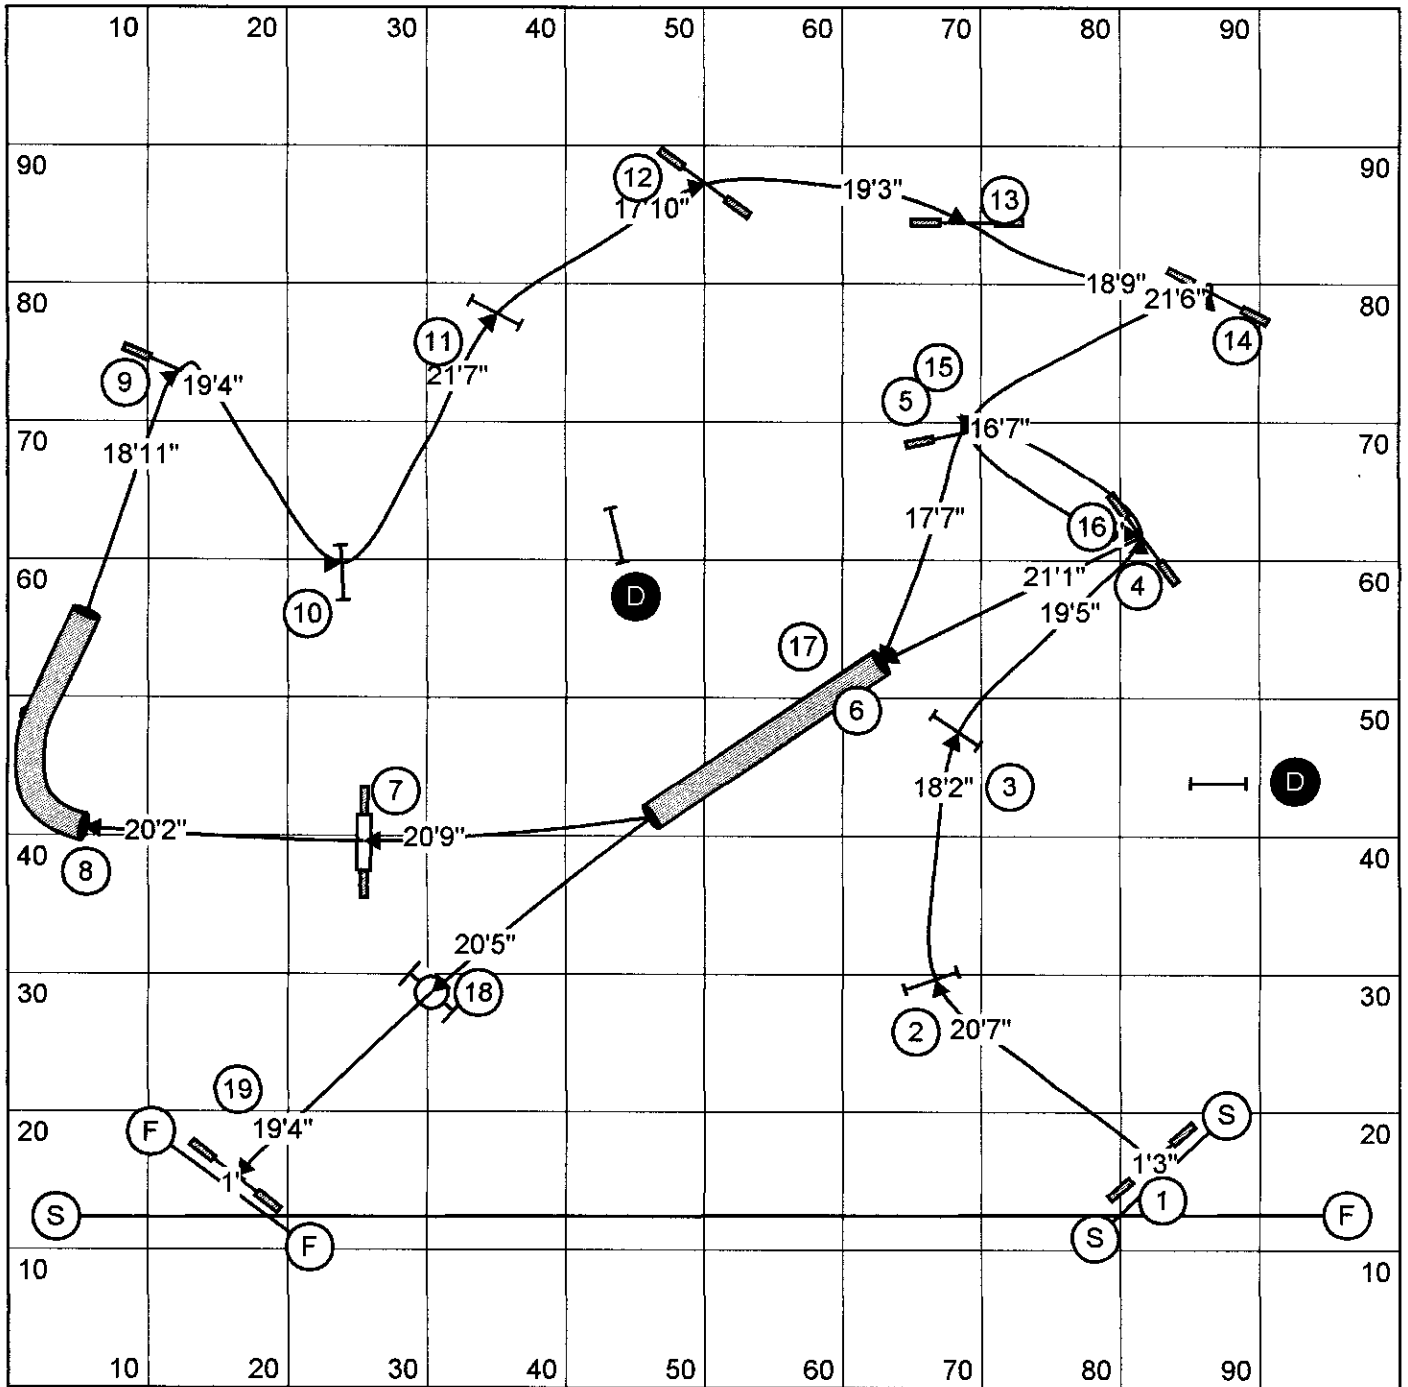

CAAWS

Yardage: 189 SCT: Open; 3.05y/sec = 62 Open vet = 74  
 Mini; 2.9y/sec = 65 Mini vet = 78

estimate yardage: 179y.

*[Handwritten signature]* 189 yds actual

Regionals Standard - Designing Judge Gail Thompson

open 3.10 mini 2.90

~~175~~ yards 192 yds.  
 open 62secs mini 66secs  
 open vet 74 secs mini vet 19secs

*[Handwritten Signature]*  
 Trish Levesque

ALICE  
CAANS

# REGIONAL JUMPERS - SAUTEUR RÉGIONAL

Designed by : A Vermette

Estimate : 135 yards : 154  
 Mini : ~~3,9~~ vgs/sec = 39 42      Vet mini : ~~47~~ 51  
 Open : 4,1 vgs/sec = 38                      Vet Open : 45

*ll*

CANN'S

Regionals Jumpers  
Designing Judge - Darcy Bennett  
Estimated Length - 144 yds  
Open/Spec SCT (4.00y/s):      Mini/Spec SCT (3.70y/s):

39 sec      42 sec  
vet open 47 sec      vet mini 51 sec