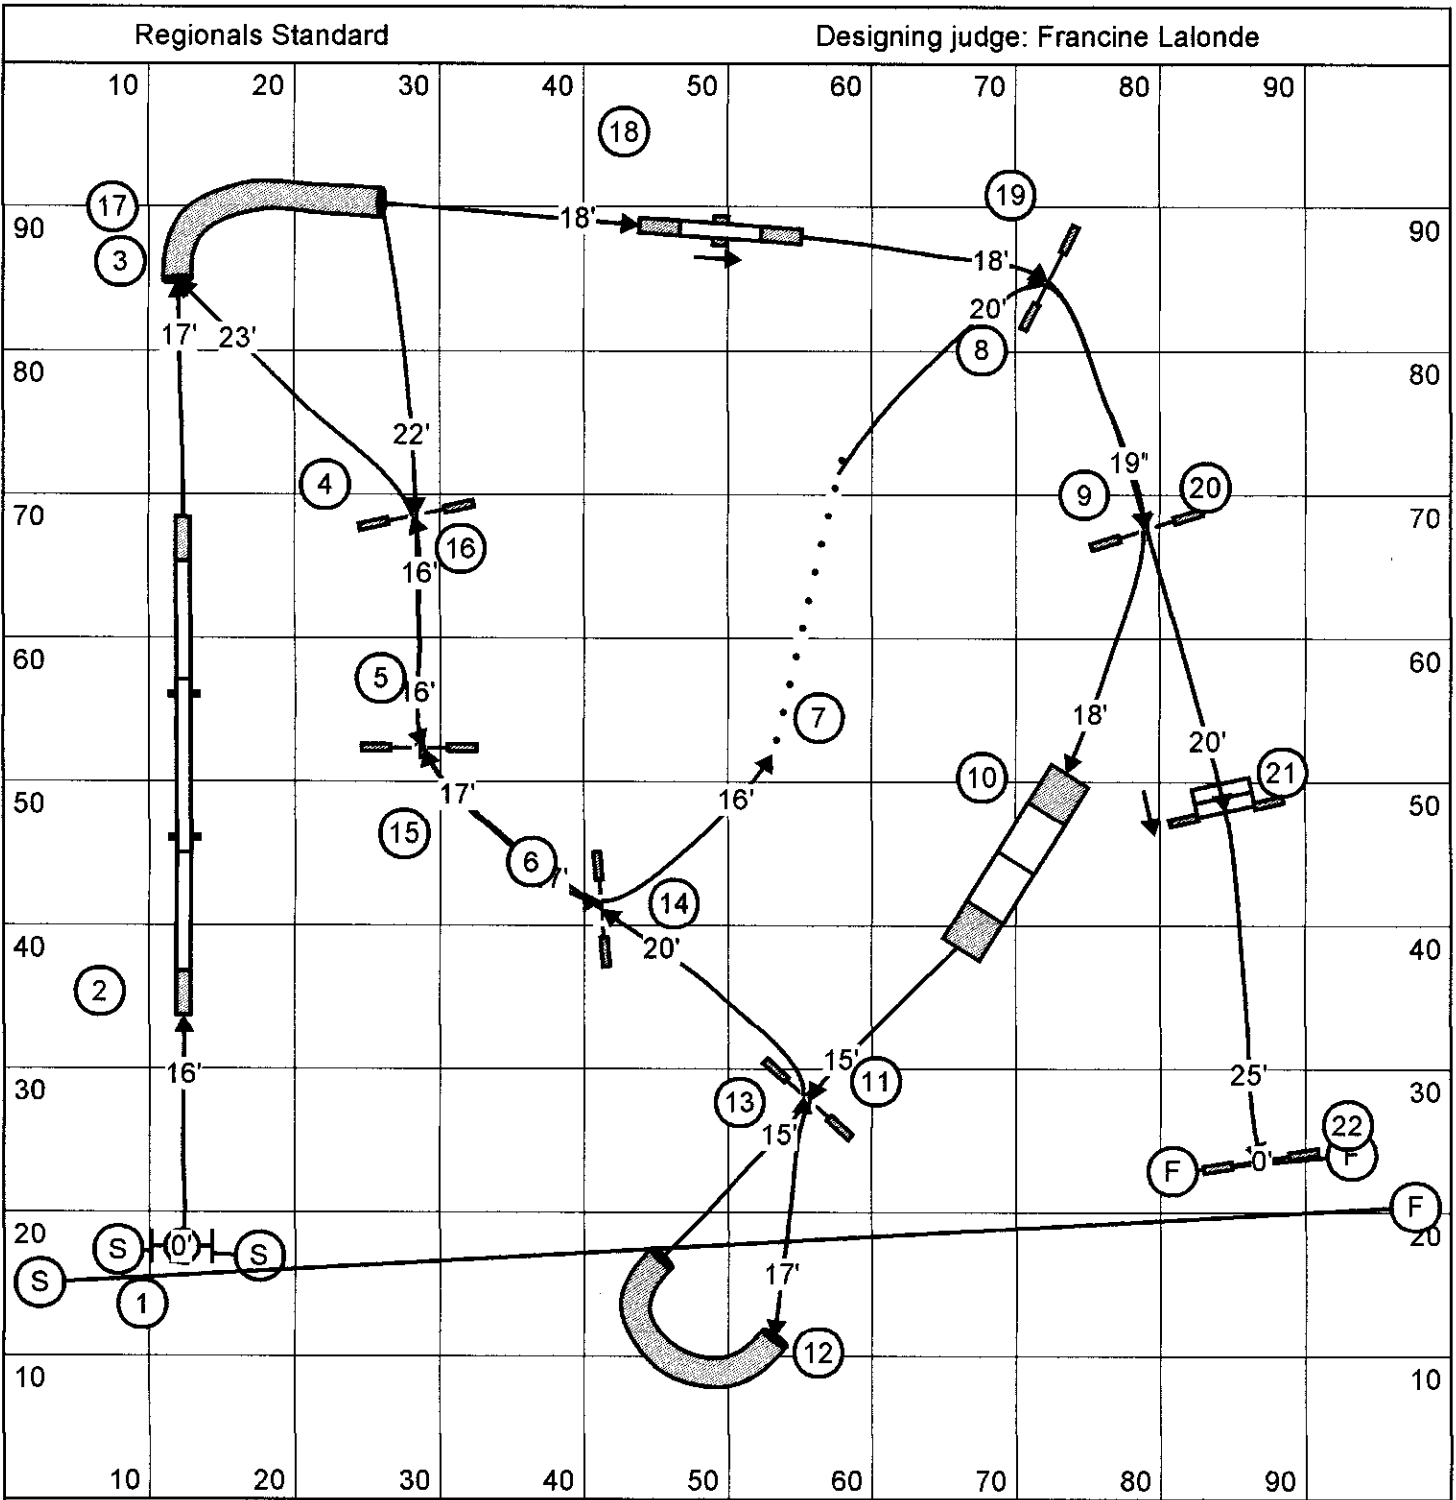

CAAWS

Yardage: 189 SCT: Open; 3.05y/sec = 62 Open vet = 74  
 Mini; 2.9y/sec = 65 Mini vet = 78

estimate yardage: 179y.

*[Handwritten signature]* 189 yds actual

Regionals Standard - Designing Judge Gail Thompson

open 3.10 mini 2.90

~~175~~ yards 192 yds.  
 open 62secs mini 66secs  
 open vet 74 secs mini vet 19secs

*[Handwritten Signature]*  
 Trish Levesque

ALICE  
CAANS

# REGIONAL JUMPERS - SAUTEUR RÉGIONAL

Designed by : A Vermette

Estimate : 135 yards : 154  
 Mini : ~~3,9~~ vgs/sec = 39 42      Vet mini : ~~47~~ 51  
 Open : 4,1 vgs/sec = 38                      Vet Open : 45

*ll*

CANN'S

Regionals Jumpers  
Designing Judge - Darcy Bennett  
Estimated Length - 144 yds  
Open/Spec SCT (4.00y/s):      Mini/Spec SCT (3.70y/s):

39 sec      42 sec  
vet open 47 sec      vet mini 51 sec