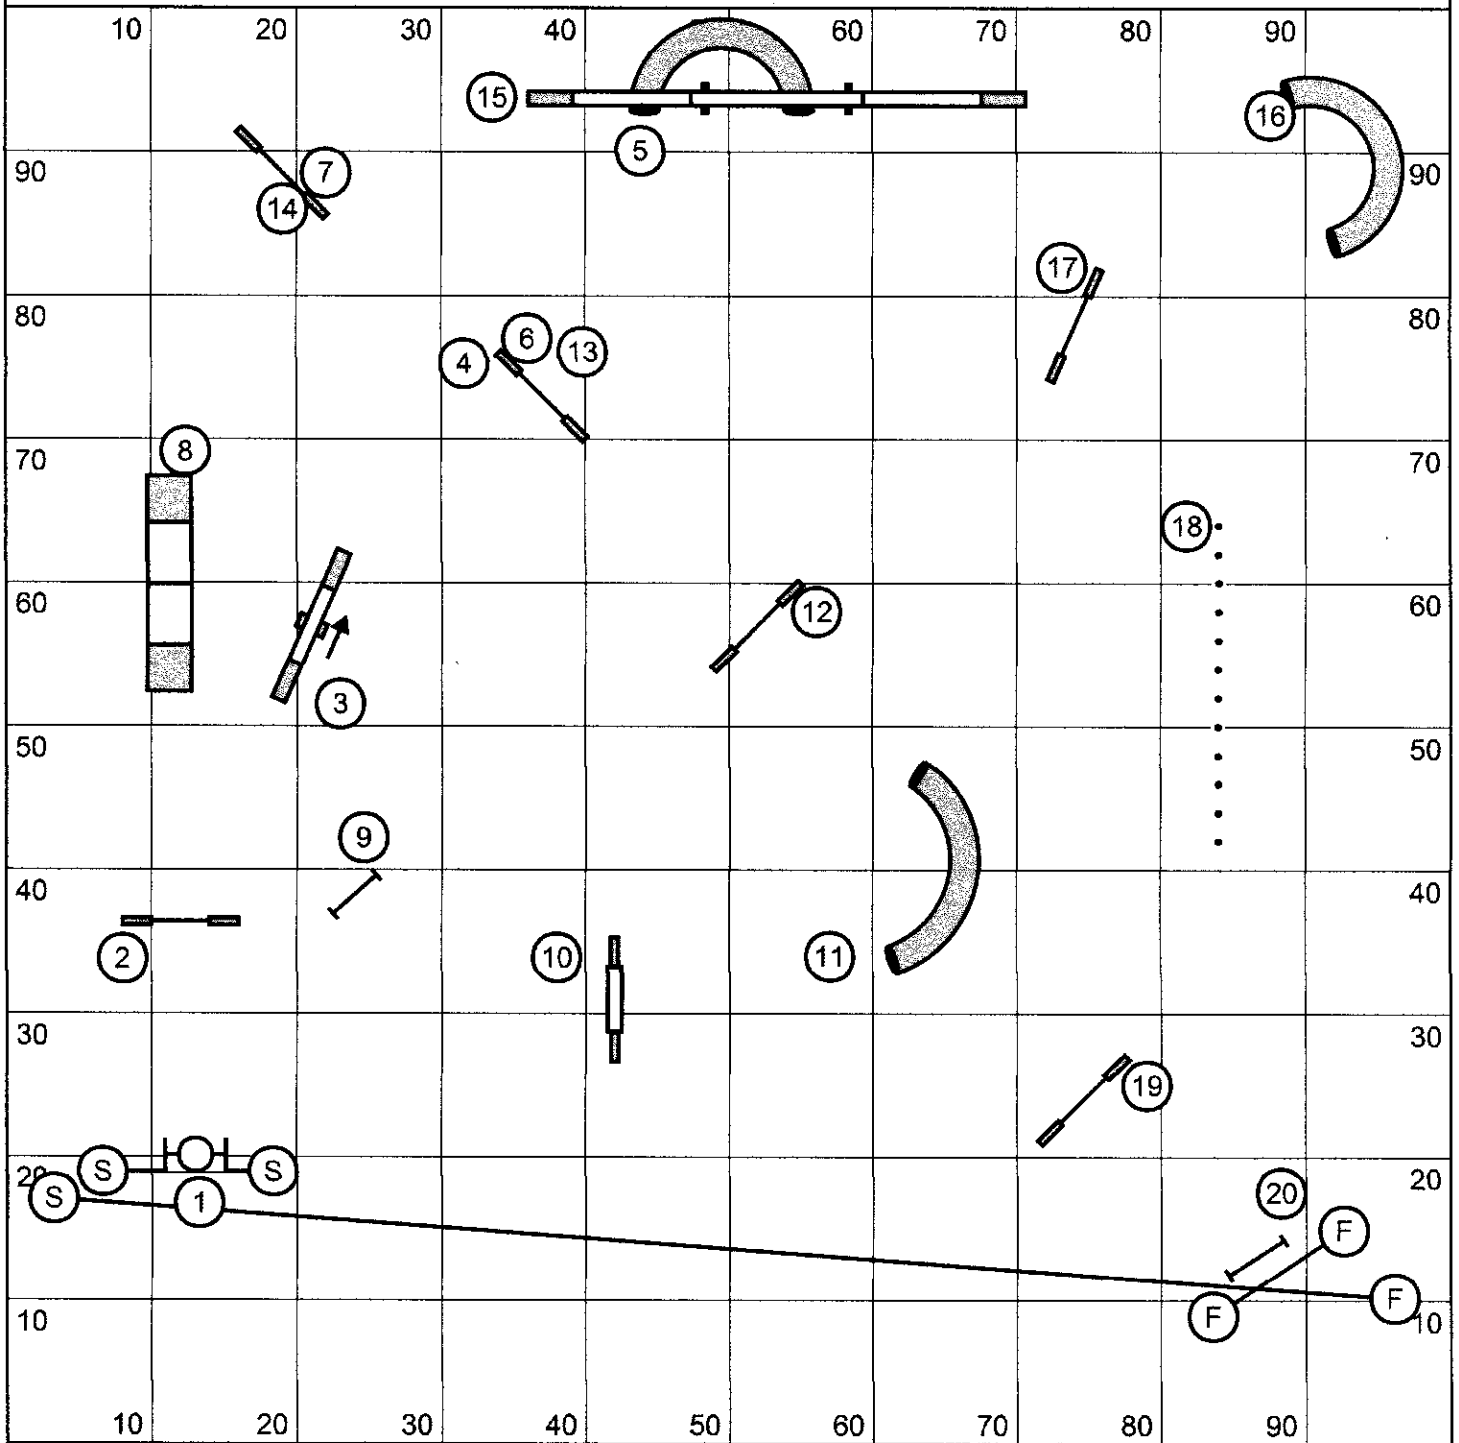

CAAWS

Yardage: 189 SCT: Open; 3.05y/sec = 62 Open vet = 74  
 Mini; 2.9y/sec = 65 Mini vet = 78

estimate yardage: 179y.

*[Handwritten signature]* 189 yds actual

Regionals Standard - Designing Judge Gail Thompson

open 3.10 mini 2.90

~~175~~ yards 192 yds.  
 open 62secs mini 66secs  
 open vet 74 secs mini vet 19secs

*[Handwritten Signature]*  
 Trish Levesque

ALICE  
CAANS

# REGIONAL JUMPERS - SAUTEUR RÉGIONAL

Designed by : A Vermette

Estimate : 135 yards : 154  
 Mini : ~~3,9~~ vgs/sec = 39 42      Vet mini : ~~47~~ 51  
 Open : 4,1 vgs/sec = 38                      Vet Open : 45

*ll*

CANN'S

Regionals Jumpers  
Designing Judge - Darcy Bennett  
Estimated Length - 144 yds  
Open/Spec SCT (4.00y/s):      Mini/Spec SCT (3.70y/s):

39 sec      42 sec  
vet open 47 sec      vet mini 51 sec