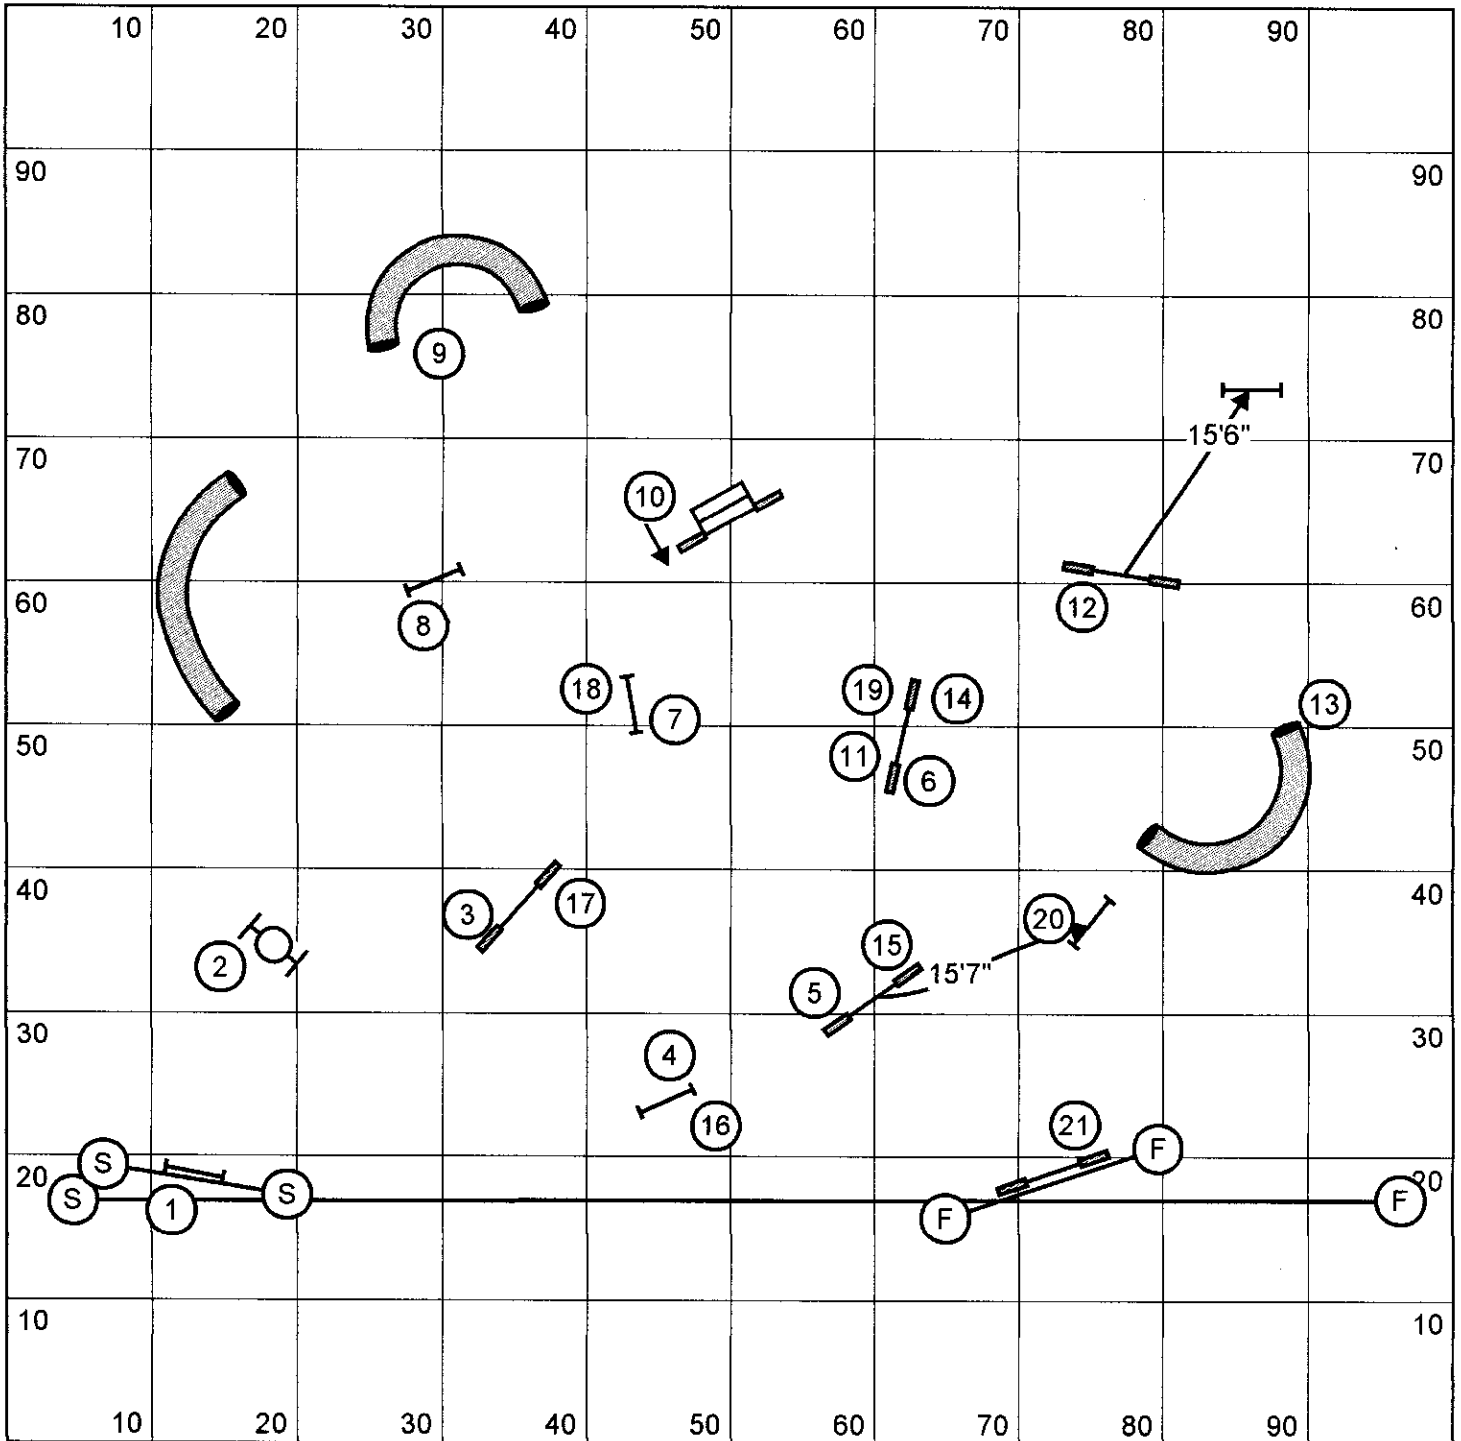

CAAWS

Yardage: 189 SCT: Open; 3.05y/sec = 62 Open vet = 74  
 Mini; 2.9y/sec = 65 Mini vet = 78

estimate yardage: 179y.

*[Handwritten signature]* 189 yds actual

Regionals Standard - Designing Judge Gail Thompson

open 3.10 mini 2.90

~~175~~ yards 192 yds.  
 open 62secs mini 66secs  
 open vet 74 secs mini vet 19secs

*[Handwritten Signature]*  
 Trish Levesque

ALICE  
CAANS

# REGIONAL JUMPERS - SAUTEUR RÉGIONAL

Designed by : A Vermette

Estimate : 135 yards : 154  
 Mini : ~~3,9~~ vgs/sec = 39 42      Vet mini : ~~47~~ 51  
 Open : 4,1 vgs/sec = 38                      Vet Open : 45

*ll*

CANN'S

Regionals Jumpers  
Designing Judge - Darcy Bennett  
Estimated Length - 144 yds  
Open/Spec SCT (4.00y/s):      Mini/Spec SCT (3.70y/s):

39 sec      42 sec  
vet open 47 sec      vet mini 51 sec