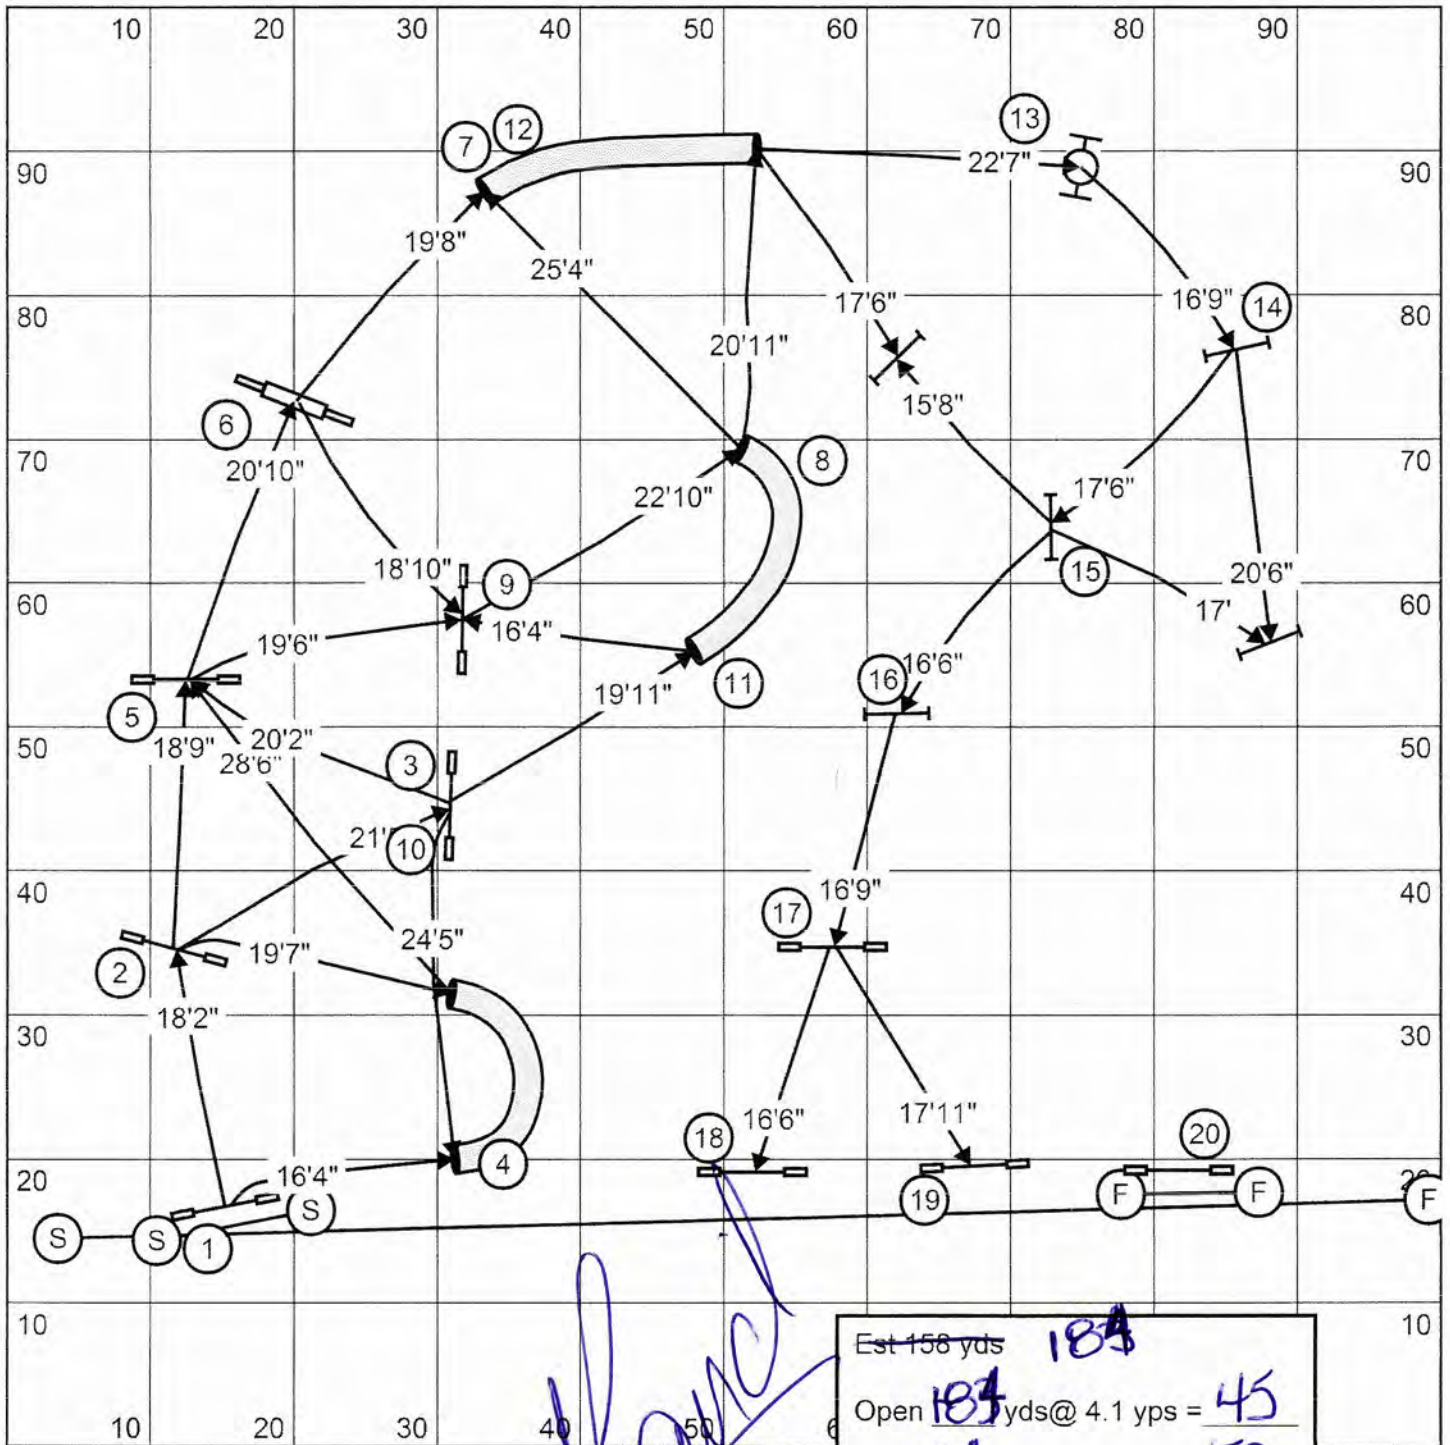

mini @ 3.6

R/S

54

Vet R

65

open @ 3.9

50

60

Regional Jumpers

Designing Judge: Arlene Lehmann

Est	158 yds	184
Open	184 yds @ 4.1 yps =	45
Mini	184 yds @ 3.7 yps =	50
Open Vets	45 X 1.2 =	54
Mini Vets	50 X 1.2 =	60

Regional - Standard

Dessiné par / Designed by: Carole Côté

176 Yards / Verges
aprox: 165y/v

MINI; 2.85 y/s; 62 sec. OPEN; 3.1 y/s; 57 sec.
VET; 74 sec. VET; 68 sec.

Handwritten signature in blue ink.