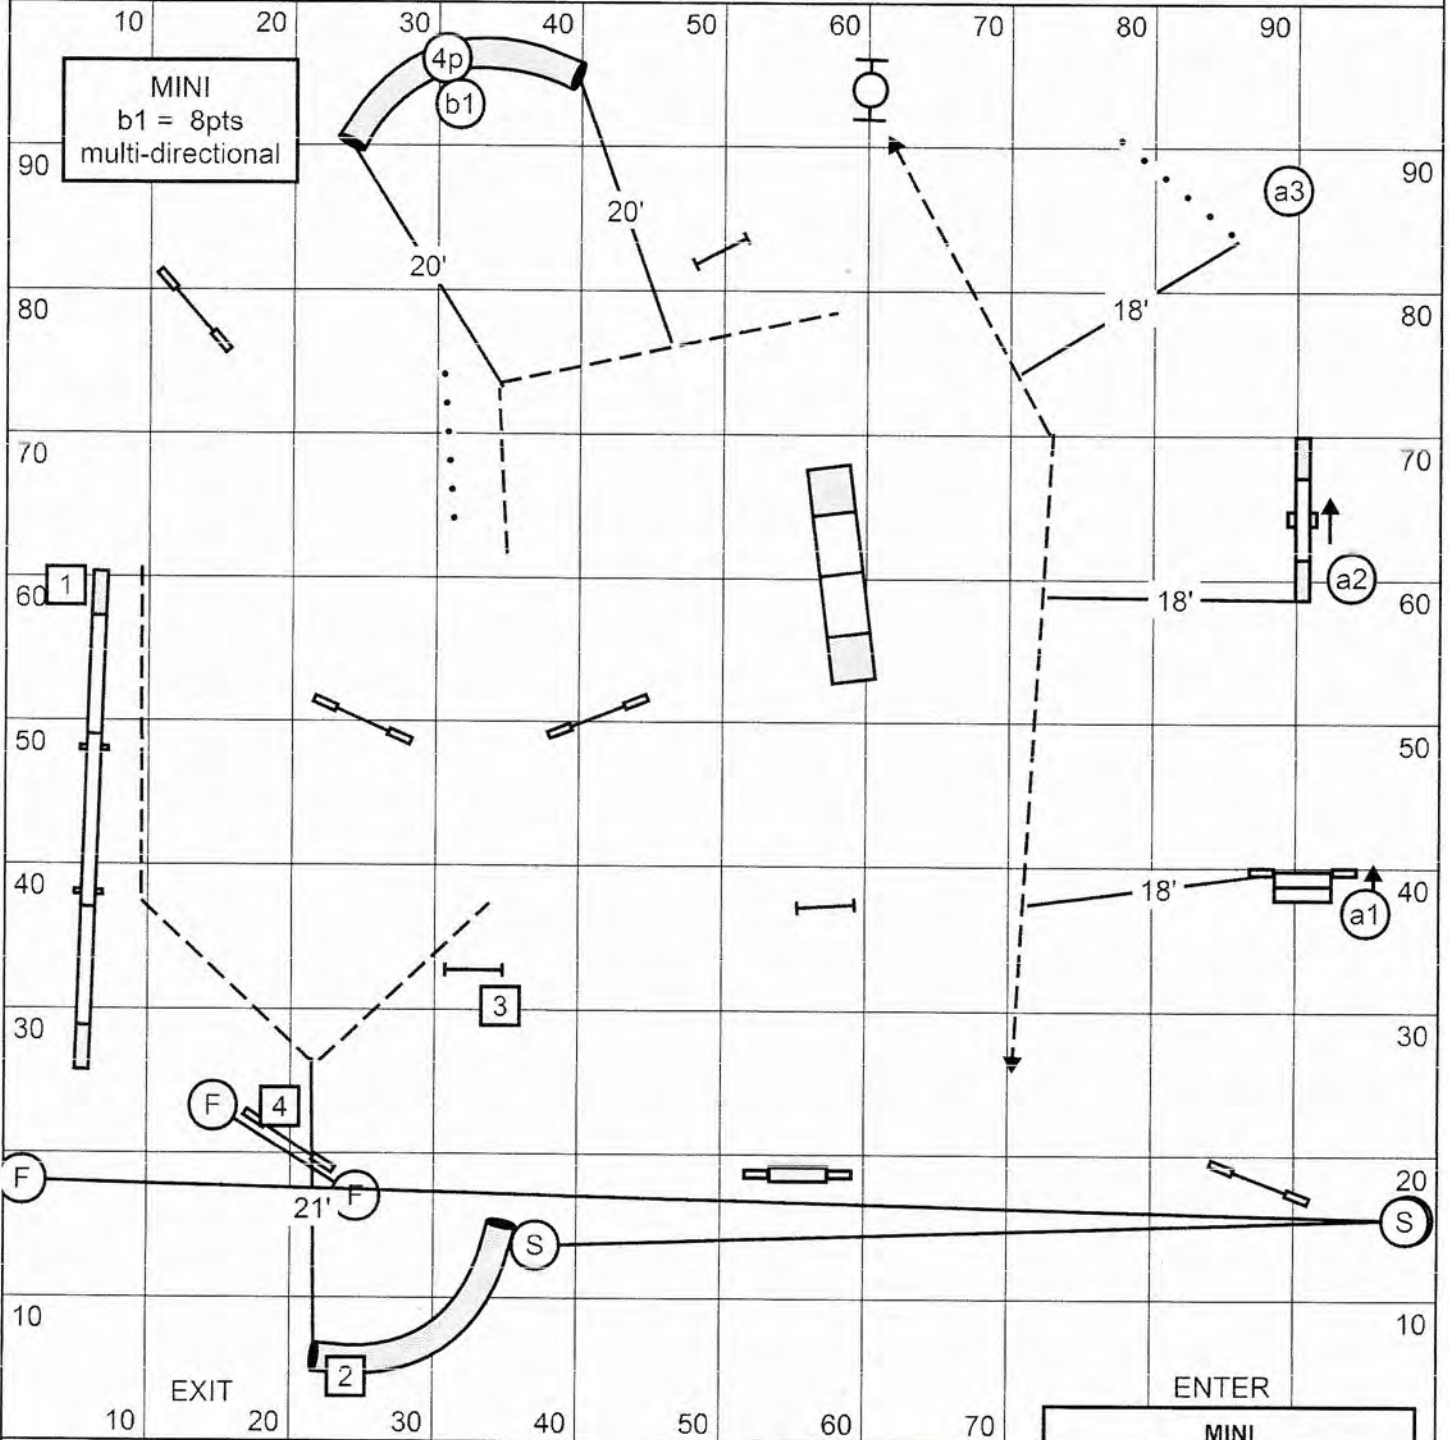

AAC REGIONAL AGILITY CHAMPIONSHIPS

Designed by: Cindy Swiney

GAMBLE

SCT = 40 sec

Main Gamble = 1-2-3-4/Finish

Open GT = 20 sec Mini GT = 22 sec

Open Vet GT = 24 sec Mini Vet GT = 26 sec

MINI
 If fault an obstacle,
 can still get points for the others
 a1 = 4pts
 a2 = 6pts
 a3 = 4pts
 a1+a2+a3 = 14pts

mini @ 3.6

R/S

54

Vet R

65

open @ 3.9

50

60

Regional Jumpers

Designing Judge: Arlene Lehmann

Est	158 yds	184
Open	184 yds @ 4.1 yps =	45
Mini	184 yds @ 3.7 yps =	50
Open Vets	45 X 1.2 =	54
Mini Vets	50 X 1.2 =	60

Regional - Standard

Dessiné par / Designed by: Carole Côté

176 Yards / Verges
aprox: 165y/v

MINI; 2.85 y/s; 62 sec. OPEN; 3.1 y/s; 57 sec.
VET; 74 sec. VET; 68 sec.

Handwritten signature in blue ink.