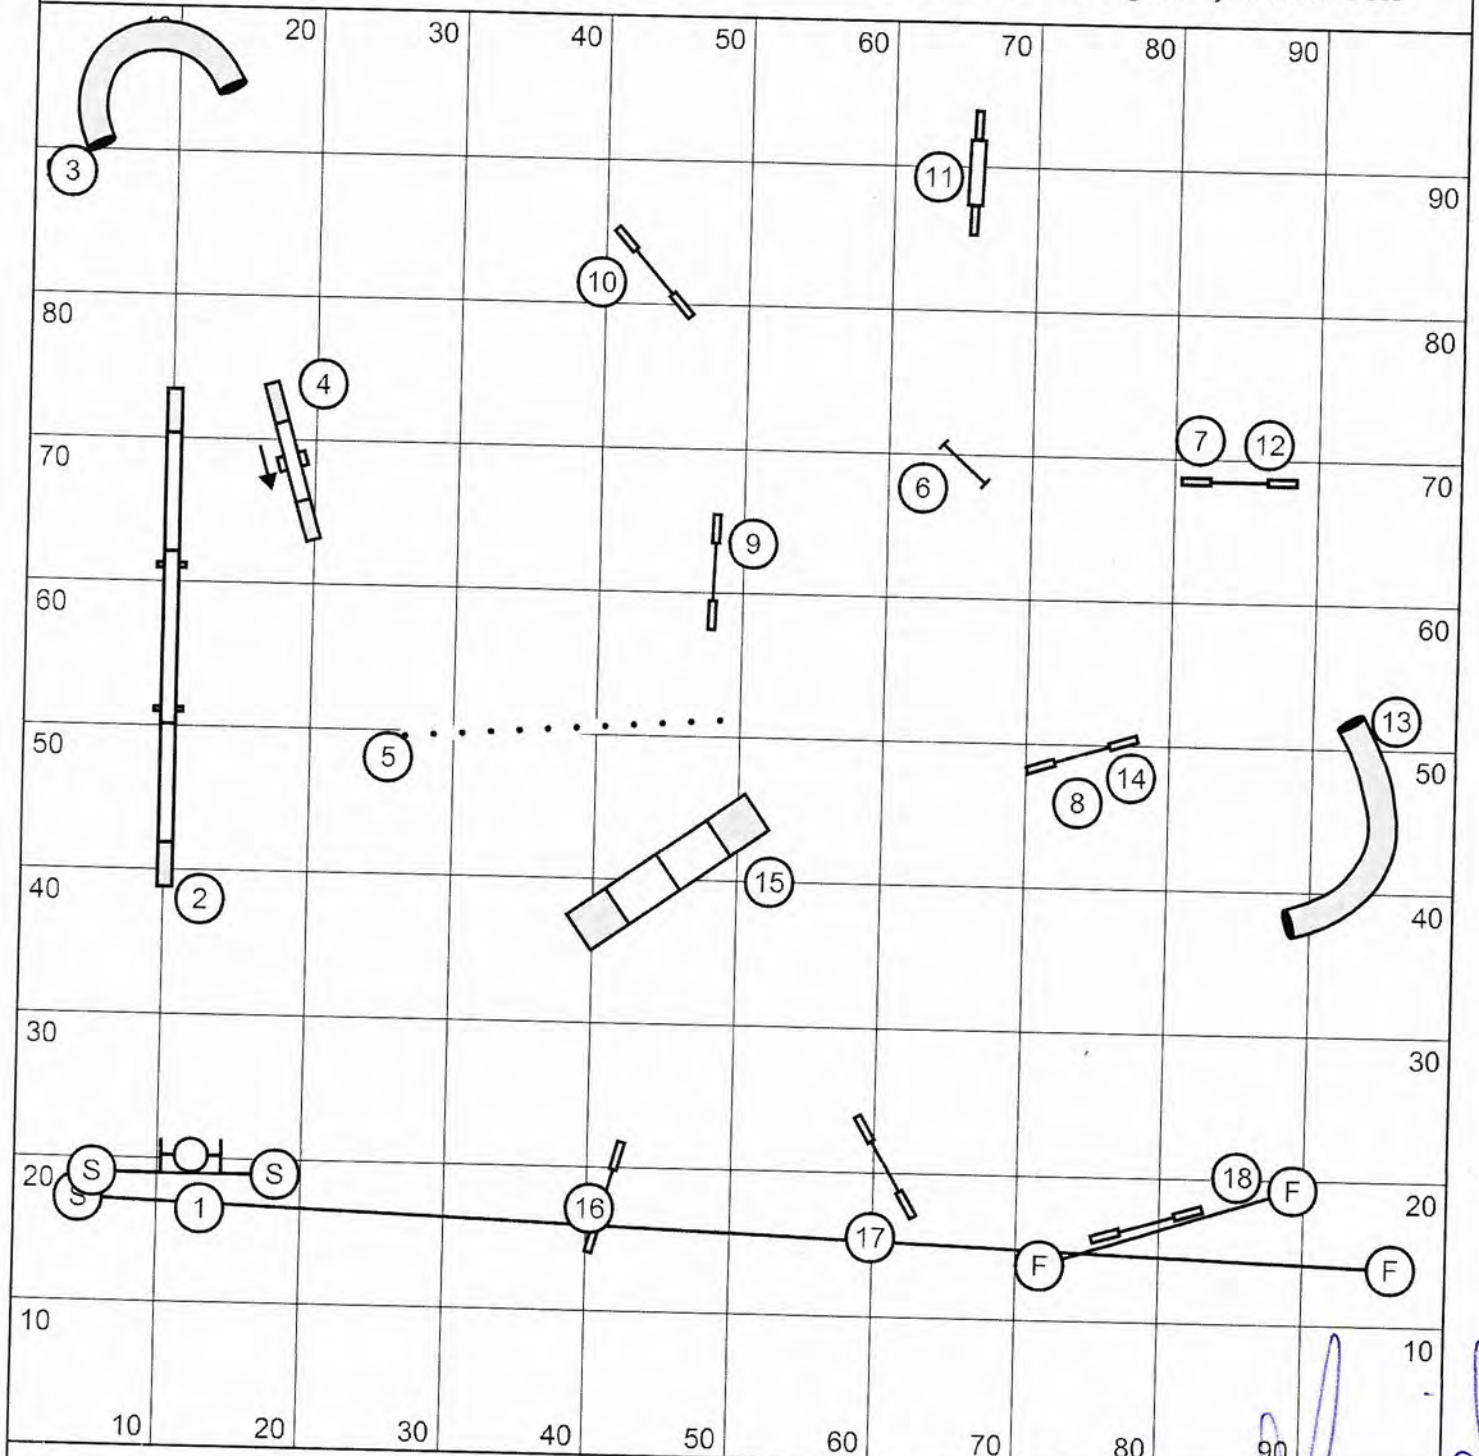

mini @ 3.6

R/S

54

Vet R

65

open @ 3.9

50

60

Regional Jumpers

Designing Judge: Arlene Lehmann

Est	158 yds	184
Open	184 yds @ 4.1 yps =	45
Mini	184 yds @ 3.7 yps =	50
Open Vets	45 X 1.2 =	54
Mini Vets	50 X 1.2 =	60

Regional - Standard

Dessiné par / Designed by: Carole Côté

176 Yards / Verges
aprox: 165y/v

MINI; 2.85 y/s; 62 sec. OPEN; 3.1 y/s; 57 sec.
VET; 74 sec. VET; 68 sec.

Handwritten signature in blue ink.