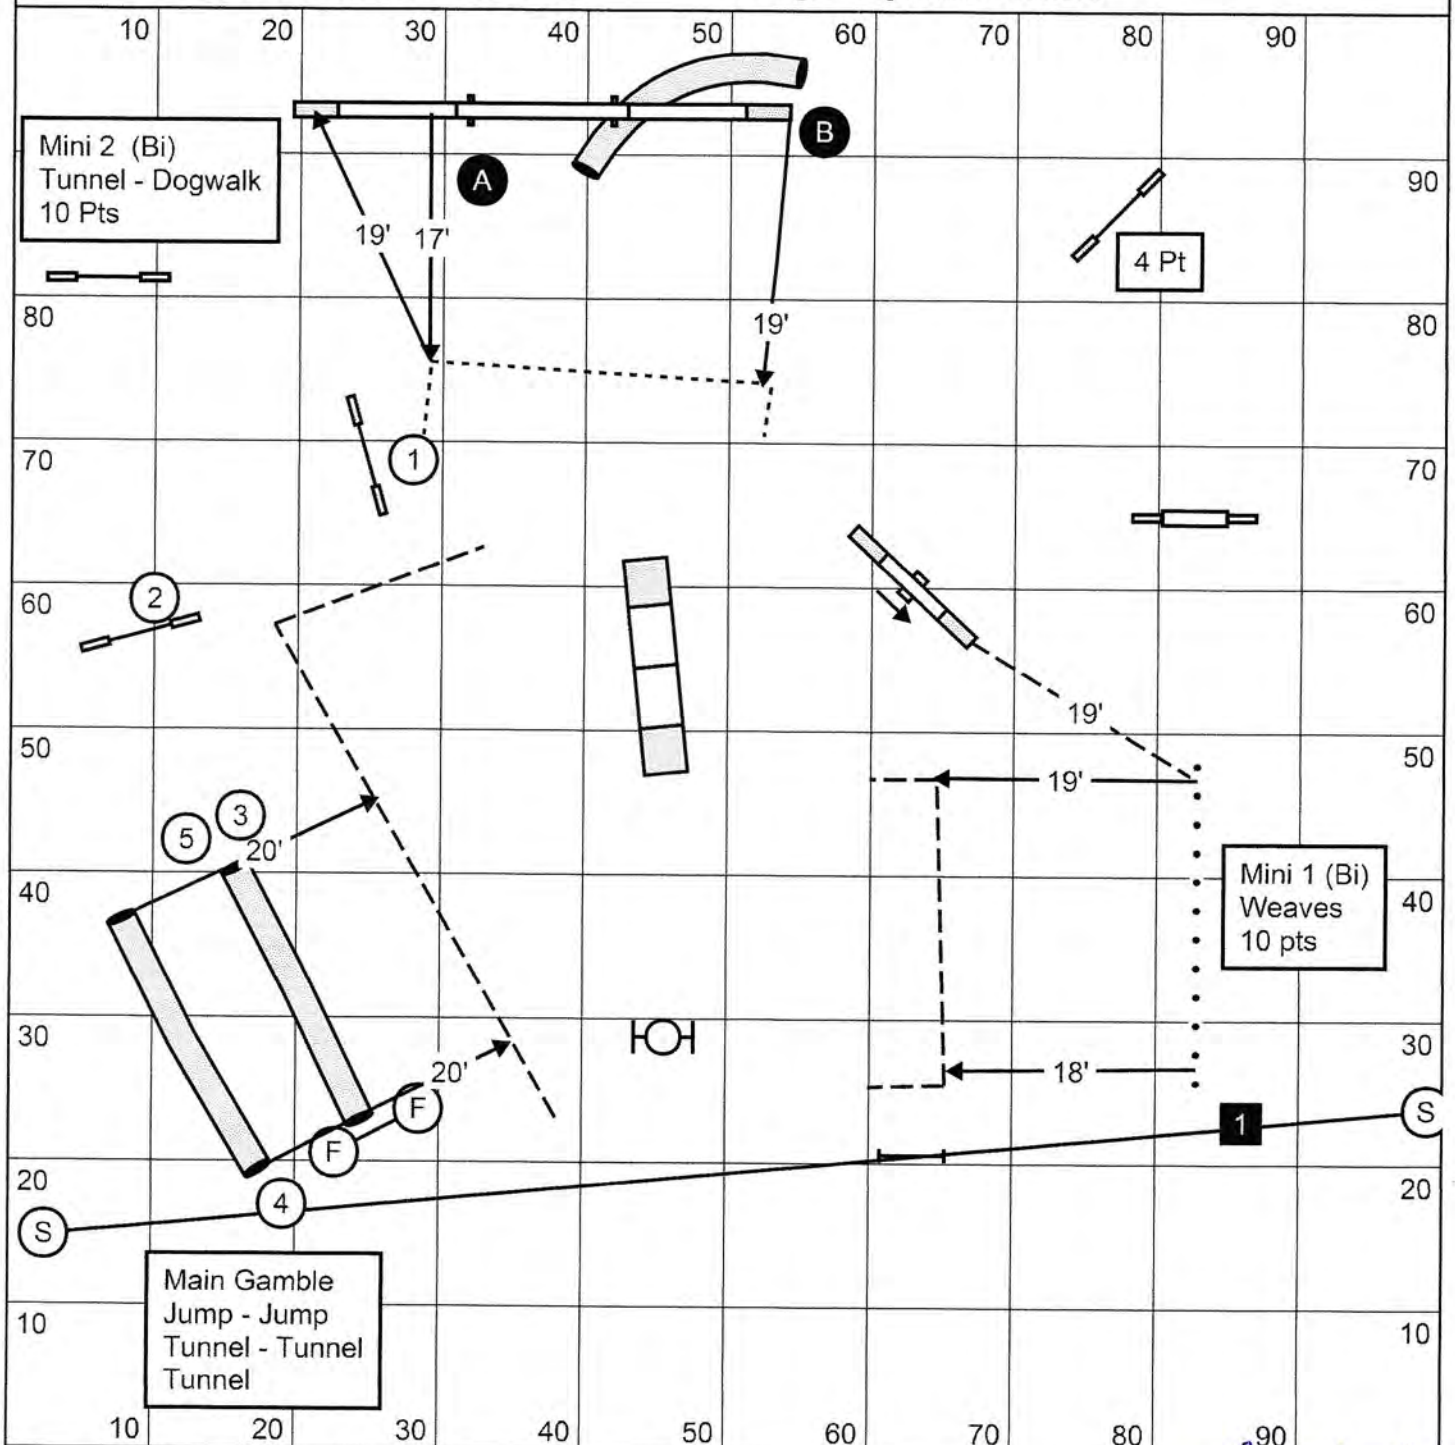

Regional Gamblers - 100X100

Designed by: Rob Struthers

Opening Time 40 seconds

Gamble times:

Open Reg: 20 secs 22
Mini Reg: 22 secs 24

Open Vet: 24 secs 26
Mini Vet: 26 secs 29

C. Dionne
C. Dionne