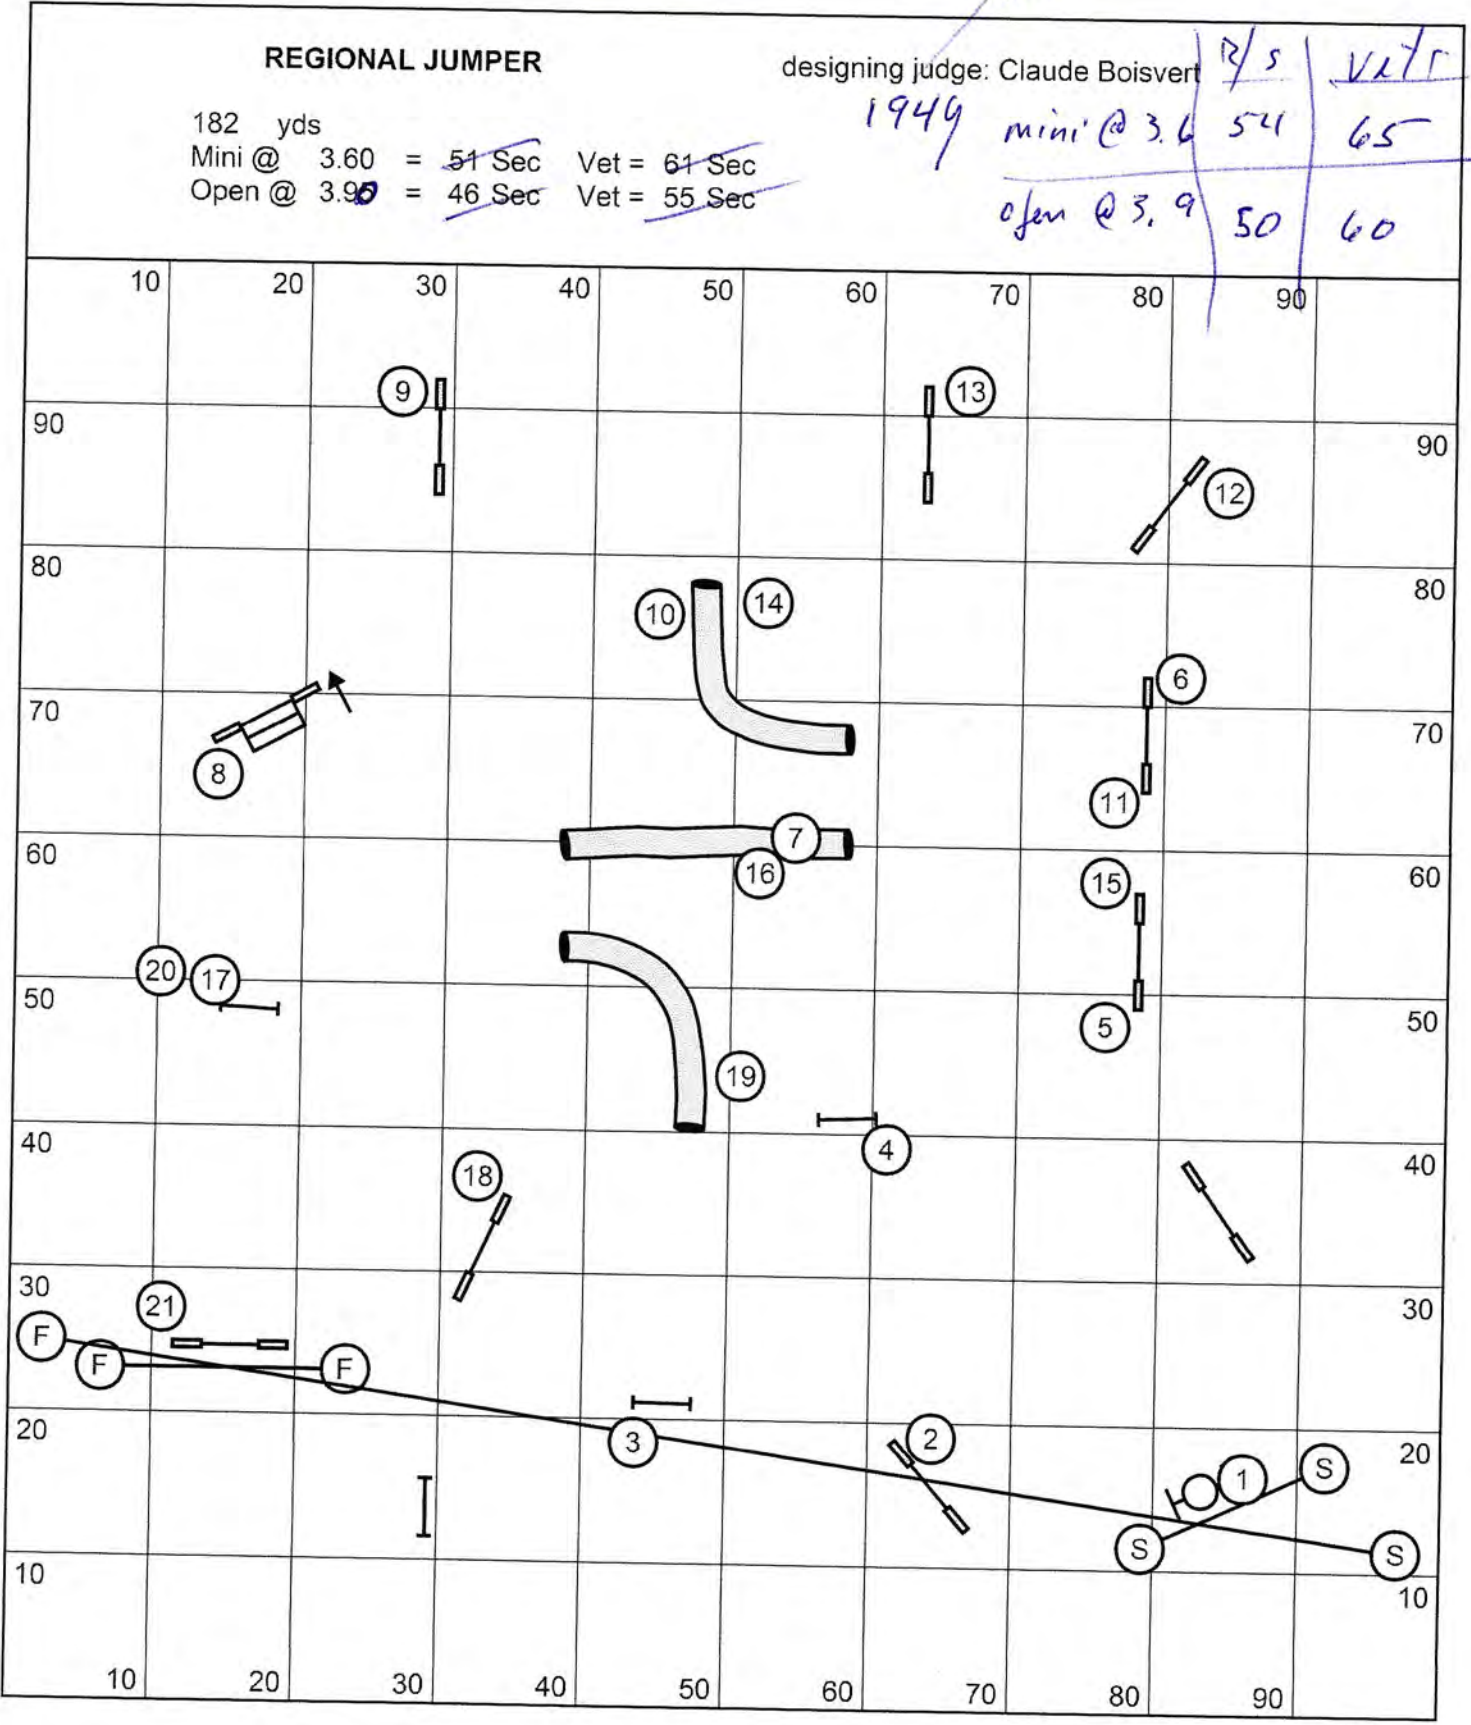

mini @ 3.6

R/S

54

Vet R

65

open @ 3.9

50

60

Regional Jumpers

Designing Judge: Arlene Lehmann

Est	158 yds	184
Open	184 yds @ 4.1 yps =	45
Mini	184 yds @ 3.7 yps =	50
Open Vets	45 X 1.2 =	54
Mini Vets	50 X 1.2 =	60

Regional - Standard

Dessiné par / Designed by: Carole Côté

176 Yards / Verges
aprox: 165y/v

MINI; 2.85 y/s; 62 sec. OPEN; 3.1 y/s; 57 sec.
VET; 74 sec. VET; 68 sec.

Handwritten signature in blue ink.