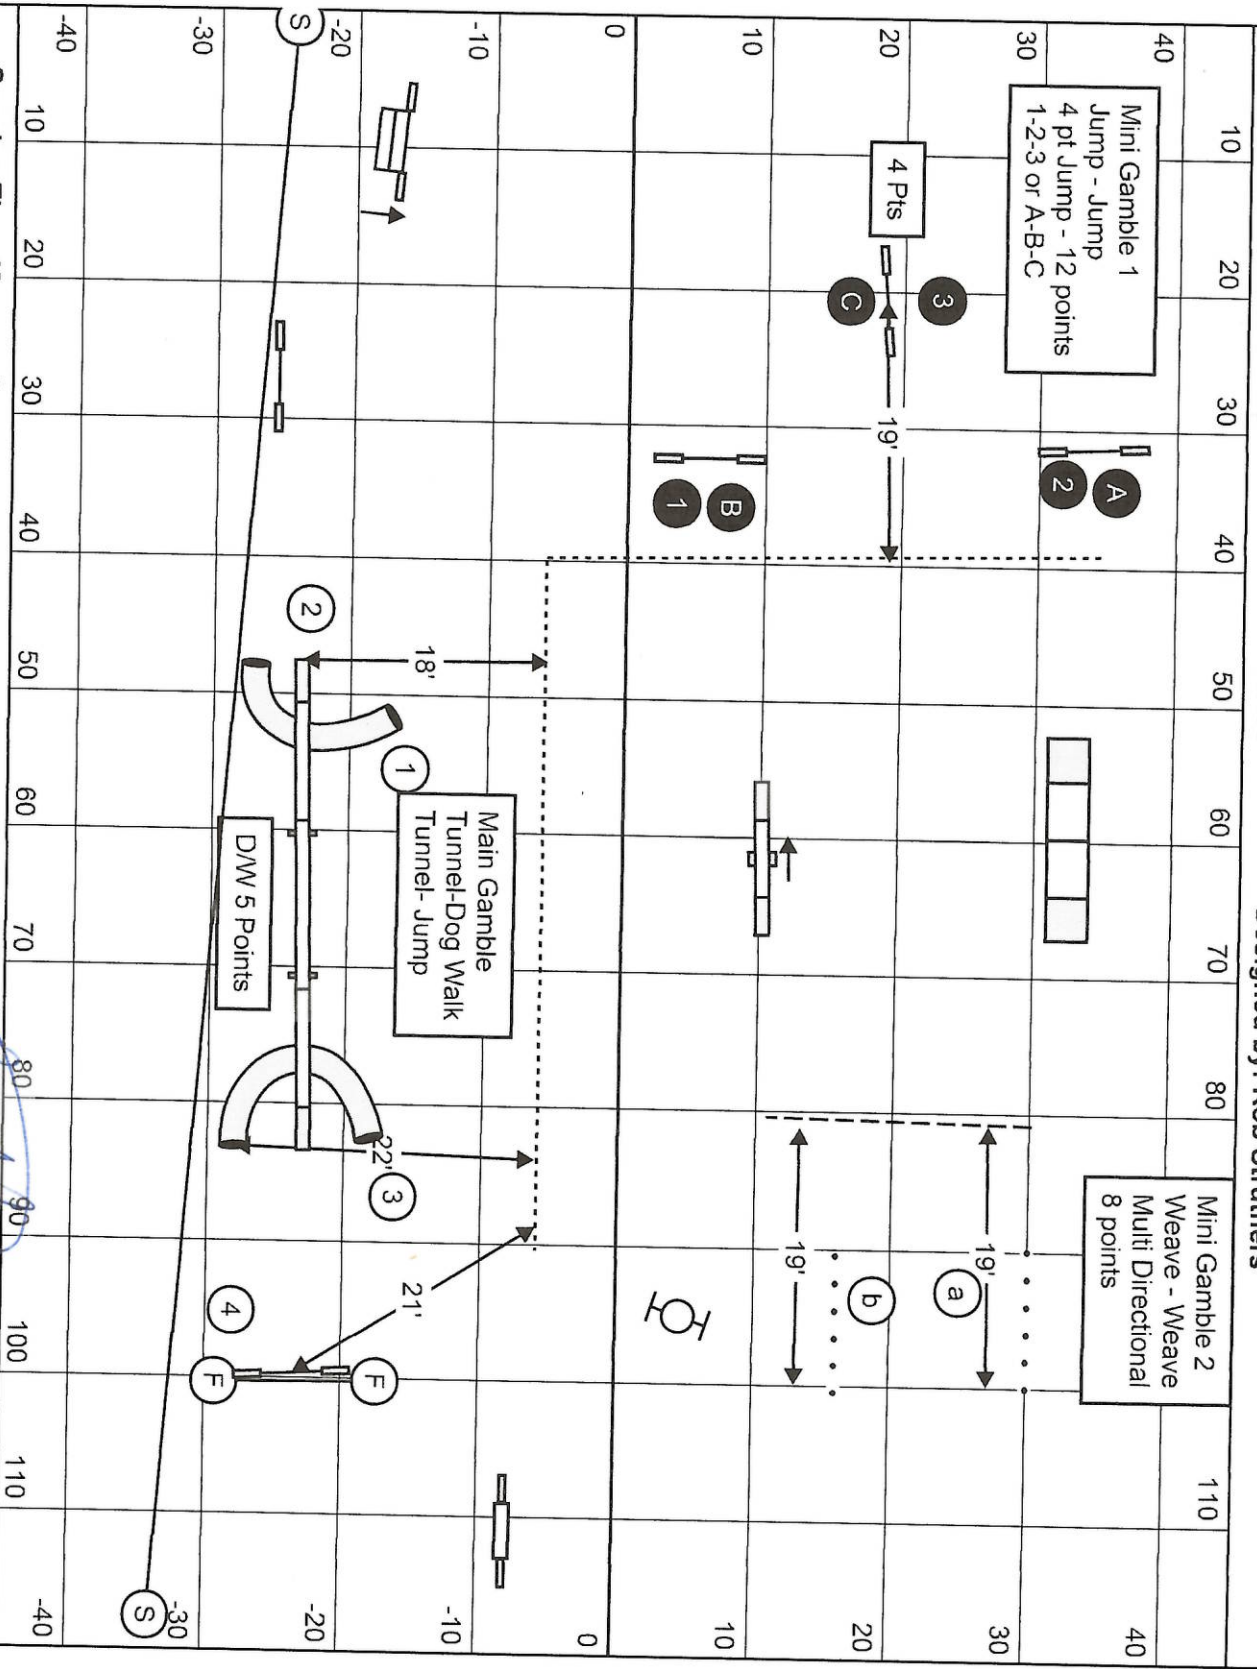

197405
 0.62 v.0 74
 M.68 v.M 82

Le. Lehmann CH team

Regional Gamblers - 120X90

Designed by: Rob Struthers

Opening Time 40 seconds
Gamble times:

Open Reg: 20 secs
Mini Reg: 22 secs

Open Vet: 24 secs
Mini Vet: 26 secs