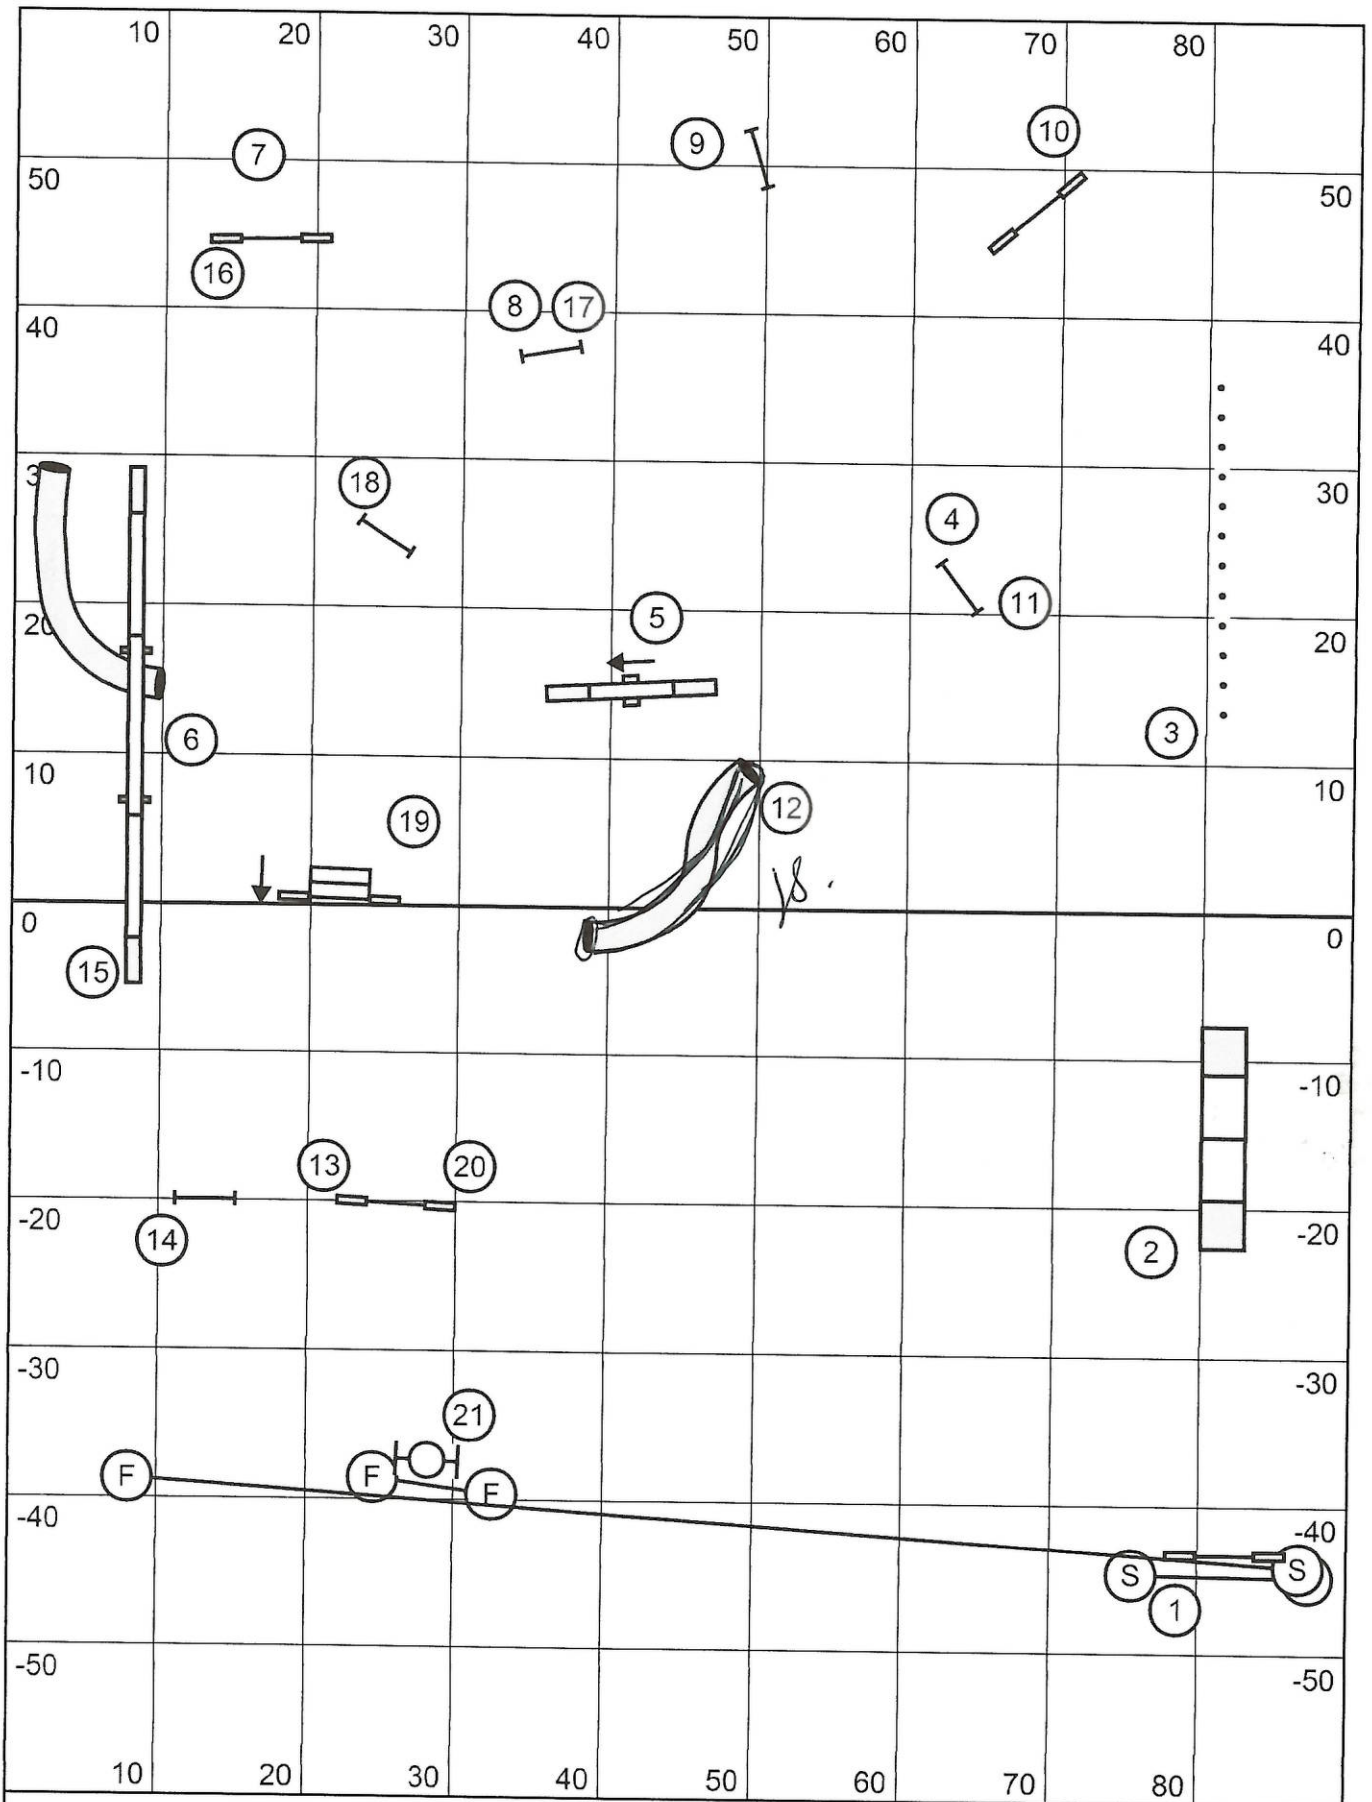

179 yds

Regionals Standard
Designing Judge: Hayley Warner
Open: 3.2yds Mini: 2.9yds

197405
0.62 v.0 74
M.68 v.M 82

Le. Lehmann CH team