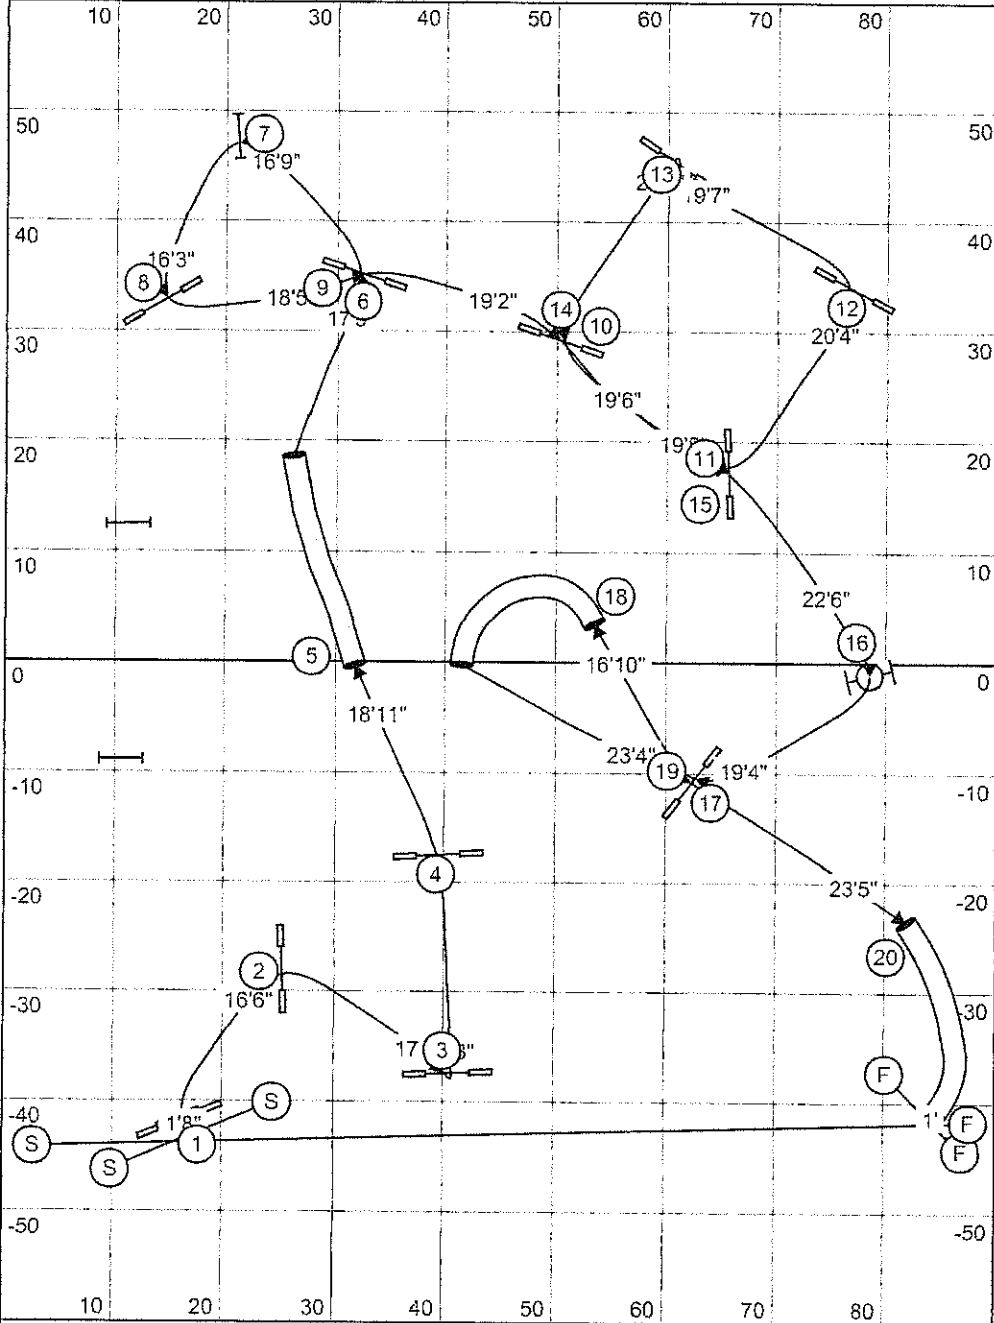

Regional Jumpers

Designing Judge Darren Plummer

Judged By _____

Regular and Specials Dogs

Open Dogs - 4.1 yps

Mini Dogs - 3.9 yps

Course Yardage

40

42

Approx: 160 yards

Actual: 164

Veteran Dogs

Open Dogs - 40 + 20% 8 = 48

Mini Dogs - 42 + 20% 9 = 51

Judge's Signature: _____

Handwritten signature: Darren Plummer