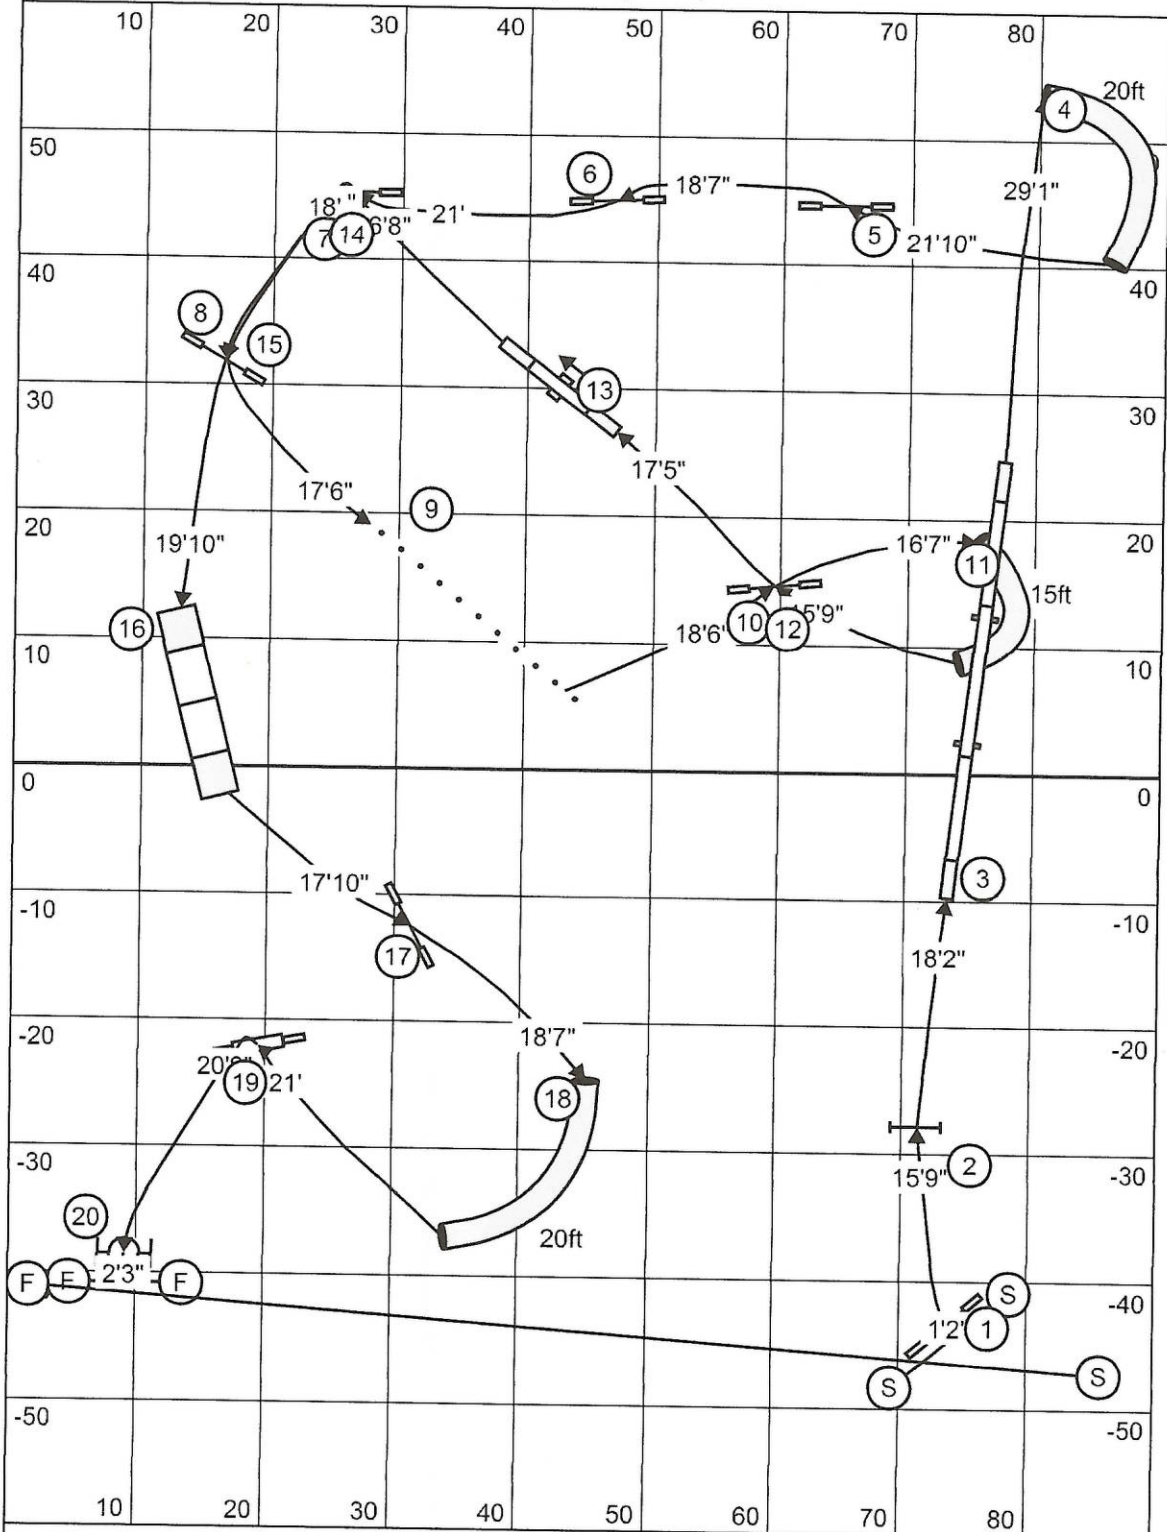

42

Approx: 160 yards

Actual: 164

Veteran Dogs

Open Dogs - 40 + 20% 8 = 48

Mini Dogs - 42 + 20% 9 = 51

Judge's Signature: _____

Handwritten signature: Darren Plummer

AAC REGIONAL AGILITY CHAMPIONSHIPS

Designed by: Cindy Swiney

STANDARD

MCT (MVCT+100) = _____ sec

(_____ + 36' + 18'/19' + 12')/3 = 189 yds

(est. 180 yds)

Open/Spec SCT (3.10yds) = 61 s

Open VCT(x1.2) = 73 s

Mini/Spec SCT (3.00yds) = 63 s

Mini VCT(x1.2) = 76 s

Handwritten signature: C. Lehmann

Regional Gamblers - Designing Judge Gail Thompson

closing open: 18 sec
 mini: 20 sec

opening 40 sec

open vet: 22 sec
 mini vet: 24 sec

197405
 0.62 v.0 74
 M.68 v.M 82

Le. Lehmann CH team

Regional Gamblers - 120X90

Designed by: Rob Struthers

Opening Time 40 seconds
Gamble times:

Open Reg: 20 secs
Mini Reg: 22 secs

Open Vet: 24 secs
Mini Vet: 26 secs