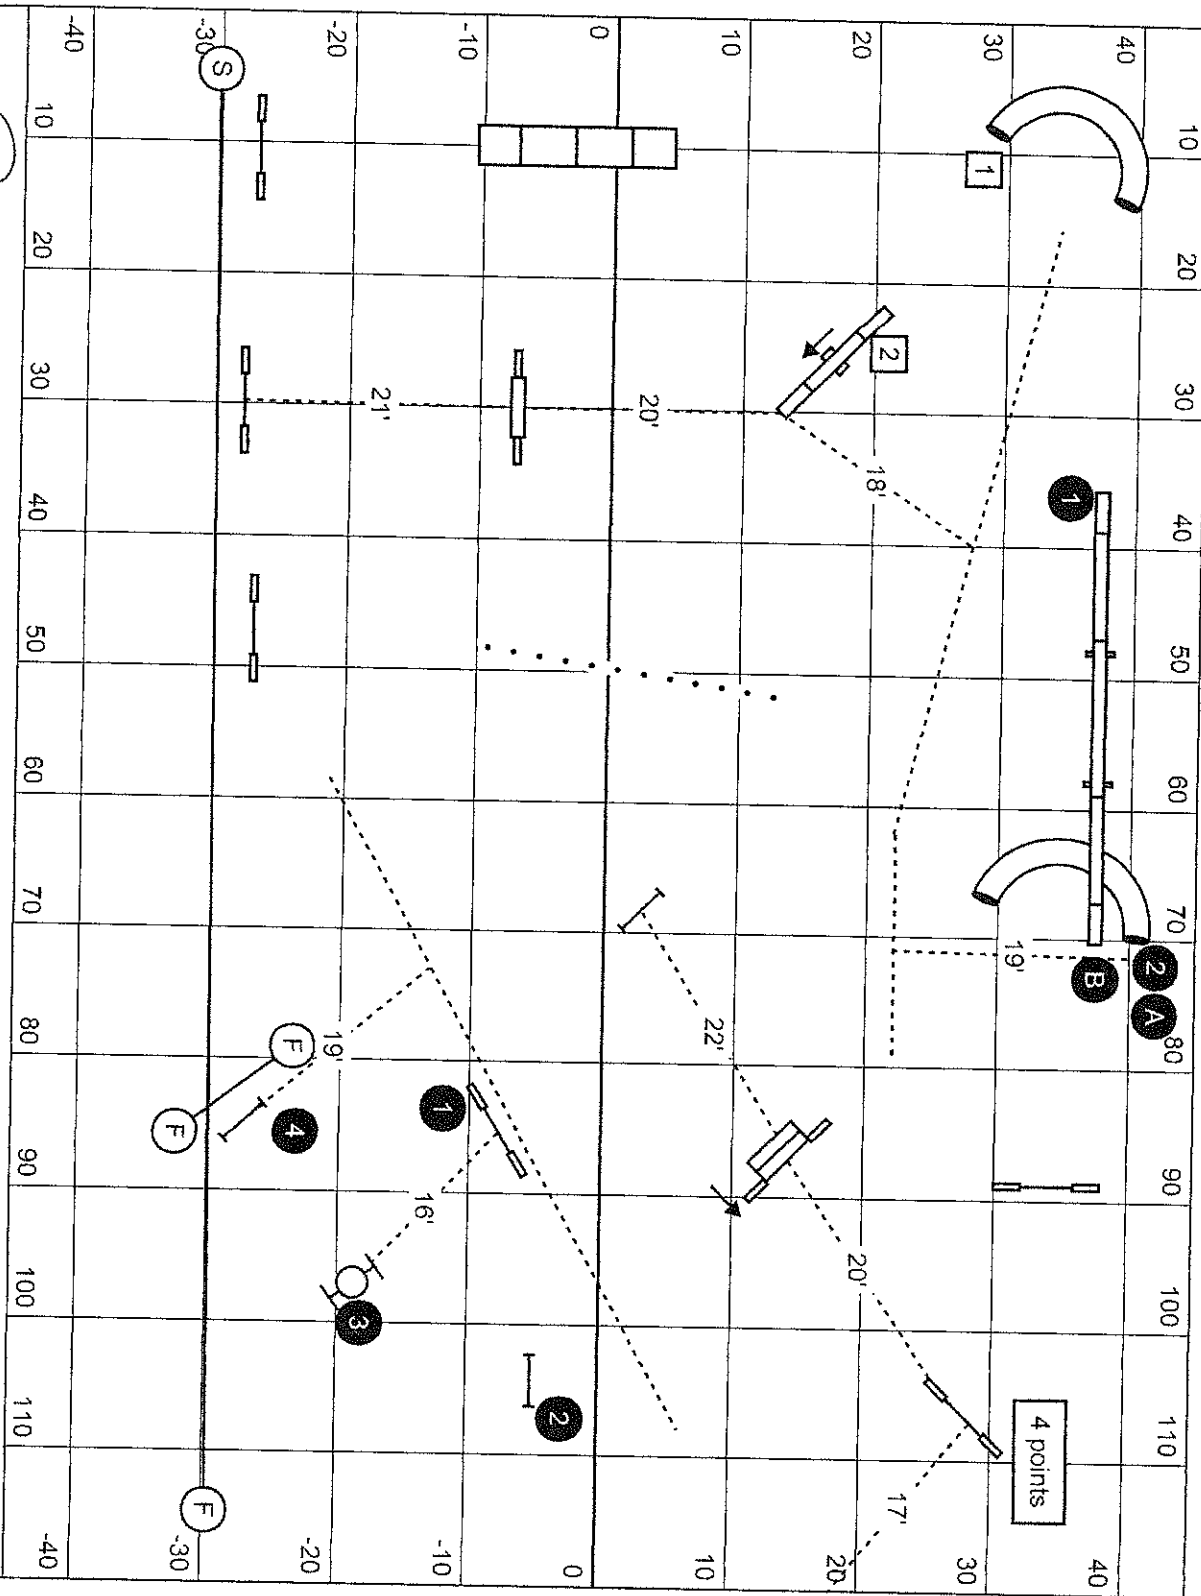

AAC REGIONAL AGILITY CHAMPIONSHIPS

Designed by: Cindy Swiney

STANDARD

MCT (MVCT+100) = _____ sec

(_____ + 36' + 18'/19' + 12')/3 = 189 yds

(est. 180 yds)

Open/Spec SCT (3.10yds) = 61 s

Open VCT(x1.2) = 73 s

Mini/Spec SCT (3.00yds) = 63 s

Mini VCT(x1.2) = 76 s

Handwritten signature: C. Lehmann

Regional Gamblers - Designing Judge Gail Thompson

closing open: 18 sec
 mini: 20 sec

opening 40 sec

open vet: 22 sec
 mini vet: 24 sec

197405
 0.62 v.0 74
 M.68 v.M 82

Le. Lehmann CH team

Regional Gamblers - 120X90

Designed by: Rob Struthers

Opening Time 40 seconds
Gamble times:

Open Reg: 20 secs
Mini Reg: 22 secs

Open Vet: 24 secs
Mini Vet: 26 secs