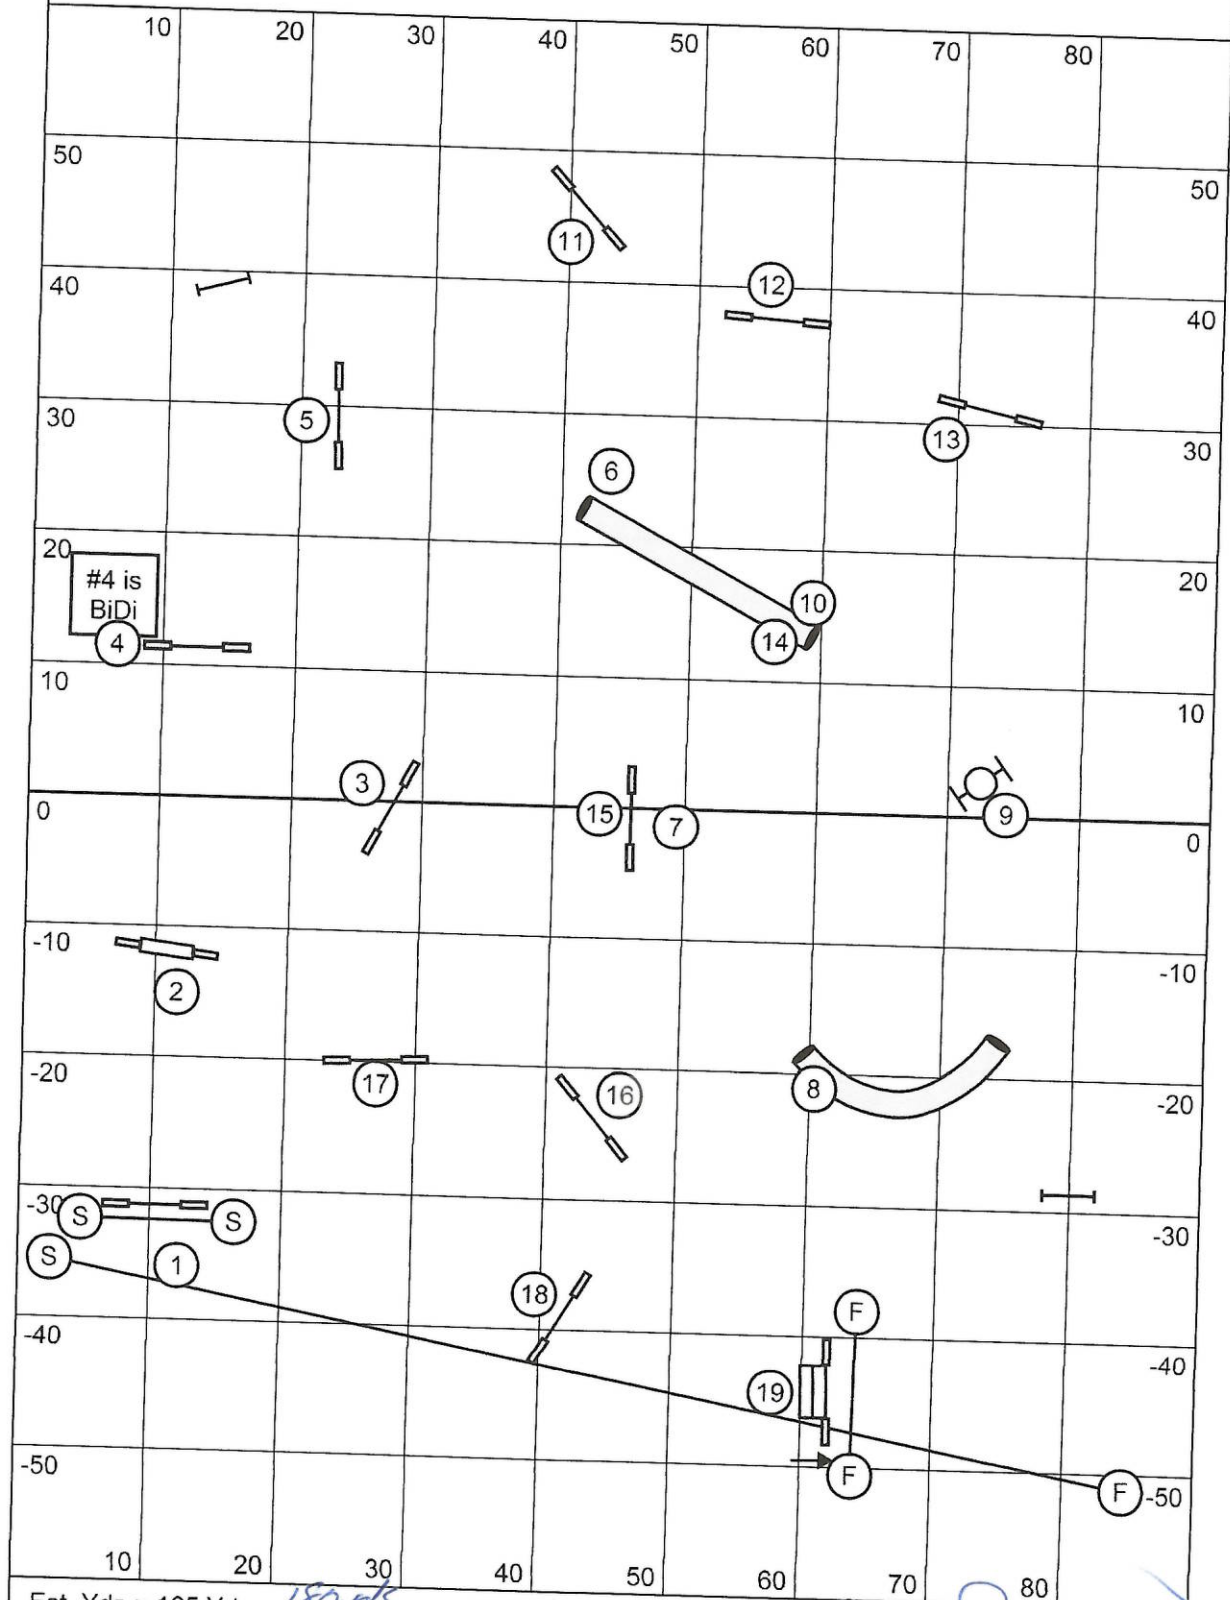

Regional Jumpers D. Hubick

Est. Yds = 165 Yds *180 yds*

Open @ 4.05 yps = ~~33~~ 44 sec   Open Vet = 53 sec
Mini @ 3.80 yps = ~~36~~ 47 sec   Mini Vet = 56 sec

[Handwritten signature]