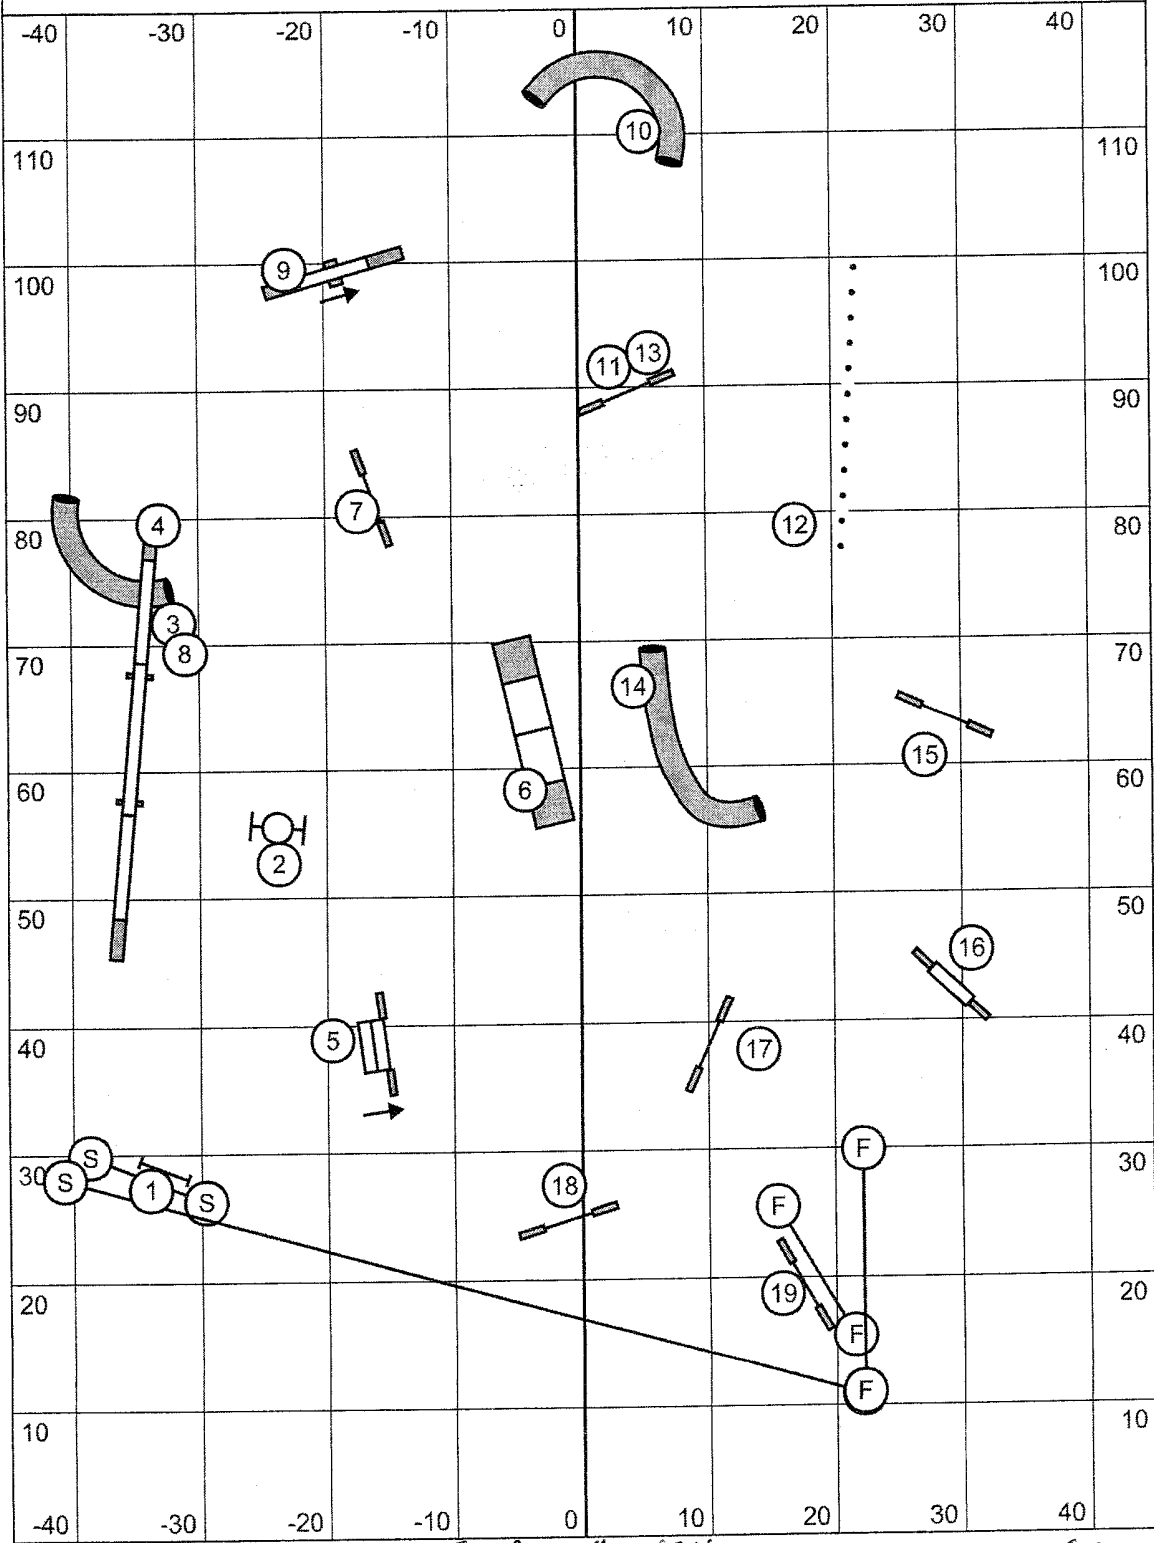

[Handwritten signature]
 Due 11/17
[Handwritten signature]

REGIONALS STANDARD

Distance: 227 (est: 194y)

SCT: Open: 26R & 22R & 22S & 16S: 3.10y/sec= 73 22V & 16V= 88

Medium: 16R & 10S: 3.0y/sec= 76 10V= 91

Mini: 10R & 6S= medium time +5sec: 81 6V= medium vet time +5sec= 96

designing judge
Francine Lalonde

Regional's Standard
D. Hubick

Est Yards - 180 Yards *YARDS ACTUAL 194*

Open @ 3.15 yps = _____ SCT Open Vet = _____ SCT

Open: 19 (22R + 26R) Open Vet: 23 (16V + 10D)
~~Med: 21 (16R)~~ ~~Med Vet: 25 (10V + 6D)~~
 Mini: 23 (10R) Mini Vet: 28 (6V)

Alvin
Rob