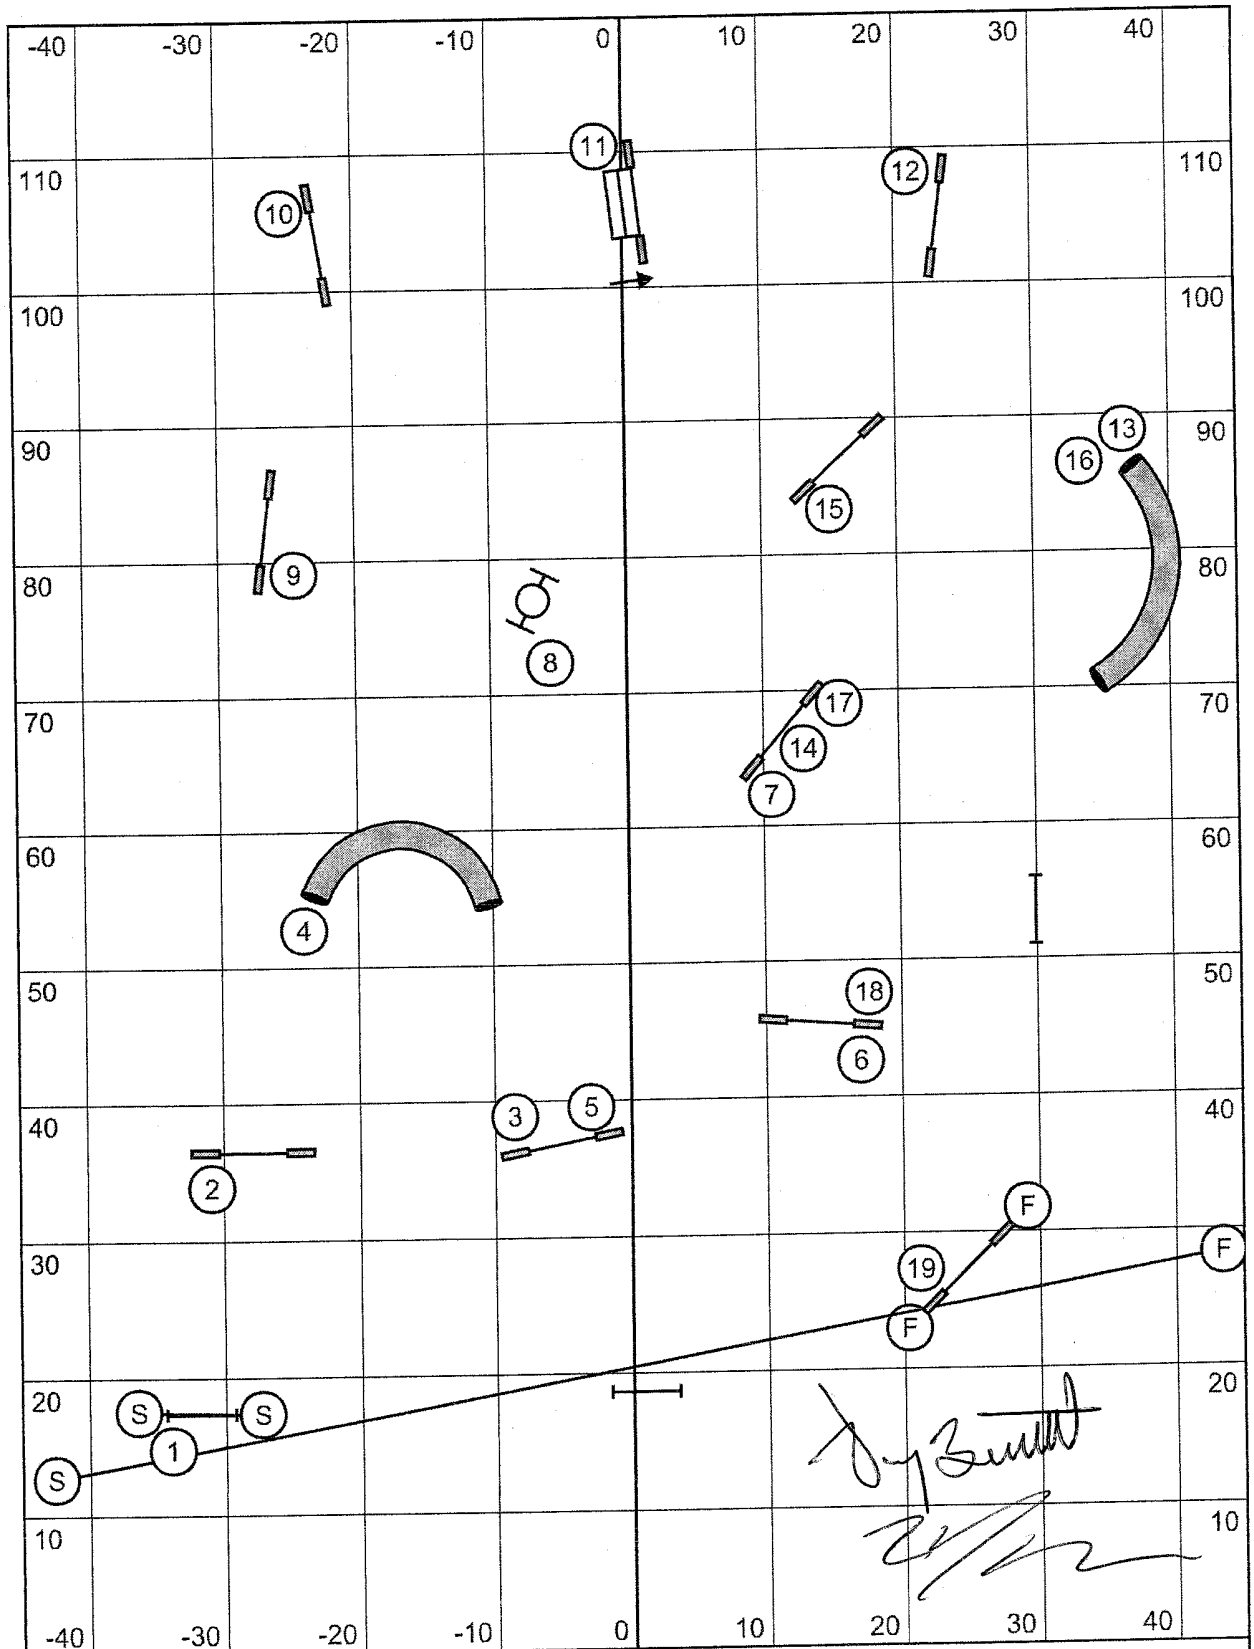

Regional Jumping
Judge: Rebecca McKay

Est Yards: ~~181~~ 165
Open: 4.0 yps 41
Med: 3.8 yps 43
Mini + 5: 46

OPEN VET 49
MED VET 52
MINI VET 57