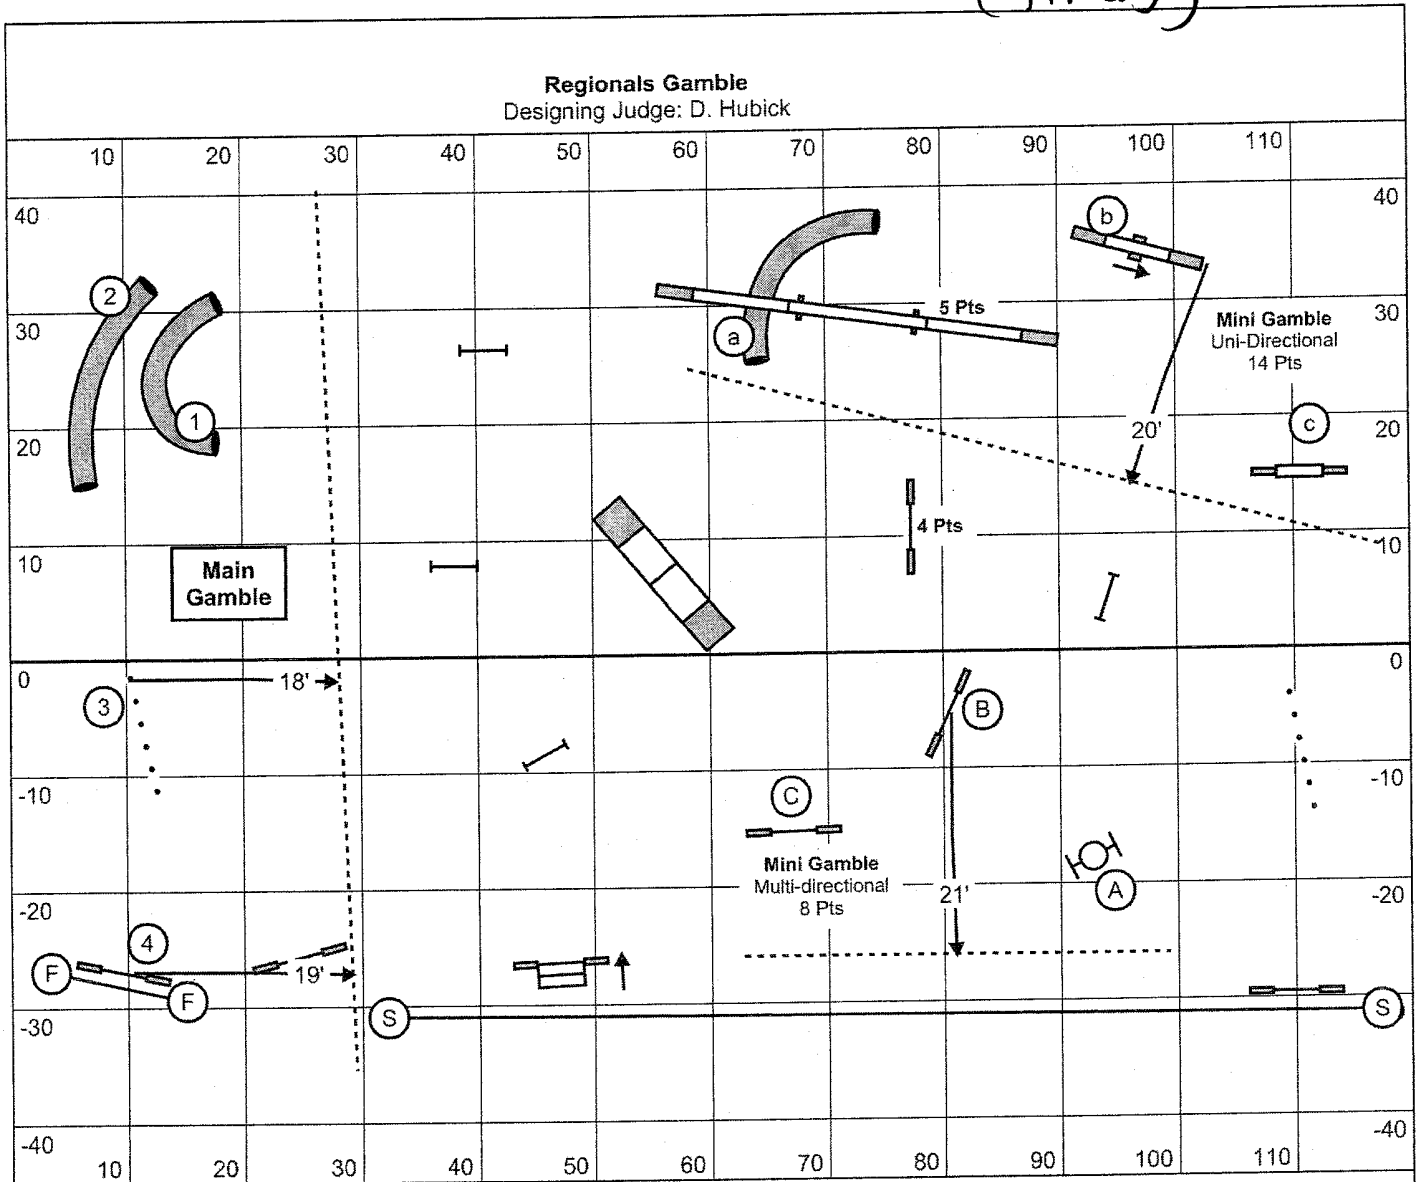

Official Score room Copy (times)

Judges Signed

Opening Sequence - 40 Seconds (all dogs)

Closing Gamble

- Open / Special - 20 Seconds
- Open Veteran - 24 Seconds
- Mini - 22 Seconds
- Mini-Veteran - 26 Seconds

New Times

- open/special - 20 sec - (22R + 26R)
- open vet - 24 sec - (16V + 10D)
- ~~Med - 22 sec - (16R)~~
- ~~Med Vet - 26 sec - (10V + 6D)~~
- Mini - 24 sec - (10R and 6S)
- Mini Vet - 29 sec - (6V)

Mini: 10R & 6S= medium time +5sec: 81 6V= medium vet time +5sec= 96

designing judge
Francine Lalonde

Regional's Standard
D. Hubick

Est Yards - 180 Yards *YARDS ACTUAL 194*

Open @ 3.15 yps = _____ SCT Open Vet = _____ SCT

Open: 19 (22R + 26R) Open Vet: 23 (16V + 10D)
~~Med: 21 (16R)~~ ~~Med Vet: 25 (10V + 6D)~~
 Mini: 23 (10R) Mini Vet: 28 (6V)

Alvin
Rob