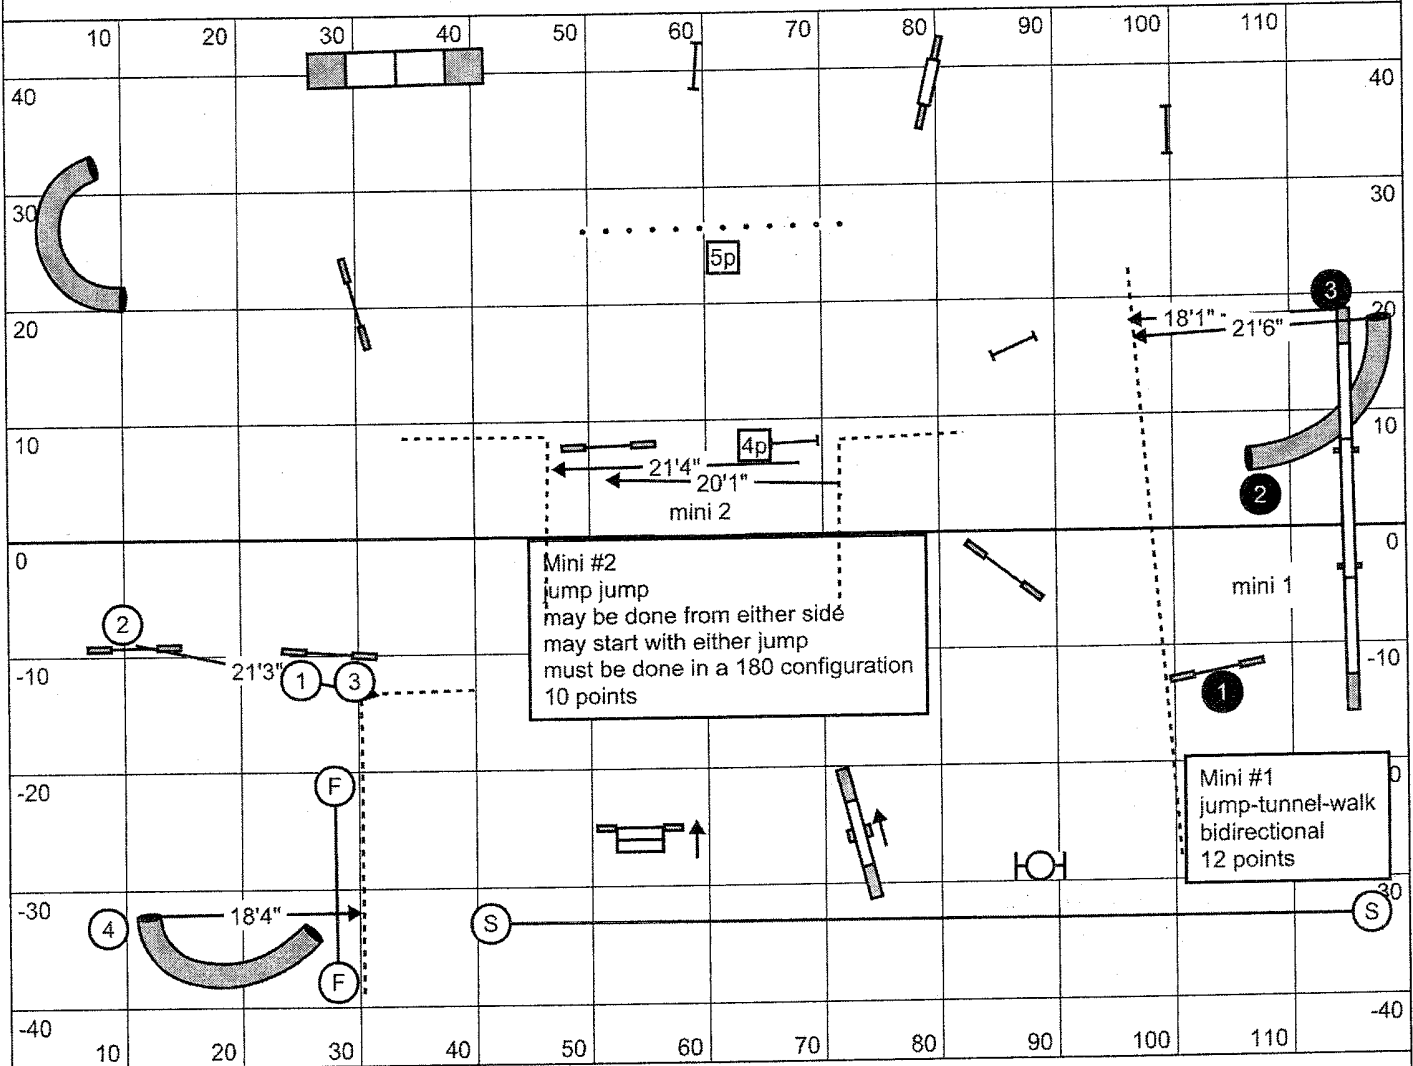

Regional Championships
Gamblers
Designing Judge - Darren Plummer

Opening Sequence - 40 seconds all dogs

Gamble Times:
Reg/Spec: Open - 19 sec Mini - 21 sec
Veterans: Open - 23 sec Mini - 25 sec

Open: 19 (22R + 26R) Open Vet: 23 (16V + 10D)
~~Med: 21 (16R)~~ ~~Med Vet: 25 (10V + 6D)~~
Mini: 23 (10R) Mini Vet: 28 (6V)

Alvin
Rob