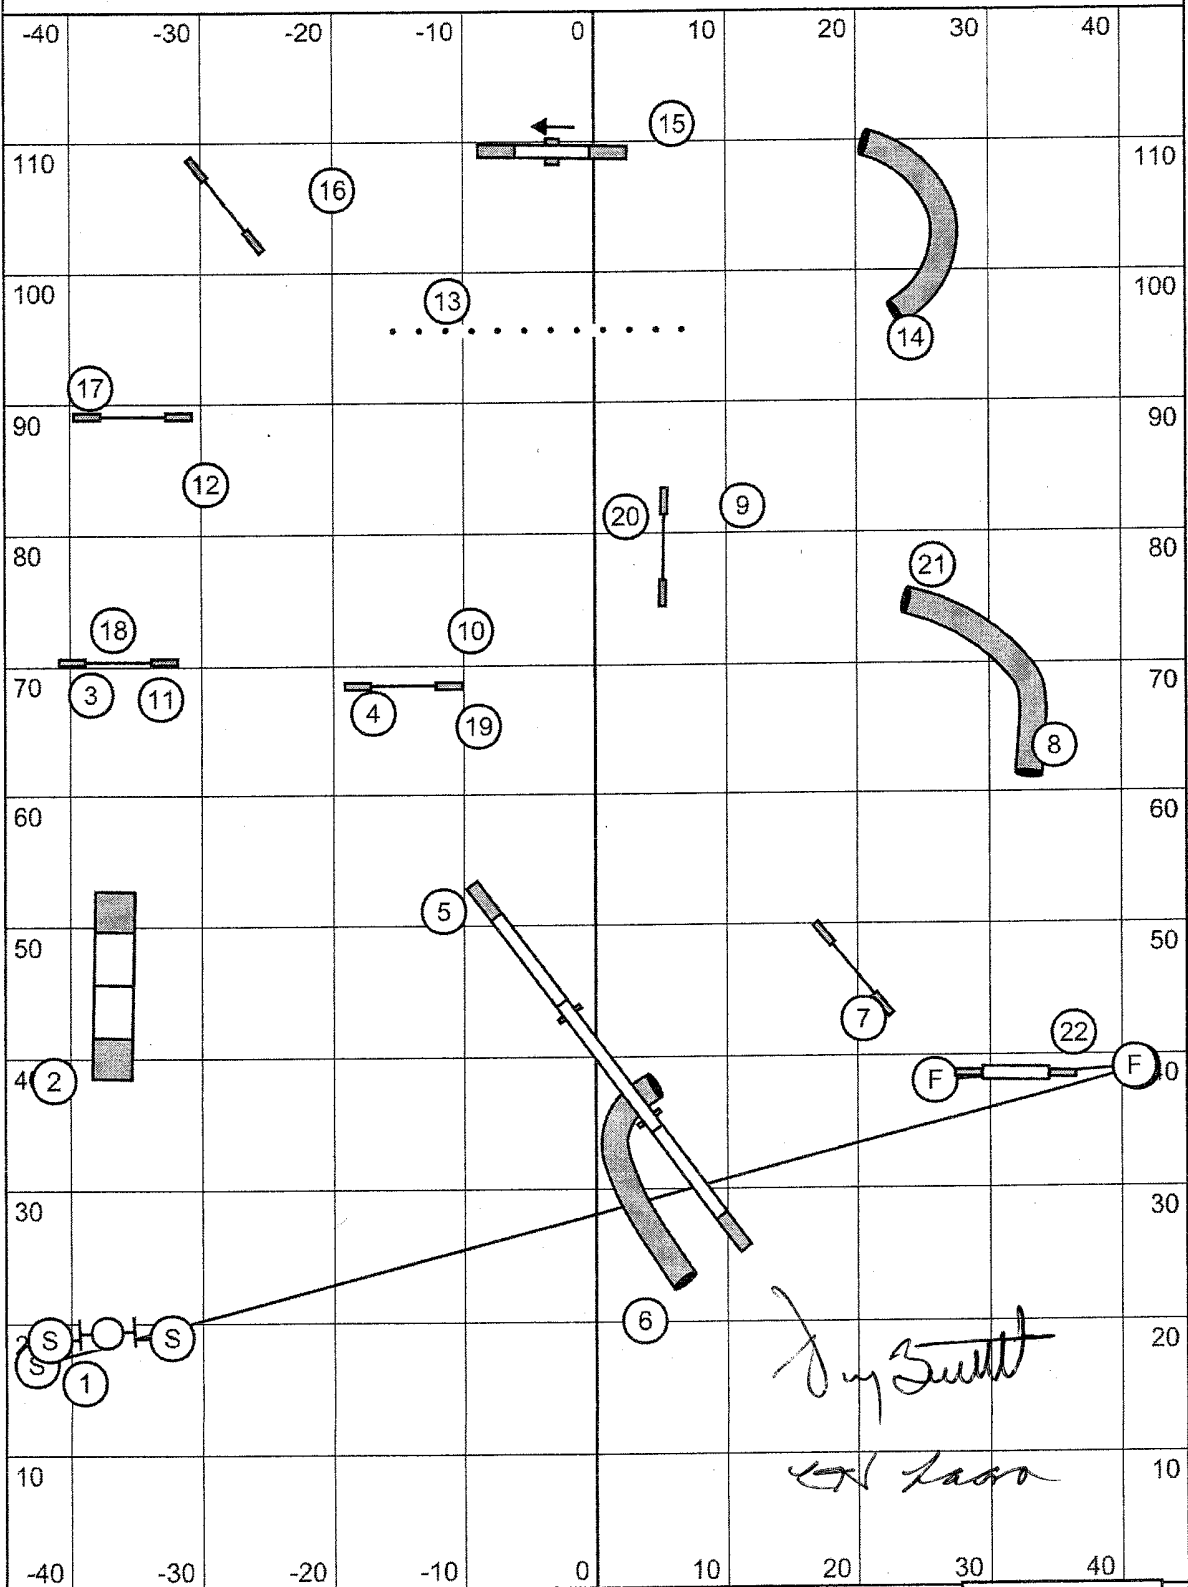

REGIONALS STANDARD

Distance: 227 (est: 194y)

SCT: Open: 26R & 22R & 22S & 16S: 3.10y/sec= 73 22V & 16V= 88

Medium: 16R & 10S: 3.0y/sec= 76 10V= 91

Mini: 10R & 6S= medium time +5sec: 81 6V= medium vet time +5sec= 96

designing judge
Francine Lalonde