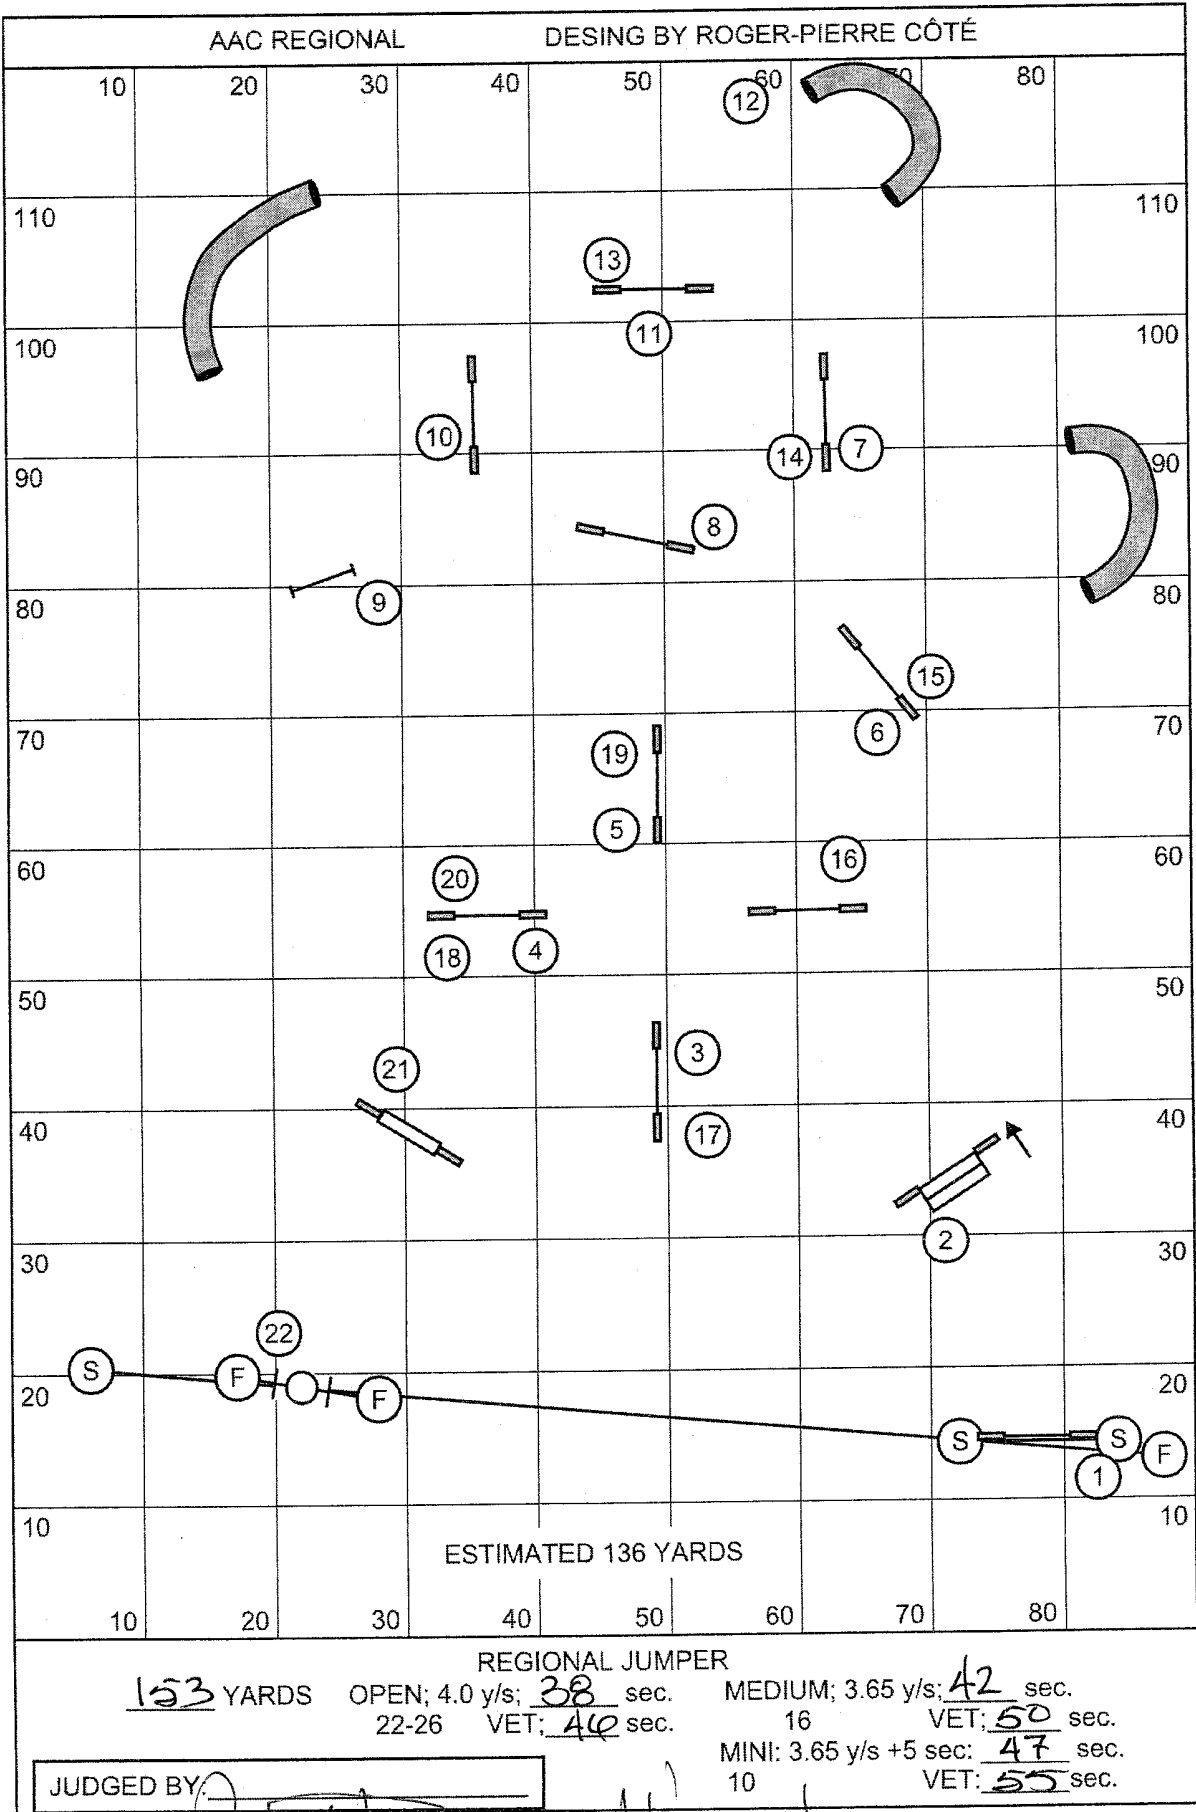

Official Score room Copy (times)

Judges Signed

Opening Sequence - 40 Seconds (all dogs)

Closing Gamble

- Open / Special - 20 Seconds
- Open Veteran - 24 Seconds
- Mini - 22 Seconds
- Mini-Veteran - 26 Seconds

New Times

- open/special - 20 sec - (22R + 26R)
- open vet - 24 sec - (16V + 10D)
- ~~Med - 22 sec - (16R)~~
- ~~Med Vet - 26 sec - (10V + 6D)~~
- Mini - 24 sec - (10R and 6S)
- Mini Vet - 29 sec - (6V)

[Handwritten signature]
 Due 11/17
[Handwritten signature]

REGIONALS STANDARD

Distance: 227 (est: 194y)

SCT: Open: 26R & 22R & 22S & 16S: 3.10y/sec= 73 22V & 16V= 88

Medium: 16R & 10S: 3.0y/sec= 76 10V= 91

Open: 19 (22R + 26R) Open Vet: 23 (16V + 10D)
~~Med: 21 (16R)~~ ~~Med Vet: 25 (10V + 6D)~~
 Mini: 23 (10R) Mini Vet: 28 (6V)

Alvin
Rob