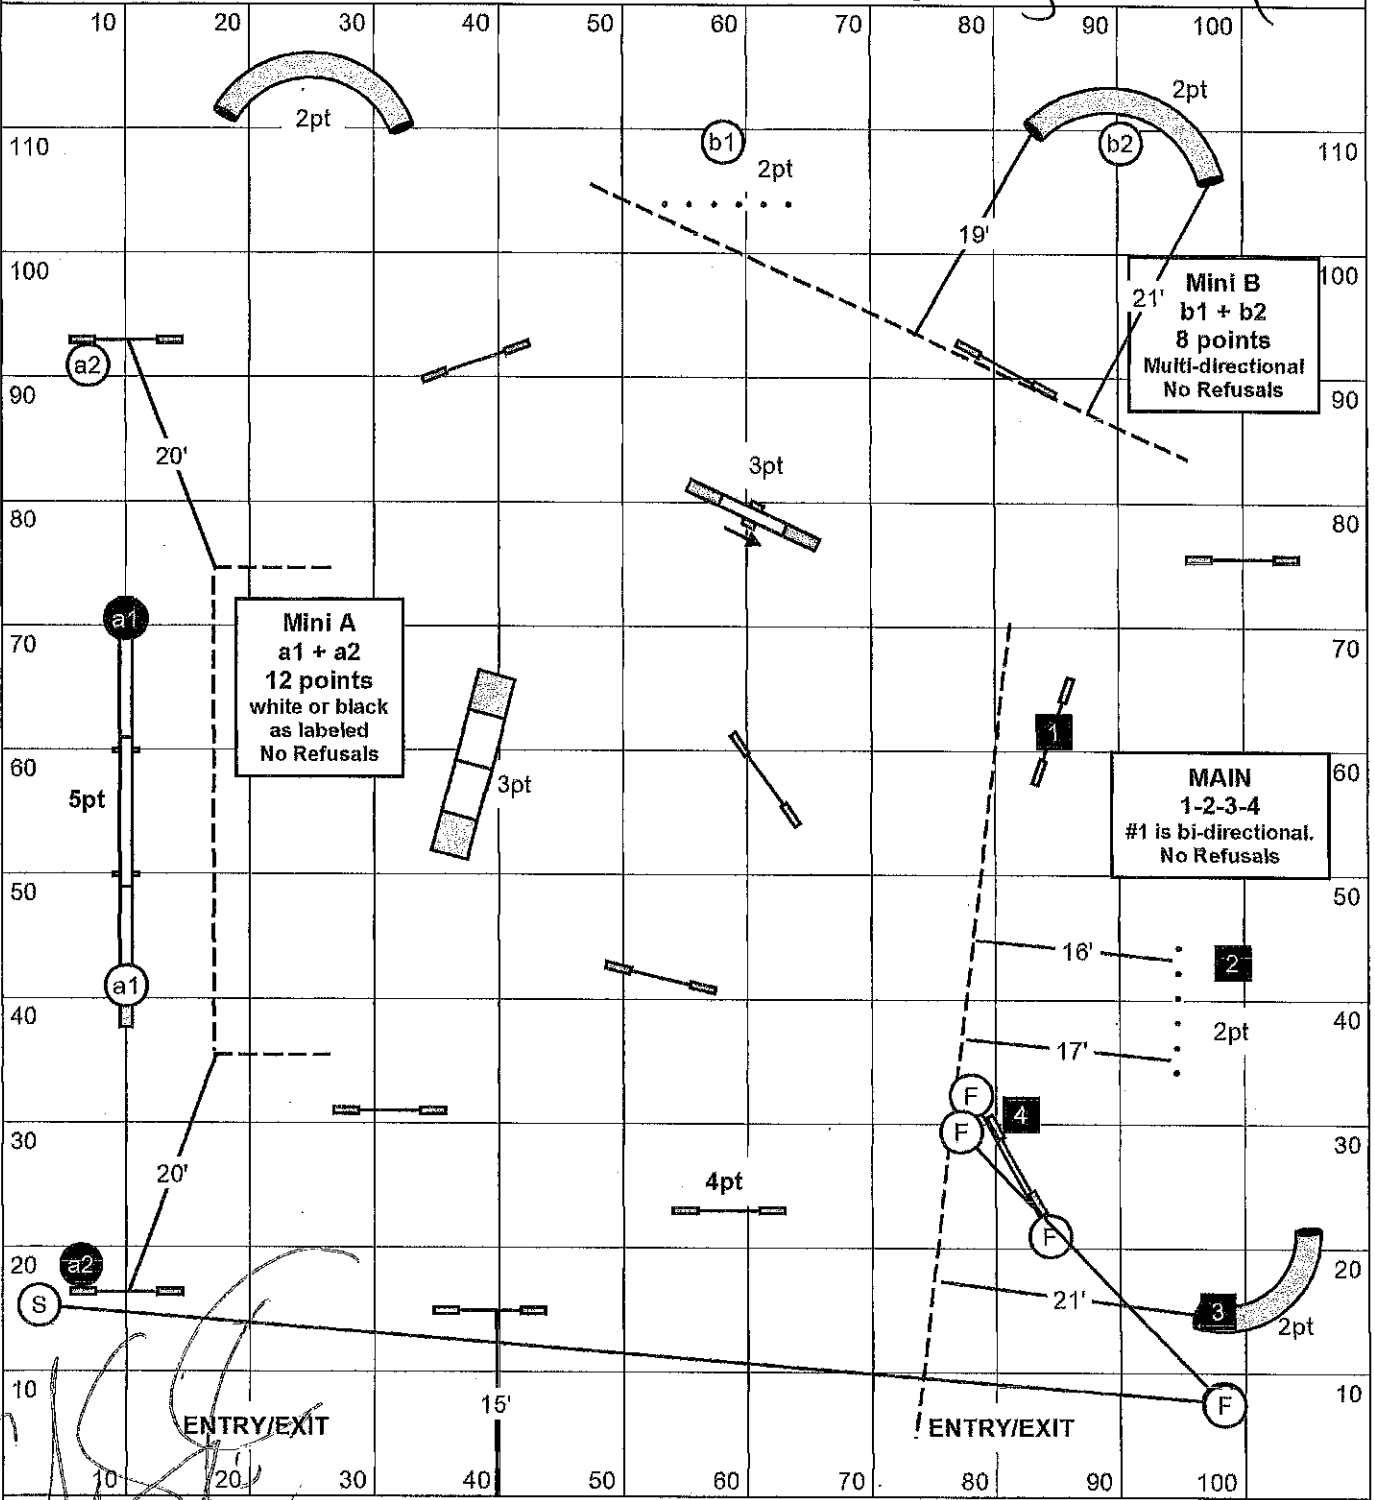

June 26/22

REGIONAL CHAMPIONSHIPS - GAMBLERS

Designing Judge: Cindy Swiney (AB)

Judged by: Cindy Swiney

[Handwritten signature]

OPENING SCT: 40 sec

Open Reg/Spec GT : 20 s
24"/20"R & 20"/16"S

Open Vet GT (Open + 20%): 24 s
20"/16" SDV & 16"/12" DDV

Medium Reg/Spec GT (Open + 10%): 22 s
16"/12"R & 12"/8"S

Medium Vet GT (Med + 20%): 26 s
12"/8" SDV & 8"/4" DDV

Mini Reg/Spec GT (Open + 20%): 24 s
8"R & 4"S

Mini Vet GT (Mini + 20%): 29 s
4" SDV