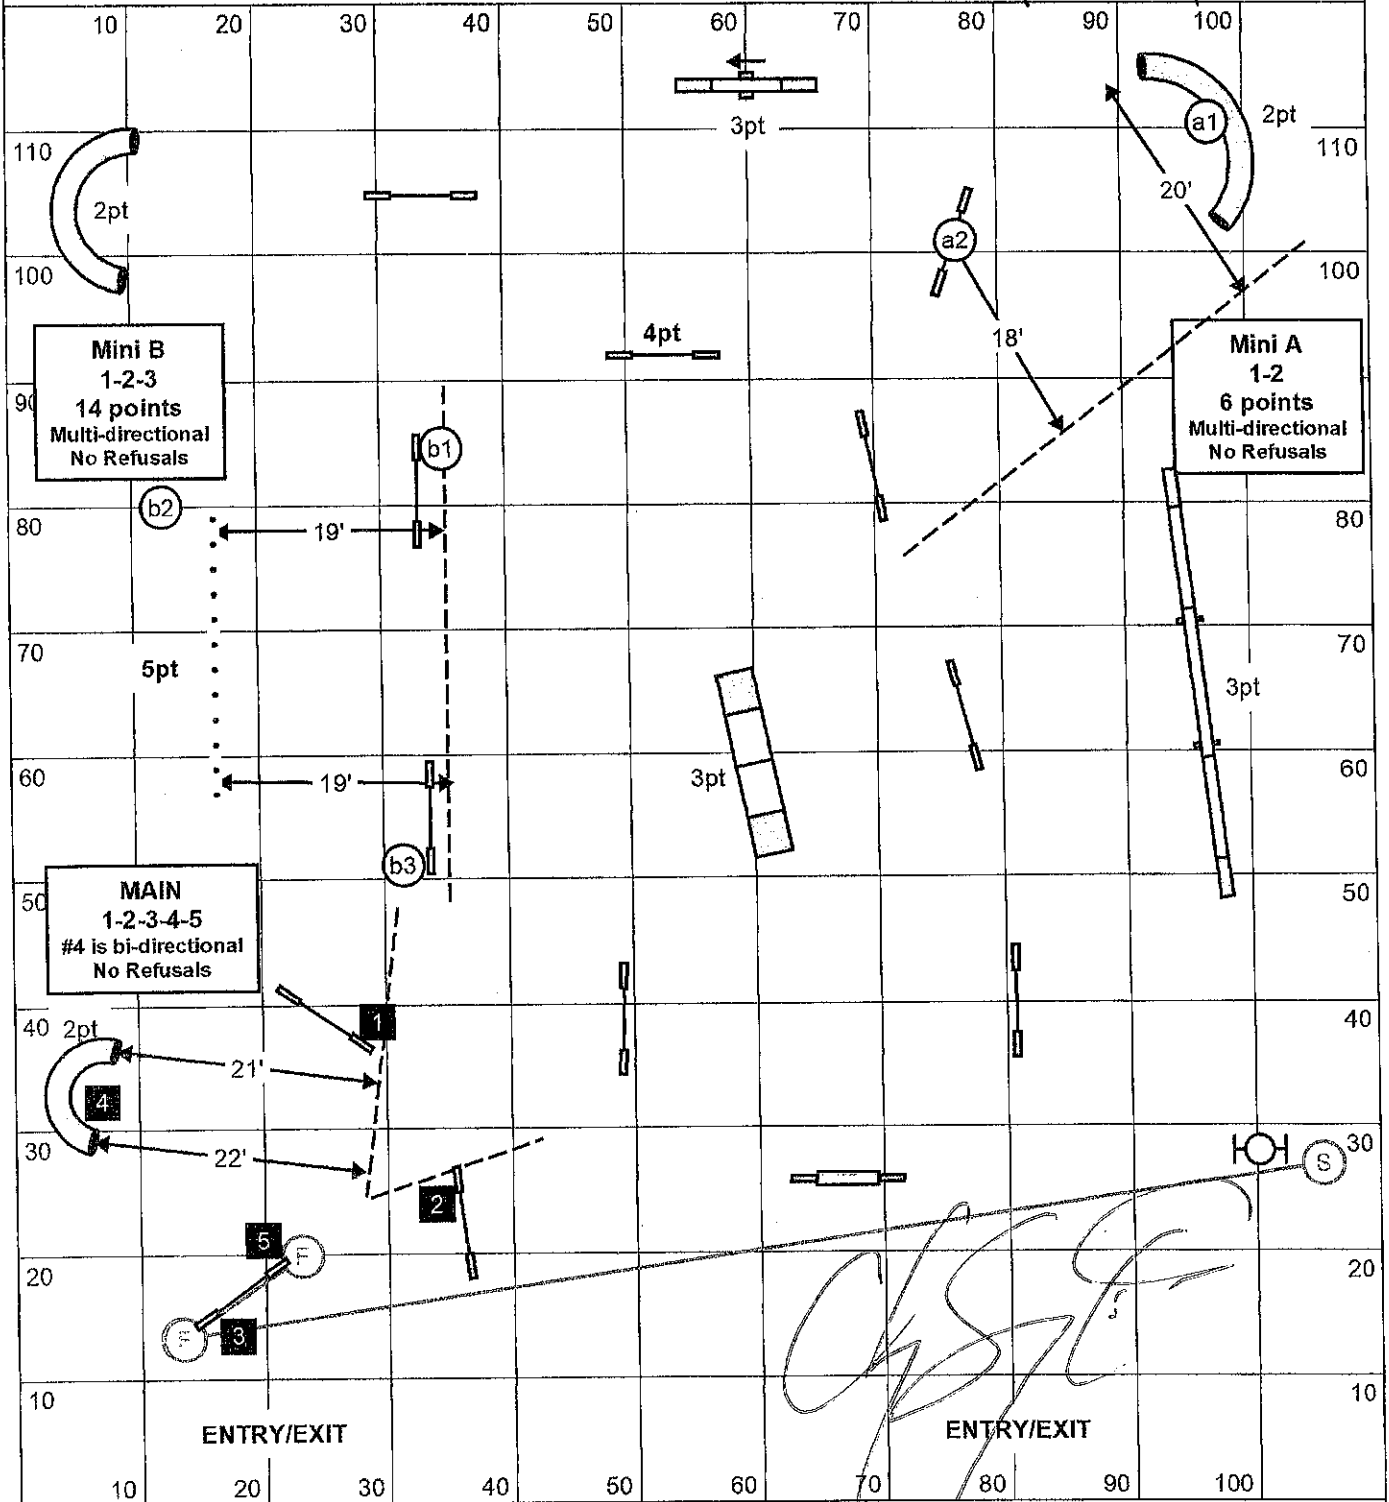

June 25/22

REGIONAL CHAMPIONSHIPS - GAMBLERS

Designing Judge: Cindy Swiney (AB)

Judged by: *Cindy Swiney*

OPENING SCT: 40 sec

Open Reg/Spec GT : 20 s
24"/20"R & 20"/16"S

Open Vet GT (Open + 20%): 24 s
20"/16" SDV & 16"/12" DDV

Medium Reg/Spec GT (Open + 10%): 22 s
16"/12"R & 12"/8"S

Medium Vet GT (Med + 20%): 26 s
12"/8" SDV & 8"/4" DDV

Mini Reg/Spec GT (Open + 20%): 24 s
8"R & 4"S

Mini Vet GT (Mini + 20%): 29 s
4" SDV